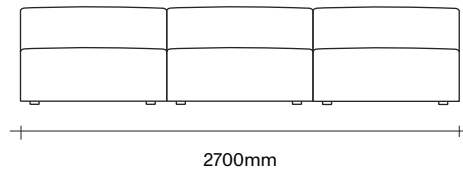

Made in New Zealand

Floor to seat height: 420mm

SIMON JAMES

The Arcade Sofa is a modular product,
select individual pieces to create a configuration
that suits your space.

Large Square Cushion

Small Rectangular Cushion

Small Boulster

Big Boulster

SIMON JAMES

Daybed

2 Seater
Narrow Arm

2 Seater
Wide Arm

3 Seater
Narrow Arm

3 Seater
Wide Arm