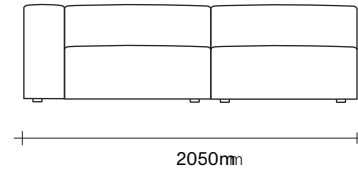

Made in New Zealand

Floor to seat height: 420mm

SIMON JAMES

The Arcade Sofa is a modular product,
select individual pieces to create a configuration
that suits your space.

Large Square Cushion

Small Rectangular Cushion

Small Boulster

Big Boulster

SIMON JAMES

Daybed

2 Seater
Narrow Arm

2 Seater
Wide Arm

3 Seater
Narrow Arm

3 Seater
Wide Arm