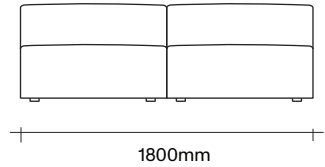

Made in New Zealand

Floor to seat height: 420mm

SIMON JAMES

The Arcade Sofa is a modular product,
select individual pieces to create a configuration
that suits your space.

Large Square Cushion

Small Rectangular Cushion

Small Boulster

Big Boulster

SIMON JAMES

Daybed

2 Seater
Narrow Arm

2 Seater
Wide Arm

3 Seater
Narrow Arm

3 Seater
Wide Arm