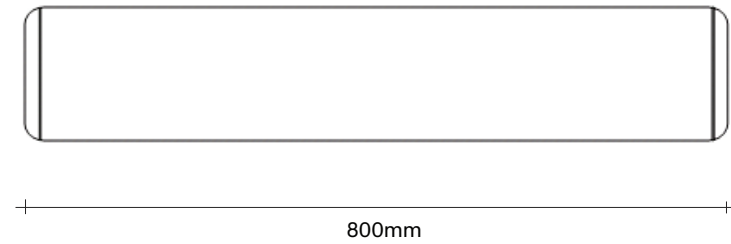

Made in New Zealand

Floor to seat height: 420mm

SIMON JAMES

The Arcade Sofa is a modular product,
select individual pieces to create a configuration
that suits your space.

Large Square Cushion

Small Rectangular Cushion

Small Boulster

Big Boulster

SIMON JAMES

Daybed

2 Seater
Narrow Arm

2 Seater
Wide Arm

3 Seater
Narrow Arm

3 Seater
Wide Arm