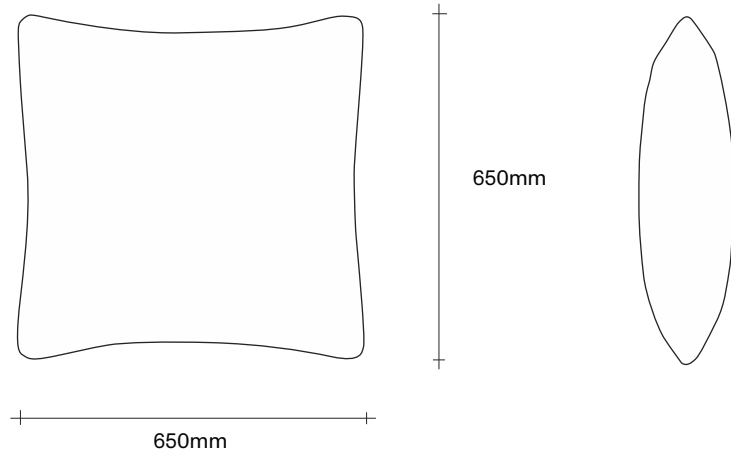

Made in New Zealand

Floor to seat height: 420mm

SIMON JAMES

The Arcade Sofa is a modular product,
select individual pieces to create a configuration
that suits your space.

Large Square Cushion

Small Rectangular Cushion

Small Boulster

Big Boulster

SIMON JAMES

Daybed

2 Seater
Narrow Arm

2 Seater
Wide Arm

3 Seater
Narrow Arm

3 Seater
Wide Arm