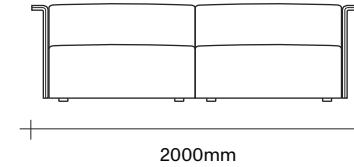

Made in New Zealand

Floor to seat height: 420mm

SIMON JAMES

The Arcade Sofa is a modular product,
select individual pieces to create a configuration
that suits your space.

Large Square Cushion

Small Rectangular Cushion

Small Boulster

Big Boulster

SIMON JAMES

Daybed

2 Seater
Narrow Arm

2 Seater
Wide Arm

3 Seater
Narrow Arm

3 Seater
Wide Arm