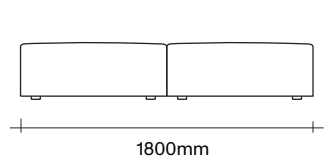

Made in New Zealand

Floor to seat height: 420mm

SIMON JAMES

The Arcade Sofa is a modular product,
select individual pieces to create a configuration
that suits your space.

Large Square Cushion

Small Rectangular Cushion

Small Boulster

Big Boulster

SIMON JAMES

Daybed

2 Seater
Narrow Arm

2 Seater
Wide Arm

3 Seater
Narrow Arm

3 Seater
Wide Arm