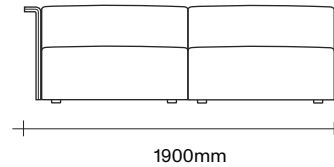

Made in New Zealand

Floor to seat height: 420mm

SIMON JAMES

The Arcade Sofa is a modular product,
select individual pieces to create a configuration
that suits your space.

Large Square Cushion

Small Rectangular Cushion

Small Boulster

Big Boulster

SIMON JAMES

Daybed

2 Seater
Narrow Arm

2 Seater
Wide Arm

3 Seater
Narrow Arm

3 Seater
Wide Arm