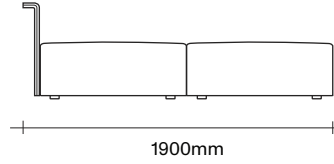

Made in New Zealand

Floor to seat height: 420mm

SIMON JAMES

The Arcade Sofa is a modular product,
select individual pieces to create a configuration
that suits your space.

Large Square Cushion

Small Rectangular Cushion

Small Boulster

Big Boulster

SIMON JAMES

Daybed

2 Seater
Narrow Arm

2 Seater
Wide Arm

3 Seater
Narrow Arm

3 Seater
Wide Arm