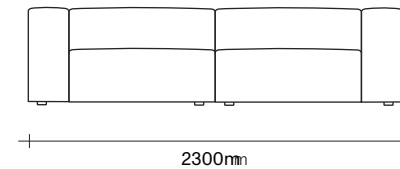

Made in New Zealand

Floor to seat height: 420mm

SIMON JAMES

The Arcade Sofa is a modular product,
select individual pieces to create a configuration
that suits your space.

Large Square Cushion

Small Rectangular Cushion

Small Boulster

Big Boulster

SIMON JAMES

Daybed

2 Seater
Narrow Arm

2 Seater
Wide Arm

3 Seater
Narrow Arm

3 Seater
Wide Arm