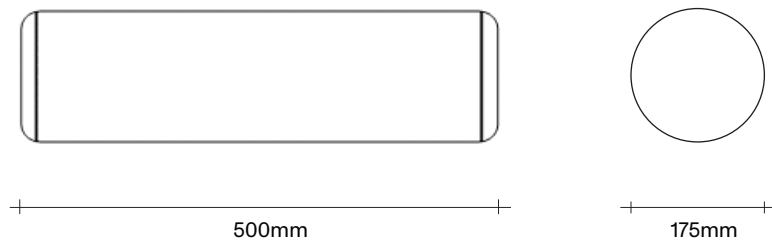

Made in New Zealand

Floor to seat height: 420mm

SIMON JAMES

The Arcade Sofa is a modular product,
select individual pieces to create a configuration
that suits your space.

Large Square Cushion

Small Rectangular Cushion

Small Boulster

Big Boulster

SIMON JAMES

Daybed

2 Seater
Narrow Arm

2 Seater
Wide Arm

3 Seater
Narrow Arm

3 Seater
Wide Arm