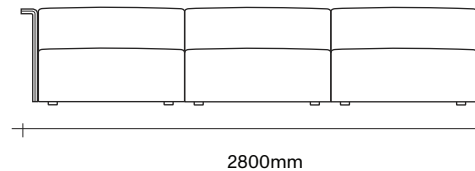

Made in New Zealand

Floor to seat height: 420mm

SIMON JAMES

The Arcade Sofa is a modular product,
select individual pieces to create a configuration
that suits your space.

Large Square Cushion

Small Rectangular Cushion

Small Boulster

Big Boulster

SIMON JAMES

Daybed

2 Seater
Narrow Arm

2 Seater
Wide Arm

3 Seater
Narrow Arm

3 Seater
Wide Arm