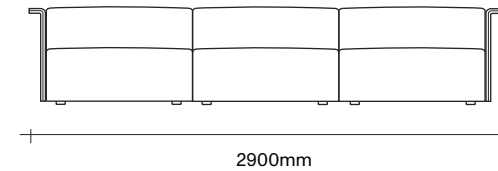

Made in New Zealand

Floor to seat height: 420mm

SIMON JAMES

The Arcade Sofa is a modular product,
select individual pieces to create a configuration
that suits your space.

Large Square Cushion

Small Rectangular Cushion

Small Boulster

Big Boulster

SIMON JAMES

Daybed

2 Seater
Narrow Arm

2 Seater
Wide Arm

3 Seater
Narrow Arm

3 Seater
Wide Arm