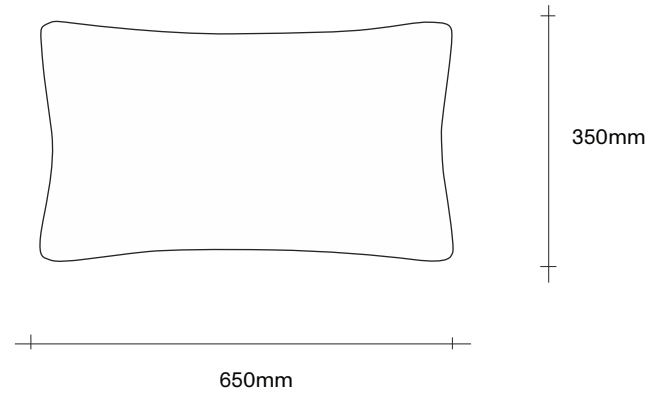

Made in New Zealand

Floor to seat height: 420mm

SIMON JAMES

The Arcade Sofa is a modular product,
select individual pieces to create a configuration
that suits your space.

Large Square Cushion

Small Rectangular Cushion

Small Boulster

Big Boulster

SIMON JAMES

Daybed

2 Seater
Narrow Arm

2 Seater
Wide Arm

3 Seater
Narrow Arm

3 Seater
Wide Arm