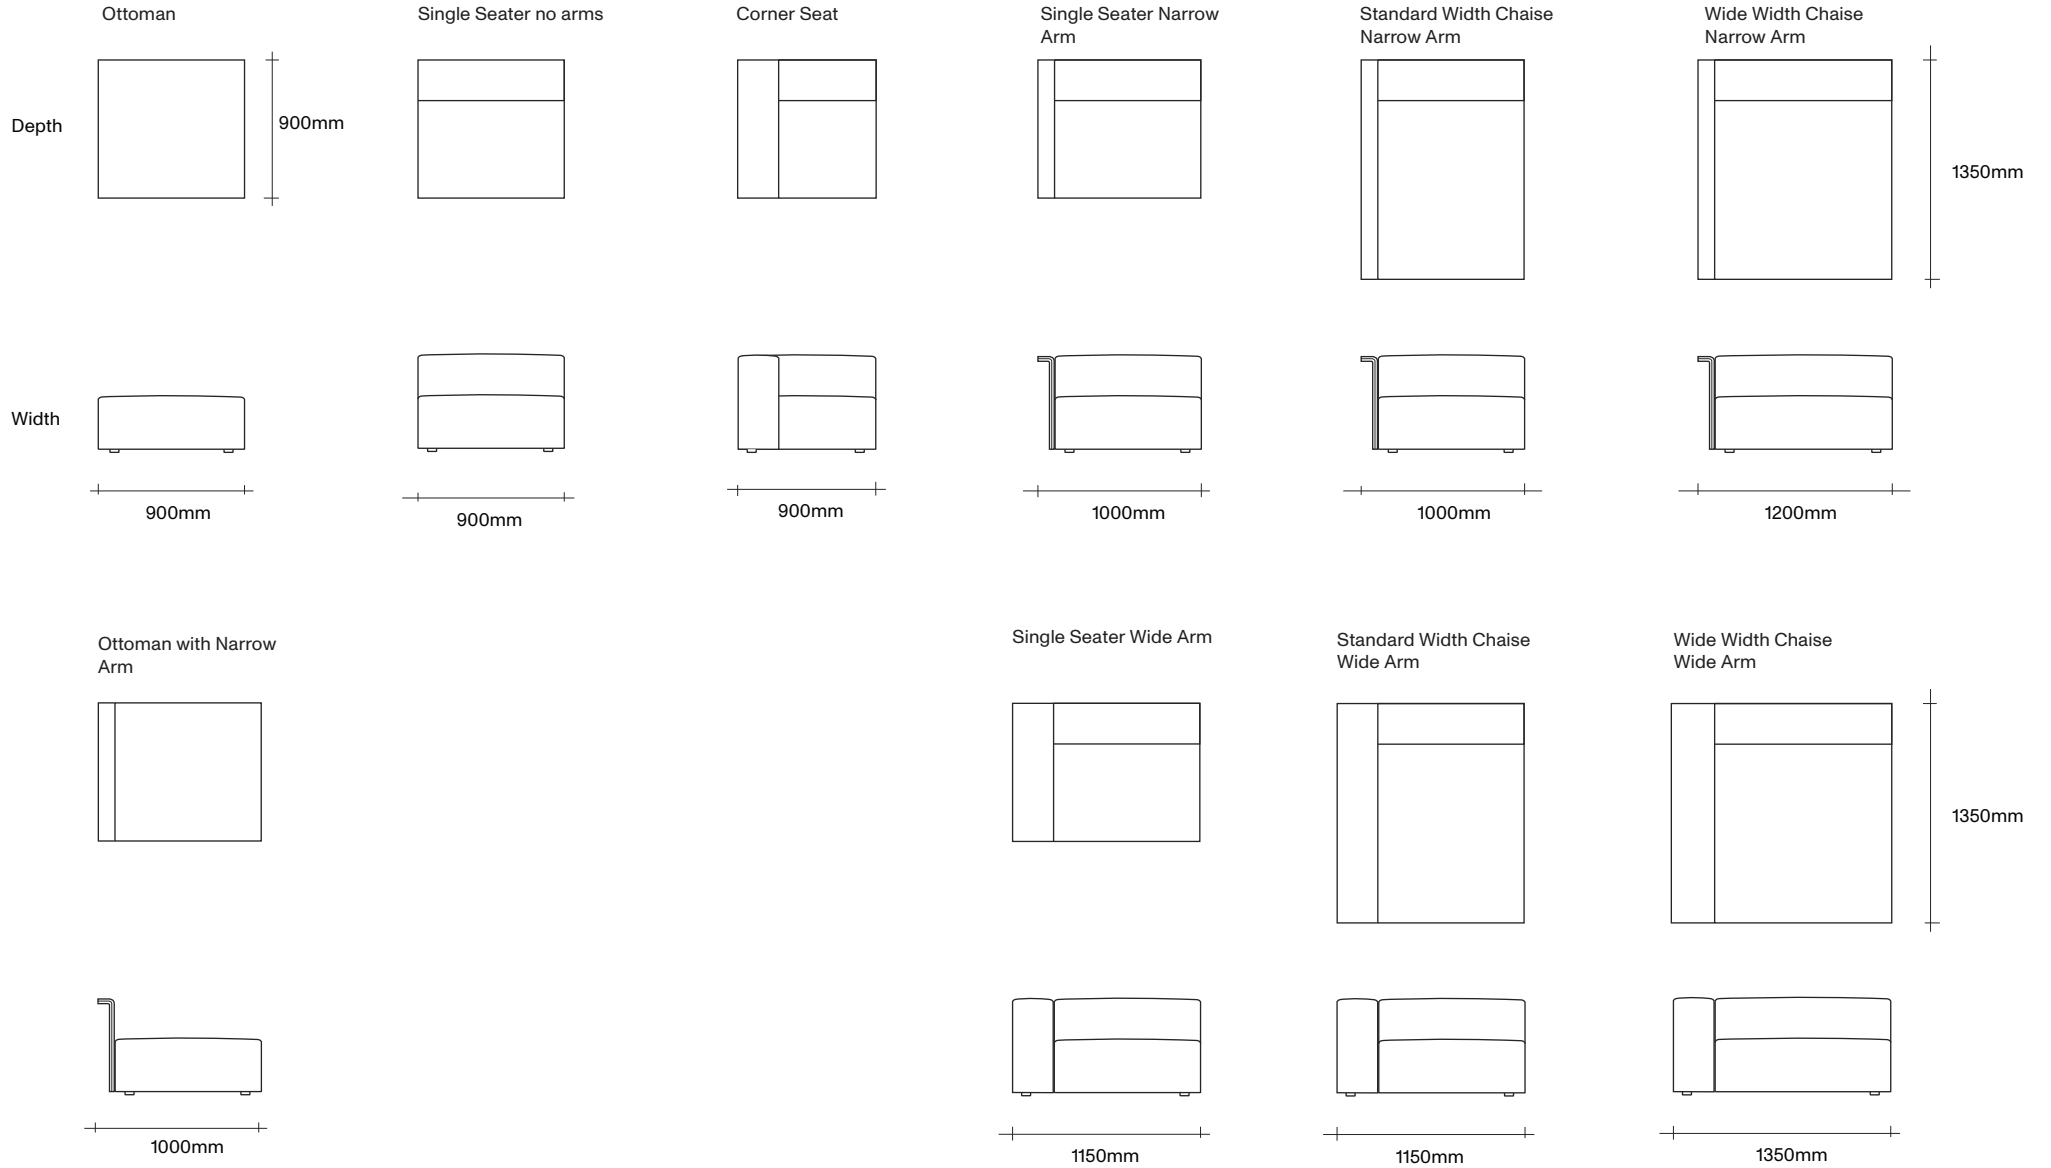

Made in New Zealand

Floor to seat height: 420mm

SIMON JAMES

The Arcade Sofa is a modular product,
select individual pieces to create a configuration
that suits your space.

Large Square Cushion

Small Rectangular Cushion

Small Boulster

Big Boulster

SIMON JAMES

Daybed

2 Seater
Narrow Arm

2 Seater
Wide Arm

3 Seater
Narrow Arm

3 Seater
Wide Arm