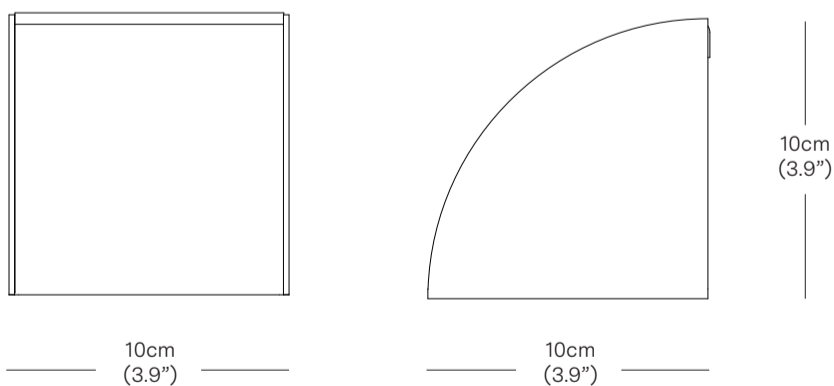

dark bronze white

PRODUCT WEIGHT

0.5 kg (1.1 lbs)

PACKAGED DIMENSIONS

L x W x H	Cubage	Weight
Box 1		
22.5 x 23.5 x 19.5 cm	0.01 m3	1.8 kg
10 x 9.3 x 7.7 in	0.4 ft3	4.0 lbs

COMMODITY CODE

94052090

* Components drawn in relative scale. Refer to CAD files for accurate drawings.