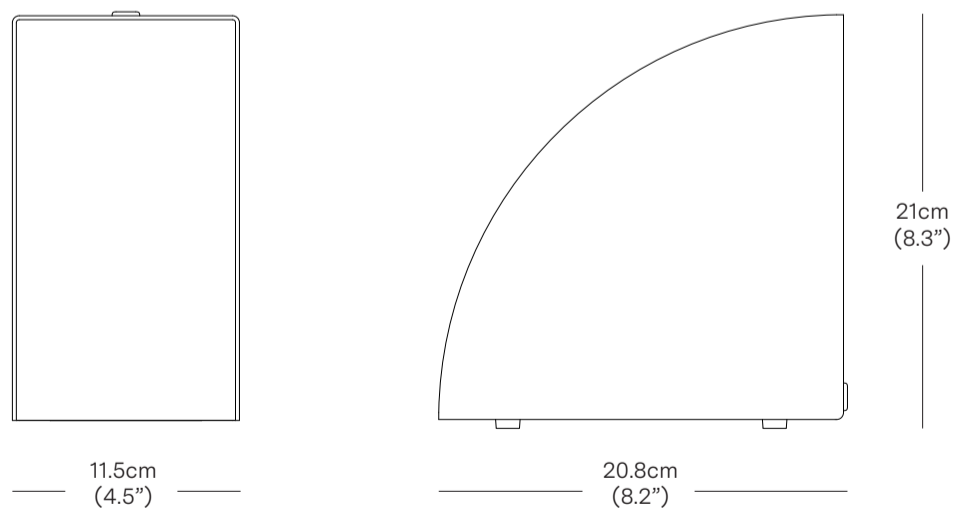

Dimmable as standard and comes with a 45W plug in driver, universal plug and touch dimming switch.

FINISHES

dark bronze white

PRODUCT WEIGHT

7 kg (3.3 lbs)

PACKAGED DIMENSIONS

L x W x H	Cubage	Weight
Box 1		
43.5 x 35 x 27 cm	0.04 m ³	4.5 kg
17.1 x 13.8 x 10.6 in	1.5 ft ³	9.9 lbs