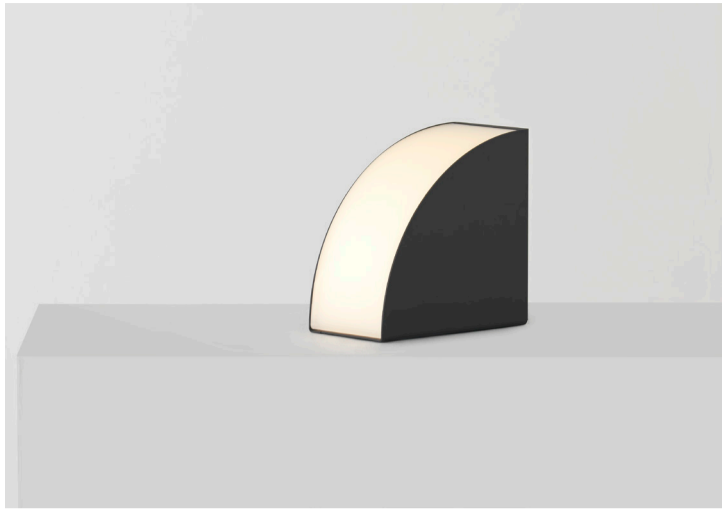

Phase Table Light

Estudio Persona | 2024

The Phase Table Light is an exercise in creating harmony in the contrast between shadow and illumination.

Drawing inspiration from the lunar phases, this compact Table Light is designed to bring a distinctive shape to the surface it sits upon.

The dark bronze body is accompanied by a warm LED lit acrylic diffuser, enhanced with a subtle linen textured appearance.

MATERIALS

Aluminium, Acrylic

CEILING ROSE

Dark Bronze Aluminium

PRODUCT ENVIRONMENT

Indoor Use Only

CONTRACT USE

Yes

CERTIFICATION

CE, (UL Pending)

WARRANTY

3 years

COUNTRY OF ORIGIN

New Zealand

CODE

PHA003B

PHA003W

PRODUCT

Phase Table Light - Dark Bronze

Phase Table Light - White

LIGHT SOURCE

Integrated LED

VOLTAGE

24V

POWER USAGE

6W

LUMENS

336lm

COLOUR TEMP

2700k

CRI

95

LIFESPAN

50,000

CABLE

205 cm (80.7 in)

DIMMING

Dimmable as standard and comes with a 45W plug in driver, universal plug and touch dimming switch.

FINISHES

dark bronze white