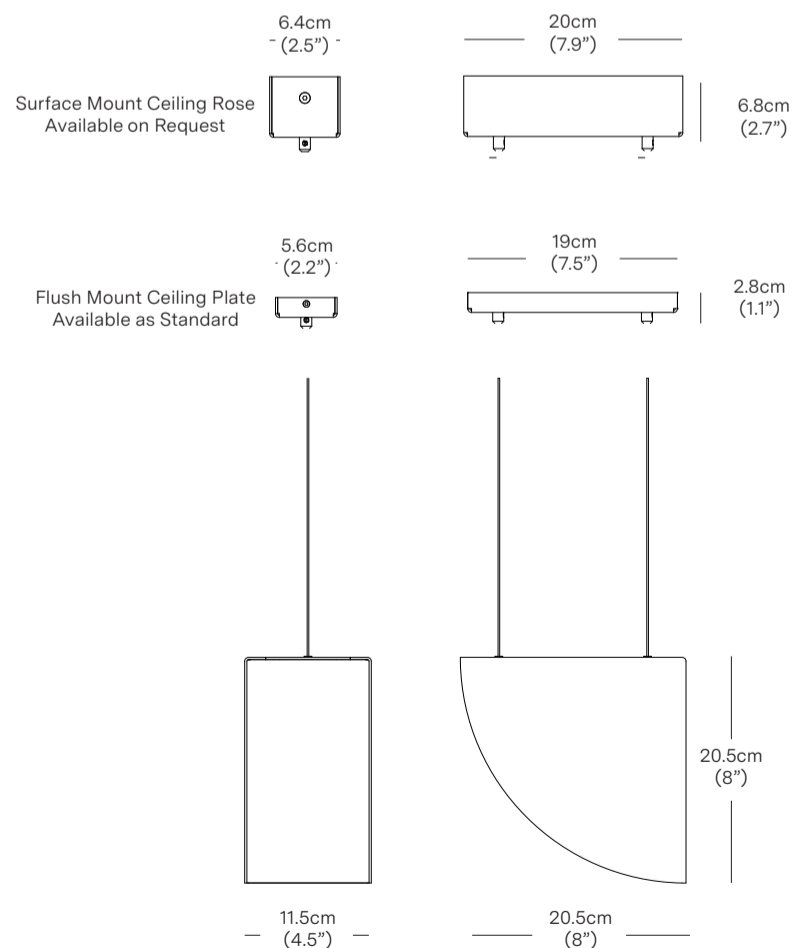

Phase Pendant Small

Estudio Persona | 2024

The Phase Pendant Small is an exercise in creating harmony in the contrast between shadow and illumination.

Drawing inspiration from the lunar phases, this compact crescent pendant is suspended discretely from two slimline wires.

CODE	PRODUCT
PHA001B	Phase Pendant Small - Dark Bronze

LIGHT SOURCE
Integrated LED
VOLTAGE
24V
POWER USAGE
6W
LUMENS
336lu
COLOUR TEMP
2700k
CRI
95
LIFESPAN
50,000
CABLE
Min 5 cm (2 in) - Max 200 cm (78")
DIMMING
Dimmable as standard and comes with a 60W Phase Cut Dimmable Driver, to be installed into the ceiling rose or ceiling cavity.

FINISHES	PRODUCT WEIGHT
dark bronze	1.5 kg (3.3 lbs)

PACKAGED DIMENSIONS		
L x W x H	Cubage	Weight
Box 1		
43.5 x 35 x 27 cm	0.04 m3	4.5 kg
17.1 x 13.8 x 10.6 in	1.5 ft3	9.9 lbs
COMMODITY CODE	94052090	