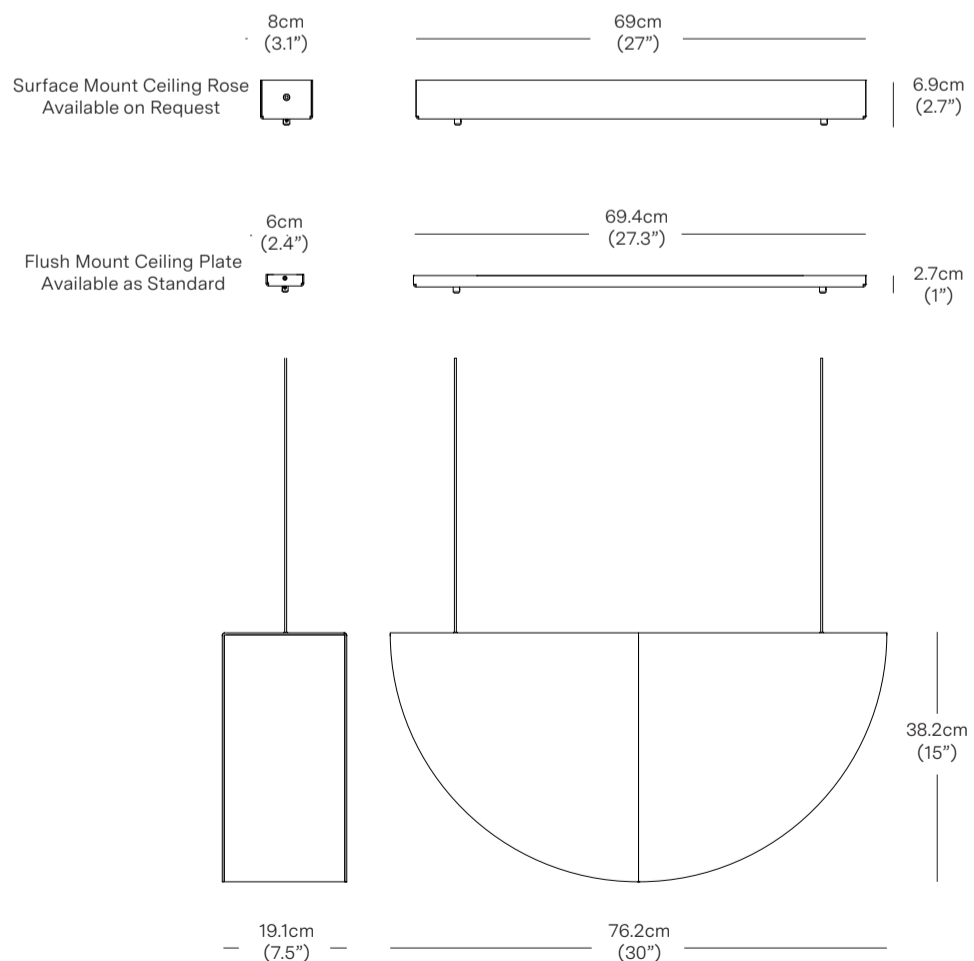

FINISHES	PRODUCT WEIGHT
dark bronze	1.5 kg (3.3 lbs)

PACKAGED DIMENSIONS		
L x W x H	Cubage	Weight
Box 1		
43.5 x 35 x 27 cm	0.04 m3	4.5 kg
17.1 x 13.8 x 10.6 in	1.5 ft3	9.9 lbs
COMMODITY CODE	94052090	

FINISHES	PRODUCT WEIGHT
dark bronze	6 kg (13.2 lbs)

* Components drawn in relative scale. Refer to CAD files for accurate drawings.

PACKAGED DIMENSIONS		
L x W x H	Cubage	Weight
Box 1		
93.5 x 70.5 x 41.5 cm	0.27 m3	17.2 kg
36.8 x 27.8 x 16.3 in	9.7 ft3	37.9 lbs
COMMODITY CODE	94052090	