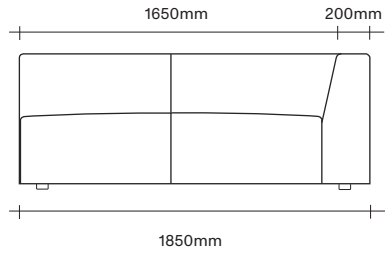

Made in New Zealand

47 Normanby Road  
Mt Eden  
Auckland 1024  
Ph +64 9 377 5556

[simonjames.co.nz](http://simonjames.co.nz)

Sofa Dimensions

2.5 Seater with Two Arms

3 Seater with Two Arms

2.5 Seater No Arms

3 Seater No Arms

800 x 850 Ottoman

950 x 850 Ottoman

SIMON JAMES

Sofa Dimensions

2.5 Seater with One Arm

2.5 Seater Chaise

3 Seater with One Arm

3 Seater Chaise

SIMON JAMES

Cushion Dimensions

Large Square Cushion

Small Square Cushion

**SIMON JAMES**

Copyright © 2017 Simon James Design Limited (SJD)  
Private and Confidential. No designs, concepts or ideas in this document  
may be used without prior written agreement of SJD.