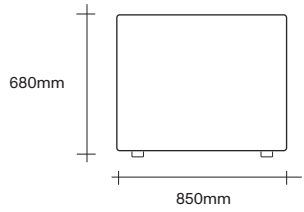

Made in New Zealand

47 Normanby Road  
Mt Eden  
Auckland 1024  
Ph +64 9 377 5556

[simonjames.co.nz](http://simonjames.co.nz)

Sofa Dimensions

2.5 Seater with Two Arms

3 Seater with Two Arms

2.5 Seater No Arms

3 Seater No Arms

800 x 850 Ottoman

950 x 850 Ottoman

SIMON JAMES

Sofa Dimensions

2.5 Seater with One Arm

2.5 Seater Chaise

3 Seater with One Arm