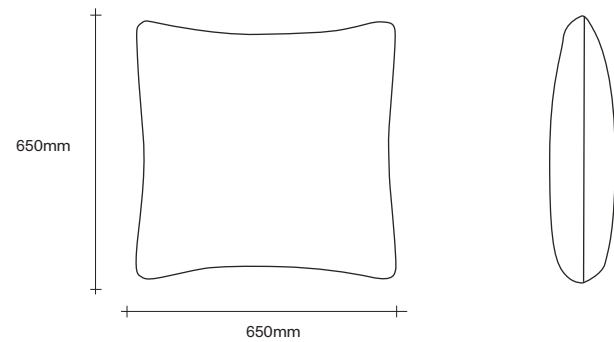

3 Seater No Arms

800 x 850 Ottoman

950 x 850 Ottoman

SIMON JAMES

Sofa Dimensions

2.5 Seater with One Arm

2.5 Seater Chaise

3 Seater with One Arm

3 Seater Chaise

SIMON JAMES

Cushion Dimensions

Large Square Cushion

Small Square Cushion

**SIMON JAMES**

Copyright © 2017 Simon James Design Limited (SJD)  
Private and Confidential. No designs, concepts or ideas in this document  
may be used without prior written agreement of SJD.