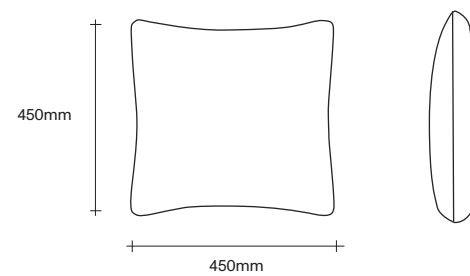

3 Seater No Arms

800 x 850 Ottoman

950 x 850 Ottoman

SIMON JAMES

Sofa Dimensions

2.5 Seater with One Arm

2.5 Seater Chaise

3 Seater with One Arm

3 Seater Chaise

SIMON JAMES

Cushion Dimensions

Large Square Cushion

Small Square Cushion

**SIMON JAMES**

Copyright © 2017 Simon James Design Limited (SJD)  
Private and Confidential. No designs, concepts or ideas in this document  
may be used without prior written agreement of SJD.