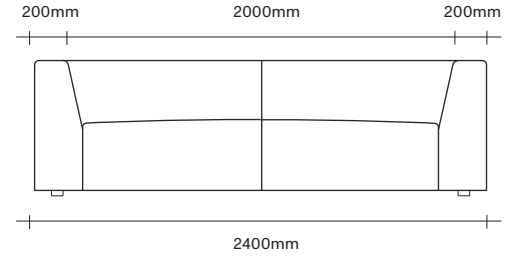

Made in New Zealand

47 Normanby Road  
Mt Eden  
Auckland 1024  
Ph +64 9 377 5556

[simonjames.co.nz](http://simonjames.co.nz)

Sofa Dimensions

2.5 Seater with Two Arms

3 Seater with Two Arms

2.5 Seater No Arms

3 Seater No Arms

800 x 850 Ottoman

950 x 850 Ottoman

SIMON JAMES

Sofa Dimensions

2.5 Seater with One Arm

2.5 Seater Chaise

3 Seater with One Arm