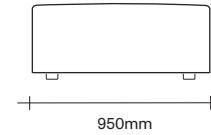

Made in New Zealand

47 Normanby Road  
Mt Eden  
Auckland 1024  
Ph +64 9 377 5556

[simonjames.co.nz](http://simonjames.co.nz)

Sofa Dimensions

2.5 Seater with Two Arms

3 Seater with Two Arms

2.5 Seater No Arms

3 Seater No Arms

800 x 850 Ottoman

950 x 850 Ottoman

SIMON JAMES

Sofa Dimensions

2.5 Seater with One Arm

2.5 Seater Chaise

3 Seater with One Arm