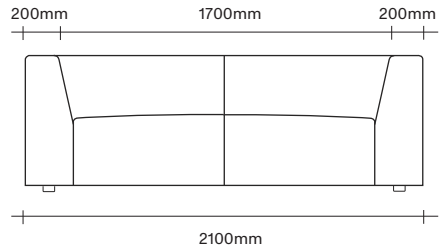

Made in New Zealand

47 Normanby Road  
Mt Eden  
Auckland 1024  
Ph +64 9 377 5556

[simonjames.co.nz](http://simonjames.co.nz)

Sofa Dimensions

2.5 Seater with Two Arms

3 Seater with Two Arms

2.5 Seater No Arms

3 Seater No Arms

800 x 850 Ottoman

950 x 850 Ottoman

SIMON JAMES

Sofa Dimensions

2.5 Seater with One Arm

2.5 Seater Chaise

3 Seater with One Arm