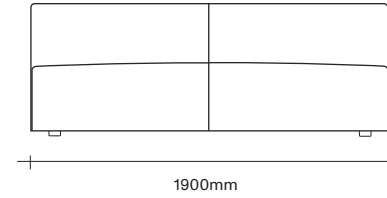

Made in New Zealand

47 Normanby Road  
Mt Eden  
Auckland 1024  
Ph +64 9 377 5556

[simonjames.co.nz](http://simonjames.co.nz)

Sofa Dimensions

2.5 Seater with Two Arms

3 Seater with Two Arms

2.5 Seater No Arms

3 Seater No Arms

800 x 850 Ottoman

950 x 850 Ottoman

SIMON JAMES

Sofa Dimensions

2.5 Seater with One Arm

2.5 Seater Chaise

3 Seater with One Arm