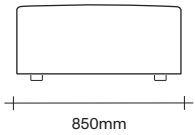

Made in New Zealand

47 Normanby Road  
Mt Eden  
Auckland 1024  
Ph +64 9 377 5556

[simonjames.co.nz](http://simonjames.co.nz)

Sofa Dimensions

2.5 Seater with Two Arms

3 Seater with Two Arms

2.5 Seater No Arms

3 Seater No Arms

800 x 850 Ottoman

950 x 850 Ottoman

SIMON JAMES

Sofa Dimensions

2.5 Seater with One Arm

2.5 Seater Chaise

3 Seater with One Arm