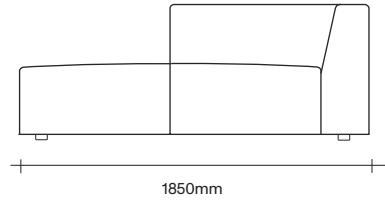

Made in New Zealand

47 Normanby Road  
Mt Eden  
Auckland 1024  
Ph +64 9 377 5556

[simonjames.co.nz](http://simonjames.co.nz)

Sofa Dimensions

2.5 Seater with Two Arms

3 Seater with Two Arms

2.5 Seater No Arms

3 Seater No Arms

800 x 850 Ottoman

950 x 850 Ottoman

SIMON JAMES

Sofa Dimensions

2.5 Seater with One Arm

2.5 Seater Chaise

3 Seater with One Arm

3 Seater Chaise

SIMON JAMES

Cushion Dimensions

Large Square Cushion

Small Square Cushion

**SIMON JAMES**

Copyright © 2017 Simon James Design Limited (SJD)  
Private and Confidential. No designs, concepts or ideas in this document  
may be used without prior written agreement of SJD.