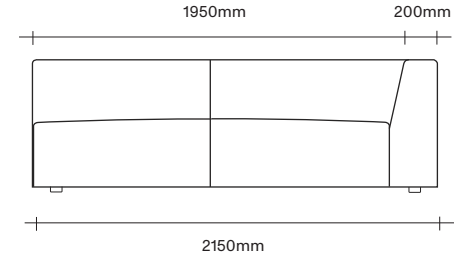

Made in New Zealand

47 Normanby Road  
Mt Eden  
Auckland 1024  
Ph +64 9 377 5556

[simonjames.co.nz](http://simonjames.co.nz)

Sofa Dimensions

2.5 Seater with Two Arms

3 Seater with Two Arms

2.5 Seater No Arms

3 Seater No Arms

800 x 850 Ottoman

950 x 850 Ottoman

SIMON JAMES

Sofa Dimensions

2.5 Seater with One Arm

2.5 Seater Chaise

3 Seater with One Arm

3 Seater Chaise

SIMON JAMES

Cushion Dimensions

Large Square Cushion

Small Square Cushion

**SIMON JAMES**

Copyright © 2017 Simon James Design Limited (SJD)  
Private and Confidential. No designs, concepts or ideas in this document  
may be used without prior written agreement of SJD.