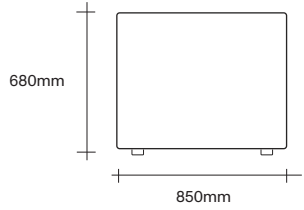

Made in New Zealand

47 Normanby Road  
Mt Eden  
Auckland 1024  
Ph +64 9 377 5556

[simonjames.co.nz](http://simonjames.co.nz)

Sofa Dimensions

2.5 Seater with Two Arms

3 Seater with Two Arms

2.5 Seater No Arms

3 Seater No Arms

800 x 850 Ottoman

950 x 850 Ottoman

SIMON JAMES

Sofa Dimensions

2.5 Seater with One Arm

2.5 Seater Chaise

3 Seater with One Arm

3 Seater Chaise

SIMON JAMES

Cushion Dimensions

Large Square Cushion

Small Square Cushion

**SIMON JAMES**

Copyright © 2017 Simon James Design Limited (SJD)  
Private and Confidential. No designs, concepts or ideas in this document  
may be used without prior written agreement of SJD.