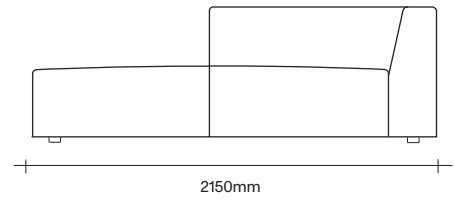

Made in New Zealand

47 Normanby Road  
Mt Eden  
Auckland 1024  
Ph +64 9 377 5556

[simonjames.co.nz](http://simonjames.co.nz)

Sofa Dimensions

2.5 Seater with Two Arms

3 Seater with Two Arms

2.5 Seater No Arms

3 Seater No Arms

800 x 850 Ottoman

950 x 850 Ottoman

SIMON JAMES

Sofa Dimensions

2.5 Seater with One Arm

2.5 Seater Chaise

3 Seater with One Arm

3 Seater Chaise

SIMON JAMES

Cushion Dimensions

Large Square Cushion

Small Square Cushion

**SIMON JAMES**

Copyright © 2017 Simon James Design Limited (SJD)  
Private and Confidential. No designs, concepts or ideas in this document  
may be used without prior written agreement of SJD.