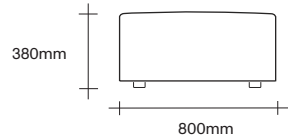

Made in New Zealand

47 Normanby Road  
Mt Eden  
Auckland 1024  
Ph +64 9 377 5556

[simonjames.co.nz](http://simonjames.co.nz)

Sofa Dimensions

2.5 Seater with Two Arms

3 Seater with Two Arms

2.5 Seater No Arms

3 Seater No Arms

800 x 850 Ottoman

950 x 850 Ottoman

SIMON JAMES

Sofa Dimensions

2.5 Seater with One Arm

2.5 Seater Chaise

3 Seater with One Arm