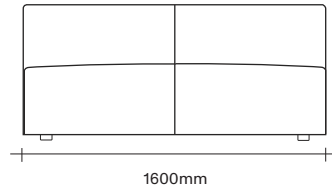

Made in New Zealand

47 Normanby Road  
Mt Eden  
Auckland 1024  
Ph +64 9 377 5556

[simonjames.co.nz](http://simonjames.co.nz)

Sofa Dimensions

2.5 Seater with Two Arms

3 Seater with Two Arms

2.5 Seater No Arms

3 Seater No Arms

800 x 850 Ottoman

950 x 850 Ottoman

SIMON JAMES

Sofa Dimensions

2.5 Seater with One Arm

2.5 Seater Chaise

3 Seater with One Arm