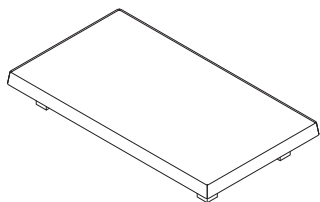

The Rover Coffee Table by Simon James

SIMON JAMES

Furniture & Lighting

47 Normanby Road
Mt Eden
Auckland 1024
Ph +64 9 377 5556

simonjames.co.nz

SIMON JAMES

The Rover Coffee Table appears to hover off the floor; its low and substantial profile supported by inset, block legs. Continuing our exploration of solid timber joinery, the result is a veneer table top wrapped in a solid oak edge. The timber surround has a raised edge detail, drawing subtle attention to the sloped sides and smooth, curved corners.

Gloss Black
*legs only

Rectangle Coffee Table Dimensions

SIMON JAMES

47 Normanby Road
Mt Eden
Auckland 1024
Ph +64 9 377 5556

simonjames.co.nz

Square Coffee Table Dimensions

SIMON JAMES

1000 x 1000