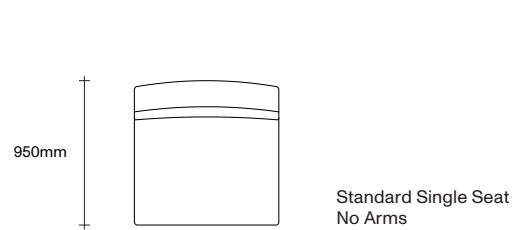

Sur Sofa Standard Modules

SIMON JAMES