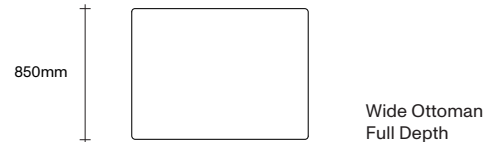

## 2.5 Seater Configurations