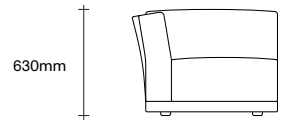

## 2.5 Seater Configurations

# SIMON JAMES

47 Normanby Road  
Mt Eden  
Auckland 1024  
Ph +64 9 377 5556

[simonjames.co.nz](http://simonjames.co.nz)

3 Seater Configurations

SIMON JAMES

3 Seater  
Chaise

3 Seater  
No Arms

3 Seater  
One Arm Chaise

3 Seater  
One Arm

3 Seater  
Two Arm

3.5 Seater Configurations

SIMON JAMES

3.5 Seater  
Chaise

3.5 Seater  
No Arms

3.5 Seater  
One Arm Chaise

3.5 Seater  
One Arm