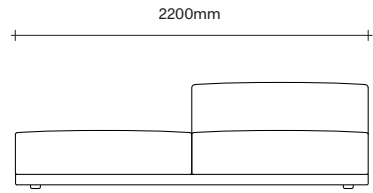

## 2.5 Seater Configurations

# SIMON JAMES

47 Normanby Road  
Mt Eden  
Auckland 1024  
Ph +64 9 377 5556

[simonjames.co.nz](http://simonjames.co.nz)

3 Seater Configurations

SIMON JAMES

3 Seater  
Chaise

3 Seater  
No Arms

3 Seater  
One Arm Chaise

3 Seater  
One Arm

3 Seater  
Two Arm

3.5 Seater Configurations

SIMON JAMES

3.5 Seater  
Chaise

3.5 Seater  
No Arms

3.5 Seater  
One Arm Chaise

3.5 Seater  
One Arm