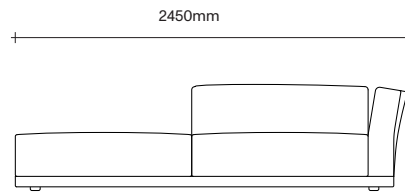

## 2.5 Seater Configurations

# SIMON JAMES

47 Normanby Road  
Mt Eden  
Auckland 1024  
Ph +64 9 377 5556

[simonjames.co.nz](http://simonjames.co.nz)

3 Seater Configurations

SIMON JAMES

3 Seater  
Chaise

3 Seater  
No Arms

3 Seater  
One Arm Chaise

3 Seater  
One Arm

3 Seater  
Two Arm

3.5 Seater Configurations

SIMON JAMES

3.5 Seater  
Chaise

3.5 Seater  
No Arms

3.5 Seater  
One Arm Chaise

3.5 Seater  
One Arm