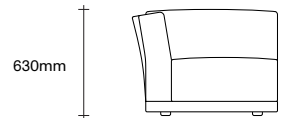

3 Seater  
One Arm

3 Seater  
Two Arm

3.5 Seater Configurations

SIMON JAMES

3.5 Seater  
Chaise

3.5 Seater  
No Arms

3.5 Seater  
One Arm Chaise

3.5 Seater  
One Arm