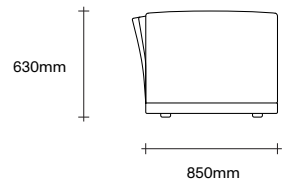

## 2.5 Seater Configurations

# SIMON JAMES

47 Normanby Road  
Mt Eden  
Auckland 1024  
Ph +64 9 377 5556

[simonjames.co.nz](http://simonjames.co.nz)

3 Seater Configurations

SIMON JAMES

3 Seater  
Chaise

3 Seater  
No Arms

3 Seater  
One Arm Chaise

3 Seater  
One Arm

3 Seater  
Two Arm

3.5 Seater Configurations

SIMON JAMES

3.5 Seater  
Chaise

3.5 Seater  
No Arms

3.5 Seater  
One Arm Chaise

3.5 Seater  
One Arm