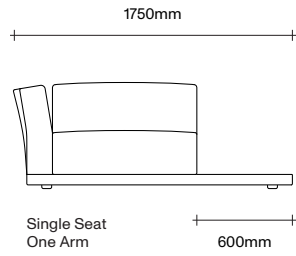

## 2.5 Seater Configurations

# SIMON JAMES

47 Normanby Road  
Mt Eden  
Auckland 1024  
Ph +64 9 377 5556

[simonjames.co.nz](http://simonjames.co.nz)

3 Seater Configurations

SIMON JAMES

3 Seater  
Chaise

3 Seater  
No Arms

3 Seater  
One Arm Chaise

3 Seater  
One Arm

3 Seater  
Two Arm

3.5 Seater Configurations

SIMON JAMES

3.5 Seater  
Chaise

3.5 Seater  
No Arms

3.5 Seater  
One Arm Chaise

3.5 Seater  
One Arm

3.5 Seater  
Two Arm

Sur Sofa with Plinth Extension - Timber Base Only

SIMON JAMES

47 Normanby Road  
Mt Eden  
Auckland 1024  
Ph +64 9 377 5556

[simonjames.co.nz](http://simonjames.co.nz)

Sur Sofa Cushion Options