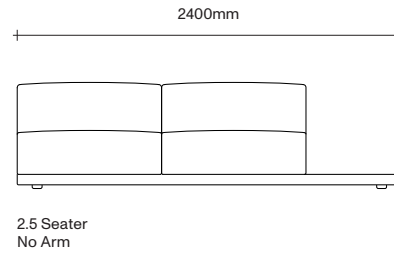

Sur Sofa with Plinth Extension - Timber Base Only

SIMON JAMES

47 Normanby Road
Mt Eden
Auckland 1024
Ph +64 9 377 5556

simonjames.co.nz