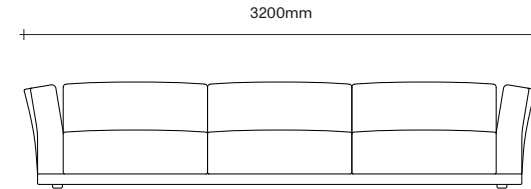

Modules are united by a common base plinth – either timber or upholstered – which appears to hover just off the floor, building the visual foundation of the sofa. The seat and back are composed of multi-density foam and feather fill, designed to offer superior comfort. Subtle curves to the backrests and arms further add to this sculptural visual language.

# SIMON JAMES

47 Normanby Road  
Mt Eden  
Auckland 1024  
Ph +64 9 377 5556

[simonjames.co.nz](http://simonjames.co.nz)

3 Seater Configurations

SIMON JAMES

3 Seater  
Chaise

3 Seater  
No Arms

3 Seater  
One Arm Chaise

3 Seater  
One Arm

3 Seater  
Two Arm

3.5 Seater Configurations

SIMON JAMES

3.5 Seater  
Chaise

3.5 Seater  
No Arms

3.5 Seater  
One Arm Chaise

3.5 Seater  
One Arm

3.5 Seater  
Two Arm

Sur Sofa with Plinth Extension - Timber Base Only

SIMON JAMES

47 Normanby Road  
Mt Eden  
Auckland 1024  
Ph +64 9 377 5556

[simonjames.co.nz](http://simonjames.co.nz)

Sur Sofa Cushion Options