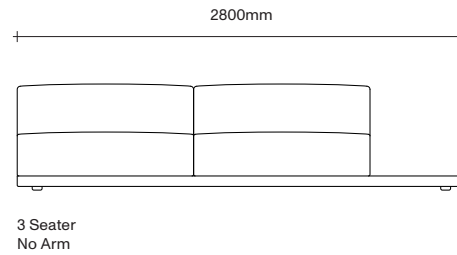

3 Seater  
One Arm

3 Seater  
Two Arm

3.5 Seater Configurations

SIMON JAMES

3.5 Seater  
Chaise

3.5 Seater  
No Arms

3.5 Seater  
One Arm Chaise

3.5 Seater  
One Arm

3.5 Seater  
Two Arm

Sur Sofa with Plinth Extension - Timber Base Only

SIMON JAMES

47 Normanby Road  
Mt Eden  
Auckland 1024  
Ph +64 9 377 5556

[simonjames.co.nz](http://simonjames.co.nz)

Sur Sofa Cushion Options