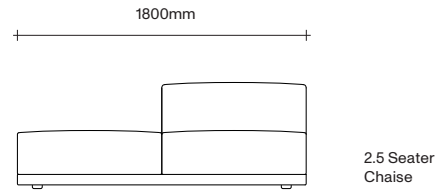

2.5 Seater Configurations

SIMON JAMES

47 Normanby Road
Mt Eden
Auckland 1024
Ph +64 9 377 5556

simonjames.co.nz