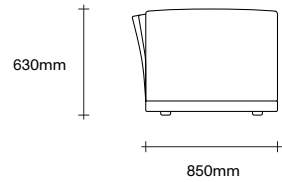

3 Seater  
One Arm

3 Seater  
Two Arm

3.5 Seater Configurations

SIMON JAMES

3.5 Seater  
Chaise

3.5 Seater  
No Arms

3.5 Seater  
One Arm Chaise

3.5 Seater  
One Arm