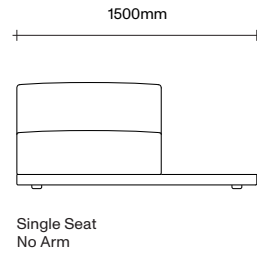

Sur Sofa with Plinth Extension - Timber Base Only

SIMON JAMES

47 Normanby Road
Mt Eden
Auckland 1024
Ph +64 9 377 5556

simonjames.co.nz