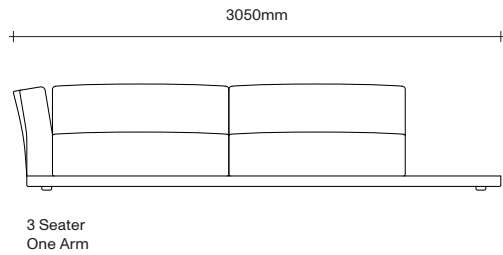

3 Seater  
One Arm

3 Seater  
Two Arm

3.5 Seater Configurations

SIMON JAMES

3.5 Seater  
Chaise

3.5 Seater  
No Arms

3.5 Seater  
One Arm Chaise

3.5 Seater  
One Arm

3.5 Seater  
Two Arm

Sur Sofa with Plinth Extension - Timber Base Only

SIMON JAMES

47 Normanby Road  
Mt Eden  
Auckland 1024  
Ph +64 9 377 5556

[simonjames.co.nz](http://simonjames.co.nz)

Sur Sofa Cushion Options