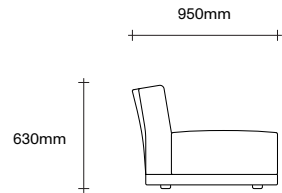

## 2.5 Seater Configurations

# SIMON JAMES

47 Normanby Road  
Mt Eden  
Auckland 1024  
Ph +64 9 377 5556

[simonjames.co.nz](http://simonjames.co.nz)

3 Seater Configurations

SIMON JAMES

3 Seater  
Chaise

3 Seater  
No Arms

3 Seater  
One Arm Chaise

3 Seater  
One Arm

3 Seater  
Two Arm

3.5 Seater Configurations

SIMON JAMES

3.5 Seater  
Chaise

3.5 Seater  
No Arms

3.5 Seater  
One Arm Chaise

3.5 Seater  
One Arm