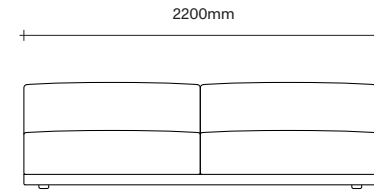

## 2.5 Seater Configurations

# SIMON JAMES

47 Normanby Road  
Mt Eden  
Auckland 1024  
Ph +64 9 377 5556

[simonjames.co.nz](http://simonjames.co.nz)

3 Seater Configurations

SIMON JAMES

3 Seater  
Chaise

3 Seater  
No Arms

3 Seater  
One Arm Chaise

3 Seater  
One Arm

3 Seater  
Two Arm

3.5 Seater Configurations

SIMON JAMES

3.5 Seater  
Chaise

3.5 Seater  
No Arms

3.5 Seater  
One Arm Chaise

3.5 Seater  
One Arm