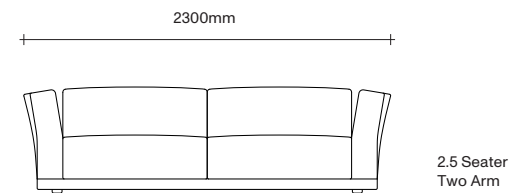

2.5 Seater Configurations

SIMON JAMES

47 Normanby Road
Mt Eden
Auckland 1024
Ph +64 9 377 5556

simonjames.co.nz