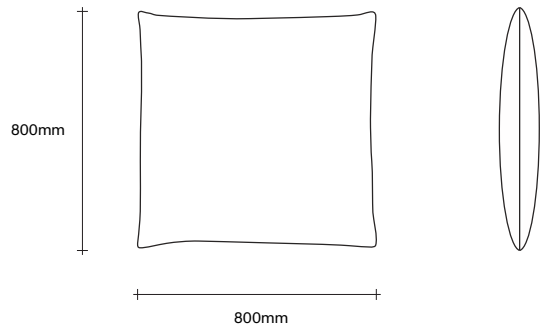

SIMON JAMES

Large Square Cushion

Small Rectangular Cushion

Oversized Cushion

47 Normanby Road  
Mt Eden  
Auckland 1024  
Ph +64 9 377 5556

[simonjames.co.nz](http://simonjames.co.nz)

**SIMON JAMES**

Copyright © 2017 Simon James Design Limited (SJD)  
Private and Confidential. No designs, concepts or ideas in this document  
may be used without prior written agreement of SJD.