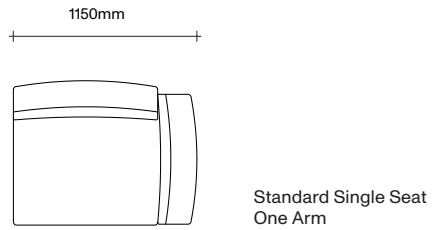

Sur Sofa Standard Modules

SIMON JAMES