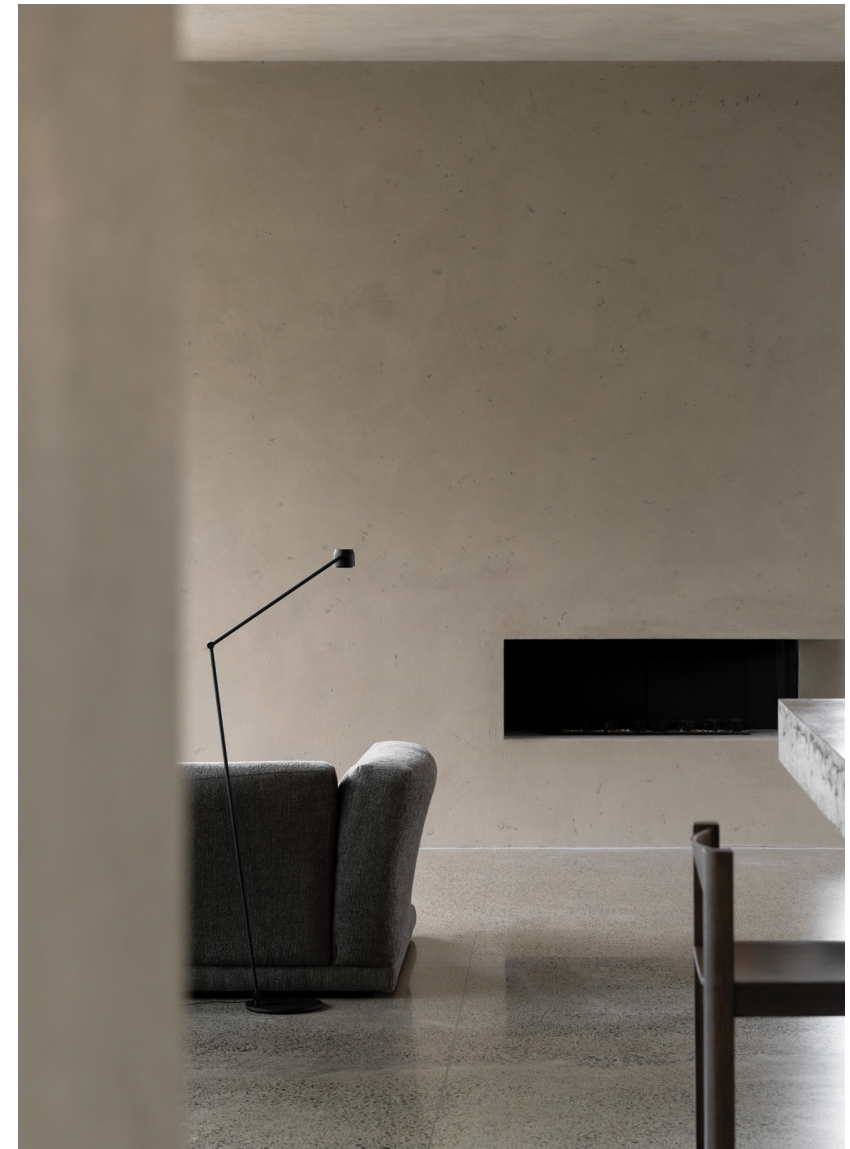

47 Normanby Road
Mt Eden
Auckland 1024
Ph +64 9 377 5556

simonjames.co.nz