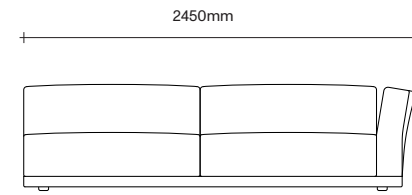

## 2.5 Seater Configurations

# SIMON JAMES

47 Normanby Road  
Mt Eden  
Auckland 1024  
Ph +64 9 377 5556

[simonjames.co.nz](http://simonjames.co.nz)

3 Seater Configurations

SIMON JAMES

3 Seater  
Chaise

3 Seater  
No Arms

3 Seater  
One Arm Chaise

3 Seater  
One Arm

3 Seater  
Two Arm

3.5 Seater Configurations

SIMON JAMES

3.5 Seater  
Chaise

3.5 Seater  
No Arms

3.5 Seater  
One Arm Chaise

3.5 Seater  
One Arm