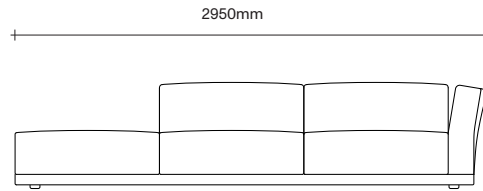

3 Seater  
One Arm

3 Seater  
Two Arm

3.5 Seater Configurations

SIMON JAMES

3.5 Seater  
Chaise

3.5 Seater  
No Arms

3.5 Seater  
One Arm Chaise

3.5 Seater  
One Arm

3.5 Seater  
Two Arm

Sur Sofa with Plinth Extension - Timber Base Only

SIMON JAMES

47 Normanby Road  
Mt Eden  
Auckland 1024  
Ph +64 9 377 5556

[simonjames.co.nz](http://simonjames.co.nz)

Sur Sofa Cushion Options