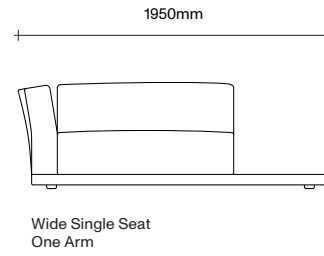

## 2.5 Seater Configurations

# SIMON JAMES

47 Normanby Road  
Mt Eden  
Auckland 1024  
Ph +64 9 377 5556

[simonjames.co.nz](http://simonjames.co.nz)

3 Seater Configurations

SIMON JAMES

3 Seater  
Chaise

3 Seater  
No Arms

3 Seater  
One Arm Chaise

3 Seater  
One Arm

3 Seater  
Two Arm

3.5 Seater Configurations

SIMON JAMES

3.5 Seater  
Chaise

3.5 Seater  
No Arms

3.5 Seater  
One Arm Chaise

3.5 Seater  
One Arm

3.5 Seater  
Two Arm

Sur Sofa with Plinth Extension - Timber Base Only

SIMON JAMES

47 Normanby Road  
Mt Eden  
Auckland 1024  
Ph +64 9 377 5556

[simonjames.co.nz](http://simonjames.co.nz)

Sur Sofa Cushion Options