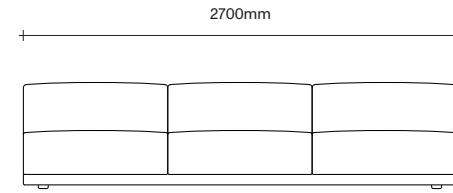

3 Seater  
One Arm

3 Seater  
Two Arm

3.5 Seater Configurations

SIMON JAMES

3.5 Seater  
Chaise

3.5 Seater  
No Arms

3.5 Seater  
One Arm Chaise

3.5 Seater  
One Arm

3.5 Seater  
Two Arm

Sur Sofa with Plinth Extension - Timber Base Only

SIMON JAMES

47 Normanby Road  
Mt Eden  
Auckland 1024  
Ph +64 9 377 5556

[simonjames.co.nz](http://simonjames.co.nz)

Sur Sofa Cushion Options