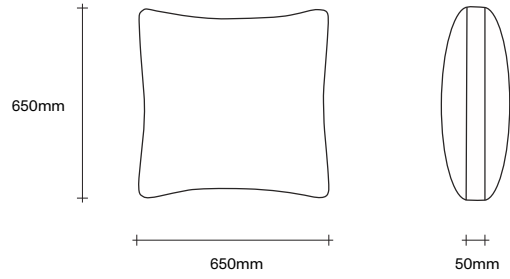

Sur Sofa Cushion Options

SIMON JAMES

Large Square Cushion