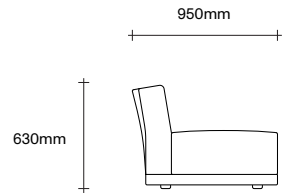

## 2.5 Seater Configurations

# SIMON JAMES

47 Normanby Road  
Mt Eden  
Auckland 1024  
Ph +64 9 377 5556

[simonjames.co.nz](http://simonjames.co.nz)

3 Seater Configurations

SIMON JAMES

3 Seater  
Chaise

3 Seater  
No Arms

3 Seater  
One Arm Chaise

3 Seater  
One Arm

3 Seater  
Two Arm

3.5 Seater Configurations

SIMON JAMES

3.5 Seater  
Chaise

3.5 Seater  
No Arms

3.5 Seater  
One Arm Chaise

3.5 Seater  
One Arm