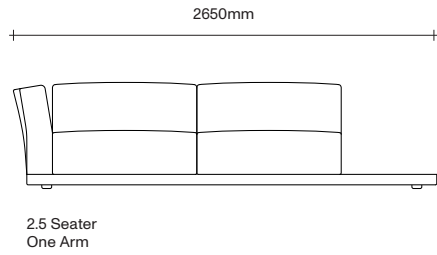

# SIMON JAMES

47 Normanby Road  
Mt Eden  
Auckland 1024  
Ph +64 9 377 5556

[simonjames.co.nz](http://simonjames.co.nz)

3 Seater Configurations

SIMON JAMES

3 Seater  
Chaise

3 Seater  
No Arms

3 Seater  
One Arm Chaise

3 Seater  
One Arm

3 Seater  
Two Arm

3.5 Seater Configurations

SIMON JAMES

3.5 Seater  
Chaise

3.5 Seater  
No Arms

3.5 Seater  
One Arm Chaise

3.5 Seater  
One Arm

3.5 Seater  
Two Arm

Sur Sofa with Plinth Extension - Timber Base Only

SIMON JAMES

47 Normanby Road  
Mt Eden  
Auckland 1024  
Ph +64 9 377 5556

[simonjames.co.nz](http://simonjames.co.nz)

Sur Sofa Cushion Options