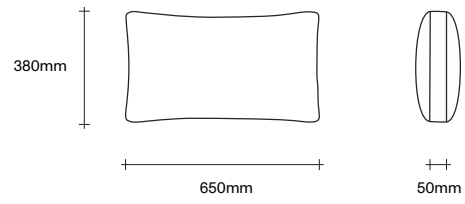

Small Rectangular Cushion