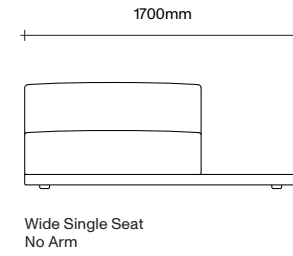

## 2.5 Seater Configurations

# SIMON JAMES

47 Normanby Road  
Mt Eden  
Auckland 1024  
Ph +64 9 377 5556

[simonjames.co.nz](http://simonjames.co.nz)

3 Seater Configurations

SIMON JAMES

3 Seater  
Chaise

3 Seater  
No Arms

3 Seater  
One Arm Chaise

3 Seater  
One Arm

3 Seater  
Two Arm

3.5 Seater Configurations

SIMON JAMES

3.5 Seater  
Chaise

3.5 Seater  
No Arms

3.5 Seater  
One Arm Chaise

3.5 Seater  
One Arm

3.5 Seater  
Two Arm

Sur Sofa with Plinth Extension - Timber Base Only

SIMON JAMES

47 Normanby Road  
Mt Eden  
Auckland 1024  
Ph +64 9 377 5556

[simonjames.co.nz](http://simonjames.co.nz)

Sur Sofa Cushion Options