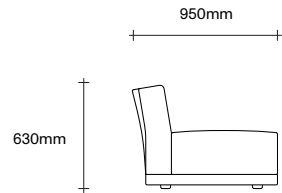

2.5 Seater Configurations

SIMON JAMES

47 Normanby Road
Mt Eden
Auckland 1024
Ph +64 9 377 5556

simonjames.co.nz