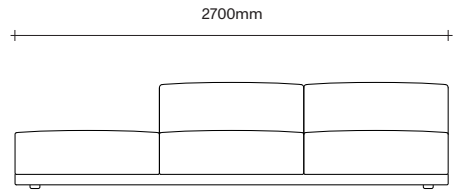

## 2.5 Seater Configurations

# SIMON JAMES

47 Normanby Road  
Mt Eden  
Auckland 1024  
Ph +64 9 377 5556

[simonjames.co.nz](http://simonjames.co.nz)

3 Seater Configurations

SIMON JAMES

3 Seater  
Chaise

3 Seater  
No Arms

3 Seater  
One Arm Chaise

3 Seater  
One Arm

3 Seater  
Two Arm

3.5 Seater Configurations

SIMON JAMES

3.5 Seater  
Chaise

3.5 Seater  
No Arms

3.5 Seater  
One Arm Chaise

3.5 Seater  
One Arm