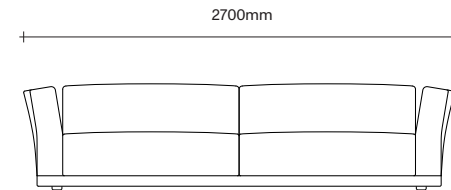

## 2.5 Seater Configurations

# SIMON JAMES

47 Normanby Road  
Mt Eden  
Auckland 1024  
Ph +64 9 377 5556

[simonjames.co.nz](http://simonjames.co.nz)

3 Seater Configurations

SIMON JAMES

3 Seater  
Chaise

3 Seater  
No Arms

3 Seater  
One Arm Chaise

3 Seater  
One Arm

3 Seater  
Two Arm

3.5 Seater Configurations

SIMON JAMES

3.5 Seater  
Chaise

3.5 Seater  
No Arms

3.5 Seater  
One Arm Chaise

3.5 Seater  
One Arm