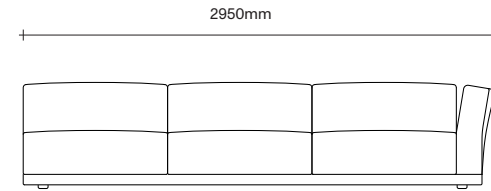

# SIMON JAMES

47 Normanby Road  
Mt Eden  
Auckland 1024  
Ph +64 9 377 5556

[simonjames.co.nz](http://simonjames.co.nz)

3 Seater Configurations

SIMON JAMES

3 Seater  
Chaise

3 Seater  
No Arms

3 Seater  
One Arm Chaise

3 Seater  
One Arm

3 Seater  
Two Arm

3.5 Seater Configurations

SIMON JAMES

3.5 Seater  
Chaise

3.5 Seater  
No Arms

3.5 Seater  
One Arm Chaise

3.5 Seater  
One Arm

3.5 Seater  
Two Arm

Sur Sofa with Plinth Extension - Timber Base Only

SIMON JAMES

47 Normanby Road  
Mt Eden  
Auckland 1024  
Ph +64 9 377 5556

[simonjames.co.nz](http://simonjames.co.nz)

Sur Sofa Cushion Options