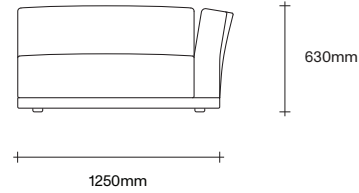

simonjames.co.nz

Sur Sofa Standard Modules

SIMON JAMES

47 Normanby Road
Mt Eden
Auckland 1024
Ph +64 9 377 5556

simonjames.co.nz

Sur Sofa Wide Modules

SIMON JAMES

2.5 Seater Configurations

SIMON JAMES

2.5 Seater
Chaise

2.5 Seater
No Arms

2.5 Seater
One Arm Chaise

2.5 Seater
One Arm

2.5 Seater
Two Arm

3 Seater Configurations

SIMON JAMES