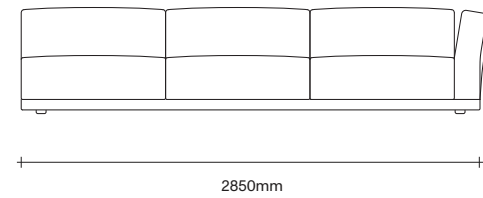

SIMON JAMES

2.5 Seater
Chaise

2.5 Seater
No Arms

2.5 Seater
One Arm Chaise

2.5 Seater
One Arm

2.5 Seater
Two Arm

3 Seater Configurations

SIMON JAMES

3 Seater
Chaise

3 Seater
No Arms

3 Seater
One Arm Chaise

3 Seater
One Arm

3 Seater
Two Arm

3.5 Seater Configurations

SIMON JAMES

3.5 Seater
Chaise

3.5 Seater
No Arms

3.5 Seater
One Arm Chaise

3.5 Seater
One Arm

3.5 Seater
Two Arm

Sur Sofa Cushion Options

SIMON JAMES

Large Square Cushion

Small Rectangular Cushion