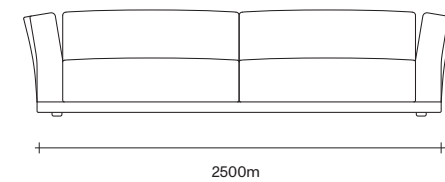

SIMON JAMES

2.5 Seater
Chaise

2.5 Seater
No Arms

2.5 Seater
One Arm Chaise

2.5 Seater
One Arm

2.5 Seater
Two Arm

3 Seater Configurations

SIMON JAMES

3 Seater
Chaise

3 Seater
No Arms

3 Seater
One Arm Chaise

3 Seater
One Arm

3 Seater
Two Arm

3.5 Seater Configurations

SIMON JAMES

3.5 Seater
Chaise

3.5 Seater
No Arms

3.5 Seater
One Arm Chaise

3.5 Seater
One Arm

3.5 Seater
Two Arm

Sur Sofa Cushion Options

SIMON JAMES

Large Square Cushion

Small Rectangular Cushion