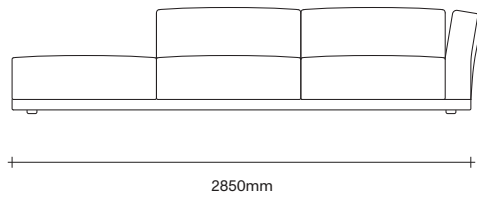

SIMON JAMES

2.5 Seater
Chaise

2.5 Seater
No Arms

2.5 Seater
One Arm Chaise

2.5 Seater
One Arm

2.5 Seater
Two Arm

3 Seater Configurations

SIMON JAMES

3 Seater
Chaise

3 Seater
No Arms

3 Seater
One Arm Chaise

3 Seater
One Arm

3 Seater
Two Arm

3.5 Seater Configurations

SIMON JAMES

3.5 Seater
Chaise

3.5 Seater
No Arms

3.5 Seater
One Arm Chaise

3.5 Seater
One Arm

3.5 Seater
Two Arm

Sur Sofa Cushion Options

SIMON JAMES

Large Square Cushion

Small Rectangular Cushion