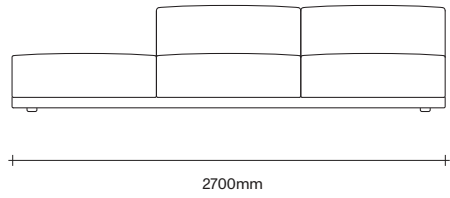

SIMON JAMES

2.5 Seater
Chaise

2.5 Seater
No Arms

2.5 Seater
One Arm Chaise

2.5 Seater
One Arm

2.5 Seater
Two Arm

3 Seater Configurations

SIMON JAMES

3 Seater
Chaise

3 Seater
No Arms

3 Seater
One Arm Chaise

3 Seater
One Arm

3 Seater
Two Arm

3.5 Seater Configurations

SIMON JAMES

3.5 Seater
Chaise

3.5 Seater
No Arms

3.5 Seater
One Arm Chaise

3.5 Seater
One Arm

3.5 Seater
Two Arm

Sur Sofa Cushion Options

SIMON JAMES

Large Square Cushion

Small Rectangular Cushion