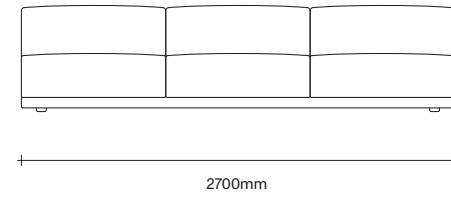

SIMON JAMES

2.5 Seater
Chaise

2.5 Seater
No Arms

2.5 Seater
One Arm Chaise

2.5 Seater
One Arm

2.5 Seater
Two Arm

3 Seater Configurations

SIMON JAMES

3 Seater
Chaise

3 Seater
No Arms

3 Seater
One Arm Chaise

3 Seater
One Arm

3 Seater
Two Arm

3.5 Seater Configurations

SIMON JAMES

3.5 Seater
Chaise

3.5 Seater
No Arms

3.5 Seater
One Arm Chaise

3.5 Seater
One Arm

3.5 Seater
Two Arm

Sur Sofa Cushion Options

SIMON JAMES

Large Square Cushion

Small Rectangular Cushion