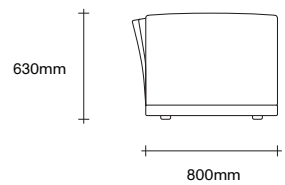

3 Seater
Chaise

3 Seater
No Arms

3 Seater
One Arm Chaise

3 Seater
One Arm

3 Seater
Two Arm

3.5 Seater Configurations

SIMON JAMES

3.5 Seater
Chaise

3.5 Seater
No Arms

3.5 Seater
One Arm Chaise

3.5 Seater
One Arm

3.5 Seater
Two Arm

Sur Sofa Cushion Options

SIMON JAMES

Large Square Cushion

Small Rectangular Cushion