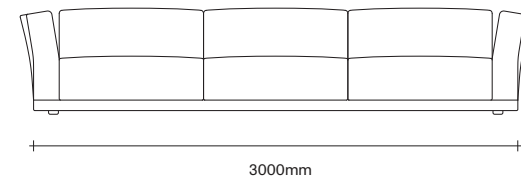

Modules are united by a common base plinth, which appears to hover just off the floor, this builds the visual foundation of the sofa. The seat and back are comprised of multi-density foam and feather fill, designed to offer superior comfort. Subtle curves to the backrests and arms further add to this sculptural visual language.

SIMON JAMES

2.5 Seater
Chaise

2.5 Seater
No Arms

2.5 Seater
One Arm Chaise

2.5 Seater
One Arm

2.5 Seater
Two Arm

3 Seater Configurations

SIMON JAMES

3 Seater
Chaise

3 Seater
No Arms

3 Seater
One Arm Chaise

3 Seater
One Arm

3 Seater
Two Arm

3.5 Seater Configurations

SIMON JAMES

3.5 Seater
Chaise

3.5 Seater
No Arms

3.5 Seater
One Arm Chaise

3.5 Seater
One Arm

3.5 Seater
Two Arm

Sur Sofa Cushion Options

SIMON JAMES

Large Square Cushion

Small Rectangular Cushion