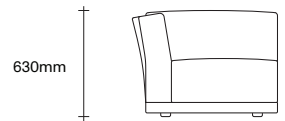

SIMON JAMES

2.5 Seater
Chaise

2.5 Seater
No Arms

2.5 Seater
One Arm Chaise

2.5 Seater
One Arm

2.5 Seater
Two Arm

3 Seater Configurations

SIMON JAMES

3 Seater
Chaise

3 Seater
No Arms

3 Seater
One Arm Chaise

3 Seater
One Arm

3 Seater
Two Arm

3.5 Seater Configurations

SIMON JAMES

3.5 Seater
Chaise

3.5 Seater
No Arms

3.5 Seater
One Arm Chaise

3.5 Seater
One Arm

3.5 Seater
Two Arm

Sur Sofa Cushion Options

SIMON JAMES

Large Square Cushion

Small Rectangular Cushion