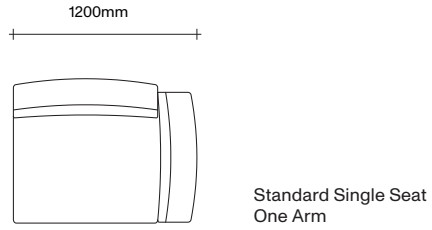

Sur Sofa Standard Modules

SIMON JAMES

47 Normanby Road
Mt Eden
Auckland 1024
Ph +64 9 377 5556

simonjames.co.nz