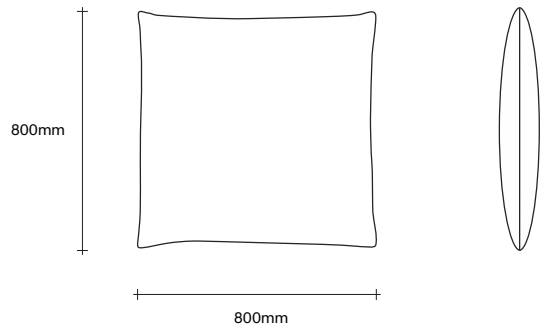

Oversized Cushion

47 Normanby Road
Mt Eden
Auckland 1024
Ph +64 9 377 5556

simonjames.co.nz