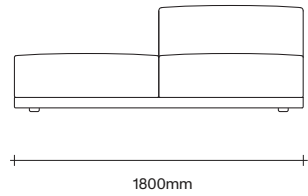

simonjames.co.nz

Sur Sofa Standard Modules

SIMON JAMES

47 Normanby Road
Mt Eden
Auckland 1024
Ph +64 9 377 5556

simonjames.co.nz

Sur Sofa Wide Modules

SIMON JAMES

2.5 Seater Configurations

SIMON JAMES

2.5 Seater
Chaise

2.5 Seater
No Arms

2.5 Seater
One Arm Chaise

2.5 Seater
One Arm

2.5 Seater
Two Arm

3 Seater Configurations

SIMON JAMES