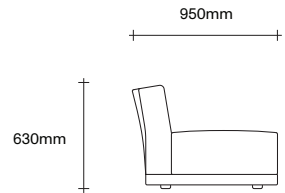

simonjames.co.nz

Sur Sofa Standard Modules

SIMON JAMES

47 Normanby Road
Mt Eden
Auckland 1024
Ph +64 9 377 5556

simonjames.co.nz

Sur Sofa Wide Modules

SIMON JAMES

2.5 Seater Configurations

SIMON JAMES

2.5 Seater
Chaise

2.5 Seater
No Arms

2.5 Seater
One Arm Chaise

2.5 Seater
One Arm

2.5 Seater
Two Arm

3 Seater Configurations

SIMON JAMES