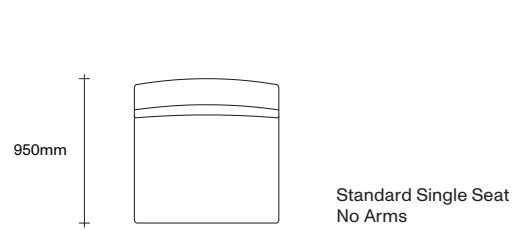

Sur Sofa Standard Modules

SIMON JAMES

47 Normanby Road
Mt Eden
Auckland 1024
Ph +64 9 377 5556

simonjames.co.nz