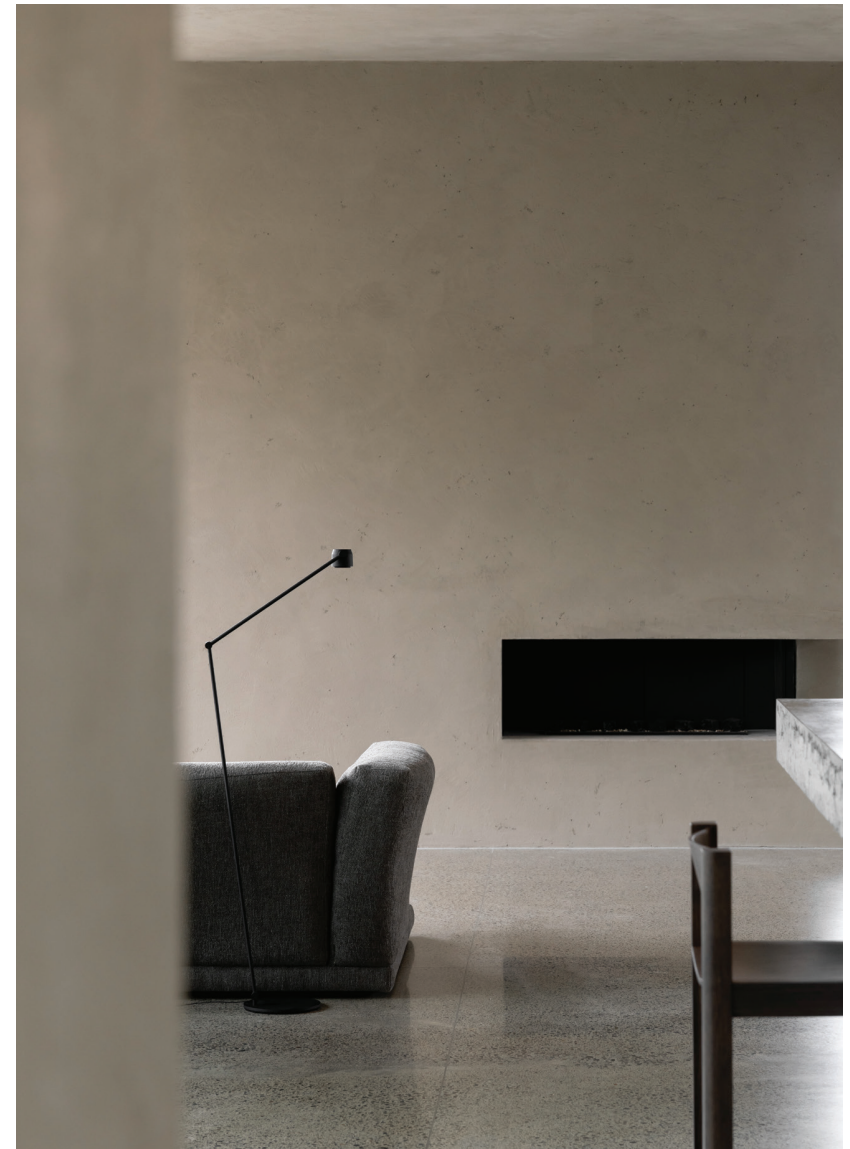

SIMON JAMES

The Sur Sofa by Simon James is a modular sofa system that allows you to build and create the ideal configuration for your home. Subtle sculptural curves are offset by the grounded form and generous size, creating a sofa that is both inviting and refined.

Modules are united by a common base plinth, which appears to hover just off the floor, this builds the visual foundation of the sofa. The seat and back are comprised of multi-density foam and feather fill, designed to offer superior comfort. Subtle curves to the backrests and arms further add to this sculptural visual language.

The Sur Sofa is available as a 2.5 and 3 seater, as well as various modular configurations. Throw cushions are sold separately.

Made in New Zealand

47 Normanby Road
Mt Eden
Auckland 1024
Ph +64 9 377 5556

simonjames.co.nz