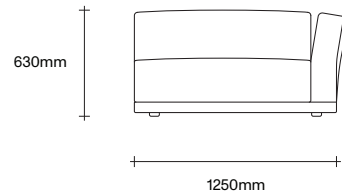

simonjames.co.nz

Sur Sofa Standard Modules

SIMON JAMES

47 Normanby Road
Mt Eden
Auckland 1024
Ph +64 9 377 5556

simonjames.co.nz

Sur Sofa Wide Modules

SIMON JAMES

2.5 Seater Configurations

SIMON JAMES

2.5 Seater
Chaise

2.5 Seater
No Arms

2.5 Seater
One Arm Chaise

2.5 Seater
One Arm

2.5 Seater
Two Arm

3 Seater Configurations

SIMON JAMES