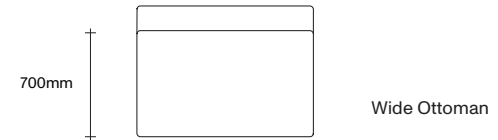

Sur Sofa Wide Modules

SIMON JAMES