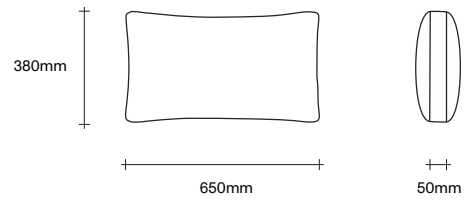

3.5 Seater
No Arms

3.5 Seater
One Arm Chaise

3.5 Seater
One Arm

3.5 Seater
Two Arm

Sur Sofa Cushion Options

SIMON JAMES

Large Square Cushion

Small Rectangular Cushion