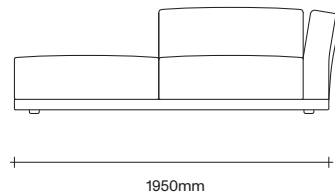

simonjames.co.nz

Sur Sofa Standard Modules

SIMON JAMES

47 Normanby Road
Mt Eden
Auckland 1024
Ph +64 9 377 5556

simonjames.co.nz

Sur Sofa Wide Modules

SIMON JAMES

2.5 Seater Configurations

SIMON JAMES

2.5 Seater
Chaise

2.5 Seater
No Arms

2.5 Seater
One Arm Chaise

2.5 Seater
One Arm

2.5 Seater
Two Arm

3 Seater Configurations

SIMON JAMES