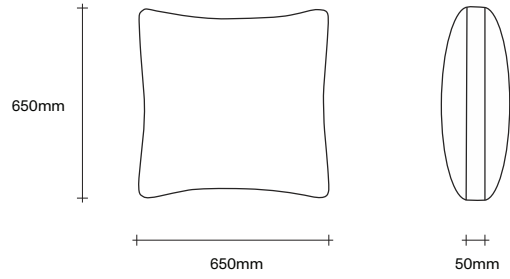

3.5 Seater
No Arms

3.5 Seater
One Arm Chaise

3.5 Seater
One Arm

3.5 Seater
Two Arm

Sur Sofa Cushion Options

SIMON JAMES

Large Square Cushion

Small Rectangular Cushion