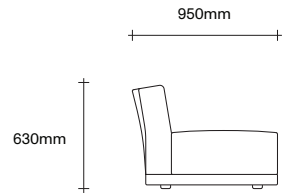

SIMON JAMES

2.5 Seater
Chaise

2.5 Seater
No Arms

2.5 Seater
One Arm Chaise

2.5 Seater
One Arm

2.5 Seater
Two Arm

3 Seater Configurations

SIMON JAMES

3 Seater
Chaise

3 Seater
No Arms

3 Seater
One Arm Chaise

3 Seater
One Arm

3 Seater
Two Arm

3.5 Seater Configurations

SIMON JAMES

3.5 Seater
Chaise

3.5 Seater
No Arms

3.5 Seater
One Arm Chaise

3.5 Seater
One Arm

3.5 Seater
Two Arm

Sur Sofa Cushion Options

SIMON JAMES

Large Square Cushion

Small Rectangular Cushion