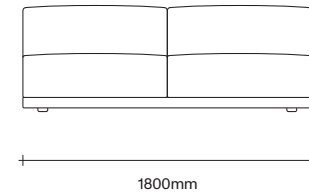

simonjames.co.nz

Sur Sofa Standard Modules

SIMON JAMES

47 Normanby Road
Mt Eden
Auckland 1024
Ph +64 9 377 5556

simonjames.co.nz

Sur Sofa Wide Modules

SIMON JAMES

2.5 Seater Configurations

SIMON JAMES

2.5 Seater
Chaise

2.5 Seater
No Arms

2.5 Seater
One Arm Chaise

2.5 Seater
One Arm

2.5 Seater
Two Arm

3 Seater Configurations

SIMON JAMES