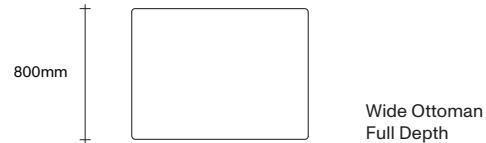

Sur Sofa Wide Modules

SIMON JAMES