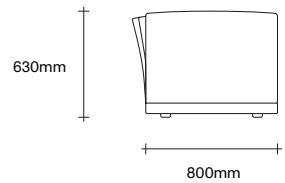

3 Seater
Chaise

3 Seater
No Arms

3 Seater
One Arm Chaise

3 Seater
One Arm

3 Seater
Two Arm

3.5 Seater Configurations

SIMON JAMES

3.5 Seater
Chaise

3.5 Seater
No Arms

3.5 Seater
One Arm Chaise

3.5 Seater
One Arm

3.5 Seater
Two Arm

Sur Sofa Cushion Options

SIMON JAMES

Large Square Cushion

Small Rectangular Cushion