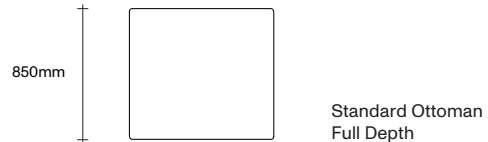

Sur Sofa Standard Modules

SIMON JAMES

47 Normanby Road
Mt Eden
Auckland 1024
Ph +64 9 377 5556

simonjames.co.nz