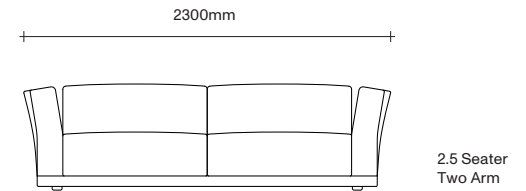

2.5 Seater Configurations

SIMON JAMES

47 Normanby Road
Mt Eden
Auckland 1024
Ph +64 9 377 5556

simonjames.co.nz