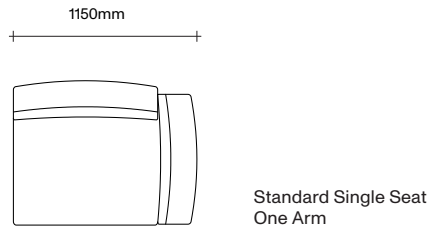

Sur Sofa Standard Modules

SIMON JAMES

47 Normanby Road
Mt Eden
Auckland 1024
Ph +64 9 377 5556

simonjames.co.nz