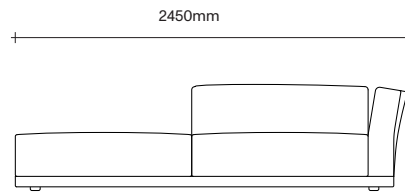

### 3 Seater Configurations

# SIMON JAMES

3 Seater  
Chaise

3 Seater  
No Arms

3 Seater  
One Arm Chaise

3 Seater  
One Arm

3 Seater  
Two Arm

47 Normanby Road  
Mt Eden  
Auckland 1024  
Ph +64 9 377 5556

[simonjames.co.nz](http://simonjames.co.nz)

3.5 Seater Configurations

SIMON JAMES

3.5 Seater  
Chaise

3.5 Seater  
No Arms

3.5 Seater  
One Arm Chaise

3.5 Seater  
One Arm

3.5 Seater  
Two Arm

Sur Sofa Cushion Options