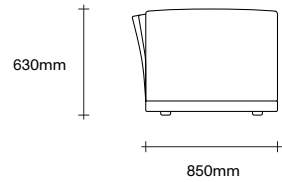

3.5 Seater Configurations

SIMON JAMES

3.5 Seater  
Chaise

3.5 Seater  
No Arms

3.5 Seater  
One Arm Chaise

3.5 Seater  
One Arm

3.5 Seater  
Two Arm

Sur Sofa Cushion Options