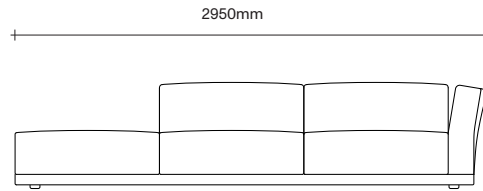

3.5 Seater Configurations

SIMON JAMES

3.5 Seater  
Chaise

3.5 Seater  
No Arms

3.5 Seater  
One Arm Chaise

3.5 Seater  
One Arm

3.5 Seater  
Two Arm

Sur Sofa Cushion Options

SIMON JAMES

Large Square Cushion

Small Rectangular Cushion

Oversized Cushion

**SIMON JAMES**

Copyright © 2017 Simon James Design Limited (SJD)  
Private and Confidential. No designs, concepts or ideas in this document  
may be used without prior written agreement of SJD.