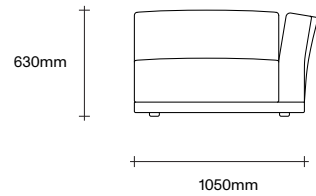

Sur Sofa Standard Modules

SIMON JAMES

47 Normanby Road
Mt Eden
Auckland 1024
Ph +64 9 377 5556

simonjames.co.nz