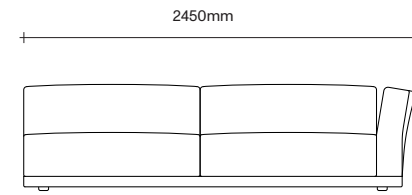

### 3 Seater Configurations

# SIMON JAMES

3 Seater  
Chaise

3 Seater  
No Arms

3 Seater  
One Arm Chaise

3 Seater  
One Arm

3 Seater  
Two Arm

47 Normanby Road  
Mt Eden  
Auckland 1024  
Ph +64 9 377 5556

[simonjames.co.nz](http://simonjames.co.nz)

3.5 Seater Configurations

SIMON JAMES

3.5 Seater  
Chaise

3.5 Seater  
No Arms

3.5 Seater  
One Arm Chaise

3.5 Seater  
One Arm

3.5 Seater  
Two Arm

Sur Sofa Cushion Options