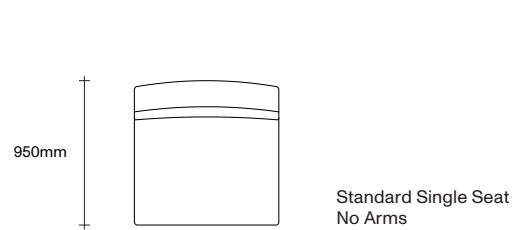

Sur Sofa Standard Modules

SIMON JAMES

47 Normanby Road
Mt Eden
Auckland 1024
Ph +64 9 377 5556

simonjames.co.nz