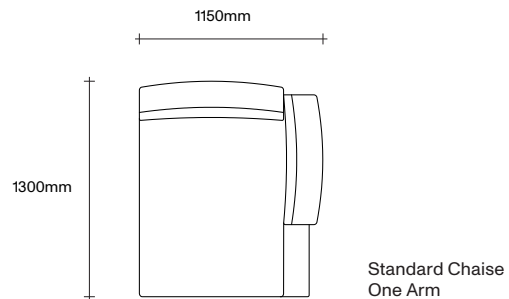

Sur Sofa Standard Modules

SIMON JAMES

47 Normanby Road
Mt Eden
Auckland 1024
Ph +64 9 377 5556

simonjames.co.nz