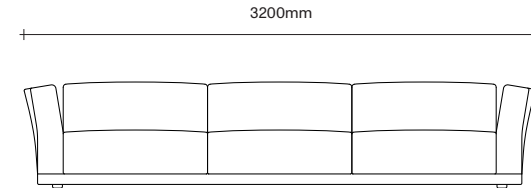

Modules are united by a common base plinth which appears to hover just off the floor, building the visual foundation of the sofa. The seat and back are composed of multi-density foam and feather fill, designed to offer superior comfort. Subtle curves to the backrests and arms further add to this sculptural visual language.

3.5 Seater Configurations

SIMON JAMES

3.5 Seater  
Chaise

3.5 Seater  
No Arms

3.5 Seater  
One Arm Chaise

3.5 Seater  
One Arm

3.5 Seater  
Two Arm

Sur Sofa Cushion Options

SIMON JAMES

Large Square Cushion

Small Rectangular Cushion

Oversized Cushion

**SIMON JAMES**

Copyright © 2017 Simon James Design Limited (SJD)  
Private and Confidential. No designs, concepts or ideas in this document  
may be used without prior written agreement of SJD.