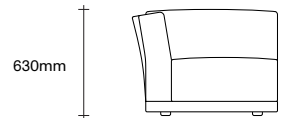

3.5 Seater Configurations

SIMON JAMES

3.5 Seater  
Chaise

3.5 Seater  
No Arms

3.5 Seater  
One Arm Chaise

3.5 Seater  
One Arm

3.5 Seater  
Two Arm

Sur Sofa Cushion Options