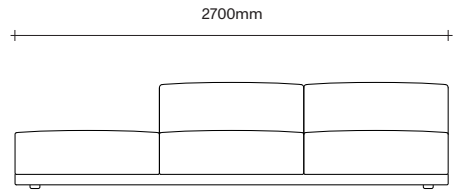

### 3 Seater Configurations

# SIMON JAMES

3 Seater  
Chaise

3 Seater  
No Arms

3 Seater  
One Arm Chaise

3 Seater  
One Arm

3 Seater  
Two Arm

47 Normanby Road  
Mt Eden  
Auckland 1024  
Ph +64 9 377 5556

[simonjames.co.nz](http://simonjames.co.nz)

3.5 Seater Configurations

SIMON JAMES

3.5 Seater  
Chaise

3.5 Seater  
No Arms

3.5 Seater  
One Arm Chaise

3.5 Seater  
One Arm

3.5 Seater  
Two Arm

Sur Sofa Cushion Options