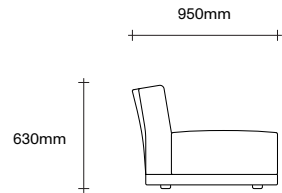

### 3 Seater Configurations

# SIMON JAMES

3 Seater  
Chaise

3 Seater  
No Arms

3 Seater  
One Arm Chaise

3 Seater  
One Arm

3 Seater  
Two Arm

47 Normanby Road  
Mt Eden  
Auckland 1024  
Ph +64 9 377 5556

[simonjames.co.nz](http://simonjames.co.nz)

3.5 Seater Configurations

SIMON JAMES

3.5 Seater  
Chaise

3.5 Seater  
No Arms

3.5 Seater  
One Arm Chaise

3.5 Seater  
One Arm

3.5 Seater  
Two Arm

Sur Sofa Cushion Options