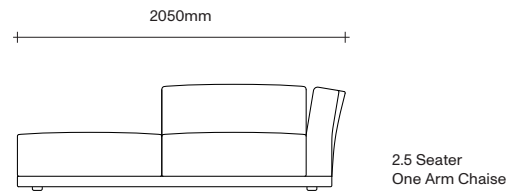

2.5 Seater Configurations

SIMON JAMES

47 Normanby Road
Mt Eden
Auckland 1024
Ph +64 9 377 5556

simonjames.co.nz