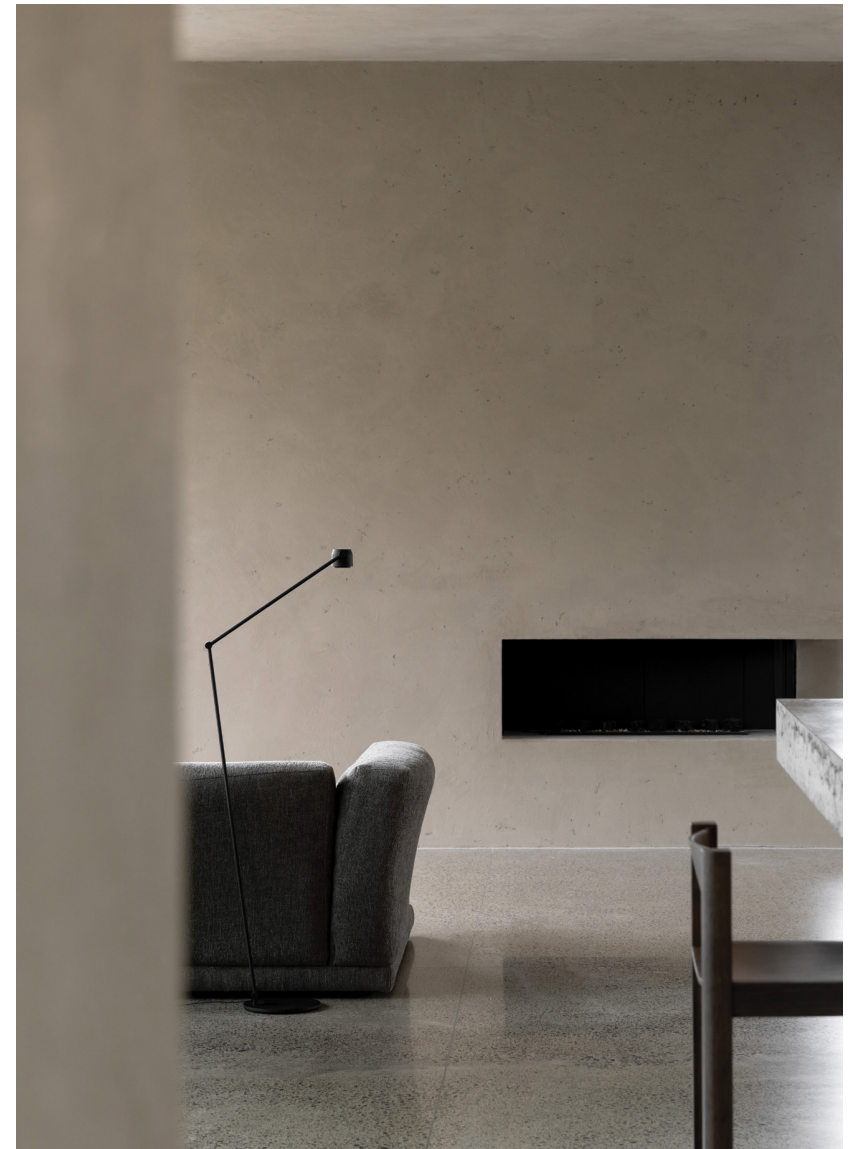

SIMON JAMES

The Sur Sofa by Simon James is a modular sofa system that allows you to build and create the ideal configuration for your home. Subtle sculptural curves are offset by the grounded form and generous size, creating a sofa that is both inviting and refined.

Modules are united by a common base plinth which appears to hover just off the floor, building the visual foundation of the sofa. The seat and back are composed of multi-density foam and feather fill, designed to offer superior comfort. Subtle curves to the backrests and arms further add to this sculptural visual language.

The Sur Sofa is available as a 2.5, 3 and 3.5 seater, as well as various modular configurations. Throw cushions are sold separately.

Made in New Zealand

47 Normanby Road
Mt Eden
Auckland 1024
Ph +64 9 377 5556

simonjames.co.nz