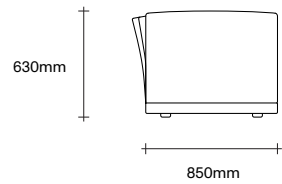

### 3 Seater Configurations

# SIMON JAMES

3 Seater  
Chaise

3 Seater  
No Arms

3 Seater  
One Arm Chaise

3 Seater  
One Arm

3 Seater  
Two Arm

47 Normanby Road  
Mt Eden  
Auckland 1024  
Ph +64 9 377 5556

[simonjames.co.nz](http://simonjames.co.nz)

3.5 Seater Configurations

SIMON JAMES

3.5 Seater  
Chaise

3.5 Seater  
No Arms

3.5 Seater  
One Arm Chaise

3.5 Seater  
One Arm

3.5 Seater  
Two Arm

Sur Sofa Cushion Options