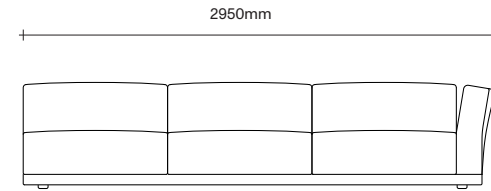

3.5 Seater Configurations

SIMON JAMES

3.5 Seater  
Chaise

3.5 Seater  
No Arms

3.5 Seater  
One Arm Chaise

3.5 Seater  
One Arm

3.5 Seater  
Two Arm

Sur Sofa Cushion Options

SIMON JAMES

Large Square Cushion

Small Rectangular Cushion

Oversized Cushion

**SIMON JAMES**

Copyright © 2017 Simon James Design Limited (SJD)  
Private and Confidential. No designs, concepts or ideas in this document  
may be used without prior written agreement of SJD.