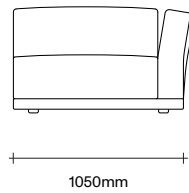

Sur Sofa Standard Modules

SIMON JAMES

47 Normanby Road
Mt Eden
Auckland 1024
Ph +64 9 377 5556

simonjames.co.nz