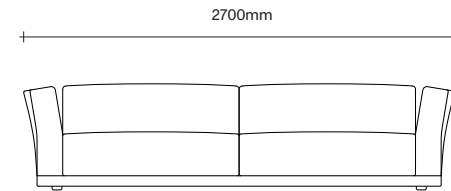

### 3 Seater Configurations

# SIMON JAMES

3 Seater  
Chaise

3 Seater  
No Arms

3 Seater  
One Arm Chaise

3 Seater  
One Arm

3 Seater  
Two Arm

47 Normanby Road  
Mt Eden  
Auckland 1024  
Ph +64 9 377 5556

[simonjames.co.nz](http://simonjames.co.nz)

3.5 Seater Configurations

SIMON JAMES

3.5 Seater  
Chaise

3.5 Seater  
No Arms

3.5 Seater  
One Arm Chaise

3.5 Seater  
One Arm

3.5 Seater  
Two Arm

Sur Sofa Cushion Options