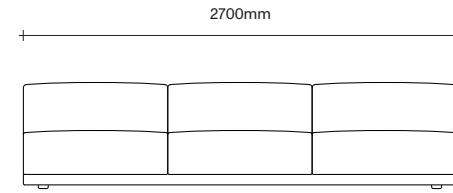

### 3 Seater Configurations

# SIMON JAMES

3 Seater  
Chaise

3 Seater  
No Arms

3 Seater  
One Arm Chaise

3 Seater  
One Arm

3 Seater  
Two Arm

47 Normanby Road  
Mt Eden  
Auckland 1024  
Ph +64 9 377 5556

[simonjames.co.nz](http://simonjames.co.nz)

3.5 Seater Configurations

SIMON JAMES

3.5 Seater  
Chaise

3.5 Seater  
No Arms

3.5 Seater  
One Arm Chaise

3.5 Seater  
One Arm

3.5 Seater  
Two Arm

Sur Sofa Cushion Options