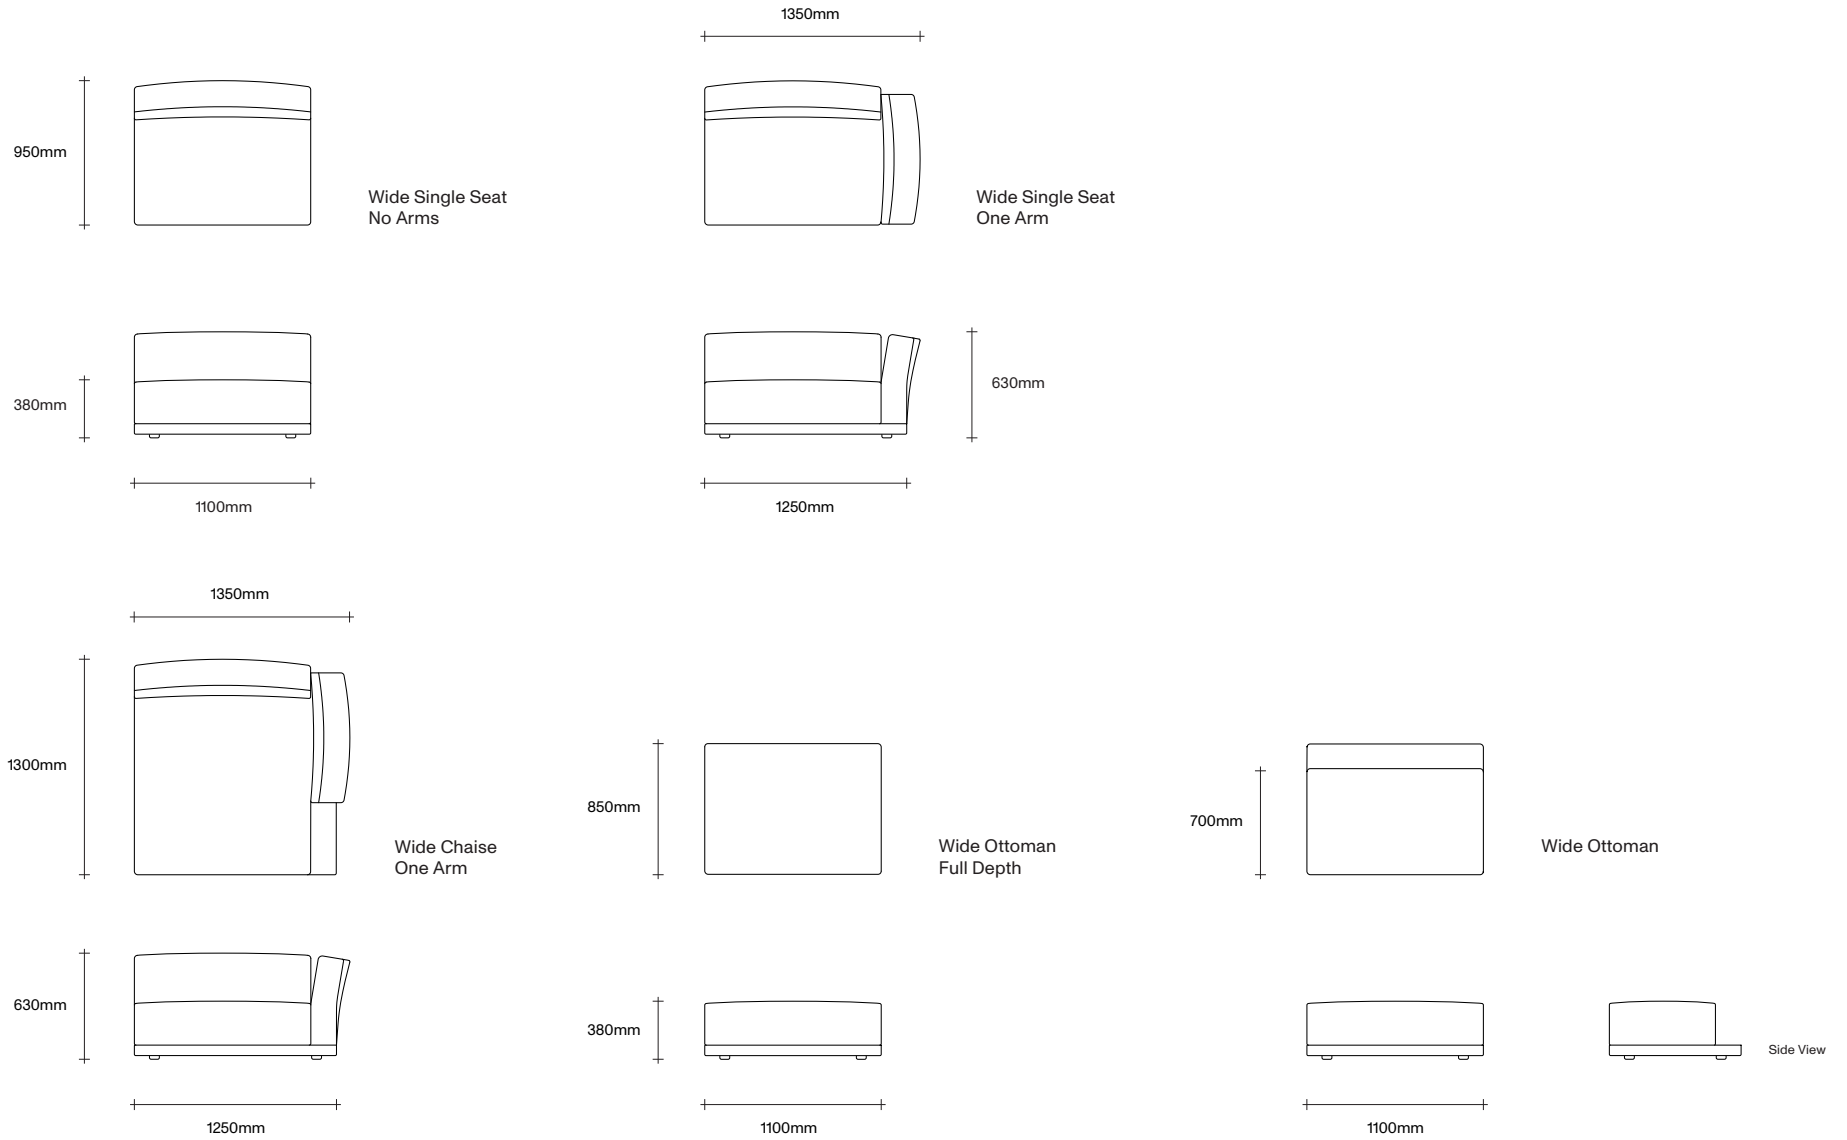

Sur Sofa Wide Modules

SIMON JAMES

47 Normanby Road
Mt Eden
Auckland 1024
Ph +64 9 377 5556

simonjames.co.nz