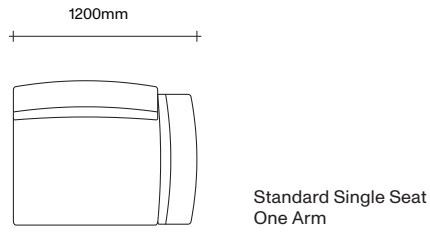

Sur Sofa Standard Modules

SIMON JAMES

47 Normanby Road
Mt Eden
Auckland 1024
Ph +64 9 377 5556

simonjames.co.nz