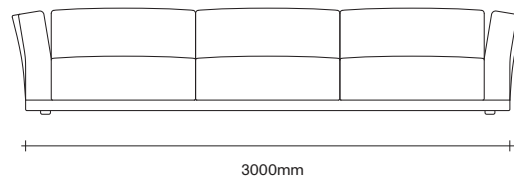

Modules are united by a common base plinth, which appears to hover just off the floor, this builds the visual foundation of the sofa. The seat and back are comprised of multi-density foam and feather fill, designed to offer superior comfort. Subtle curves to the backrests and arms further add to this sculptural visual language.

2 Seater Long Configurations

SIMON JAMES

2 Seater Long Chaise

2 Seater Long No Arms

2 Seater Long One Arm Chaise

2 Seater Long One Arm

2 Seater Long Two Arm

3 Seater Configurations

SIMON JAMES

3 Seater  
Chaise

3 Seater  
No Arms

3 Seater  
One Arm Chaise

3 Seater  
One Arm

3 Seater  
Two Arm

Sur Cushion Options

SIMON JAMES