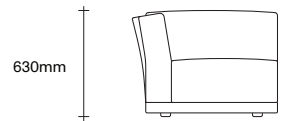

simonjames.co.nz

2 Seater Configurations

SIMON JAMES

2 Seater  
Chaise

2 Seater  
No Arms

2 Seater  
One Arm Chaise

2 Seater  
One Arm

2 Seater  
Two Arm

2 Seater Long Configurations

SIMON JAMES

2 Seater Long Chaise

2 Seater Long No Arms

2 Seater Long One Arm Chaise

2 Seater Long One Arm

2 Seater Long Two Arm

3 Seater Configurations

SIMON JAMES

3 Seater  
Chaise

3 Seater  
No Arms

3 Seater  
One Arm Chaise

3 Seater  
One Arm

3 Seater  
Two Arm

Sur Cushion Options

SIMON JAMES