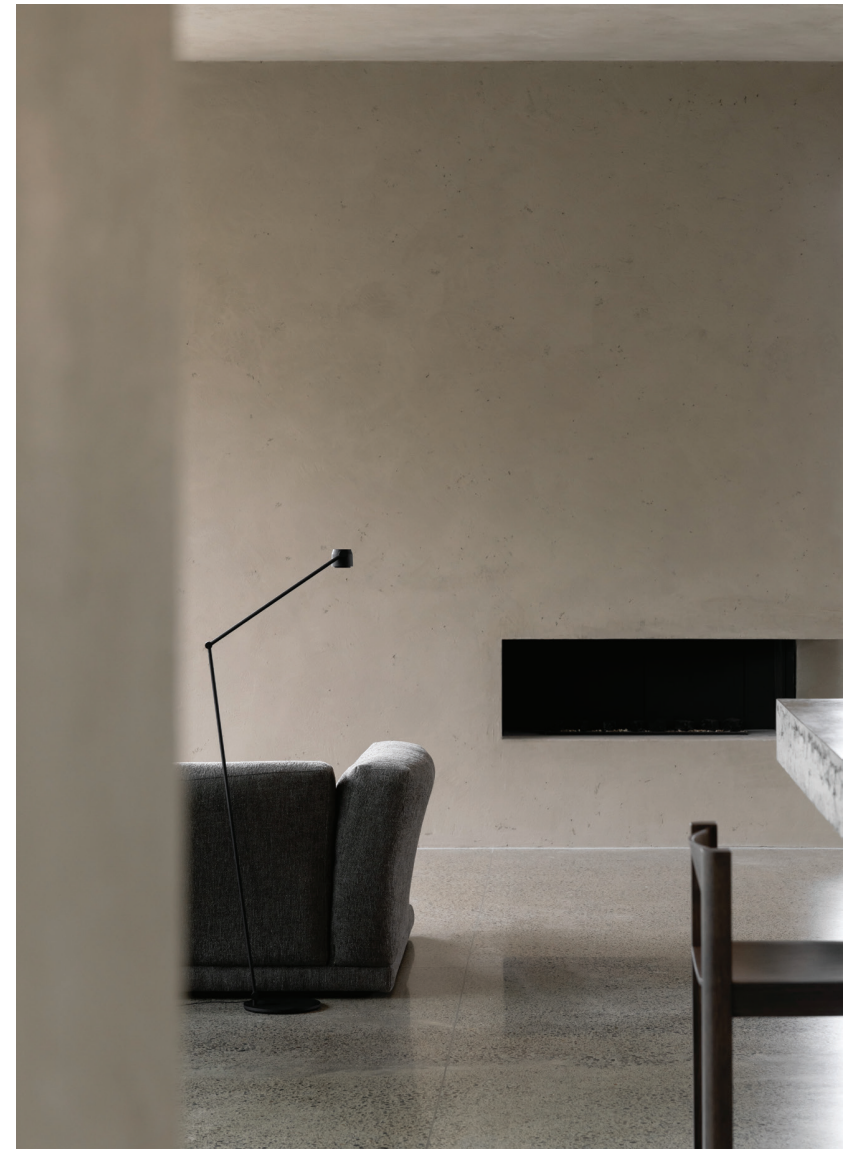

SIMON JAMES

The Sur Sofa by Simon James is a modular sofa system that allows you to build and create the ideal configuration for your home. Subtle sculptural curves are offset by the grounded form and generous size, creating a sofa that is both inviting and refined.

Modules are united by a common base plinth, which appears to hover just off the floor, this builds the visual foundation of the sofa. The seat and back are comprised of multi-density foam and feather fill, designed to offer superior comfort. Subtle curves to the backrests and arms further add to this sculptural visual language.

The Sur Sofa is available as a standard 2 and 3 seater, as well as various modular configurations. Throw cushions are sold separately.

Made in New Zealand

47 Normanby Road
Mt Eden
Auckland 1024
Ph +64 9 377 5556

simonjames.co.nz