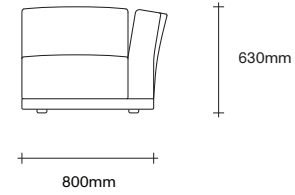

Sur Sofa Standard Modules

SIMON JAMES

47 Normanby Road
Mt Eden
Auckland 1024
Ph +64 9 377 5556

simonjames.co.nz