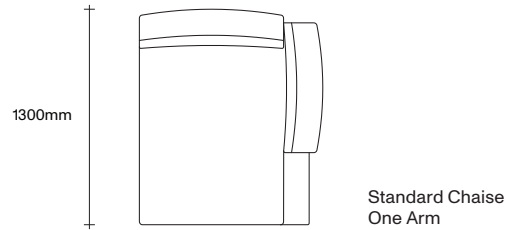

Sur Sofa Standard Modules

SIMON JAMES

47 Normanby Road
Mt Eden
Auckland 1024
Ph +64 9 377 5556

simonjames.co.nz