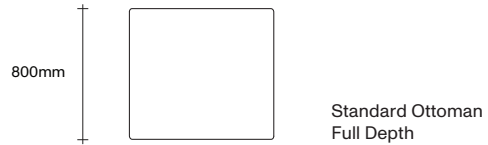

Sur Sofa Standard Modules

SIMON JAMES

47 Normanby Road
Mt Eden
Auckland 1024
Ph +64 9 377 5556

simonjames.co.nz