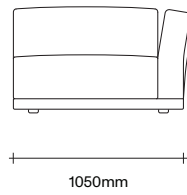

Sur Sofa Standard Modules

SIMON JAMES

47 Normanby Road
Mt Eden
Auckland 1024
Ph +64 9 377 5556

simonjames.co.nz