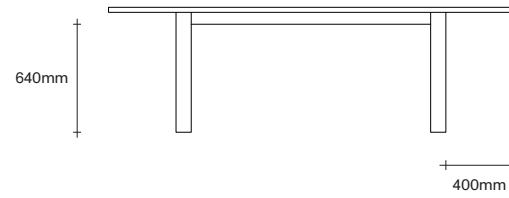

47 Normanby Road  
Mt Eden  
Auckland 1024  
Ph +64 9 377 5556

[simonjames.co.nz](http://simonjames.co.nz)

Shade Table Dimensions

SIMON JAMES

47 Normanby Road  
Mt Eden  
Auckland 1024  
Ph +64 9 377 5556

[simonjames.co.nz](http://simonjames.co.nz)

Shade Table Dimensions

SIMON JAMES

**SIMON JAMES**

Copyright © 2017 Simon James Design Limited (SJD)  
Private and Confidential. No designs, concepts or ideas in this document  
may be used without prior written agreement of SJD.