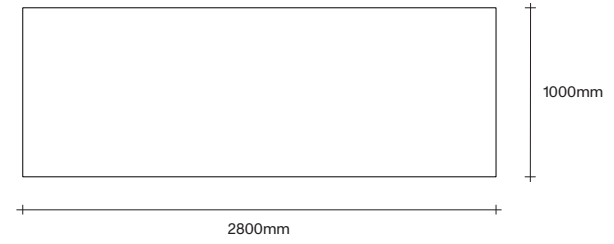

47 Normanby Road  
Mt Eden  
Auckland 1024  
Ph +64 9 377 5556

[simonjames.co.nz](http://simonjames.co.nz)

Shade Table Dimensions

SIMON JAMES

47 Normanby Road  
Mt Eden  
Auckland 1024  
Ph +64 9 377 5556

[simonjames.co.nz](http://simonjames.co.nz)

Shade Table Dimensions

SIMON JAMES

**SIMON JAMES**

Copyright © 2017 Simon James Design Limited (SJD)  
Private and Confidential. No designs, concepts or ideas in this document  
may be used without prior written agreement of SJD.