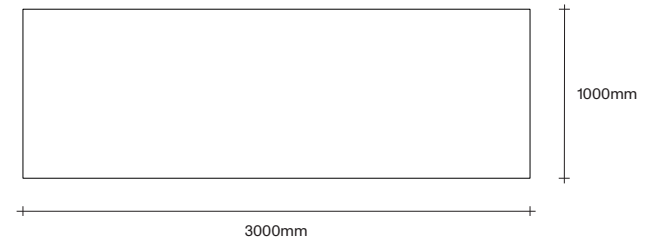

47 Normanby Road  
Mt Eden  
Auckland 1024  
Ph +64 9 377 5556

[simonjames.co.nz](http://simonjames.co.nz)

Shade Table Dimensions

SIMON JAMES

47 Normanby Road  
Mt Eden  
Auckland 1024  
Ph +64 9 377 5556

[simonjames.co.nz](http://simonjames.co.nz)

Shade Table Dimensions

SIMON JAMES

**SIMON JAMES**

Copyright © 2017 Simon James Design Limited (SJD)  
Private and Confidential. No designs, concepts or ideas in this document  
may be used without prior written agreement of SJD.