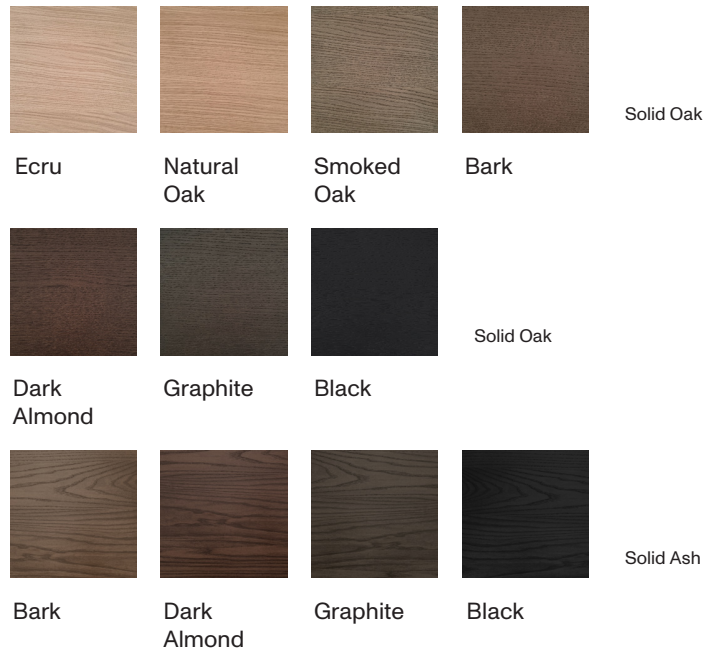

SIMON JAMES

The Shade Table by Simon James translates bold, brutalist forms into a large dining or meeting table. Inset block legs of significant proportions create both generous seating space and a grounded presence, whilst a subtle cantilever of the table top gives lightness to the overall composition.

The Dining Table celebrates the warmth and integrity of a solid timber top. Designed for generous dining settings, it is available in a range of sizes and comfortably accommodates larger groups.

Made in New Zealand

47 Normanby Road
Mt Eden
Auckland 1024
Ph +64 9 377 5556

simonjames.co.nz