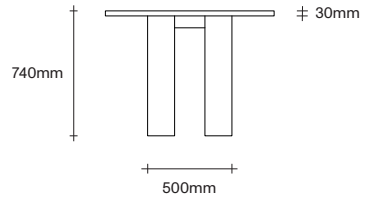

47 Normanby Road  
Mt Eden  
Auckland 1024  
Ph +64 9 377 5556

[simonjames.co.nz](http://simonjames.co.nz)

Shade Table Dimensions

SIMON JAMES

47 Normanby Road  
Mt Eden  
Auckland 1024  
Ph +64 9 377 5556

[simonjames.co.nz](http://simonjames.co.nz)

Shade Table Dimensions

SIMON JAMES

**SIMON JAMES**

Copyright © 2017 Simon James Design Limited (SJD)  
Private and Confidential. No designs, concepts or ideas in this document  
may be used without prior written agreement of SJD.