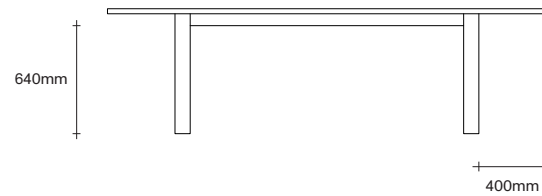

47 Normanby Road  
Mt Eden  
Auckland 1024  
Ph +64 9 377 5556

[simonjames.co.nz](http://simonjames.co.nz)

Shade Table Dimensions

SIMON JAMES

47 Normanby Road  
Mt Eden  
Auckland 1024  
Ph +64 9 377 5556

[simonjames.co.nz](http://simonjames.co.nz)

Shade Table Dimensions

SIMON JAMES

**SIMON JAMES**

Copyright © 2017 Simon James Design Limited (SJD)  
Private and Confidential. No designs, concepts or ideas in this document  
may be used without prior written agreement of SJD.