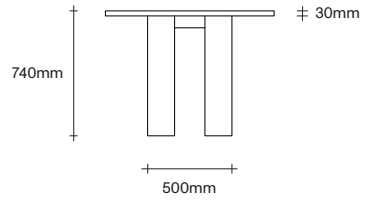

47 Normanby Road  
Mt Eden  
Auckland 1024  
Ph +64 9 377 5556

[simonjames.co.nz](http://simonjames.co.nz)

Shade Table Dimensions

SIMON JAMES

47 Normanby Road  
Mt Eden  
Auckland 1024  
Ph +64 9 377 5556

[simonjames.co.nz](http://simonjames.co.nz)

Shade Table Dimensions

SIMON JAMES

**SIMON JAMES**

Copyright © 2017 Simon James Design Limited (SJD)  
Private and Confidential. No designs, concepts or ideas in this document  
may be used without prior written agreement of SJD.