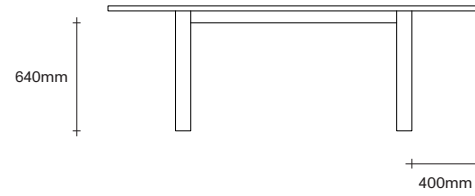

47 Normanby Road  
Mt Eden  
Auckland 1024  
Ph +64 9 377 5556

[simonjames.co.nz](http://simonjames.co.nz)

Shade Table Dimensions

SIMON JAMES

47 Normanby Road  
Mt Eden  
Auckland 1024  
Ph +64 9 377 5556

[simonjames.co.nz](http://simonjames.co.nz)

Shade Table Dimensions

SIMON JAMES

**SIMON JAMES**

Copyright © 2017 Simon James Design Limited (SJD)  
Private and Confidential. No designs, concepts or ideas in this document  
may be used without prior written agreement of SJD.