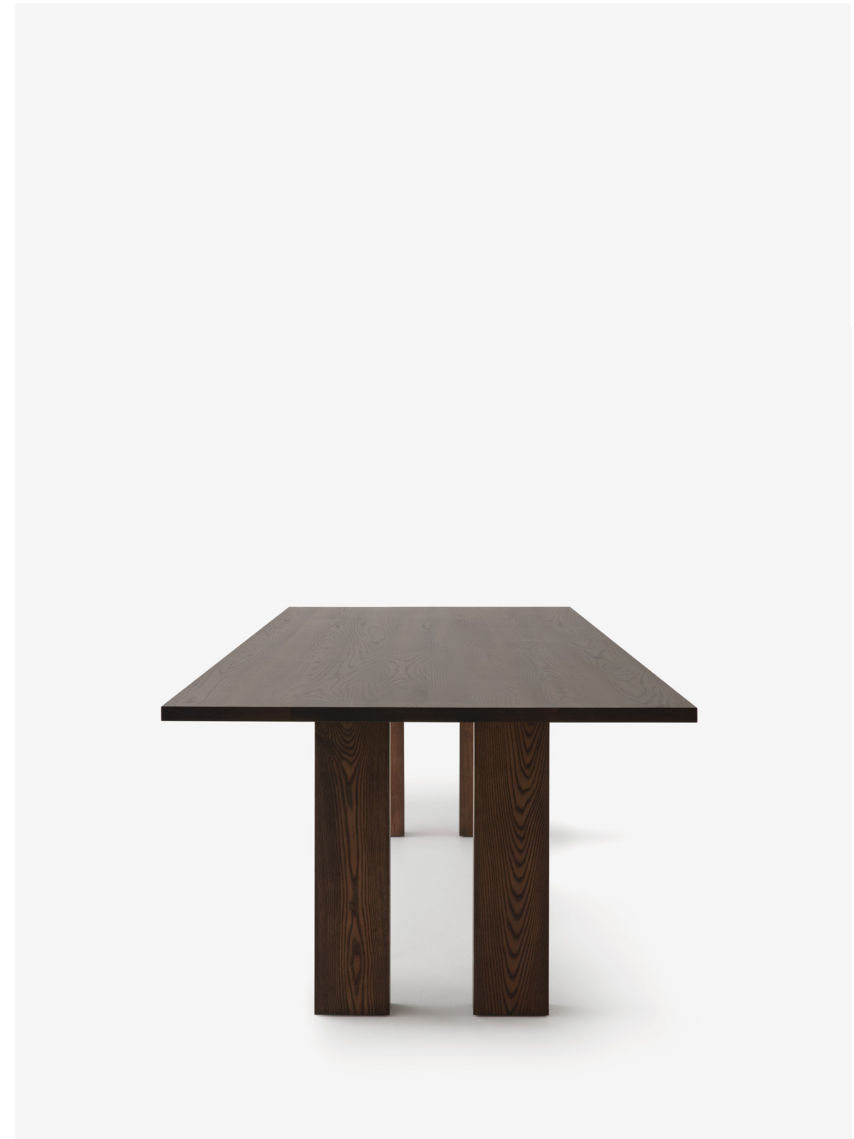

# SIMON JAMES

The Shade Table by Simon James translates bold, brutalist forms into a large dining or meeting table. Inset block legs of significant proportions create both generous seating space and a grounded presence, whilst a subtle cantilever of the table top gives lightness to the overall composition.

The Dining Table celebrates the warmth and integrity of a solid timber top. Designed for generous dining settings, it is available in a range of sizes and comfortably accommodates larger groups.

Made in New Zealand