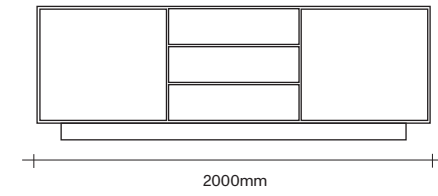

simonjames.co.nz

Sideboard Unit on Legs Dimensions

3 Cupboards

2 Cupboards
2 Drawers

6 Drawers

2 Drawers
2 Cupboards

SIMON JAMES

Custom configuration, power access and full oak veneer back available on request.
Provisional tip kits for drawer units.

Sideboards and Units on Plinth Dimensions

SIMON JAMES

3 Cupboards

2 Cupboards
3 Drawers

4 Drawers

6 Drawers

Single Tallboy

Double Tallboy