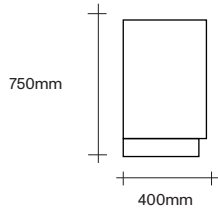

simonjames.co.nz

Sideboard Unit on Legs Dimensions

3 Cupboards

2 Cupboards
2 Drawers

6 Drawers

2 Drawers
2 Cupboards

SIMON JAMES

Custom configuration, power access and full oak veneer back available on request.
Provisional tip kits for drawer units.

Sideboards and Units on Plinth Dimensions

SIMON JAMES

3 Cupboards

2 Cupboards
3 Drawers

4 Drawers

6 Drawers

Single Tallboy

Double Tallboy