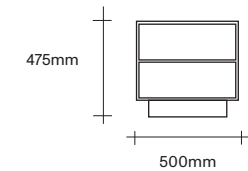

Bedside Unit