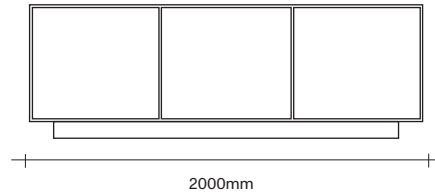

simonjames.co.nz

Sideboard Unit on Legs Dimensions

3 Cupboards

2 Cupboards
2 Drawers

6 Drawers

2 Drawers
2 Cupboards

SIMON JAMES

Custom configuration, power access and full oak veneer back available on request.
Provisional tip kits for drawer units.

Sideboards and Units on Plinth Dimensions

SIMON JAMES

3 Cupboards

2 Cupboards
3 Drawers

4 Drawers

6 Drawers

Single Tallboy

Double Tallboy