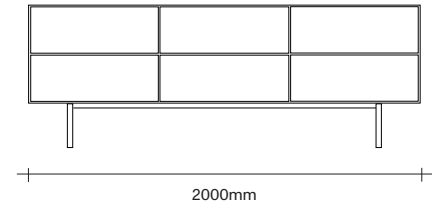

simonjames.co.nz

Sideboard Unit on Legs Dimensions

3 Cupboards

2 Cupboards
2 Drawers

6 Drawers

2 Drawers
2 Cupboards

SIMON JAMES

Custom configuration, power access and full oak veneer back available on request.
Provisional tip kits for drawer units.

Sideboards and Units on Plinth Dimensions

SIMON JAMES

3 Cupboards

2 Cupboards
3 Drawers

4 Drawers

6 Drawers

Single Tallboy

Double Tallboy