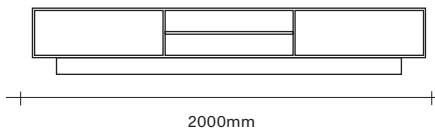

simonjames.co.nz

Sideboard Unit on Legs Dimensions

3 Cupboards

2 Cupboards
2 Drawers

6 Drawers

2 Drawers
2 Cupboards

SIMON JAMES

Custom configuration, power access and full oak veneer back available on request.
Provisional tip kits for drawer units.

Sideboards and Units on Plinth Dimensions

SIMON JAMES

3 Cupboards

2 Cupboards
3 Drawers

4 Drawers

6 Drawers

Single Tallboy

Double Tallboy