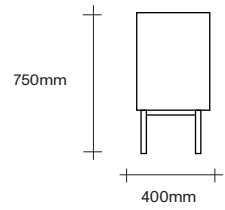

simonjames.co.nz

Sideboard Unit on Legs Dimensions

3 Cupboards

2 Cupboards
2 Drawers

6 Drawers

2 Drawers
2 Cupboards

SIMON JAMES

Custom configuration, power access and full oak veneer back available on request.
Provisional tip kits for drawer units.

Sideboards and Units on Plinth Dimensions

SIMON JAMES

3 Cupboards

2 Cupboards
3 Drawers

4 Drawers

6 Drawers

Single Tallboy

Double Tallboy