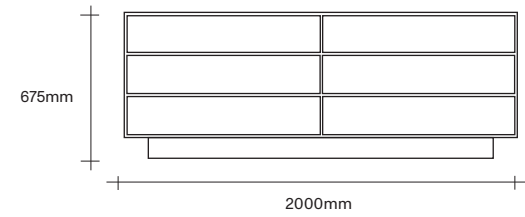

simonjames.co.nz

Sideboard Unit on Legs Dimensions

3 Cupboards

2 Cupboards
2 Drawers

6 Drawers

2 Drawers
2 Cupboards

SIMON JAMES

Custom configuration, power access and full oak veneer back available on request.
Provisional tip kits for drawer units.

Sideboards and Units on Plinth Dimensions

SIMON JAMES

3 Cupboards

2 Cupboards
3 Drawers

4 Drawers

6 Drawers

Single Tallboy

Double Tallboy