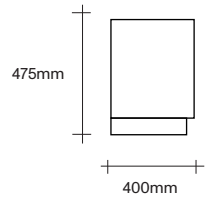

simonjames.co.nz

Sideboard Unit on Legs Dimensions

3 Cupboards

2 Cupboards
2 Drawers

6 Drawers

2 Drawers
2 Cupboards

SIMON JAMES

Custom configuration, power access and full oak veneer back available on request.
Provisional tip kits for drawer units.

Sideboards and Units on Plinth Dimensions

SIMON JAMES

3 Cupboards

2 Cupboards
3 Drawers

4 Drawers

6 Drawers

Single Tallboy

Double Tallboy