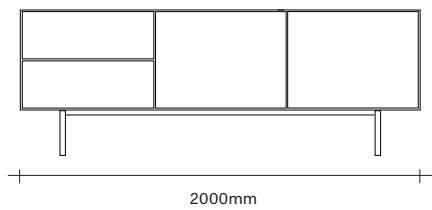

simonjames.co.nz

Sideboard Unit on Legs Dimensions

3 Cupboards

2 Cupboards
2 Drawers

6 Drawers

2 Drawers
2 Cupboards

SIMON JAMES

Custom configuration, power access and full oak veneer back available on request.
Provisional tip kits for drawer units.

Sideboards and Units on Plinth Dimensions

SIMON JAMES

3 Cupboards

2 Cupboards
3 Drawers

4 Drawers

6 Drawers

Single Tallboy

Double Tallboy