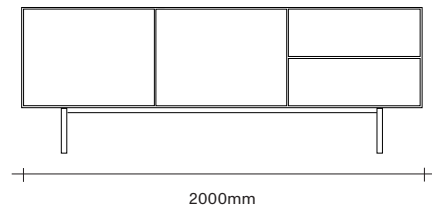

simonjames.co.nz

Sideboard Unit on Legs Dimensions

3 Cupboards

2 Cupboards
2 Drawers

6 Drawers

2 Drawers
2 Cupboards

SIMON JAMES

Custom configuration, power access and full oak veneer back available on request.
Provisional tip kits for drawer units.