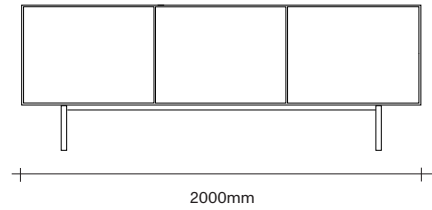

simonjames.co.nz

Sideboard Unit on Legs Dimensions

3 Cupboards

2 Cupboards
2 Drawers

6 Drawers

2 Drawers
2 Cupboards

SIMON JAMES

Custom configuration, power access and full oak veneer back available on request.
Provisional tip kits for drawer units.