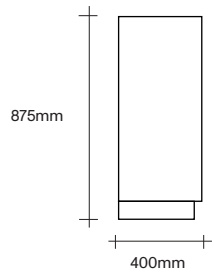

simonjames.co.nz

Sideboard Unit on Legs Dimensions

3 Cupboards

2 Cupboards
2 Drawers

6 Drawers

2 Drawers
2 Cupboards

SIMON JAMES

Custom configuration, power access and full oak veneer back available on request.
Provisional tip kits for drawer units.

Sideboards and Units on Plinth Dimensions

SIMON JAMES

3 Cupboards

2 Cupboards
3 Drawers

4 Drawers

6 Drawers

Single Tallboy

Double Tallboy