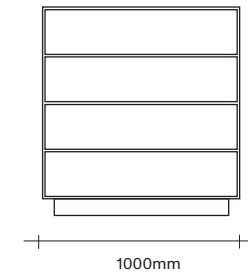

simonjames.co.nz

Sideboard Unit on Legs Dimensions

3 Cupboards

2 Cupboards
2 Drawers

6 Drawers

2 Drawers
2 Cupboards

SIMON JAMES

Custom configuration, power access and full oak veneer back available on request.
Provisional tip kits for drawer units.

Sideboards and Units on Plinth Dimensions

SIMON JAMES

3 Cupboards

2 Cupboards
3 Drawers

4 Drawers

6 Drawers

Single Tallboy

Double Tallboy