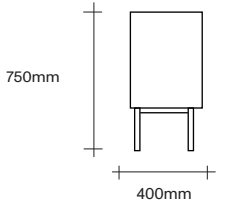

simonjames.co.nz

Sideboard Unit on Legs Dimensions

3 Cupboards

2 Cupboards
2 Drawers

6 Drawers

2 Drawers
2 Cupboards

SIMON JAMES

Custom configuration, power access and full oak veneer back available on request.
Provisional tip kits for drawer units.

Sideboards and Units on Plinth Dimensions

SIMON JAMES

3 Cupboards

2 Cupboards
3 Drawers

4 Drawers

6 Drawers

Single Tallboy

Double Tallboy