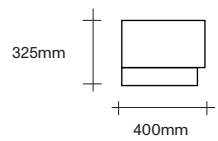

simonjames.co.nz

Sideboard Unit on Legs Dimensions

3 Cupboards

2 Cupboards
2 Drawers

6 Drawers

2 Drawers
2 Cupboards

SIMON JAMES

Custom configuration, power access and full oak veneer back available on request.
Provisional tip kits for drawer units.

Sideboards and Units on Plinth Dimensions

SIMON JAMES

3 Cupboards

2 Cupboards
3 Drawers

4 Drawers

6 Drawers

Single Tallboy

Double Tallboy