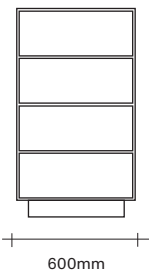

simonjames.co.nz

Sideboard Unit on Legs Dimensions

3 Cupboards

2 Cupboards
2 Drawers

6 Drawers

2 Drawers
2 Cupboards

SIMON JAMES

Custom configuration, power access and full oak veneer back available on request.
Provisional tip kits for drawer units.

Sideboards and Units on Plinth Dimensions

SIMON JAMES

3 Cupboards

2 Cupboards
3 Drawers

4 Drawers

6 Drawers

Single Tallboy

Double Tallboy