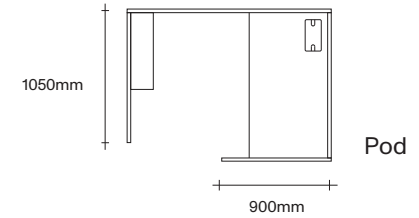

Single with 3 Extensions

GPO

USB

Data

Softwiring Options

47 Normanby Road
Mt Eden
Auckland 1024
Ph +64 9 377 5556

simonjames.co.nz

Remote Desk, Leaner and Pod Dimensions

SIMON JAMES

Remote Desking Possible Configurations

Desk Duo
with Extension

Single Desk

Desk Single
with 3 Extensions

Desk Duo
with 2 Extensions

Remote Pod Possible Configurations

Single Pod
Left