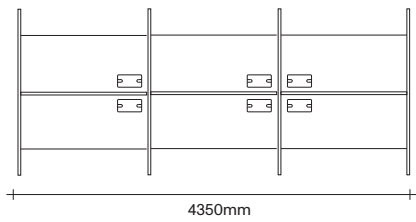

SIMON JAMES

Duo

Single

Duo with Extension

Single with Extension

Duo with 2 Extensions

Single with 2 Extensions

Duo with 3 Extensions

Single with 3 Extensions

GPO

USB

Data

Softwiring Options

47 Normanby Road
Mt Eden
Auckland 1024
Ph +64 9 377 5556

simonjames.co.nz

Remote Desk, Leaner and Pod Dimensions