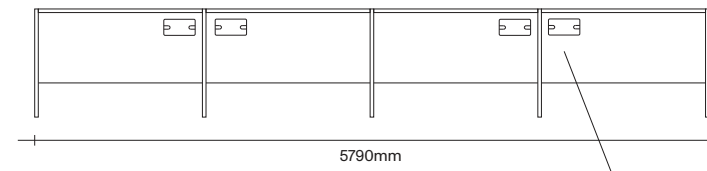

SIMON JAMES

Duo

Single

Duo with Extension

Single with Extension

Duo with 2 Extensions

Single with 2 Extensions

Duo with 3 Extensions

Single with 3 Extensions

GPO

USB

Data

Softwiring Options

47 Normanby Road
Mt Eden
Auckland 1024
Ph +64 9 377 5556

simonjames.co.nz

Remote Desk, Leaner and Pod Dimensions