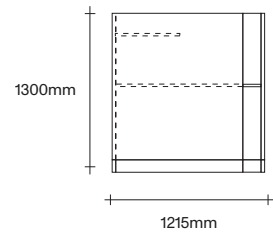

Single with 3 Extensions

GPO

USB

Data

Softwiring Options

47 Normanby Road
Mt Eden
Auckland 1024
Ph +64 9 377 5556

simonjames.co.nz

Remote Desk, Leaner and Pod Dimensions

SIMON JAMES

Remote Desking Possible Configurations

Desk Duo
with Extension

Single Desk

Desk Single
with 3 Extensions

Desk Duo
with 2 Extensions

Remote Pod Possible Configurations

Single Pod
Left