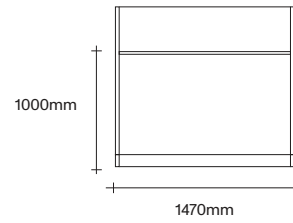

Single with 3 Extensions

GPO

USB

Data

Softwiring Options

47 Normanby Road
Mt Eden
Auckland 1024
Ph +64 9 377 5556

simonjames.co.nz

Remote Desk, Leaner and Pod Dimensions