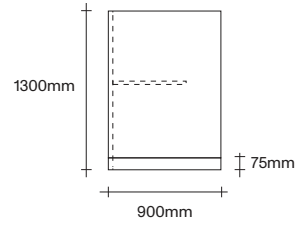

Single with 3 Extensions

GPO

USB

Data

Softwiring Options

47 Normanby Road
Mt Eden
Auckland 1024
Ph +64 9 377 5556

simonjames.co.nz

Remote Desk, Leaner and Pod Dimensions

SIMON JAMES

Remote Desking Possible Configurations

Desk Duo
with Extension

Single Desk

Desk Single
with 3 Extensions

Desk Duo
with 2 Extensions

Remote Pod Possible Configurations

Single Pod
Left