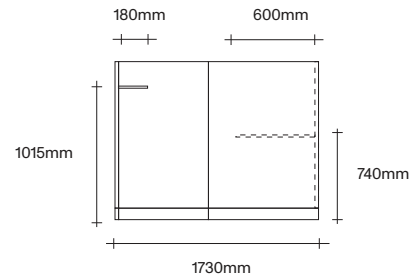

Single with 3 Extensions

GPO

USB

Data

Softwiring Options

47 Normanby Road
Mt Eden
Auckland 1024
Ph +64 9 377 5556

simonjames.co.nz

Remote Desk, Leaner and Pod Dimensions

SIMON JAMES

Remote Desking Possible Configurations

Desk Duo
with Extension

Single Desk

Desk Single
with 3 Extensions

Desk Duo
with 2 Extensions

Remote Pod Possible Configurations

Single Pod
Left