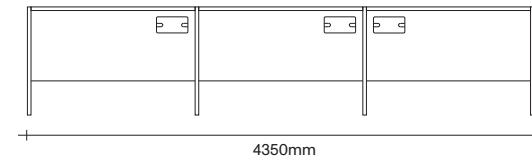

SIMON JAMES

Duo

Single

Duo with Extension

Single with Extension

Duo with 2 Extensions

Single with 2 Extensions

Duo with 3 Extensions

Single with 3 Extensions

GPO

USB

Data

Softwiring Options

47 Normanby Road
Mt Eden
Auckland 1024
Ph +64 9 377 5556

simonjames.co.nz

Remote Desk, Leaner and Pod Dimensions