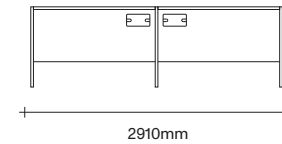

SIMON JAMES

Duo

Single

Duo with Extension

Single with Extension

Duo with 2 Extensions

Single with 2 Extensions

Duo with 3 Extensions

Single with 3 Extensions

GPO

USB

Data

Softwiring Options

47 Normanby Road
Mt Eden
Auckland 1024
Ph +64 9 377 5556

simonjames.co.nz

Remote Desk, Leaner and Pod Dimensions