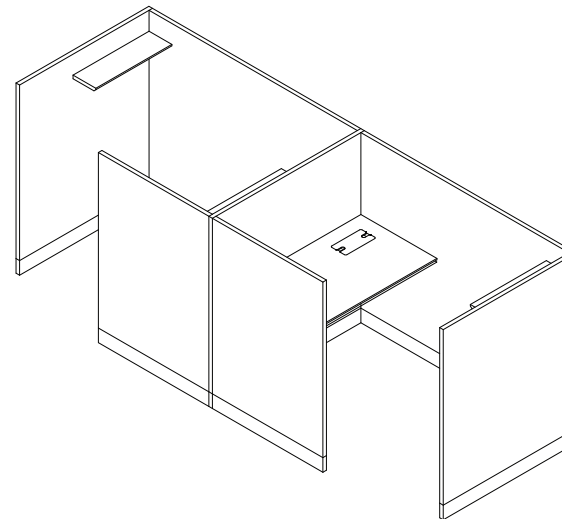

Single with 3 Extensions

GPO

USB

Data

Softwiring Options

47 Normanby Road
Mt Eden
Auckland 1024
Ph +64 9 377 5556

simonjames.co.nz

Remote Desk, Leaner and Pod Dimensions

SIMON JAMES

Remote Desking Possible Configurations

Desk Duo
with Extension

Single Desk

Desk Single
with 3 Extensions

Desk Duo
with 2 Extensions

Remote Pod Possible Configurations

Single Pod
Left

Single Pod
Right

Pod Quad

Duo Pod

SIMON JAMES

Copyright © 2017 Simon James Design Limited (SJD)
Private and Confidential. No designs, concepts or ideas in this document
may be used without prior written agreement of SJD.