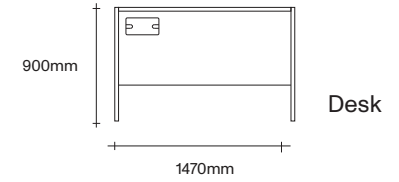

Single with 3 Extensions

GPO

USB

Data

Softwiring Options

47 Normanby Road
Mt Eden
Auckland 1024
Ph +64 9 377 5556

simonjames.co.nz

Remote Desk, Leaner and Pod Dimensions

SIMON JAMES

Remote Desking Possible Configurations

Desk Duo
with Extension

Single Desk

Desk Single
with 3 Extensions

Desk Duo
with 2 Extensions

Remote Pod Possible Configurations

Single Pod
Left