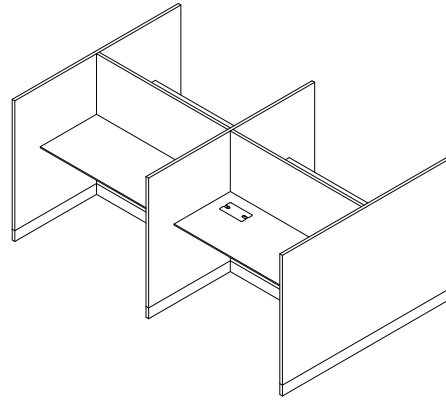

Single with 3 Extensions

GPO

USB

Data

Softwiring Options

47 Normanby Road
Mt Eden
Auckland 1024
Ph +64 9 377 5556

simonjames.co.nz

Remote Desk, Leaner and Pod Dimensions

SIMON JAMES

Remote Desking Possible Configurations

Desk Duo
with Extension

Single Desk

Desk Single
with 3 Extensions

Desk Duo
with 2 Extensions

Remote Pod Possible Configurations

Single Pod
Left

Single Pod
Right

Pod Quad

Duo Pod

SIMON JAMES

Copyright © 2017 Simon James Design Limited (SJD)
Private and Confidential. No designs, concepts or ideas in this document
may be used without prior written agreement of SJD.