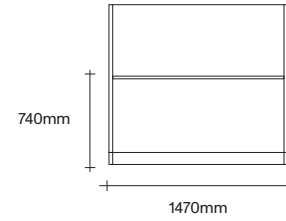

Single with 3 Extensions

GPO

USB

Data

Softwiring Options

47 Normanby Road
Mt Eden
Auckland 1024
Ph +64 9 377 5556

simonjames.co.nz

Remote Desk, Leaner and Pod Dimensions