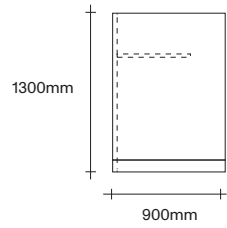

Single with 3 Extensions

GPO

USB

Data

Softwiring Options

47 Normanby Road
Mt Eden
Auckland 1024
Ph +64 9 377 5556

simonjames.co.nz

Remote Desk, Leaner and Pod Dimensions

SIMON JAMES

Remote Desking Possible Configurations

Desk Duo
with Extension

Single Desk

Desk Single
with 3 Extensions

Desk Duo
with 2 Extensions

Remote Pod Possible Configurations

Single Pod
Left