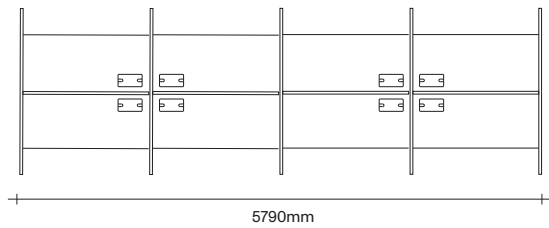

SIMON JAMES

Duo

Single

Duo with Extension

Single with Extension

Duo with 2 Extensions

Single with 2 Extensions

Duo with 3 Extensions

Single with 3 Extensions

GPO

USB

Data

Softwiring Options

47 Normanby Road
Mt Eden
Auckland 1024
Ph +64 9 377 5556

simonjames.co.nz

Remote Desk, Leaner and Pod Dimensions

SIMON JAMES

Remote Desking Possible Configurations

Desk Duo
with Extension

Single Desk

Desk Single
with 3 Extensions

Desk Duo
with 2 Extensions

Remote Pod Possible Configurations

Single Pod
Left