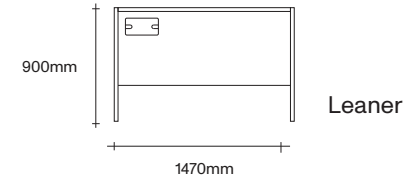

Single with 3 Extensions

GPO

USB

Data

Softwiring Options

47 Normanby Road
Mt Eden
Auckland 1024
Ph +64 9 377 5556

simonjames.co.nz

Remote Desk, Leaner and Pod Dimensions

SIMON JAMES

Remote Desking Possible Configurations

Desk Duo
with Extension

Single Desk

Desk Single
with 3 Extensions

Desk Duo
with 2 Extensions

Remote Pod Possible Configurations

Single Pod
Left