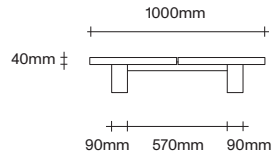

Rectangle Dining Table Dimensions

SIMON JAMES

47 Normanby Road
Mt Eden
Auckland 1024
Ph +64 9 377 5556

simonjames.co.nz

Square Dining Table Dimensions

SIMON JAMES

1000 x 1000

1200 x 1200

1400 x 1400

Coffee Table Dimensions

SIMON JAMES

47 Normanby Road
Mt Eden
Auckland 1024
Ph +64 9 377 5556

simonjames.co.nz

SIMON JAMES

Copyright © 2017 Simon James Design Limited (SJD)
Private and Confidential. No designs, concepts or ideas in this document
may be used without prior written agreement of SJD.