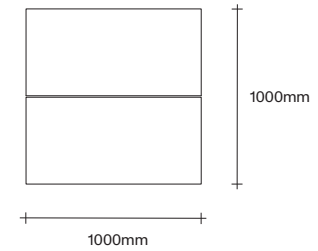

Rectangle Dining Table Dimensions

SIMON JAMES

47 Normanby Road
Mt Eden
Auckland 1024
Ph +64 9 377 5556

simonjames.co.nz

Square Dining Table Dimensions

SIMON JAMES

1000 x 1000

1200 x 1200

1400 x 1400

Coffee Table Dimensions

SIMON JAMES

47 Normanby Road
Mt Eden
Auckland 1024
Ph +64 9 377 5556

simonjames.co.nz

SIMON JAMES

Copyright © 2017 Simon James Design Limited (SJD)
Private and Confidential. No designs, concepts or ideas in this document
may be used without prior written agreement of SJD.