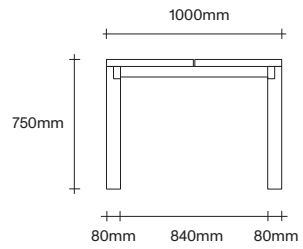

Made in Aotearoa, New Zealand

Ecu Natural Oak Smoked Oak Bark

Dark Almond Graphite Black

47 Normanby Road
Mt Eden
Auckland 1024
Ph +64 9 377 5556

simonjames.co.nz

Rectangle Dining Table Dimensions

SIMON JAMES

Rectangle Dining Table Dimensions

SIMON JAMES

47 Normanby Road
Mt Eden
Auckland 1024
Ph +64 9 377 5556

simonjames.co.nz

Square Dining Table Dimensions

SIMON JAMES

1000 x 1000

1200 x 1200

1400 x 1400

Coffee Table Dimensions

SIMON JAMES

47 Normanby Road
Mt Eden
Auckland 1024
Ph +64 9 377 5556

simonjames.co.nz

SIMON JAMES

Copyright © 2017 Simon James Design Limited (SJD)
Private and Confidential. No designs, concepts or ideas in this document
may be used without prior written agreement of SJD.