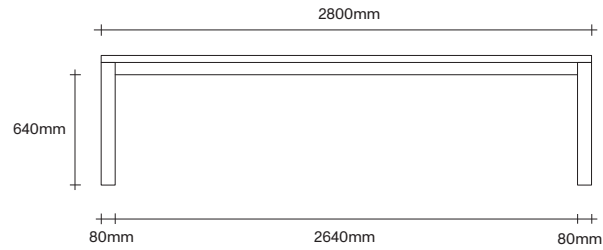

Made in Aotearoa, New Zealand

Ecu Natural Oak Smoked Oak Bark

Dark Almond Graphite Black

47 Normanby Road
Mt Eden
Auckland 1024
Ph +64 9 377 5556

simonjames.co.nz

Rectangle Dining Table Dimensions

SIMON JAMES

Rectangle Dining Table Dimensions

SIMON JAMES

47 Normanby Road
Mt Eden
Auckland 1024
Ph +64 9 377 5556

simonjames.co.nz

Square Dining Table Dimensions

SIMON JAMES

1000 x 1000

1200 x 1200

1400 x 1400

Coffee Table Dimensions

SIMON JAMES

47 Normanby Road
Mt Eden
Auckland 1024
Ph +64 9 377 5556

simonjames.co.nz

SIMON JAMES

Copyright © 2017 Simon James Design Limited (SJD)
Private and Confidential. No designs, concepts or ideas in this document
may be used without prior written agreement of SJD.