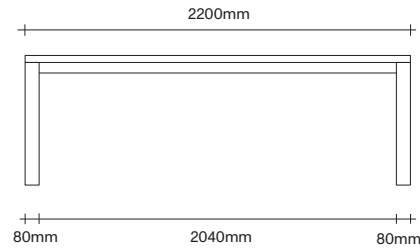

Made in Aotearoa, New Zealand

Ecu Natural Oak Smoked Oak Bark

Dark Almond Graphite Black

47 Normanby Road
Mt Eden
Auckland 1024
Ph +64 9 377 5556

simonjames.co.nz

Rectangle Dining Table Dimensions

SIMON JAMES

Rectangle Dining Table Dimensions

SIMON JAMES

47 Normanby Road
Mt Eden
Auckland 1024
Ph +64 9 377 5556

simonjames.co.nz

Square Dining Table Dimensions

SIMON JAMES

1000 x 1000

1200 x 1200

1400 x 1400

Coffee Table Dimensions

SIMON JAMES

47 Normanby Road
Mt Eden
Auckland 1024
Ph +64 9 377 5556

simonjames.co.nz

SIMON JAMES

Copyright © 2017 Simon James Design Limited (SJD)
Private and Confidential. No designs, concepts or ideas in this document
may be used without prior written agreement of SJD.