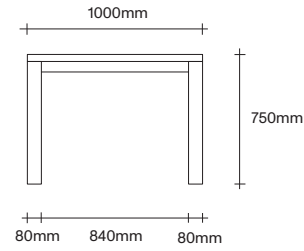

Rectangle Dining Table Dimensions

SIMON JAMES

47 Normanby Road
Mt Eden
Auckland 1024
Ph +64 9 377 5556

simonjames.co.nz

Square Dining Table Dimensions

SIMON JAMES

1000 x 1000

1200 x 1200

1400 x 1400

Coffee Table Dimensions

SIMON JAMES

47 Normanby Road
Mt Eden
Auckland 1024
Ph +64 9 377 5556

simonjames.co.nz

SIMON JAMES

Copyright © 2017 Simon James Design Limited (SJD)
Private and Confidential. No designs, concepts or ideas in this document
may be used without prior written agreement of SJD.