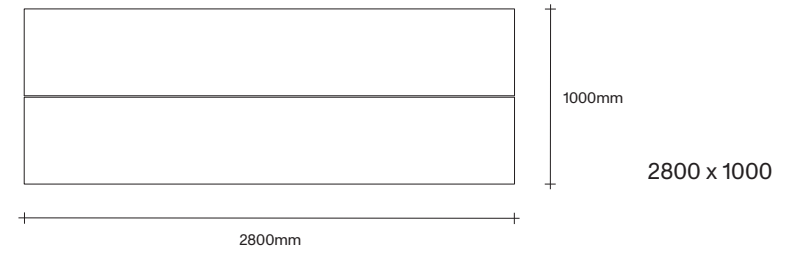

Made in Aotearoa, New Zealand

Ecu Natural Oak Smoked Oak Bark

Dark Almond Graphite Black

47 Normanby Road
Mt Eden
Auckland 1024
Ph +64 9 377 5556

simonjames.co.nz

Rectangle Dining Table Dimensions

SIMON JAMES

Rectangle Dining Table Dimensions

SIMON JAMES

47 Normanby Road
Mt Eden
Auckland 1024
Ph +64 9 377 5556

simonjames.co.nz

Square Dining Table Dimensions

SIMON JAMES

1000 x 1000

1200 x 1200