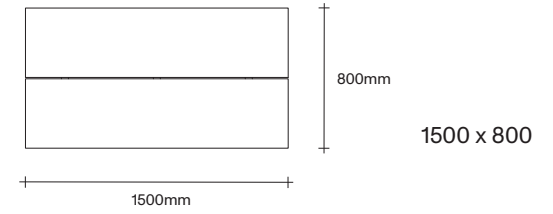

Rectangle Dining Table Dimensions

SIMON JAMES

47 Normanby Road
Mt Eden
Auckland 1024
Ph +64 9 377 5556

simonjames.co.nz

Square Dining Table Dimensions

SIMON JAMES

1000 x 1000

1200 x 1200

1400 x 1400

Coffee Table Dimensions

SIMON JAMES

47 Normanby Road
Mt Eden
Auckland 1024
Ph +64 9 377 5556

simonjames.co.nz

SIMON JAMES

Copyright © 2017 Simon James Design Limited (SJD)
Private and Confidential. No designs, concepts or ideas in this document
may be used without prior written agreement of SJD.