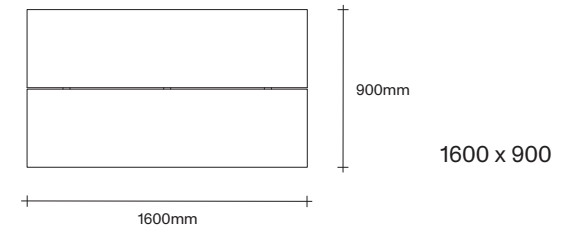

Rectangle Dining Table Dimensions

SIMON JAMES

47 Normanby Road
Mt Eden
Auckland 1024
Ph +64 9 377 5556

simonjames.co.nz

Square Dining Table Dimensions

SIMON JAMES

1000 x 1000

1200 x 1200

1400 x 1400

Coffee Table Dimensions

SIMON JAMES

47 Normanby Road
Mt Eden
Auckland 1024
Ph +64 9 377 5556

simonjames.co.nz

SIMON JAMES

Copyright © 2017 Simon James Design Limited (SJD)
Private and Confidential. No designs, concepts or ideas in this document
may be used without prior written agreement of SJD.