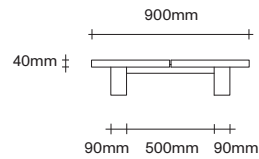

Rectangle Dining Table Dimensions

SIMON JAMES

47 Normanby Road
Mt Eden
Auckland 1024
Ph +64 9 377 5556

simonjames.co.nz

Square Dining Table Dimensions

SIMON JAMES

1000 x 1000

1200 x 1200

1400 x 1400

Coffee Table Dimensions

SIMON JAMES

47 Normanby Road
Mt Eden
Auckland 1024
Ph +64 9 377 5556

simonjames.co.nz

SIMON JAMES

Copyright © 2017 Simon James Design Limited (SJD)
Private and Confidential. No designs, concepts or ideas in this document
may be used without prior written agreement of SJD.