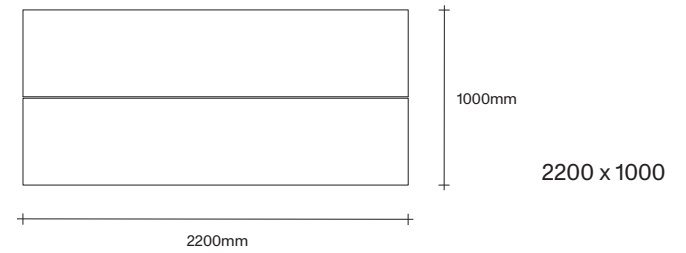

Made in Aotearoa, New Zealand

Ecu Natural Oak Smoked Oak Bark

Dark Almond Graphite Black

47 Normanby Road
Mt Eden
Auckland 1024
Ph +64 9 377 5556

simonjames.co.nz

Rectangle Dining Table Dimensions

SIMON JAMES

Rectangle Dining Table Dimensions

SIMON JAMES

47 Normanby Road
Mt Eden
Auckland 1024
Ph +64 9 377 5556

simonjames.co.nz

Square Dining Table Dimensions

SIMON JAMES

1000 x 1000

1200 x 1200