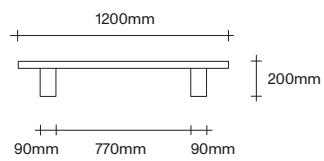

Rectangle Dining Table Dimensions

SIMON JAMES

47 Normanby Road
Mt Eden
Auckland 1024
Ph +64 9 377 5556

simonjames.co.nz

Square Dining Table Dimensions

SIMON JAMES

1000 x 1000

1200 x 1200

1400 x 1400

Coffee Table Dimensions

SIMON JAMES

47 Normanby Road
Mt Eden
Auckland 1024
Ph +64 9 377 5556

simonjames.co.nz

SIMON JAMES

Copyright © 2017 Simon James Design Limited (SJD)
Private and Confidential. No designs, concepts or ideas in this document
may be used without prior written agreement of SJD.