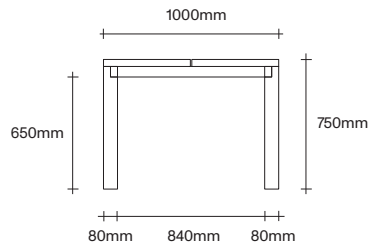

Made in Aotearoa, New Zealand

Ecu Natural Oak Smoked Oak Bark

Dark Almond Graphite Black

47 Normanby Road
Mt Eden
Auckland 1024
Ph +64 9 377 5556

simonjames.co.nz

Rectangle Dining Table Dimensions

SIMON JAMES

Rectangle Dining Table Dimensions

SIMON JAMES

47 Normanby Road
Mt Eden
Auckland 1024
Ph +64 9 377 5556

simonjames.co.nz

Square Dining Table Dimensions

SIMON JAMES

1000 x 1000

1200 x 1200

1400 x 1400

Coffee Table Dimensions

SIMON JAMES

47 Normanby Road
Mt Eden
Auckland 1024
Ph +64 9 377 5556

simonjames.co.nz

SIMON JAMES

Copyright © 2017 Simon James Design Limited (SJD)
Private and Confidential. No designs, concepts or ideas in this document
may be used without prior written agreement of SJD.