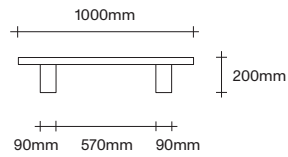

Rectangle Dining Table Dimensions

SIMON JAMES

47 Normanby Road
Mt Eden
Auckland 1024
Ph +64 9 377 5556

simonjames.co.nz

Square Dining Table Dimensions

SIMON JAMES

1000 x 1000

1200 x 1200

1400 x 1400

Coffee Table Dimensions

SIMON JAMES

47 Normanby Road
Mt Eden
Auckland 1024
Ph +64 9 377 5556

simonjames.co.nz

SIMON JAMES

Copyright © 2017 Simon James Design Limited (SJD)
Private and Confidential. No designs, concepts or ideas in this document
may be used without prior written agreement of SJD.