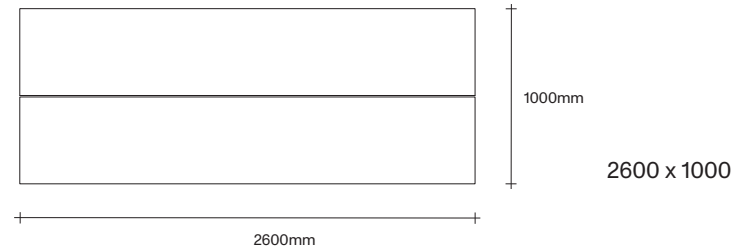

Made in Aotearoa, New Zealand

Ecu Natural Oak Smoked Oak Bark

Dark Almond Graphite Black

47 Normanby Road
Mt Eden
Auckland 1024
Ph +64 9 377 5556

simonjames.co.nz

Rectangle Dining Table Dimensions

SIMON JAMES

Rectangle Dining Table Dimensions

SIMON JAMES

47 Normanby Road
Mt Eden
Auckland 1024
Ph +64 9 377 5556

simonjames.co.nz

Square Dining Table Dimensions

SIMON JAMES

1000 x 1000

1200 x 1200