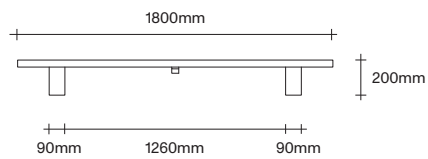

Rectangle Dining Table Dimensions

SIMON JAMES

47 Normanby Road
Mt Eden
Auckland 1024
Ph +64 9 377 5556

simonjames.co.nz

Square Dining Table Dimensions

SIMON JAMES

1000 x 1000

1200 x 1200

1400 x 1400

Coffee Table Dimensions

SIMON JAMES

47 Normanby Road
Mt Eden
Auckland 1024
Ph +64 9 377 5556

simonjames.co.nz

SIMON JAMES

Copyright © 2017 Simon James Design Limited (SJD)
Private and Confidential. No designs, concepts or ideas in this document
may be used without prior written agreement of SJD.