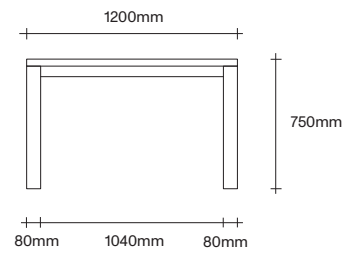

Rectangle Dining Table Dimensions

SIMON JAMES

47 Normanby Road
Mt Eden
Auckland 1024
Ph +64 9 377 5556

simonjames.co.nz

Square Dining Table Dimensions

SIMON JAMES

1000 x 1000

1200 x 1200

1400 x 1400

Coffee Table Dimensions

SIMON JAMES

47 Normanby Road
Mt Eden
Auckland 1024
Ph +64 9 377 5556

simonjames.co.nz

SIMON JAMES

Copyright © 2017 Simon James Design Limited (SJD)
Private and Confidential. No designs, concepts or ideas in this document
may be used without prior written agreement of SJD.