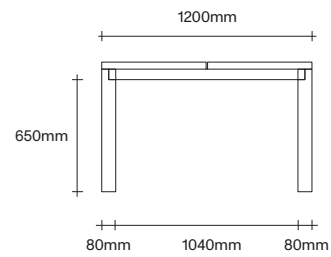

Rectangle Dining Table Dimensions

SIMON JAMES

47 Normanby Road
Mt Eden
Auckland 1024
Ph +64 9 377 5556

simonjames.co.nz

Square Dining Table Dimensions

SIMON JAMES

1000 x 1000

1200 x 1200

1400 x 1400

Coffee Table Dimensions

SIMON JAMES

47 Normanby Road
Mt Eden
Auckland 1024
Ph +64 9 377 5556

simonjames.co.nz

SIMON JAMES

Copyright © 2017 Simon James Design Limited (SJD)
Private and Confidential. No designs, concepts or ideas in this document
may be used without prior written agreement of SJD.