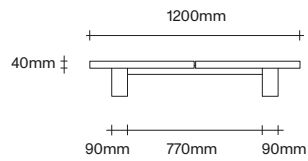

Rectangle Dining Table Dimensions

SIMON JAMES

47 Normanby Road
Mt Eden
Auckland 1024
Ph +64 9 377 5556

simonjames.co.nz

Square Dining Table Dimensions

SIMON JAMES

1000 x 1000

1200 x 1200

1400 x 1400

Coffee Table Dimensions

SIMON JAMES

47 Normanby Road
Mt Eden
Auckland 1024
Ph +64 9 377 5556

simonjames.co.nz

SIMON JAMES

Copyright © 2017 Simon James Design Limited (SJD)
Private and Confidential. No designs, concepts or ideas in this document
may be used without prior written agreement of SJD.