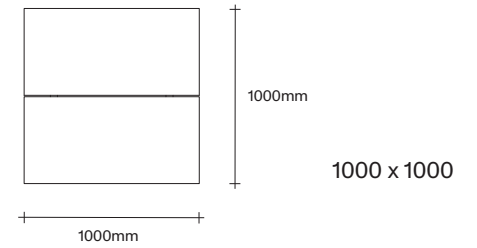

Rectangle Dining Table Dimensions

SIMON JAMES

47 Normanby Road
Mt Eden
Auckland 1024
Ph +64 9 377 5556

simonjames.co.nz

Square Dining Table Dimensions

SIMON JAMES

1000 x 1000

1200 x 1200

1400 x 1400

Coffee Table Dimensions

SIMON JAMES

47 Normanby Road
Mt Eden
Auckland 1024
Ph +64 9 377 5556

simonjames.co.nz

SIMON JAMES

Copyright © 2017 Simon James Design Limited (SJD)
Private and Confidential. No designs, concepts or ideas in this document
may be used without prior written agreement of SJD.