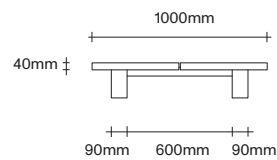

Rectangle Dining Table Dimensions

SIMON JAMES

47 Normanby Road
Mt Eden
Auckland 1024
Ph +64 9 377 5556

simonjames.co.nz

Square Dining Table Dimensions

SIMON JAMES

1000 x 1000

1200 x 1200

1400 x 1400

Coffee Table Dimensions

SIMON JAMES

47 Normanby Road
Mt Eden
Auckland 1024
Ph +64 9 377 5556

simonjames.co.nz

SIMON JAMES

Copyright © 2017 Simon James Design Limited (SJD)
Private and Confidential. No designs, concepts or ideas in this document
may be used without prior written agreement of SJD.