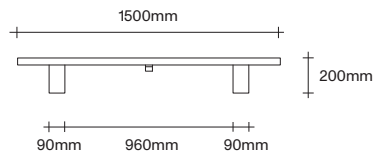

Rectangle Dining Table Dimensions

SIMON JAMES

47 Normanby Road
Mt Eden
Auckland 1024
Ph +64 9 377 5556

simonjames.co.nz

Square Dining Table Dimensions

SIMON JAMES

1000 x 1000

1200 x 1200

1400 x 1400

Coffee Table Dimensions

SIMON JAMES

47 Normanby Road
Mt Eden
Auckland 1024
Ph +64 9 377 5556

simonjames.co.nz

SIMON JAMES

Copyright © 2017 Simon James Design Limited (SJD)
Private and Confidential. No designs, concepts or ideas in this document
may be used without prior written agreement of SJD.