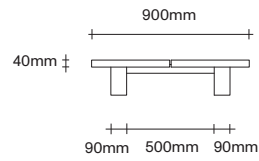

Rectangle Dining Table Dimensions

SIMON JAMES

47 Normanby Road
Mt Eden
Auckland 1024
Ph +64 9 377 5556

simonjames.co.nz

Square Dining Table Dimensions

SIMON JAMES

1000 x 1000

1200 x 1200

1400 x 1400

Coffee Table Dimensions

SIMON JAMES

47 Normanby Road
Mt Eden
Auckland 1024
Ph +64 9 377 5556

simonjames.co.nz

SIMON JAMES

Copyright © 2017 Simon James Design Limited (SJD)
Private and Confidential. No designs, concepts or ideas in this document
may be used without prior written agreement of SJD.