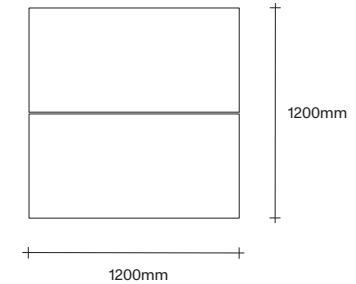

Rectangle Dining Table Dimensions

SIMON JAMES

47 Normanby Road
Mt Eden
Auckland 1024
Ph +64 9 377 5556

simonjames.co.nz

Square Dining Table Dimensions

SIMON JAMES

1000 x 1000

1200 x 1200

1400 x 1400

Coffee Table Dimensions

SIMON JAMES

47 Normanby Road
Mt Eden
Auckland 1024
Ph +64 9 377 5556

simonjames.co.nz

SIMON JAMES

Copyright © 2017 Simon James Design Limited (SJD)
Private and Confidential. No designs, concepts or ideas in this document
may be used without prior written agreement of SJD.