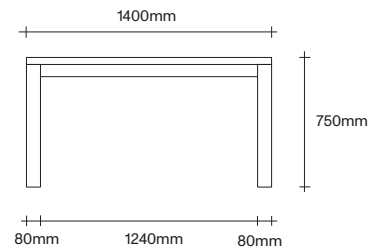

Rectangle Dining Table Dimensions

SIMON JAMES

47 Normanby Road
Mt Eden
Auckland 1024
Ph +64 9 377 5556

simonjames.co.nz

Square Dining Table Dimensions

SIMON JAMES

1000 x 1000

1200 x 1200

1400 x 1400

Coffee Table Dimensions

SIMON JAMES

47 Normanby Road
Mt Eden
Auckland 1024
Ph +64 9 377 5556

simonjames.co.nz

SIMON JAMES

Copyright © 2017 Simon James Design Limited (SJD)
Private and Confidential. No designs, concepts or ideas in this document
may be used without prior written agreement of SJD.