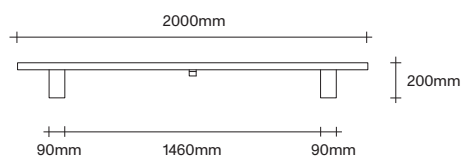

Rectangle Dining Table Dimensions

SIMON JAMES

47 Normanby Road
Mt Eden
Auckland 1024
Ph +64 9 377 5556

simonjames.co.nz

Square Dining Table Dimensions

SIMON JAMES

1000 x 1000

1200 x 1200

1400 x 1400

Coffee Table Dimensions

SIMON JAMES

47 Normanby Road
Mt Eden
Auckland 1024
Ph +64 9 377 5556

simonjames.co.nz

SIMON JAMES

Copyright © 2017 Simon James Design Limited (SJD)
Private and Confidential. No designs, concepts or ideas in this document
may be used without prior written agreement of SJD.