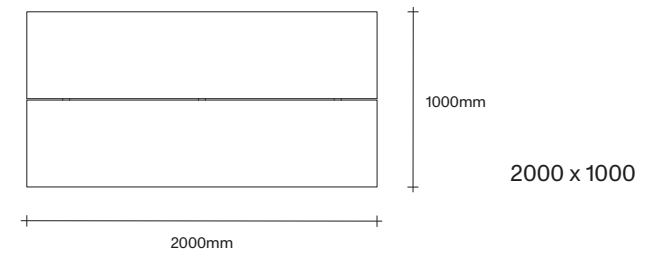

Rectangle Dining Table Dimensions

SIMON JAMES

47 Normanby Road
Mt Eden
Auckland 1024
Ph +64 9 377 5556

simonjames.co.nz

Square Dining Table Dimensions

SIMON JAMES

1000 x 1000

1200 x 1200

1400 x 1400

Coffee Table Dimensions

SIMON JAMES

47 Normanby Road
Mt Eden
Auckland 1024
Ph +64 9 377 5556

simonjames.co.nz

SIMON JAMES

Copyright © 2017 Simon James Design Limited (SJD)
Private and Confidential. No designs, concepts or ideas in this document
may be used without prior written agreement of SJD.