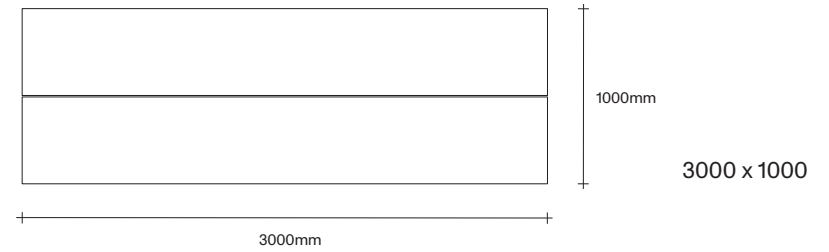

Made in Aotearoa, New Zealand

Ecu Natural Oak Smoked Oak Bark

Dark Almond Graphite Black

47 Normanby Road
Mt Eden
Auckland 1024
Ph +64 9 377 5556

simonjames.co.nz

Rectangle Dining Table Dimensions

SIMON JAMES

Rectangle Dining Table Dimensions

SIMON JAMES

47 Normanby Road
Mt Eden
Auckland 1024
Ph +64 9 377 5556

simonjames.co.nz

Square Dining Table Dimensions

SIMON JAMES

1000 x 1000

1200 x 1200