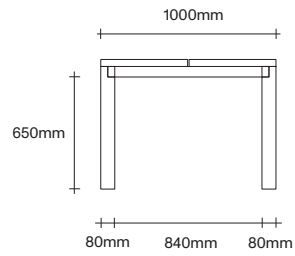

Rectangle Dining Table Dimensions

SIMON JAMES

47 Normanby Road
Mt Eden
Auckland 1024
Ph +64 9 377 5556

simonjames.co.nz

Square Dining Table Dimensions

SIMON JAMES

1000 x 1000

1200 x 1200

1400 x 1400

Coffee Table Dimensions

SIMON JAMES

47 Normanby Road
Mt Eden
Auckland 1024
Ph +64 9 377 5556

simonjames.co.nz

SIMON JAMES

Copyright © 2017 Simon James Design Limited (SJD)
Private and Confidential. No designs, concepts or ideas in this document
may be used without prior written agreement of SJD.