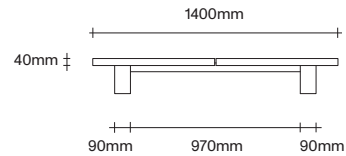

Rectangle Dining Table Dimensions

SIMON JAMES

47 Normanby Road
Mt Eden
Auckland 1024
Ph +64 9 377 5556

simonjames.co.nz

Square Dining Table Dimensions

SIMON JAMES

1000 x 1000

1200 x 1200

1400 x 1400

Coffee Table Dimensions

SIMON JAMES

47 Normanby Road
Mt Eden
Auckland 1024
Ph +64 9 377 5556

simonjames.co.nz

SIMON JAMES

Copyright © 2017 Simon James Design Limited (SJD)
Private and Confidential. No designs, concepts or ideas in this document
may be used without prior written agreement of SJD.