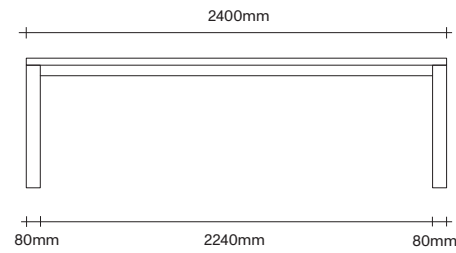

Made in Aotearoa, New Zealand

Ecu Natural Oak Smoked Oak Bark

Dark Almond Graphite Black

47 Normanby Road
Mt Eden
Auckland 1024
Ph +64 9 377 5556

simonjames.co.nz

Rectangle Dining Table Dimensions

SIMON JAMES

Rectangle Dining Table Dimensions

SIMON JAMES

47 Normanby Road
Mt Eden
Auckland 1024
Ph +64 9 377 5556

simonjames.co.nz

Square Dining Table Dimensions

SIMON JAMES

1000 x 1000

1200 x 1200

1400 x 1400

Coffee Table Dimensions

SIMON JAMES

47 Normanby Road
Mt Eden
Auckland 1024
Ph +64 9 377 5556

simonjames.co.nz

SIMON JAMES

Copyright © 2017 Simon James Design Limited (SJD)
Private and Confidential. No designs, concepts or ideas in this document
may be used without prior written agreement of SJD.