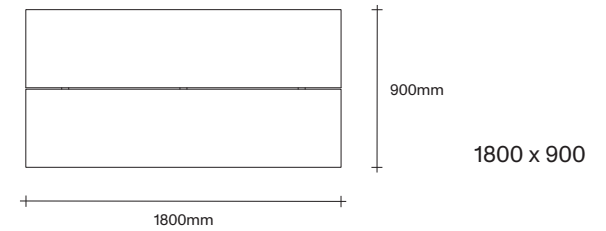

Rectangle Dining Table Dimensions

SIMON JAMES

47 Normanby Road
Mt Eden
Auckland 1024
Ph +64 9 377 5556

simonjames.co.nz

Square Dining Table Dimensions

SIMON JAMES

1000 x 1000

1200 x 1200

1400 x 1400

Coffee Table Dimensions

SIMON JAMES

47 Normanby Road
Mt Eden
Auckland 1024
Ph +64 9 377 5556

simonjames.co.nz

SIMON JAMES

Copyright © 2017 Simon James Design Limited (SJD)
Private and Confidential. No designs, concepts or ideas in this document
may be used without prior written agreement of SJD.