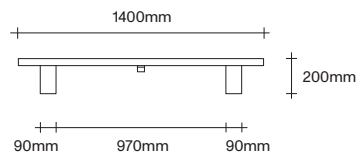

Rectangle Dining Table Dimensions

SIMON JAMES

47 Normanby Road
Mt Eden
Auckland 1024
Ph +64 9 377 5556

simonjames.co.nz

Square Dining Table Dimensions

SIMON JAMES

1000 x 1000

1200 x 1200

1400 x 1400

Coffee Table Dimensions

SIMON JAMES

47 Normanby Road
Mt Eden
Auckland 1024
Ph +64 9 377 5556

simonjames.co.nz

SIMON JAMES

Copyright © 2017 Simon James Design Limited (SJD)
Private and Confidential. No designs, concepts or ideas in this document
may be used without prior written agreement of SJD.