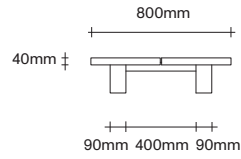

Rectangle Dining Table Dimensions

SIMON JAMES

47 Normanby Road
Mt Eden
Auckland 1024
Ph +64 9 377 5556

simonjames.co.nz

Square Dining Table Dimensions

SIMON JAMES

1000 x 1000

1200 x 1200

1400 x 1400

Coffee Table Dimensions

SIMON JAMES

47 Normanby Road
Mt Eden
Auckland 1024
Ph +64 9 377 5556

simonjames.co.nz

SIMON JAMES

Copyright © 2017 Simon James Design Limited (SJD)
Private and Confidential. No designs, concepts or ideas in this document
may be used without prior written agreement of SJD.