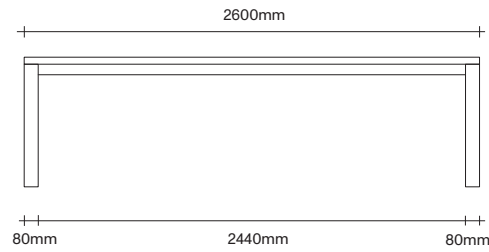

Made in Aotearoa, New Zealand

Ecu Natural Oak Smoked Oak Bark

Dark Almond Graphite Black

47 Normanby Road
Mt Eden
Auckland 1024
Ph +64 9 377 5556

simonjames.co.nz

Rectangle Dining Table Dimensions

SIMON JAMES

Rectangle Dining Table Dimensions

SIMON JAMES

47 Normanby Road
Mt Eden
Auckland 1024
Ph +64 9 377 5556

simonjames.co.nz

Square Dining Table Dimensions

SIMON JAMES

1000 x 1000

1200 x 1200

1400 x 1400

Coffee Table Dimensions

SIMON JAMES

47 Normanby Road
Mt Eden
Auckland 1024
Ph +64 9 377 5556

simonjames.co.nz

SIMON JAMES

Copyright © 2017 Simon James Design Limited (SJD)
Private and Confidential. No designs, concepts or ideas in this document
may be used without prior written agreement of SJD.