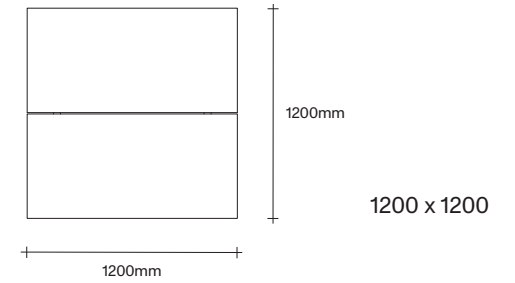

Rectangle Dining Table Dimensions

SIMON JAMES

47 Normanby Road
Mt Eden
Auckland 1024
Ph +64 9 377 5556

simonjames.co.nz

Square Dining Table Dimensions

SIMON JAMES

1000 x 1000

1200 x 1200

1400 x 1400

Coffee Table Dimensions

SIMON JAMES

47 Normanby Road
Mt Eden
Auckland 1024
Ph +64 9 377 5556

simonjames.co.nz

SIMON JAMES

Copyright © 2017 Simon James Design Limited (SJD)
Private and Confidential. No designs, concepts or ideas in this document
may be used without prior written agreement of SJD.