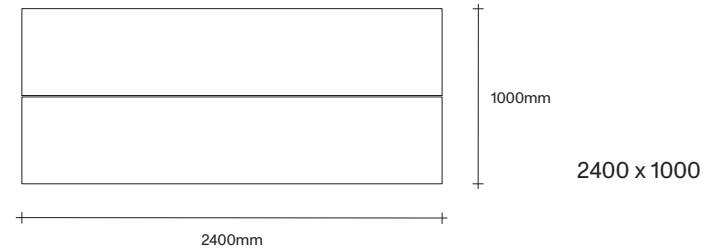

Made in Aotearoa, New Zealand

Ecu Natural Oak Smoked Oak Bark

Dark Almond Graphite Black

47 Normanby Road
Mt Eden
Auckland 1024
Ph +64 9 377 5556

simonjames.co.nz

Rectangle Dining Table Dimensions

SIMON JAMES

Rectangle Dining Table Dimensions

SIMON JAMES

47 Normanby Road
Mt Eden
Auckland 1024
Ph +64 9 377 5556

simonjames.co.nz

Square Dining Table Dimensions

SIMON JAMES

1000 x 1000

1200 x 1200