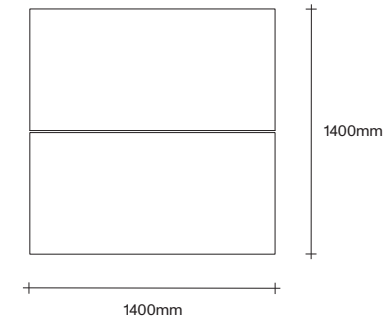

Rectangle Dining Table Dimensions

SIMON JAMES

47 Normanby Road
Mt Eden
Auckland 1024
Ph +64 9 377 5556

simonjames.co.nz

Square Dining Table Dimensions

SIMON JAMES

1000 x 1000

1200 x 1200

1400 x 1400

Coffee Table Dimensions

SIMON JAMES

47 Normanby Road
Mt Eden
Auckland 1024
Ph +64 9 377 5556

simonjames.co.nz

SIMON JAMES

Copyright © 2017 Simon James Design Limited (SJD)
Private and Confidential. No designs, concepts or ideas in this document
may be used without prior written agreement of SJD.