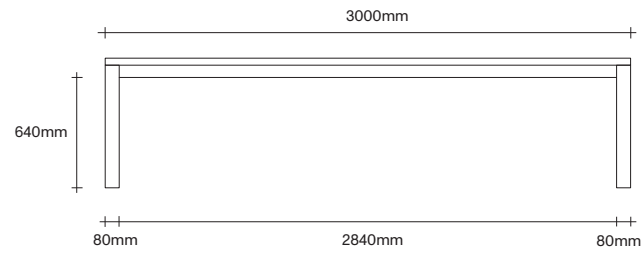

Made in Aotearoa, New Zealand

Ecu Natural Oak Smoked Oak Bark

Dark Almond Graphite Black

47 Normanby Road
Mt Eden
Auckland 1024
Ph +64 9 377 5556

simonjames.co.nz

Rectangle Dining Table Dimensions

SIMON JAMES

Rectangle Dining Table Dimensions

SIMON JAMES

47 Normanby Road
Mt Eden
Auckland 1024
Ph +64 9 377 5556

simonjames.co.nz

Square Dining Table Dimensions

SIMON JAMES

1000 x 1000

1200 x 1200

1400 x 1400

Coffee Table Dimensions

SIMON JAMES

47 Normanby Road
Mt Eden
Auckland 1024
Ph +64 9 377 5556

simonjames.co.nz

SIMON JAMES

Copyright © 2017 Simon James Design Limited (SJD)
Private and Confidential. No designs, concepts or ideas in this document
may be used without prior written agreement of SJD.