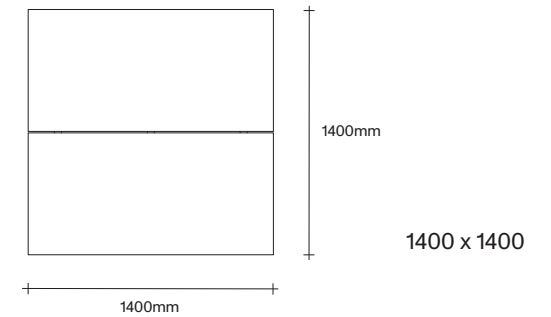

Rectangle Dining Table Dimensions

SIMON JAMES

47 Normanby Road
Mt Eden
Auckland 1024
Ph +64 9 377 5556

simonjames.co.nz

Square Dining Table Dimensions

SIMON JAMES

1000 x 1000

1200 x 1200

1400 x 1400

Coffee Table Dimensions

SIMON JAMES

47 Normanby Road
Mt Eden
Auckland 1024
Ph +64 9 377 5556

simonjames.co.nz

SIMON JAMES

Copyright © 2017 Simon James Design Limited (SJD)
Private and Confidential. No designs, concepts or ideas in this document
may be used without prior written agreement of SJD.