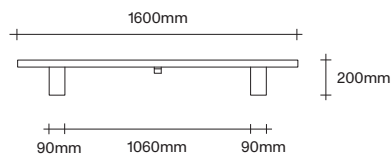

Rectangle Dining Table Dimensions

SIMON JAMES

47 Normanby Road
Mt Eden
Auckland 1024
Ph +64 9 377 5556

simonjames.co.nz

Square Dining Table Dimensions

SIMON JAMES

1000 x 1000

1200 x 1200

1400 x 1400

Coffee Table Dimensions

SIMON JAMES

47 Normanby Road
Mt Eden
Auckland 1024
Ph +64 9 377 5556

simonjames.co.nz

SIMON JAMES

Copyright © 2017 Simon James Design Limited (SJD)
Private and Confidential. No designs, concepts or ideas in this document
may be used without prior written agreement of SJD.