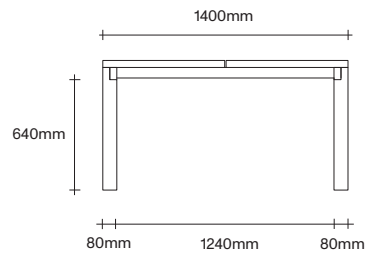

Rectangle Dining Table Dimensions

SIMON JAMES

47 Normanby Road
Mt Eden
Auckland 1024
Ph +64 9 377 5556

simonjames.co.nz

Square Dining Table Dimensions

SIMON JAMES

1000 x 1000

1200 x 1200

1400 x 1400

Coffee Table Dimensions

SIMON JAMES

47 Normanby Road
Mt Eden
Auckland 1024
Ph +64 9 377 5556

simonjames.co.nz

SIMON JAMES

Copyright © 2017 Simon James Design Limited (SJD)
Private and Confidential. No designs, concepts or ideas in this document
may be used without prior written agreement of SJD.