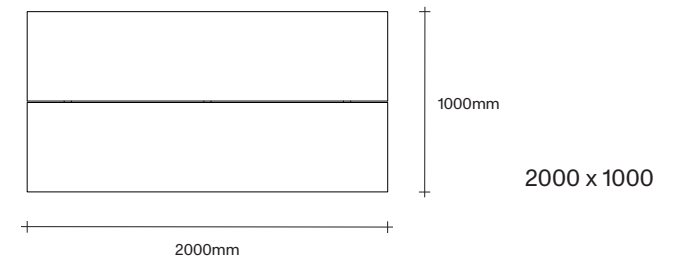

Made in Aotearoa, New Zealand

Rectangle Dining Table Dimensions

SIMON JAMES

Rectangle Dining Table Dimensions

SIMON JAMES

1000 x 1000

1200 x 1200

1400 x 1400

1000 x 1000

1200 x 1200

1400 x 1400

SIMON JAMES

Copyright © 2017 Simon James Design Limited (SJD)
Private and Confidential. No designs, concepts or ideas in this document
may be used without prior written agreement of SJD.