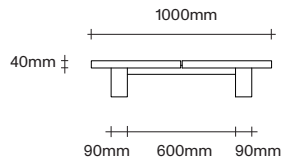

Made in Aotearoa, New Zealand

Rectangle Dining Table Dimensions

SIMON JAMES

Rectangle Dining Table Dimensions

SIMON JAMES

1000 x 1000

1200 x 1200

1400 x 1400

1000 x 1000

1200 x 1200

1400 x 1400

SIMON JAMES

Copyright © 2017 Simon James Design Limited (SJD)
Private and Confidential. No designs, concepts or ideas in this document
may be used without prior written agreement of SJD.