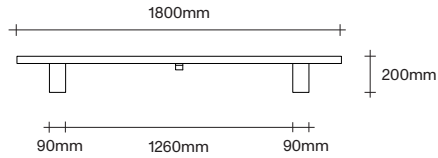

Made in Aotearoa, New Zealand

Ecu Mist Natural Oak Bark Smoked Oak Dark Almond

Black

Rectangle Dining Table Dimensions

SIMON JAMES

Rectangle Dining Table Dimensions

SIMON JAMES

1000 x 1000

1200 x 1200

1400 x 1400

1000 x 1000

1200 x 1200

1400 x 1400

SIMON JAMES

Furniture & Lighting

47 Normanby Road
Mt Eden
Auckland 1024
Ph +64 9 377 5556