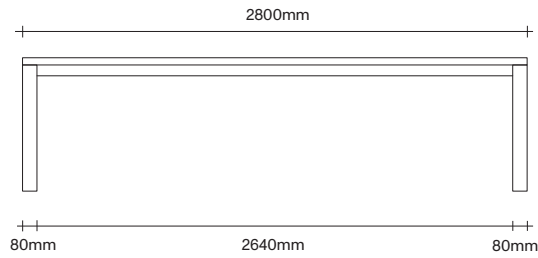

Made in Aotearoa, New Zealand

Ecu Mist Natural Oak Bark Smoked Oak Dark Almond

Black

Rectangle Dining Table Dimensions

SIMON JAMES

Rectangle Dining Table Dimensions

SIMON JAMES

1000 x 1000

1200 x 1200

1400 x 1400

1000 x 1000

1200 x 1200

1400 x 1400

SIMON JAMES

Furniture & Lighting

47 Normanby Road
Mt Eden
Auckland 1024
Ph +64 9 377 5556