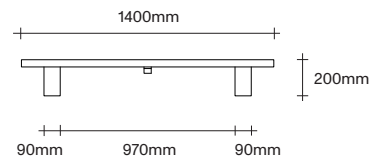

Made in Aotearoa, New Zealand

Rectangle Dining Table Dimensions

SIMON JAMES

Rectangle Dining Table Dimensions

SIMON JAMES

1000 x 1000

1200 x 1200

1400 x 1400

1000 x 1000

1200 x 1200

1400 x 1400

SIMON JAMES

Copyright © 2017 Simon James Design Limited (SJD)
Private and Confidential. No designs, concepts or ideas in this document
may be used without prior written agreement of SJD.