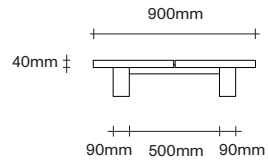

Made in Aotearoa, New Zealand

Ecu Mist Natural Oak Bark Smoked Oak Dark Almond

Black

Rectangle Dining Table Dimensions

SIMON JAMES

Rectangle Dining Table Dimensions

SIMON JAMES

1000 x 1000

1200 x 1200

1400 x 1400

1000 x 1000

1200 x 1200

1400 x 1400

SIMON JAMES

Furniture & Lighting

47 Normanby Road
Mt Eden
Auckland 1024
Ph +64 9 377 5556