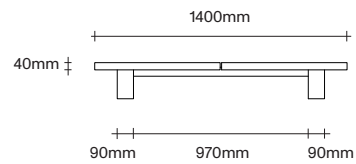

Made in Aotearoa, New Zealand

Rectangle Dining Table Dimensions

SIMON JAMES

Rectangle Dining Table Dimensions

SIMON JAMES

1000 x 1000

1200 x 1200

1400 x 1400

1000 x 1000

1200 x 1200

1400 x 1400

SIMON JAMES

Copyright © 2017 Simon James Design Limited (SJD)
Private and Confidential. No designs, concepts or ideas in this document
may be used without prior written agreement of SJD.