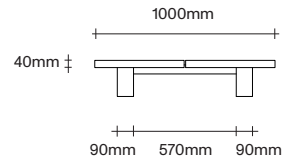

Made in Aotearoa, New Zealand

Ecu Mist Natural Oak Bark Smoked Oak Dark Almond

Black

Rectangle Dining Table Dimensions

SIMON JAMES

Rectangle Dining Table Dimensions

SIMON JAMES

1000 x 1000

1200 x 1200

1400 x 1400

1000 x 1000

1200 x 1200

1400 x 1400

SIMON JAMES

Furniture & Lighting

47 Normanby Road
Mt Eden
Auckland 1024
Ph +64 9 377 5556