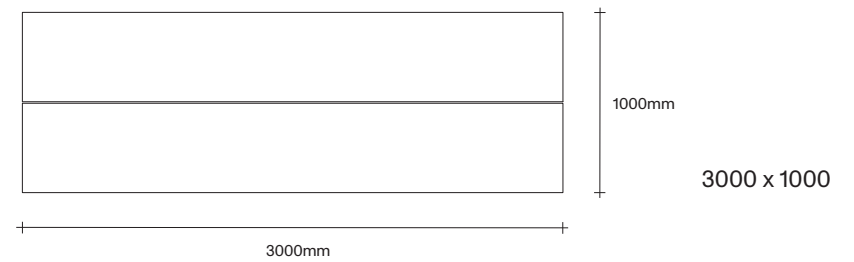

Made in Aotearoa, New Zealand

Rectangle Dining Table Dimensions

SIMON JAMES

Rectangle Dining Table Dimensions

SIMON JAMES

1000 x 1000

1200 x 1200

1400 x 1400

1000 x 1000

1200 x 1200

1400 x 1400

SIMON JAMES

Copyright © 2017 Simon James Design Limited (SJD)
Private and Confidential. No designs, concepts or ideas in this document
may be used without prior written agreement of SJD.