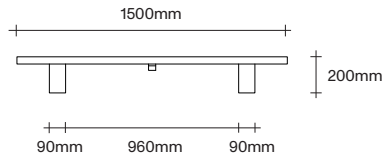

Made in Aotearoa, New Zealand

Rectangle Dining Table Dimensions

SIMON JAMES

Rectangle Dining Table Dimensions

SIMON JAMES

1000 x 1000

1200 x 1200

1400 x 1400

1000 x 1000

1200 x 1200

1400 x 1400

SIMON JAMES

Copyright © 2017 Simon James Design Limited (SJD)
Private and Confidential. No designs, concepts or ideas in this document
may be used without prior written agreement of SJD.