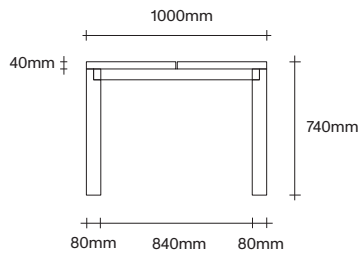

Made in Aotearoa, New Zealand

Ecu Mist Natural Oak Bark Smoked Oak Dark Almond

Black

Rectangle Dining Table Dimensions

SIMON JAMES

Rectangle Dining Table Dimensions

SIMON JAMES

1000 x 1000

1200 x 1200

1400 x 1400

1000 x 1000

1200 x 1200

1400 x 1400

SIMON JAMES

Furniture & Lighting

47 Normanby Road
Mt Eden
Auckland 1024
Ph +64 9 377 5556