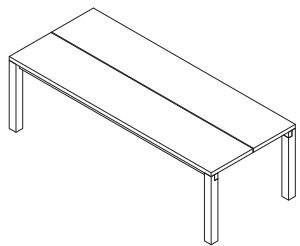

Principle Table by Simon James

SIMON JAMES

Furniture & Lighting

47 Normanby Road
Mt Eden
Auckland 1024
Ph +64 9 377 5556

simonjames.co.nz

The Principle series is a new collection of tables, crafted from solid oak, that honours timber in its most natural form. The balance between the sculptural shape and natural materials reveals a table that is sophisticated yet solid. The Principle dining table is a modern take on the original four leg dining table silhouette. Constructed from solid oak, this table celebrates the connection points where the corner leg is fixed to the frame. The leg location allows the user to maximize the seating space in between. The coffee table appears to float off the ground by reducing it to its essential elements, creating a refined and perfectly proportioned table that celebrates timber in its natural form. A well crafted piece that will work harmoniously within many spaces and environments for years to come.

Made in Aotearoa, New Zealand

Ecu Mist Natural Oak Bark Smoked Oak Dark Almond

Black

Rectangle Dining Table Dimensions

SIMON JAMES

Rectangle Dining Table Dimensions

SIMON JAMES

1000 x 1000

1200 x 1200

1400 x 1400

1000 x 1000

1200 x 1200

1400 x 1400

SIMON JAMES

Furniture & Lighting

47 Normanby Road
Mt Eden
Auckland 1024
Ph +64 9 377 5556