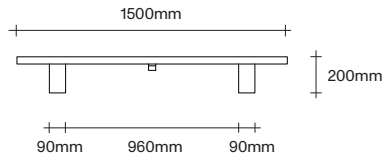

Made in Aotearoa, New Zealand

Ecu Mist Natural Oak Bark Smoked Oak Dark Almond

Black

Rectangle Dining Table Dimensions

SIMON JAMES

Rectangle Dining Table Dimensions

SIMON JAMES

1000 x 1000

1200 x 1200

1400 x 1400

1000 x 1000

1200 x 1200

1400 x 1400

SIMON JAMES

Furniture & Lighting

47 Normanby Road
Mt Eden
Auckland 1024
Ph +64 9 377 5556