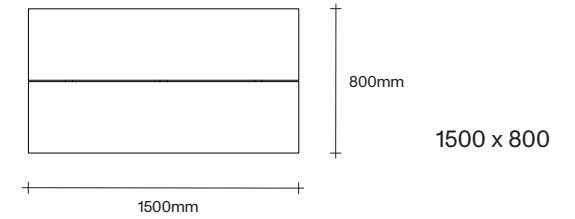

Made in Aotearoa, New Zealand

Rectangle Dining Table Dimensions

SIMON JAMES

Rectangle Dining Table Dimensions

SIMON JAMES

1000 x 1000

1200 x 1200

1400 x 1400

1000 x 1000

1200 x 1200

1400 x 1400

SIMON JAMES

Copyright © 2017 Simon James Design Limited (SJD)
Private and Confidential. No designs, concepts or ideas in this document
may be used without prior written agreement of SJD.