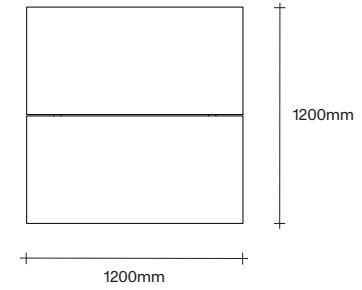

Made in Aotearoa, New Zealand

Rectangle Dining Table Dimensions

SIMON JAMES

Rectangle Dining Table Dimensions

SIMON JAMES

1000 x 1000

1200 x 1200

1400 x 1400

1000 x 1000

1200 x 1200

1400 x 1400

SIMON JAMES

Copyright © 2017 Simon James Design Limited (SJD)
Private and Confidential. No designs, concepts or ideas in this document
may be used without prior written agreement of SJD.