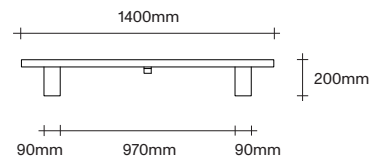

Made in Aotearoa, New Zealand

Ecu Mist Natural Oak Bark Smoked Oak Dark Almond

Black

Rectangle Dining Table Dimensions

SIMON JAMES

Rectangle Dining Table Dimensions

SIMON JAMES

1000 x 1000

1200 x 1200

1400 x 1400

1000 x 1000

1200 x 1200

1400 x 1400

SIMON JAMES

Furniture & Lighting

47 Normanby Road
Mt Eden
Auckland 1024
Ph +64 9 377 5556