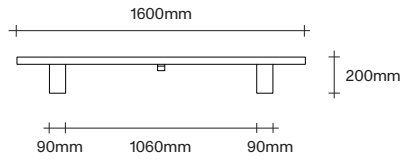

Made in Aotearoa, New Zealand

Ecu Mist Natural Oak Bark Smoked Oak Dark Almond

Black

Rectangle Dining Table Dimensions

SIMON JAMES

Rectangle Dining Table Dimensions

SIMON JAMES

1000 x 1000

1200 x 1200

1400 x 1400

1000 x 1000

1200 x 1200

1400 x 1400

SIMON JAMES

Furniture & Lighting

47 Normanby Road
Mt Eden
Auckland 1024
Ph +64 9 377 5556