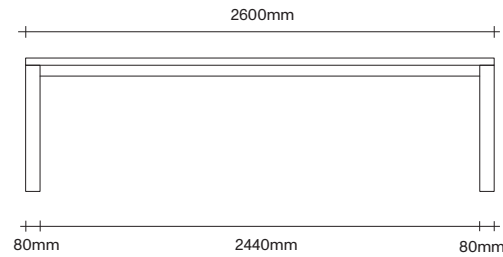

Made in Aotearoa, New Zealand

Ecu Mist Natural Oak Bark Smoked Oak Dark Almond

Black

Rectangle Dining Table Dimensions

SIMON JAMES

Rectangle Dining Table Dimensions

SIMON JAMES

1000 x 1000

1200 x 1200

1400 x 1400

1000 x 1000

1200 x 1200

1400 x 1400

SIMON JAMES

Furniture & Lighting

47 Normanby Road
Mt Eden
Auckland 1024
Ph +64 9 377 5556