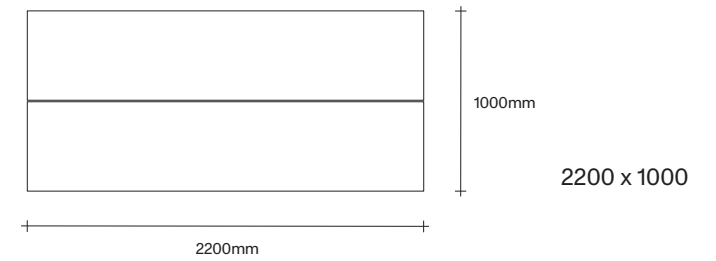

Principle Table by Simon James

SIMON JAMES

Furniture & Lighting

47 Normanby Road
Mt Eden
Auckland 1024
Ph +64 9 377 5556

simonjames.co.nz

The Principle series is a new collection of tables, crafted from solid oak, that honours timber in its most natural form. The balance between the sculptural shape and natural materials reveals a table that is sophisticated yet solid. The Principle dining table is a modern take on the original four leg dining table silhouette. Constructed from solid oak, this table celebrates the connection points where the corner leg is fixed to the frame. The leg location allows the user to maximize the seating space in between. The coffee table appears to float off the ground by reducing it to its essential elements, creating a refined and perfectly proportioned table that celebrates timber in its natural form. A well crafted piece that will work harmoniously within many spaces and environments for years to come.

Made in Aotearoa, New Zealand

Rectangle Dining Table Dimensions

SIMON JAMES

Rectangle Dining Table Dimensions

SIMON JAMES

1000 x 1000

1200 x 1200

1400 x 1400