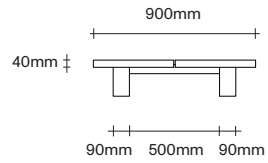

Made in Aotearoa, New Zealand

Rectangle Dining Table Dimensions

SIMON JAMES

Rectangle Dining Table Dimensions

SIMON JAMES

1000 x 1000

1200 x 1200

1400 x 1400

1000 x 1000

1200 x 1200

1400 x 1400

SIMON JAMES

Copyright © 2017 Simon James Design Limited (SJD)
Private and Confidential. No designs, concepts or ideas in this document
may be used without prior written agreement of SJD.