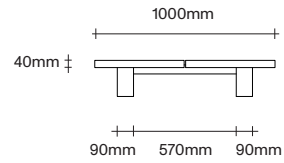

Made in Aotearoa, New Zealand

Rectangle Dining Table Dimensions

SIMON JAMES

Rectangle Dining Table Dimensions

SIMON JAMES

1000 x 1000

1200 x 1200

1400 x 1400

1000 x 1000

1200 x 1200

1400 x 1400

SIMON JAMES

Copyright © 2017 Simon James Design Limited (SJD)
Private and Confidential. No designs, concepts or ideas in this document
may be used without prior written agreement of SJD.