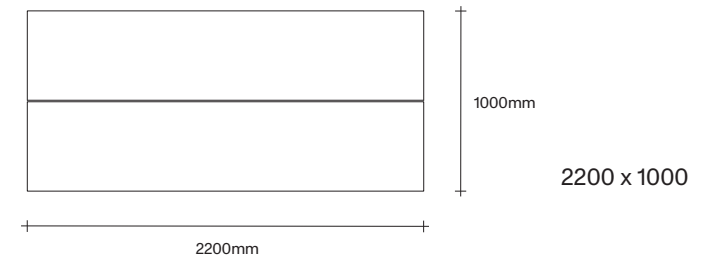

Made in Aotearoa, New Zealand

Ecu Mist Natural Oak Bark Smoked Oak Dark Almond

Black

Rectangle Dining Table Dimensions

SIMON JAMES

Rectangle Dining Table Dimensions

SIMON JAMES

1000 x 1000