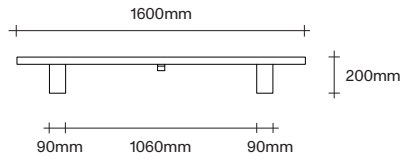

Made in Aotearoa, New Zealand

Rectangle Dining Table Dimensions

SIMON JAMES

Rectangle Dining Table Dimensions

SIMON JAMES

1000 x 1000

1200 x 1200

1400 x 1400

1000 x 1000

1200 x 1200

1400 x 1400

SIMON JAMES

Copyright © 2017 Simon James Design Limited (SJD)
Private and Confidential. No designs, concepts or ideas in this document
may be used without prior written agreement of SJD.