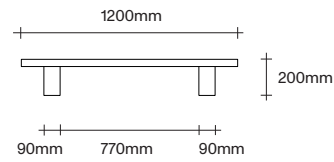

Made in Aotearoa, New Zealand

Rectangle Dining Table Dimensions

SIMON JAMES

Rectangle Dining Table Dimensions

SIMON JAMES

1000 x 1000

1200 x 1200

1400 x 1400

1000 x 1000

1200 x 1200

1400 x 1400

SIMON JAMES

Copyright © 2017 Simon James Design Limited (SJD)
Private and Confidential. No designs, concepts or ideas in this document
may be used without prior written agreement of SJD.