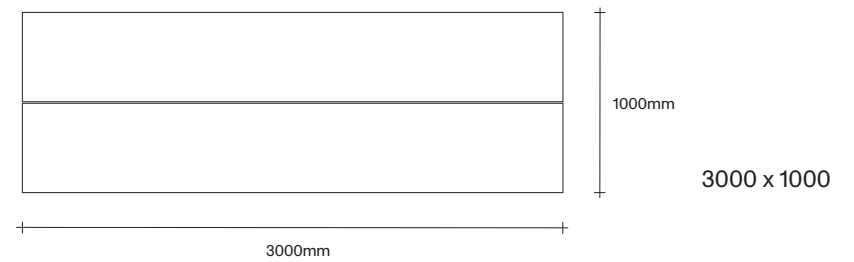

Made in Aotearoa, New Zealand

Ecu Mist Natural Oak Bark Smoked Oak Dark Almond

Black

Rectangle Dining Table Dimensions

SIMON JAMES

Rectangle Dining Table Dimensions

SIMON JAMES

1000 x 1000