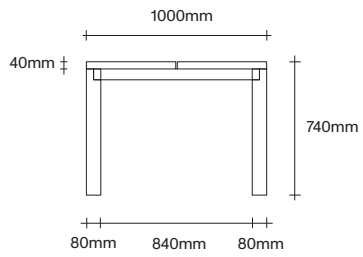

Made in Aotearoa, New Zealand

Rectangle Dining Table Dimensions

SIMON JAMES

Rectangle Dining Table Dimensions

SIMON JAMES

1000 x 1000

1200 x 1200

1400 x 1400

1000 x 1000

1200 x 1200

1400 x 1400

SIMON JAMES

Copyright © 2017 Simon James Design Limited (SJD)
Private and Confidential. No designs, concepts or ideas in this document
may be used without prior written agreement of SJD.