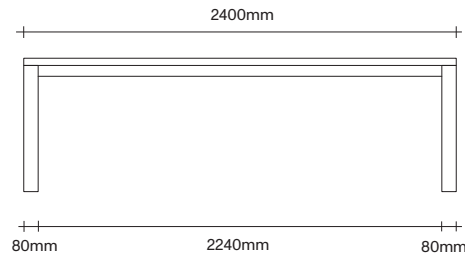

Principle Table by Simon James

SIMON JAMES

Furniture & Lighting

47 Normanby Road
Mt Eden
Auckland 1024
Ph +64 9 377 5556

simonjames.co.nz

The Principle series is a new collection of tables, crafted from solid oak, that honours timber in its most natural form. The balance between the sculptural shape and natural materials reveals a table that is sophisticated yet solid. The Principle dining table is a modern take on the original four leg dining table silhouette. Constructed from solid oak, this table celebrates the connection points where the corner leg is fixed to the frame. The leg location allows the user to maximize the seating space in between. The coffee table appears to float off the ground by reducing it to its essential elements, creating a refined and perfectly proportioned table that celebrates timber in its natural form. A well crafted piece that will work harmoniously within many spaces and environments for years to come.

Made in Aotearoa, New Zealand

Rectangle Dining Table Dimensions

SIMON JAMES

Rectangle Dining Table Dimensions

SIMON JAMES

1000 x 1000

1200 x 1200

1400 x 1400

1000 x 1000

1200 x 1200

1400 x 1400

SIMON JAMES

Copyright © 2017 Simon James Design Limited (SJD)
Private and Confidential. No designs, concepts or ideas in this document
may be used without prior written agreement of SJD.