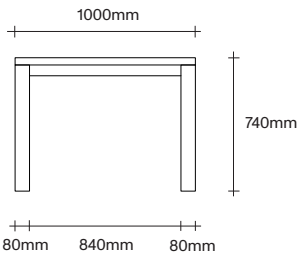

Made in Aotearoa, New Zealand

Ecu Mist Natural Oak Bark Smoked Oak Dark Almond

Black

Rectangle Dining Table Dimensions

SIMON JAMES

Rectangle Dining Table Dimensions

SIMON JAMES

1000 x 1000

1200 x 1200

1400 x 1400

1000 x 1000

1200 x 1200

1400 x 1400

SIMON JAMES

Furniture & Lighting

47 Normanby Road
Mt Eden
Auckland 1024
Ph +64 9 377 5556