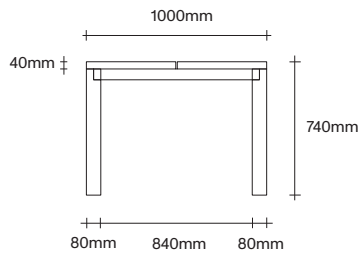

Principle Table by Simon James

SIMON JAMES

Furniture & Lighting

47 Normanby Road
Mt Eden
Auckland 1024
Ph +64 9 377 5556

simonjames.co.nz

The Principle series is a new collection of tables, crafted from solid oak, that honours timber in its most natural form. The balance between the sculptural shape and natural materials reveals a table that is sophisticated yet solid. The Principle dining table is a modern take on the original four leg dining table silhouette. Constructed from solid oak, this table celebrates the connection points where the corner leg is fixed to the frame. The leg location allows the user to maximize the seating space in between. The coffee table appears to float off the ground by reducing it to its essential elements, creating a refined and perfectly proportioned table that celebrates timber in its natural form. A well crafted piece that will work harmoniously within many spaces and environments for years to come.

Made in Aotearoa, New Zealand

Rectangle Dining Table Dimensions

SIMON JAMES

Rectangle Dining Table Dimensions

SIMON JAMES

1000 x 1000

1200 x 1200

1400 x 1400

1000 x 1000

1200 x 1200

1400 x 1400

SIMON JAMES

Copyright © 2017 Simon James Design Limited (SJD)
Private and Confidential. No designs, concepts or ideas in this document
may be used without prior written agreement of SJD.