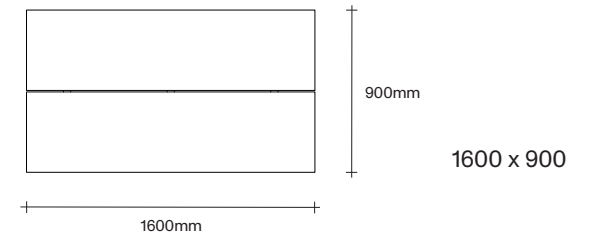

Made in Aotearoa, New Zealand

Rectangle Dining Table Dimensions

SIMON JAMES

Rectangle Dining Table Dimensions

SIMON JAMES

1000 x 1000

1200 x 1200

1400 x 1400

1000 x 1000

1200 x 1200

1400 x 1400

SIMON JAMES

Copyright © 2017 Simon James Design Limited (SJD)
Private and Confidential. No designs, concepts or ideas in this document
may be used without prior written agreement of SJD.