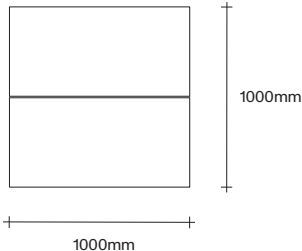

Made in Aotearoa, New Zealand

Ecu Mist Natural Oak Bark Smoked Oak Dark Almond

Black

Rectangle Dining Table Dimensions

SIMON JAMES

Rectangle Dining Table Dimensions

SIMON JAMES

1000 x 1000