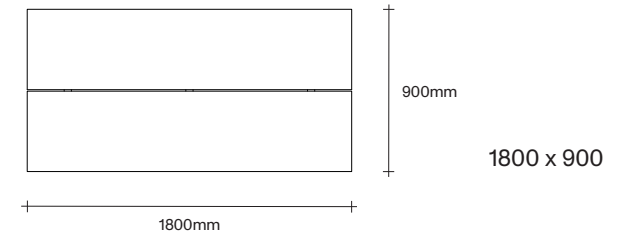

Made in Aotearoa, New Zealand

Rectangle Dining Table Dimensions

SIMON JAMES

Rectangle Dining Table Dimensions

SIMON JAMES

1000 x 1000

1200 x 1200

1400 x 1400

1000 x 1000

1200 x 1200

1400 x 1400

SIMON JAMES

Copyright © 2017 Simon James Design Limited (SJD)
Private and Confidential. No designs, concepts or ideas in this document
may be used without prior written agreement of SJD.