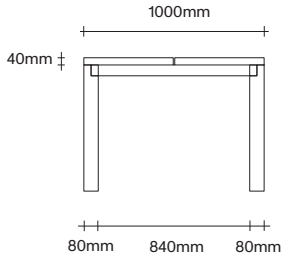

Made in Aotearoa, New Zealand

Rectangle Dining Table Dimensions

SIMON JAMES

Rectangle Dining Table Dimensions

SIMON JAMES

1000 x 1000

1200 x 1200

1400 x 1400

1000 x 1000

1200 x 1200

1400 x 1400

SIMON JAMES

Copyright © 2017 Simon James Design Limited (SJD)
Private and Confidential. No designs, concepts or ideas in this document
may be used without prior written agreement of SJD.