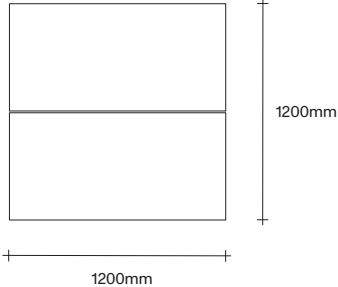

Made in Aotearoa, New Zealand

Ecu Mist Natural Oak Bark Smoked Oak Dark Almond

Black

Rectangle Dining Table Dimensions

SIMON JAMES

Rectangle Dining Table Dimensions

SIMON JAMES

1000 x 1000

1200 x 1200

1400 x 1400

1000 x 1000

1200 x 1200

1400 x 1400

SIMON JAMES

Furniture & Lighting

47 Normanby Road
Mt Eden
Auckland 1024
Ph +64 9 377 5556