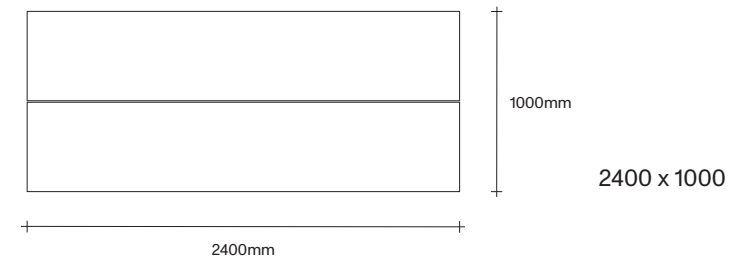

Principle Table by Simon James

SIMON JAMES

Furniture & Lighting

47 Normanby Road
Mt Eden
Auckland 1024
Ph +64 9 377 5556

simonjames.co.nz

The Principle series is a new collection of tables, crafted from solid oak, that honours timber in its most natural form. The balance between the sculptural shape and natural materials reveals a table that is sophisticated yet solid. The Principle dining table is a modern take on the original four leg dining table silhouette. Constructed from solid oak, this table celebrates the connection points where the corner leg is fixed to the frame. The leg location allows the user to maximize the seating space in between. The coffee table appears to float off the ground by reducing it to its essential elements, creating a refined and perfectly proportioned table that celebrates timber in its natural form. A well crafted piece that will work harmoniously within many spaces and environments for years to come.

Made in Aotearoa, New Zealand

Rectangle Dining Table Dimensions

SIMON JAMES

Rectangle Dining Table Dimensions

SIMON JAMES

1000 x 1000

1200 x 1200

1400 x 1400