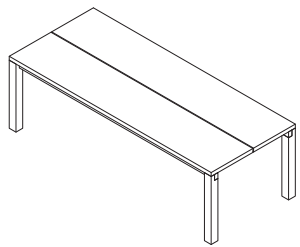

Principle Table by Simon James

SIMON JAMES

Furniture & Lighting

47 Normanby Road
Mt Eden
Auckland 1024
Ph +64 9 377 5556

simonjames.co.nz

The Principle series is a new collection of tables, crafted from solid oak, that honours timber in its most natural form. The balance between the sculptural shape and natural materials reveals a table that is sophisticated yet solid. The Principle dining table is a modern take on the original four leg dining table silhouette. Constructed from solid oak, this table celebrates the connection points where the corner leg is fixed to the frame. The leg location allows the user to maximize the seating space in between. The coffee table appears to float off the ground by reducing it to its essential elements, creating a refined and perfectly proportioned table that celebrates timber in its natural form. A well crafted piece that will work harmoniously within many spaces and environments for years to come.

Made in Aotearoa, New Zealand

Rectangle Dining Table Dimensions

SIMON JAMES

Rectangle Dining Table Dimensions

SIMON JAMES

1000 x 1000

1200 x 1200

1400 x 1400

1000 x 1000

1200 x 1200

1400 x 1400

SIMON JAMES

Copyright © 2017 Simon James Design Limited (SJD)
Private and Confidential. No designs, concepts or ideas in this document
may be used without prior written agreement of SJD.