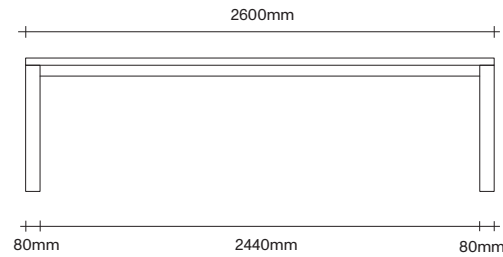

Principle Table by Simon James

SIMON JAMES

Furniture & Lighting

47 Normanby Road
Mt Eden
Auckland 1024
Ph +64 9 377 5556

simonjames.co.nz

The Principle series is a new collection of tables, crafted from solid oak, that honours timber in its most natural form. The balance between the sculptural shape and natural materials reveals a table that is sophisticated yet solid. The Principle dining table is a modern take on the original four leg dining table silhouette. Constructed from solid oak, this table celebrates the connection points where the corner leg is fixed to the frame. The leg location allows the user to maximize the seating space in between. The coffee table appears to float off the ground by reducing it to its essential elements, creating a refined and perfectly proportioned table that celebrates timber in its natural form. A well crafted piece that will work harmoniously within many spaces and environments for years to come.

Made in Aotearoa, New Zealand

Rectangle Dining Table Dimensions

SIMON JAMES

Rectangle Dining Table Dimensions

SIMON JAMES

1000 x 1000

1200 x 1200

1400 x 1400

1000 x 1000

1200 x 1200

1400 x 1400

SIMON JAMES

Copyright © 2017 Simon James Design Limited (SJD)
Private and Confidential. No designs, concepts or ideas in this document
may be used without prior written agreement of SJD.