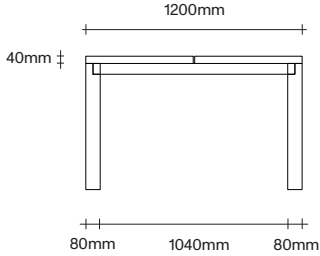

Made in Aotearoa, New Zealand

Ecu Mist Natural Oak Bark Smoked Oak Dark Almond

Black

Rectangle Dining Table Dimensions

SIMON JAMES

Rectangle Dining Table Dimensions

SIMON JAMES

1000 x 1000

1200 x 1200

1400 x 1400

1000 x 1000

1200 x 1200

1400 x 1400

SIMON JAMES

Furniture & Lighting

47 Normanby Road
Mt Eden
Auckland 1024
Ph +64 9 377 5556