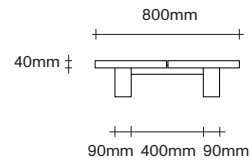

Made in Aotearoa, New Zealand

Rectangle Dining Table Dimensions

SIMON JAMES

Rectangle Dining Table Dimensions

SIMON JAMES

1000 x 1000

1200 x 1200

1400 x 1400

1000 x 1000

1200 x 1200

1400 x 1400

SIMON JAMES

Copyright © 2017 Simon James Design Limited (SJD)
Private and Confidential. No designs, concepts or ideas in this document
may be used without prior written agreement of SJD.