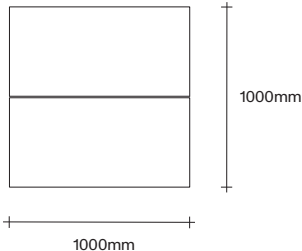

Made in Aotearoa, New Zealand

Rectangle Dining Table Dimensions

SIMON JAMES

Rectangle Dining Table Dimensions

SIMON JAMES

1000 x 1000

1200 x 1200

1400 x 1400

1000 x 1000

1200 x 1200

1400 x 1400

SIMON JAMES

Copyright © 2017 Simon James Design Limited (SJD)
Private and Confidential. No designs, concepts or ideas in this document
may be used without prior written agreement of SJD.