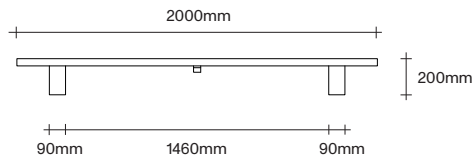

Made in Aotearoa, New Zealand

Rectangle Dining Table Dimensions

SIMON JAMES

Rectangle Dining Table Dimensions

SIMON JAMES

1000 x 1000

1200 x 1200

1400 x 1400

1000 x 1000

1200 x 1200

1400 x 1400

SIMON JAMES

Copyright © 2017 Simon James Design Limited (SJD)
Private and Confidential. No designs, concepts or ideas in this document
may be used without prior written agreement of SJD.