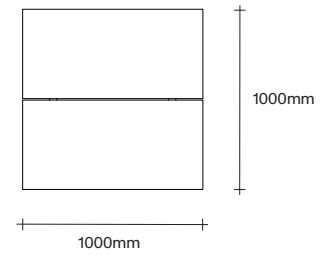

1000 x 1000

1200 x 1200

1400 x 1400