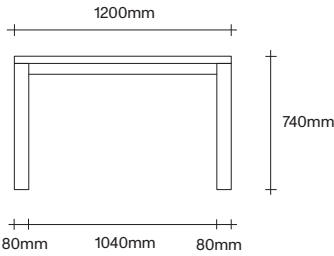

Made in Aotearoa, New Zealand

Ecu Mist Natural Oak Bark Smoked Oak Dark Almond

Black

Rectangle Dining Table Dimensions

SIMON JAMES

Rectangle Dining Table Dimensions

SIMON JAMES

1000 x 1000

1200 x 1200

1400 x 1400

1000 x 1000

1200 x 1200

1400 x 1400

SIMON JAMES

Furniture & Lighting

47 Normanby Road
Mt Eden
Auckland 1024
Ph +64 9 377 5556