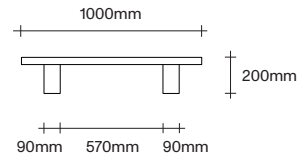

Made in Aotearoa, New Zealand

Rectangle Dining Table Dimensions

SIMON JAMES

Rectangle Dining Table Dimensions

SIMON JAMES

1000 x 1000

1200 x 1200

1400 x 1400

1000 x 1000

1200 x 1200

1400 x 1400

SIMON JAMES

Copyright © 2017 Simon James Design Limited (SJD)
Private and Confidential. No designs, concepts or ideas in this document
may be used without prior written agreement of SJD.