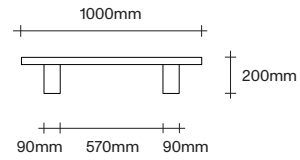

Made in Aotearoa, New Zealand

Ecu Mist Natural Oak Bark Smoked Oak Dark Almond

Black

Rectangle Dining Table Dimensions

SIMON JAMES

Rectangle Dining Table Dimensions

SIMON JAMES

1000 x 1000

1200 x 1200

1400 x 1400

1000 x 1000

1200 x 1200

1400 x 1400

SIMON JAMES

Furniture & Lighting

47 Normanby Road
Mt Eden
Auckland 1024
Ph +64 9 377 5556