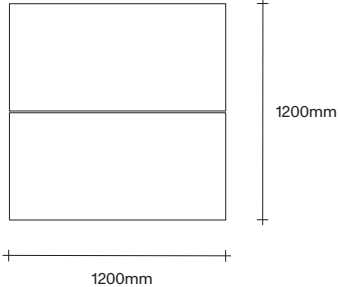

Made in Aotearoa, New Zealand

Rectangle Dining Table Dimensions

SIMON JAMES

Rectangle Dining Table Dimensions

SIMON JAMES

1000 x 1000

1200 x 1200

1400 x 1400

1000 x 1000

1200 x 1200

1400 x 1400

SIMON JAMES

Copyright © 2017 Simon James Design Limited (SJD)
Private and Confidential. No designs, concepts or ideas in this document
may be used without prior written agreement of SJD.