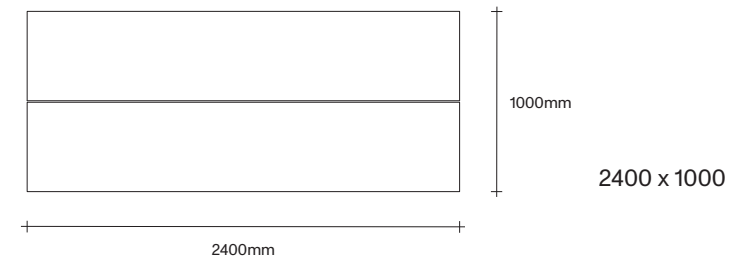

Made in Aotearoa, New Zealand

Ecu Mist Natural Oak Bark Smoked Oak Dark Almond

Black

Rectangle Dining Table Dimensions

SIMON JAMES

Rectangle Dining Table Dimensions

SIMON JAMES

1000 x 1000