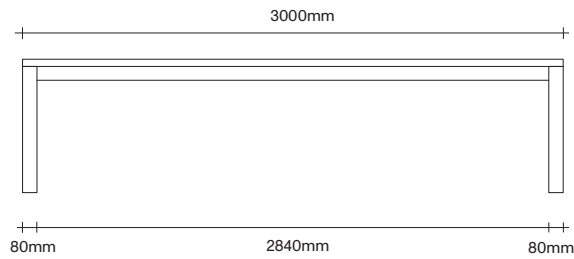

Made in Aotearoa, New Zealand

Ecu Mist Natural Oak Bark Smoked Oak Dark Almond

Black

Rectangle Dining Table Dimensions

SIMON JAMES

Rectangle Dining Table Dimensions

SIMON JAMES

1000 x 1000

1200 x 1200

1400 x 1400

1000 x 1000

1200 x 1200

1400 x 1400

SIMON JAMES

Furniture & Lighting

47 Normanby Road
Mt Eden
Auckland 1024
Ph +64 9 377 5556