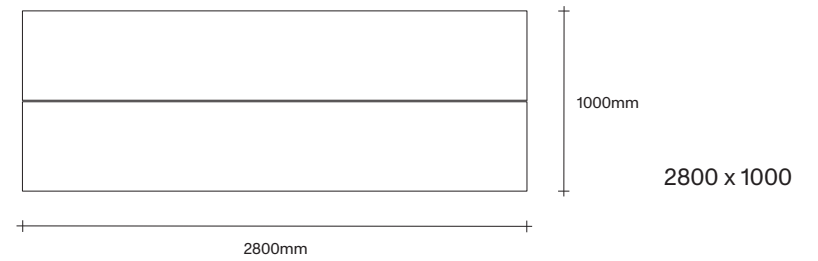

Made in Aotearoa, New Zealand

Ecu Mist Natural Oak Bark Smoked Oak Dark Almond

Black

Rectangle Dining Table Dimensions

SIMON JAMES

Rectangle Dining Table Dimensions

SIMON JAMES

1000 x 1000