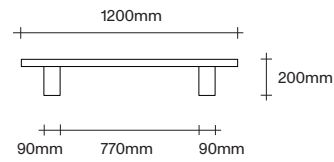

Made in Aotearoa, New Zealand

Ecu Mist Natural Oak Bark Smoked Oak Dark Almond

Black

Rectangle Dining Table Dimensions

SIMON JAMES

Rectangle Dining Table Dimensions

SIMON JAMES

1000 x 1000

1200 x 1200

1400 x 1400

1000 x 1000

1200 x 1200

1400 x 1400

SIMON JAMES

Furniture & Lighting

47 Normanby Road
Mt Eden
Auckland 1024
Ph +64 9 377 5556