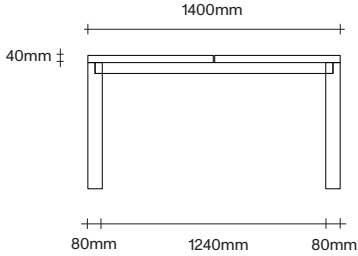

Made in Aotearoa, New Zealand

Rectangle Dining Table Dimensions

SIMON JAMES

Rectangle Dining Table Dimensions

SIMON JAMES

1000 x 1000

1200 x 1200

1400 x 1400

1000 x 1000

1200 x 1200

1400 x 1400

SIMON JAMES

Copyright © 2017 Simon James Design Limited (SJD)
Private and Confidential. No designs, concepts or ideas in this document
may be used without prior written agreement of SJD.