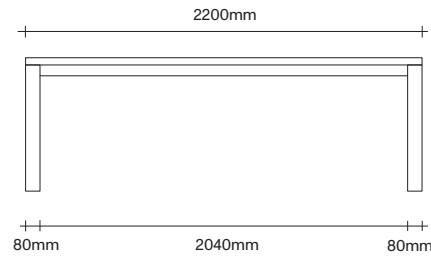

Principle Table by Simon James

SIMON JAMES

Furniture & Lighting

47 Normanby Road
Mt Eden
Auckland 1024
Ph +64 9 377 5556

simonjames.co.nz

The Principle series is a new collection of tables, crafted from solid oak, that honours timber in its most natural form. The balance between the sculptural shape and natural materials reveals a table that is sophisticated yet solid. The Principle dining table is a modern take on the original four leg dining table silhouette. Constructed from solid oak, this table celebrates the connection points where the corner leg is fixed to the frame. The leg location allows the user to maximize the seating space in between. The coffee table appears to float off the ground by reducing it to its essential elements, creating a refined and perfectly proportioned table that celebrates timber in its natural form. A well crafted piece that will work harmoniously within many spaces and environments for years to come.

Made in Aotearoa, New Zealand

Rectangle Dining Table Dimensions

SIMON JAMES

Rectangle Dining Table Dimensions

SIMON JAMES

1000 x 1000

1200 x 1200

1400 x 1400

1000 x 1000

1200 x 1200

1400 x 1400

SIMON JAMES

Copyright © 2017 Simon James Design Limited (SJD)
Private and Confidential. No designs, concepts or ideas in this document
may be used without prior written agreement of SJD.