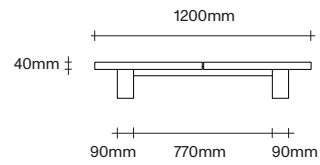

Made in Aotearoa, New Zealand

Rectangle Dining Table Dimensions

SIMON JAMES

Rectangle Dining Table Dimensions

SIMON JAMES

1000 x 1000

1200 x 1200

1400 x 1400

1000 x 1000

1200 x 1200

1400 x 1400

SIMON JAMES

Copyright © 2017 Simon James Design Limited (SJD)
Private and Confidential. No designs, concepts or ideas in this document
may be used without prior written agreement of SJD.