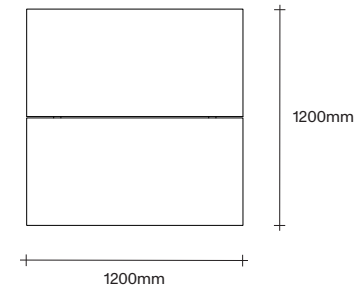

Made in Aotearoa, New Zealand

Ecu Mist Natural Oak Bark Smoked Oak Dark Almond

Black

Rectangle Dining Table Dimensions

SIMON JAMES

Rectangle Dining Table Dimensions

SIMON JAMES

1000 x 1000

1200 x 1200

1400 x 1400

1000 x 1000

1200 x 1200

1400 x 1400

SIMON JAMES

Furniture & Lighting

47 Normanby Road
Mt Eden
Auckland 1024
Ph +64 9 377 5556