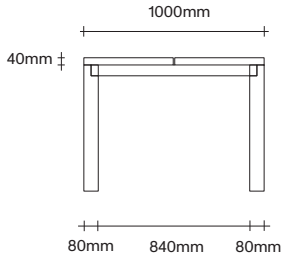

Made in Aotearoa, New Zealand

Ecu Mist Natural Oak Bark Smoked Oak Dark Almond

Black

Rectangle Dining Table Dimensions

SIMON JAMES

Rectangle Dining Table Dimensions

SIMON JAMES

1000 x 1000

1200 x 1200

1400 x 1400

1000 x 1000

1200 x 1200

1400 x 1400

SIMON JAMES

Furniture & Lighting

47 Normanby Road
Mt Eden
Auckland 1024
Ph +64 9 377 5556