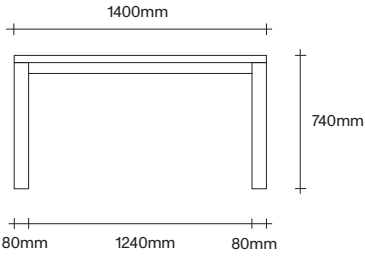

Made in Aotearoa, New Zealand

Rectangle Dining Table Dimensions

SIMON JAMES

Rectangle Dining Table Dimensions

SIMON JAMES

1000 x 1000

1200 x 1200

1400 x 1400

1000 x 1000

1200 x 1200

1400 x 1400

SIMON JAMES

Copyright © 2017 Simon James Design Limited (SJD)
Private and Confidential. No designs, concepts or ideas in this document
may be used without prior written agreement of SJD.