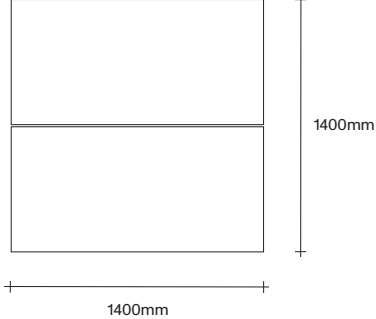

Made in Aotearoa, New Zealand

Rectangle Dining Table Dimensions

SIMON JAMES

Rectangle Dining Table Dimensions

SIMON JAMES

1000 x 1000

1200 x 1200

1400 x 1400

1000 x 1000

1200 x 1200

1400 x 1400

SIMON JAMES

Copyright © 2017 Simon James Design Limited (SJD)
Private and Confidential. No designs, concepts or ideas in this document
may be used without prior written agreement of SJD.