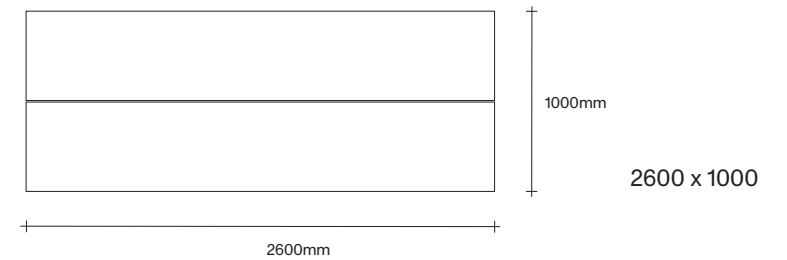

Made in Aotearoa, New Zealand

Ecu Mist Natural Oak Bark Smoked Oak Dark Almond

Black

Rectangle Dining Table Dimensions

SIMON JAMES

Rectangle Dining Table Dimensions

SIMON JAMES

1000 x 1000