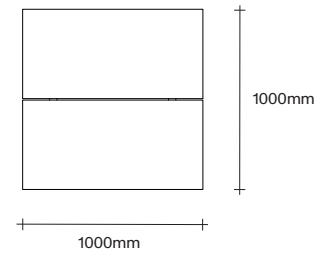

Made in Aotearoa, New Zealand

Rectangle Dining Table Dimensions

SIMON JAMES

Rectangle Dining Table Dimensions

SIMON JAMES

1000 x 1000

1200 x 1200

1400 x 1400

1000 x 1000

1200 x 1200

1400 x 1400

SIMON JAMES

Copyright © 2017 Simon James Design Limited (SJD)
Private and Confidential. No designs, concepts or ideas in this document
may be used without prior written agreement of SJD.