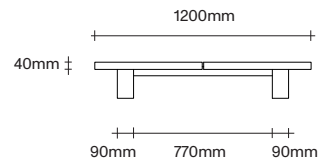

Made in Aotearoa, New Zealand

Ecu Mist Natural Oak Bark Smoked Oak Dark Almond

Black

Rectangle Dining Table Dimensions

SIMON JAMES

Rectangle Dining Table Dimensions

SIMON JAMES

1000 x 1000

1200 x 1200

1400 x 1400

1000 x 1000

1200 x 1200

1400 x 1400

SIMON JAMES

Furniture & Lighting

47 Normanby Road
Mt Eden
Auckland 1024
Ph +64 9 377 5556