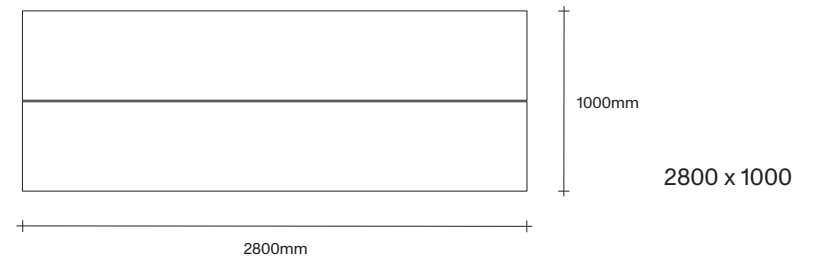

Made in Aotearoa, New Zealand

Rectangle Dining Table Dimensions

SIMON JAMES

Rectangle Dining Table Dimensions

SIMON JAMES

1000 x 1000

1200 x 1200

1400 x 1400

1000 x 1000

1200 x 1200

1400 x 1400

SIMON JAMES

Copyright © 2017 Simon James Design Limited (SJD)
Private and Confidential. No designs, concepts or ideas in this document
may be used without prior written agreement of SJD.