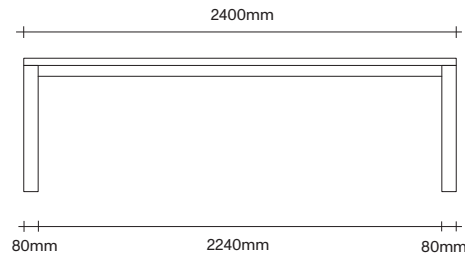

Made in Aotearoa, New Zealand

Ecu Mist Natural Oak Bark Smoked Oak Dark Almond

Black

Rectangle Dining Table Dimensions

SIMON JAMES

Rectangle Dining Table Dimensions

SIMON JAMES

1000 x 1000

1200 x 1200

1400 x 1400

1000 x 1000

1200 x 1200

1400 x 1400

SIMON JAMES

Furniture & Lighting

47 Normanby Road
Mt Eden
Auckland 1024
Ph +64 9 377 5556