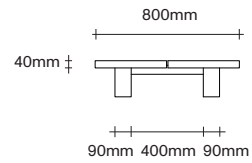

Made in Aotearoa, New Zealand

Ecu Mist Natural Oak Bark Smoked Oak Dark Almond

Black

Rectangle Dining Table Dimensions

SIMON JAMES

Rectangle Dining Table Dimensions

SIMON JAMES

1000 x 1000

1200 x 1200

1400 x 1400

1000 x 1000

1200 x 1200

1400 x 1400

SIMON JAMES

Furniture & Lighting

47 Normanby Road
Mt Eden
Auckland 1024
Ph +64 9 377 5556