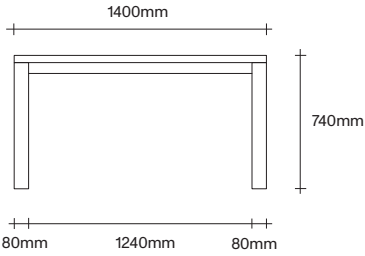

Made in Aotearoa, New Zealand

Ecu Mist Natural Oak Bark Smoked Oak Dark Almond

Black

Rectangle Dining Table Dimensions

SIMON JAMES

Rectangle Dining Table Dimensions

SIMON JAMES

1000 x 1000

1200 x 1200

1400 x 1400

1000 x 1000

1200 x 1200

1400 x 1400

SIMON JAMES

Furniture & Lighting

47 Normanby Road
Mt Eden
Auckland 1024
Ph +64 9 377 5556