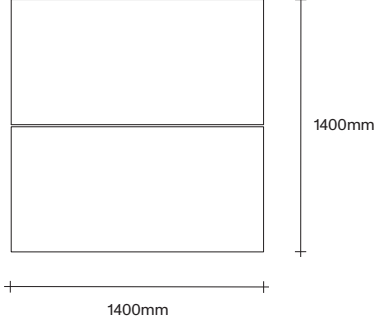

1000 x 1000

1200 x 1200

1400 x 1400