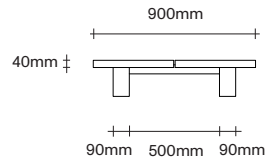

Made in Aotearoa, New Zealand

Rectangle Dining Table Dimensions

SIMON JAMES

Rectangle Dining Table Dimensions

SIMON JAMES

1000 x 1000

1200 x 1200

1400 x 1400

1000 x 1000

1200 x 1200

1400 x 1400

SIMON JAMES

Copyright © 2017 Simon James Design Limited (SJD)
Private and Confidential. No designs, concepts or ideas in this document
may be used without prior written agreement of SJD.