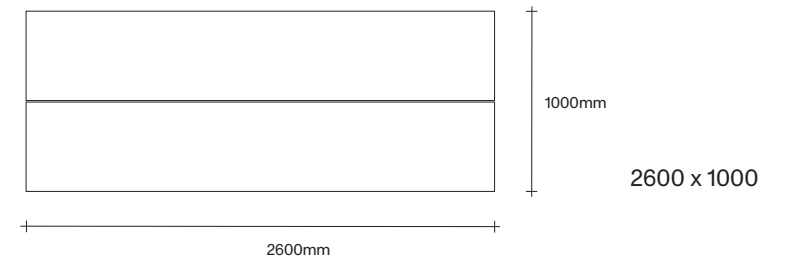

Principle Table by Simon James

SIMON JAMES

Furniture & Lighting

47 Normanby Road
Mt Eden
Auckland 1024
Ph +64 9 377 5556

simonjames.co.nz

The Principle series is a new collection of tables, crafted from solid oak, that honours timber in its most natural form. The balance between the sculptural shape and natural materials reveals a table that is sophisticated yet solid. The Principle dining table is a modern take on the original four leg dining table silhouette. Constructed from solid oak, this table celebrates the connection points where the corner leg is fixed to the frame. The leg location allows the user to maximize the seating space in between. The coffee table appears to float off the ground by reducing it to its essential elements, creating a refined and perfectly proportioned table that celebrates timber in its natural form. A well crafted piece that will work harmoniously within many spaces and environments for years to come.

Made in Aotearoa, New Zealand

Rectangle Dining Table Dimensions

SIMON JAMES

Rectangle Dining Table Dimensions

SIMON JAMES

1000 x 1000

1200 x 1200

1400 x 1400