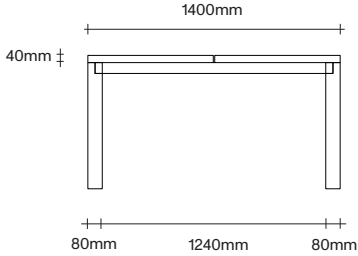

Made in Aotearoa, New Zealand

Ecu Mist Natural Oak Bark Smoked Oak Dark Almond

Black

Rectangle Dining Table Dimensions

SIMON JAMES

Rectangle Dining Table Dimensions

SIMON JAMES

1000 x 1000

1200 x 1200

1400 x 1400

1000 x 1000

1200 x 1200

1400 x 1400

SIMON JAMES

Furniture & Lighting

47 Normanby Road
Mt Eden
Auckland 1024
Ph +64 9 377 5556