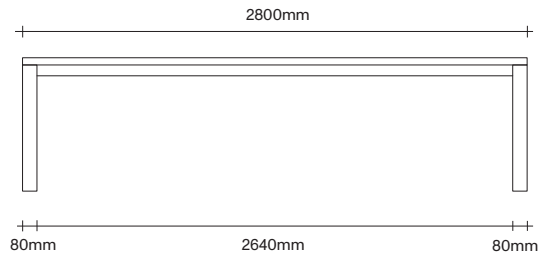

Made in Aotearoa, New Zealand

Rectangle Dining Table Dimensions

SIMON JAMES

Rectangle Dining Table Dimensions

SIMON JAMES

1000 x 1000

1200 x 1200

1400 x 1400

1000 x 1000

1200 x 1200

1400 x 1400

SIMON JAMES

Copyright © 2017 Simon James Design Limited (SJD)
Private and Confidential. No designs, concepts or ideas in this document
may be used without prior written agreement of SJD.