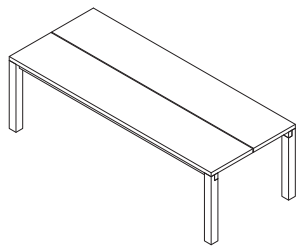

Principle Table by Simon James

SIMON JAMES

Furniture & Lighting

47 Normanby Road
Mt Eden
Auckland 1024
Ph +64 9 377 5556

simonjames.co.nz

The Principle series is a new collection of tables, crafted from solid oak, that honours timber in its most natural form. The balance between the sculptural shape and natural materials reveals a table that is sophisticated yet solid. The Principle dining table is a modern take on the original four leg dining table silhouette. Constructed from solid oak, this table celebrates the connection points where the corner leg is fixed to the frame. The leg location allows the user to maximize the seating space in between. The coffee table appears to float off the ground by reducing it to its essential elements, creating a refined and perfectly proportioned table that celebrates timber in its natural form. A well crafted piece that will work harmoniously within many spaces and environments for years to come.

Made in Aotearoa, New Zealand

Rectangle Dining Table Dimensions

SIMON JAMES

Rectangle Dining Table Dimensions

SIMON JAMES

1000 x 1000

1200 x 1200

1400 x 1400

1000 x 1000

1200 x 1200

1400 x 1400

SIMON JAMES

Copyright © 2017 Simon James Design Limited (SJD)
Private and Confidential. No designs, concepts or ideas in this document
may be used without prior written agreement of SJD.