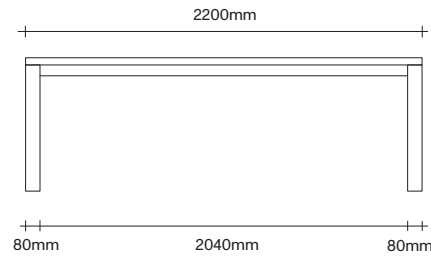

Made in Aotearoa, New Zealand

Ecu Mist Natural Oak Bark Smoked Oak Dark Almond

Black

Rectangle Dining Table Dimensions

SIMON JAMES

Rectangle Dining Table Dimensions

SIMON JAMES

1000 x 1000

1200 x 1200

1400 x 1400

1000 x 1000

1200 x 1200

1400 x 1400

SIMON JAMES

Furniture & Lighting

47 Normanby Road
Mt Eden
Auckland 1024
Ph +64 9 377 5556