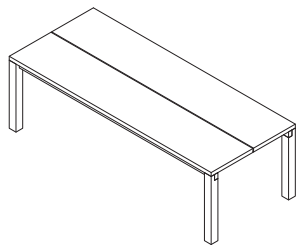

Principle Table by Simon James

SIMON JAMES

Furniture & Lighting

47 Normanby Road
Mt Eden
Auckland 1024
Ph +64 9 377 5556

simonjames.co.nz

The Principle series is a new collection of tables, crafted from solid oak, that honours timber in its most natural form. The balance between the sculptural shape and natural materials reveals a table that is sophisticated yet solid. The Principle dining table is a modern take on the original four leg dining table silhouette. Constructed from solid oak, this table celebrates the connection points where the corner leg is fixed to the frame. The leg location allows the user to maximize the seating space in between. The coffee table appears to float off the ground by reducing it to its essential elements, creating a refined and perfectly proportioned table that celebrates timber in its natural form. A well crafted piece that will work harmoniously within many spaces and environments for years to come.

Made in Aotearoa, New Zealand

Ecu Mist Natural Oak Bark Smoked Oak Dark Almond

Black

Rectangle Dining Table Dimensions

SIMON JAMES

Rectangle Dining Table Dimensions

SIMON JAMES

1000 x 1000

1200 x 1200

1400 x 1400

1000 x 1000

1200 x 1200

1400 x 1400

SIMON JAMES

Furniture & Lighting

47 Normanby Road
Mt Eden
Auckland 1024
Ph +64 9 377 5556