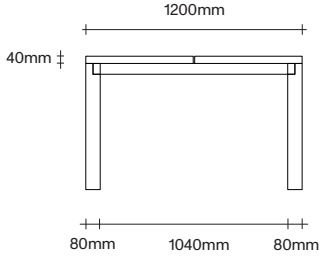

Made in Aotearoa, New Zealand

Rectangle Dining Table Dimensions

SIMON JAMES

Rectangle Dining Table Dimensions

SIMON JAMES

1000 x 1000

1200 x 1200

1400 x 1400

1000 x 1000

1200 x 1200

1400 x 1400

SIMON JAMES

Copyright © 2017 Simon James Design Limited (SJD)
Private and Confidential. No designs, concepts or ideas in this document
may be used without prior written agreement of SJD.