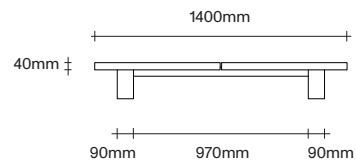

1200 x 1200

1400 x 1400

1000 x 1000

1200 x 1200

1400 x 1400

SIMON JAMES

Furniture & Lighting

47 Normanby Road
Mt Eden
Auckland 1024
Ph +64 9 377 5556