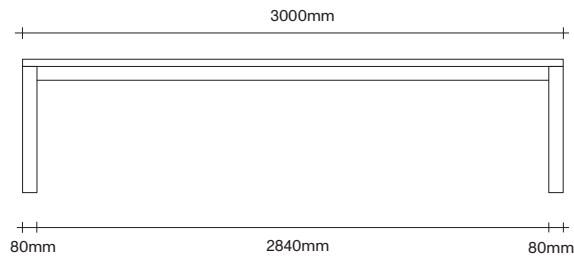

Made in Aotearoa, New Zealand

Rectangle Dining Table Dimensions

SIMON JAMES

Rectangle Dining Table Dimensions

SIMON JAMES

1000 x 1000

1200 x 1200

1400 x 1400

1000 x 1000

1200 x 1200

1400 x 1400

SIMON JAMES

Copyright © 2017 Simon James Design Limited (SJD)
Private and Confidential. No designs, concepts or ideas in this document
may be used without prior written agreement of SJD.