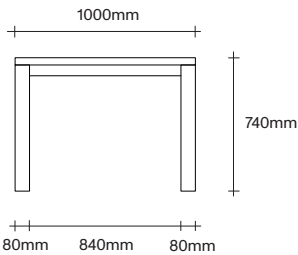

Made in Aotearoa, New Zealand

Rectangle Dining Table Dimensions

SIMON JAMES

Rectangle Dining Table Dimensions

SIMON JAMES

1000 x 1000

1200 x 1200

1400 x 1400

1000 x 1000

1200 x 1200

1400 x 1400

SIMON JAMES

Copyright © 2017 Simon James Design Limited (SJD)
Private and Confidential. No designs, concepts or ideas in this document
may be used without prior written agreement of SJD.