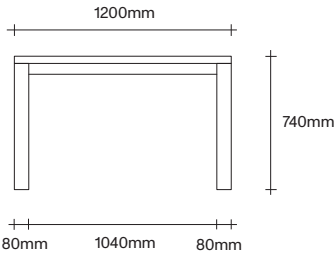

Made in Aotearoa, New Zealand

Rectangle Dining Table Dimensions

SIMON JAMES

Rectangle Dining Table Dimensions

SIMON JAMES

1000 x 1000

1200 x 1200

1400 x 1400

1000 x 1000

1200 x 1200

1400 x 1400

SIMON JAMES

Copyright © 2017 Simon James Design Limited (SJD)
Private and Confidential. No designs, concepts or ideas in this document
may be used without prior written agreement of SJD.