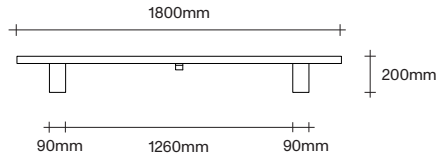

Made in Aotearoa, New Zealand

Rectangle Dining Table Dimensions

SIMON JAMES

Rectangle Dining Table Dimensions

SIMON JAMES

1000 x 1000

1200 x 1200

1400 x 1400

1000 x 1000

1200 x 1200

1400 x 1400

SIMON JAMES

Copyright © 2017 Simon James Design Limited (SJD)
Private and Confidential. No designs, concepts or ideas in this document
may be used without prior written agreement of SJD.