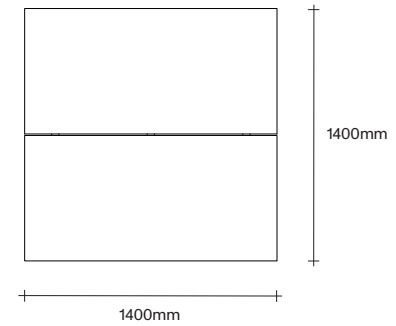

Made in Aotearoa, New Zealand

Ecu Mist Natural Oak Bark Smoked Oak Dark Almond

Black

Rectangle Dining Table Dimensions

SIMON JAMES

Rectangle Dining Table Dimensions

SIMON JAMES

1000 x 1000

1200 x 1200

1400 x 1400

1000 x 1000

1200 x 1200

1400 x 1400

SIMON JAMES

Furniture & Lighting

47 Normanby Road
Mt Eden
Auckland 1024
Ph +64 9 377 5556