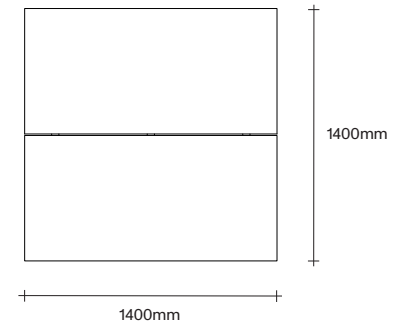

Made in Aotearoa, New Zealand

Rectangle Dining Table Dimensions

SIMON JAMES

Rectangle Dining Table Dimensions

SIMON JAMES

1000 x 1000

1200 x 1200

1400 x 1400

1000 x 1000

1200 x 1200

1400 x 1400

SIMON JAMES

Copyright © 2017 Simon James Design Limited (SJD)
Private and Confidential. No designs, concepts or ideas in this document
may be used without prior written agreement of SJD.