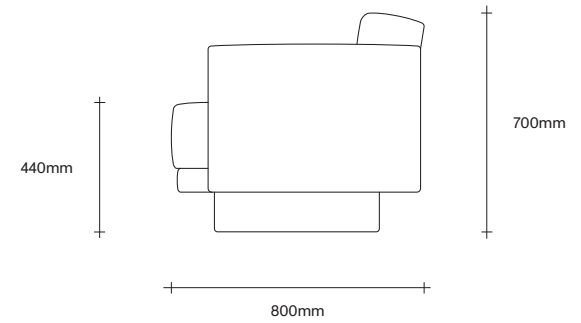

Portrait Chair Dimensions

**SIMON JAMES**

47 Normanby Road  
Mt Eden  
Auckland 1024  
Ph +64 9 377 5556

[simonjames.co.nz](http://simonjames.co.nz)

**SIMON JAMES**

Copyright © 2017 Simon James Design Limited (SJD)  
Private and Confidential. No designs, concepts or ideas in this document  
may be used without prior written agreement of SJD.