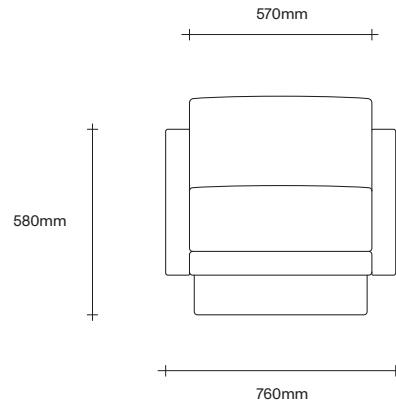

The Portrait Chair is available in full upholstery options, or with a contrasting timber base plinth.

Made in New Zealand.

47 Normanby Road  
Mt Eden  
Auckland 1024  
Ph +64 9 377 5556

[simonjames.co.nz](http://simonjames.co.nz)

Portrait Chair Dimensions

**SIMON JAMES**

47 Normanby Road  
Mt Eden  
Auckland 1024  
Ph +64 9 377 5556

[simonjames.co.nz](http://simonjames.co.nz)

**SIMON JAMES**

Copyright © 2017 Simon James Design Limited (SJD)  
Private and Confidential. No designs, concepts or ideas in this document  
may be used without prior written agreement of SJD.