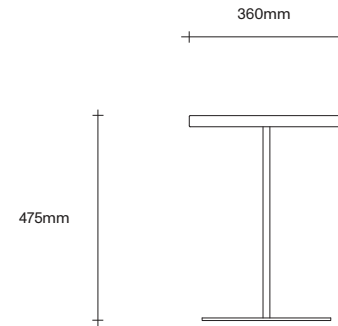

Made in New Zealand

47 Normanby Road  
Mt Eden  
Auckland 1024  
Ph +64 9 377 5556

[simonjames.co.nz](http://simonjames.co.nz)

Pegasus Side Table Dimensions

SIMON JAMES

47 Normanby Road  
Mt Eden  
Auckland 1024  
Ph +64 9 377 5556