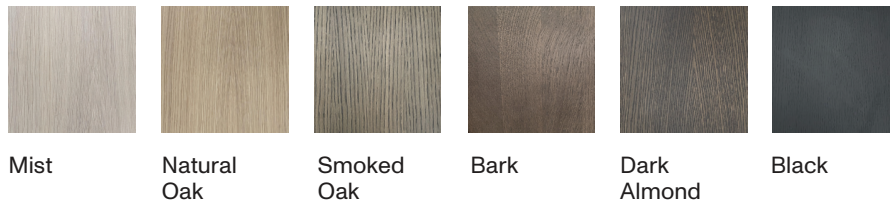

SIMON JAMES

The Pegasus Side Table offers a refined solid oak tabletop sitting upon a slim single leg base in powdercoated steel. Available in two different heights, this subtle design is versatile to suit a wide range of spaces where you need an extra surface with a small footprint. The round tabletop has a raised edge, and is available in our six custom timber finishes.

Made in New Zealand

47 Normanby Road
Mt Eden
Auckland 1024
Ph +64 9 377 5556

simonjames.co.nz