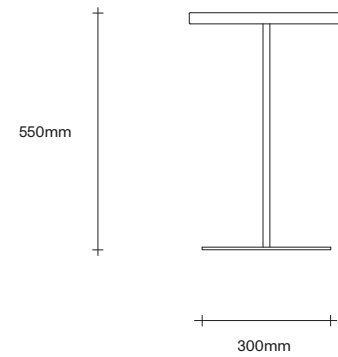

## SIMON JAMES

The Pegasus Side Table offers a refined solid oak tabletop sitting upon a slim single leg base in powdercoated steel. Available in two different heights, this subtle design is versatile to suit a wide range of spaces where you need an extra surface with a small footprint. The round tabletop has a raised edge, and is available in our six custom timber finishes.

Made in New Zealand

47 Normanby Road  
Mt Eden  
Auckland 1024  
Ph +64 9 377 5556

[simonjames.co.nz](http://simonjames.co.nz)

Pegasus Side Table Dimensions

SIMON JAMES

47 Normanby Road  
Mt Eden  
Auckland 1024  
Ph +64 9 377 5556