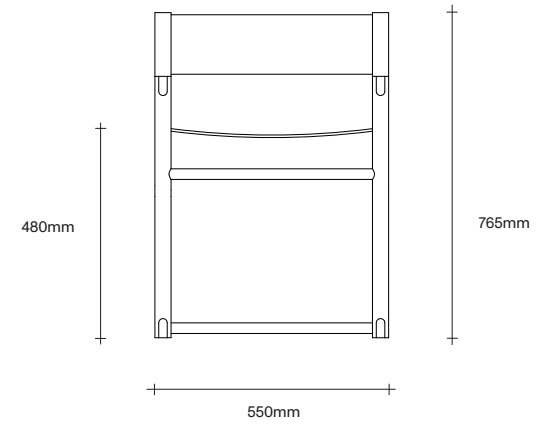

Mustang

Black

Natural  
Oak

Black

47 Normanby Road  
Mt Eden  
Auckland 1024  
Ph +64 9 377 5556

[simonjames.co.nz](http://simonjames.co.nz)

Passenger Chair Dimensions

**SIMON JAMES**