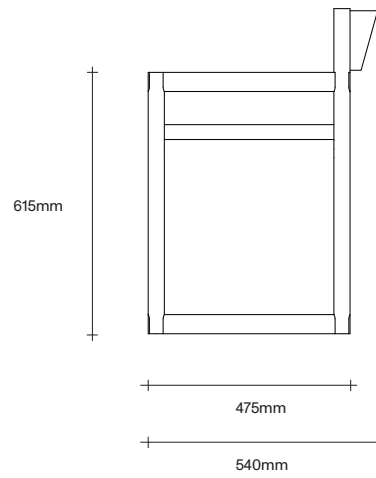

Mustang

Black

Natural  
Oak

Black

47 Normanby Road  
Mt Eden  
Auckland 1024  
Ph +64 9 377 5556

[simonjames.co.nz](http://simonjames.co.nz)

Passenger Chair Dimensions

**SIMON JAMES**

47 Normanby Road  
Mt Eden  
Auckland 1024  
Ph +64 9 377 5556

[simonjames.co.nz](http://simonjames.co.nz)

**SIMON JAMES**

Copyright © 2017 Simon James Design Limited (SJD)  
Private and Confidential. No designs, concepts or ideas in this document  
may be used without prior written agreement of SJD.