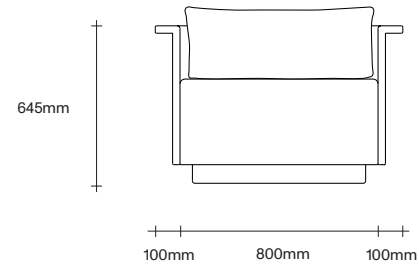

Available in a chair with swivel option, and two sofa sizes.

Made in New Zealand.

47 Normanby Road
Mt Eden
Auckland 1024
Ph +64 9 377 5556

simonjames.co.nz

Park Lounge Chair Dimensions

SIMON JAMES

47 Normanby Road
Mt Eden
Auckland 1024
Ph +64 9 377 5556

simonjames.co.nz

Park Sofa Dimensions

SIMON JAMES

47 Normanby Road
Mt Eden
Auckland 1024
Ph +64 9 377 5556

simonjames.co.nz

SIMON JAMES

Copyright © 2017 Simon James Design Limited (SJD)
Private and Confidential. No designs, concepts or ideas in this document
may be used without prior written agreement of SJD.