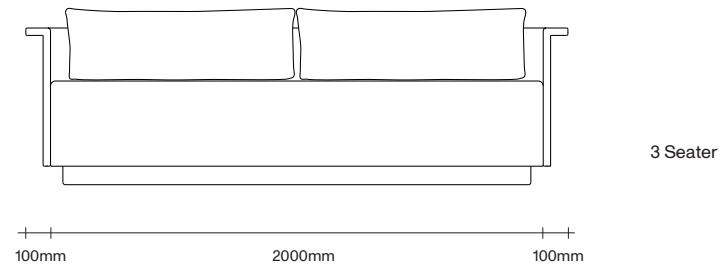

Available in a chair with swivel option, and two sofa sizes.

Made in New Zealand.

47 Normanby Road
Mt Eden
Auckland 1024
Ph +64 9 377 5556

simonjames.co.nz

Park Lounge Chair Dimensions

SIMON JAMES

47 Normanby Road
Mt Eden
Auckland 1024
Ph +64 9 377 5556

simonjames.co.nz

Park Sofa Dimensions

SIMON JAMES

47 Normanby Road
Mt Eden
Auckland 1024
Ph +64 9 377 5556

simonjames.co.nz

SIMON JAMES

Copyright © 2017 Simon James Design Limited (SJD)
Private and Confidential. No designs, concepts or ideas in this document
may be used without prior written agreement of SJD.