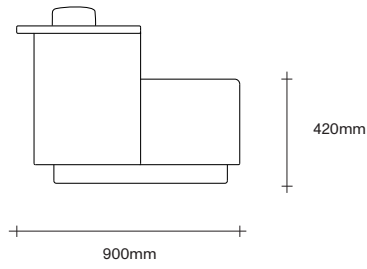

Available in a chair with swivel option, and two sofa sizes.

Made in New Zealand.

47 Normanby Road
Mt Eden
Auckland 1024
Ph +64 9 377 5556

simonjames.co.nz

Park Lounge Chair Dimensions

SIMON JAMES

47 Normanby Road
Mt Eden
Auckland 1024
Ph +64 9 377 5556

simonjames.co.nz

Park Sofa Dimensions

SIMON JAMES

47 Normanby Road
Mt Eden
Auckland 1024
Ph +64 9 377 5556

simonjames.co.nz

SIMON JAMES

Copyright © 2017 Simon James Design Limited (SJD)
Private and Confidential. No designs, concepts or ideas in this document
may be used without prior written agreement of SJD.