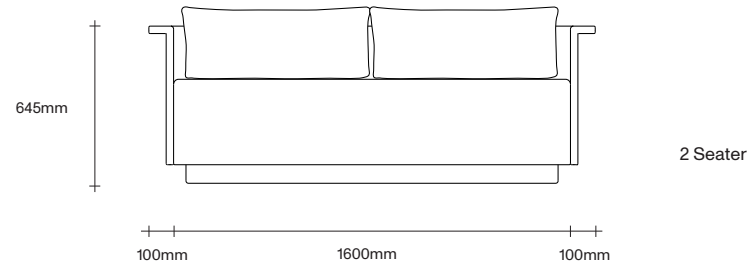

Available in a chair with swivel option, and two sofa sizes.

Made in New Zealand.

47 Normanby Road
Mt Eden
Auckland 1024
Ph +64 9 377 5556

simonjames.co.nz

Park Lounge Chair Dimensions

SIMON JAMES

47 Normanby Road
Mt Eden
Auckland 1024
Ph +64 9 377 5556

simonjames.co.nz

Park Sofa Dimensions

SIMON JAMES

47 Normanby Road
Mt Eden
Auckland 1024
Ph +64 9 377 5556

simonjames.co.nz

SIMON JAMES

Copyright © 2017 Simon James Design Limited (SJD)
Private and Confidential. No designs, concepts or ideas in this document
may be used without prior written agreement of SJD.