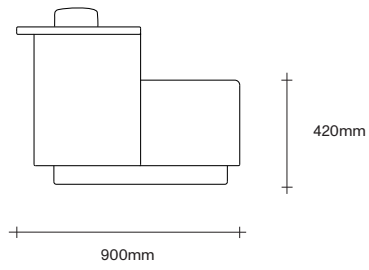

Available in a chair with swivel option, and two sofa sizes.

Made in New Zealand.

47 Normanby Road
Mt Eden
Auckland 1024
Ph +64 9 377 5556

simonjames.co.nz

Park Lounge Chair Dimensions

SIMON JAMES

47 Normanby Road
Mt Eden
Auckland 1024
Ph +64 9 377 5556

simonjames.co.nz

Park Sofa Dimensions

SIMON JAMES

47 Normanby Road
Mt Eden
Auckland 1024
Ph +64 9 377 5556

simonjames.co.nz

SIMON JAMES

Copyright © 2017 Simon James Design Limited (SJD)
Private and Confidential. No designs, concepts or ideas in this document
may be used without prior written agreement of SJD.