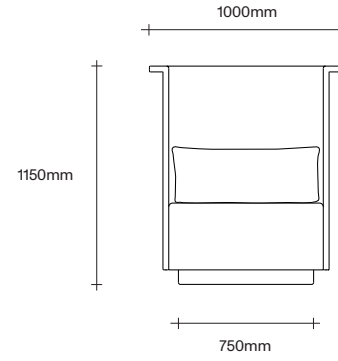

Made in New Zealand

47 Normanby Road
Mt Eden
Auckland 1024
Ph +64 9 377 5556

simonjames.co.nz

Park Swivel Chair Dimensions

SIMON JAMES

47 Normanby Road
Mt Eden
Auckland 1024
Ph +64 9 377 5556

simonjames.co.nz

Park Sofa Dimensions

SIMON JAMES

47 Normanby Road
Mt Eden
Auckland 1024
Ph +64 9 377 5556

simonjames.co.nz

Park Highback Dimensions

SIMON JAMES

47 Normanby Road
Mt Eden
Auckland 1024
Ph +64 9 377 5556

simonjames.co.nz