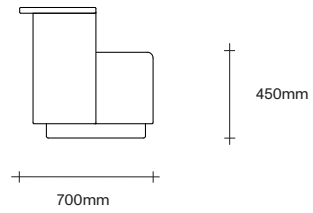

Made in New Zealand

47 Normanby Road
Mt Eden
Auckland 1024
Ph +64 9 377 5556

simonjames.co.nz

Park Swivel Chair Dimensions

SIMON JAMES

47 Normanby Road
Mt Eden
Auckland 1024
Ph +64 9 377 5556

simonjames.co.nz

Park Sofa Dimensions

SIMON JAMES

47 Normanby Road
Mt Eden
Auckland 1024
Ph +64 9 377 5556

simonjames.co.nz

Park Highback Dimensions

SIMON JAMES

47 Normanby Road
Mt Eden
Auckland 1024
Ph +64 9 377 5556

simonjames.co.nz