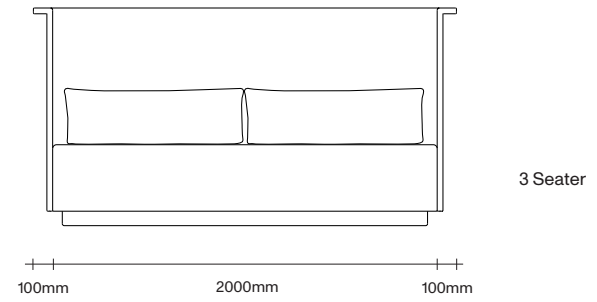

Made in New Zealand

47 Normanby Road
Mt Eden
Auckland 1024
Ph +64 9 377 5556

simonjames.co.nz

Park Swivel Chair Dimensions

SIMON JAMES

47 Normanby Road
Mt Eden
Auckland 1024
Ph +64 9 377 5556

simonjames.co.nz

Park Sofa Dimensions

SIMON JAMES

47 Normanby Road
Mt Eden
Auckland 1024
Ph +64 9 377 5556

simonjames.co.nz

Park Highback Dimensions

SIMON JAMES

47 Normanby Road
Mt Eden
Auckland 1024
Ph +64 9 377 5556

simonjames.co.nz