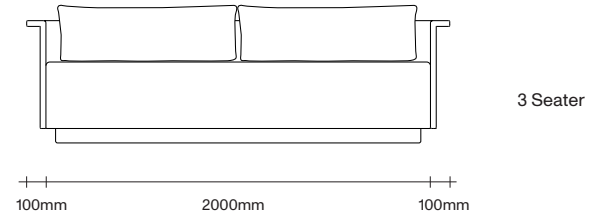

Made in New Zealand

47 Normanby Road
Mt Eden
Auckland 1024
Ph +64 9 377 5556

simonjames.co.nz

Park Swivel Chair Dimensions

SIMON JAMES

47 Normanby Road
Mt Eden
Auckland 1024
Ph +64 9 377 5556

simonjames.co.nz

Park Sofa Dimensions

SIMON JAMES

47 Normanby Road
Mt Eden
Auckland 1024
Ph +64 9 377 5556

simonjames.co.nz

Park Highback Dimensions

SIMON JAMES

47 Normanby Road
Mt Eden
Auckland 1024
Ph +64 9 377 5556

simonjames.co.nz