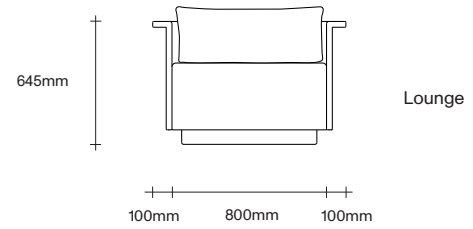

Made in New Zealand

47 Normanby Road
Mt Eden
Auckland 1024
Ph +64 9 377 5556

simonjames.co.nz

Park Swivel Chair Dimensions

SIMON JAMES

47 Normanby Road
Mt Eden
Auckland 1024
Ph +64 9 377 5556

simonjames.co.nz

Park Sofa Dimensions

SIMON JAMES

47 Normanby Road
Mt Eden
Auckland 1024
Ph +64 9 377 5556

simonjames.co.nz

Park Highback Dimensions

SIMON JAMES

47 Normanby Road
Mt Eden
Auckland 1024
Ph +64 9 377 5556

simonjames.co.nz