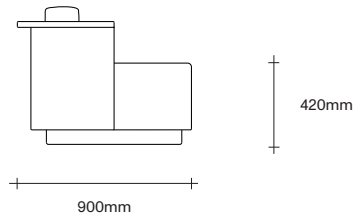

Made in New Zealand

47 Normanby Road
Mt Eden
Auckland 1024
Ph +64 9 377 5556

simonjames.co.nz

Park Swivel Chair Dimensions

SIMON JAMES

47 Normanby Road
Mt Eden
Auckland 1024
Ph +64 9 377 5556

simonjames.co.nz

Park Sofa Dimensions

SIMON JAMES

47 Normanby Road
Mt Eden
Auckland 1024
Ph +64 9 377 5556

simonjames.co.nz

Park Highback Dimensions

SIMON JAMES

47 Normanby Road
Mt Eden
Auckland 1024
Ph +64 9 377 5556

simonjames.co.nz