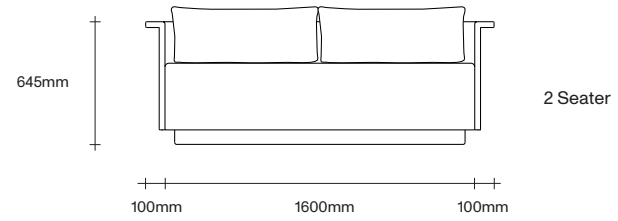

Made in New Zealand

47 Normanby Road
Mt Eden
Auckland 1024
Ph +64 9 377 5556

simonjames.co.nz

Park Swivel Chair Dimensions

SIMON JAMES

47 Normanby Road
Mt Eden
Auckland 1024
Ph +64 9 377 5556

simonjames.co.nz

Park Sofa Dimensions

SIMON JAMES

47 Normanby Road
Mt Eden
Auckland 1024
Ph +64 9 377 5556

simonjames.co.nz

Park Highback Dimensions

SIMON JAMES

47 Normanby Road
Mt Eden
Auckland 1024
Ph +64 9 377 5556

simonjames.co.nz