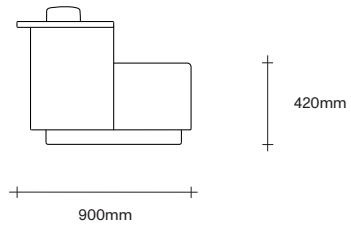

Made in New Zealand

47 Normanby Road
Mt Eden
Auckland 1024
Ph +64 9 377 5556

simonjames.co.nz

Park Swivel Chair Dimensions

SIMON JAMES

47 Normanby Road
Mt Eden
Auckland 1024
Ph +64 9 377 5556

simonjames.co.nz

Park Sofa Dimensions

SIMON JAMES

47 Normanby Road
Mt Eden
Auckland 1024
Ph +64 9 377 5556

simonjames.co.nz

Park Highback Dimensions

SIMON JAMES

47 Normanby Road
Mt Eden
Auckland 1024
Ph +64 9 377 5556

simonjames.co.nz