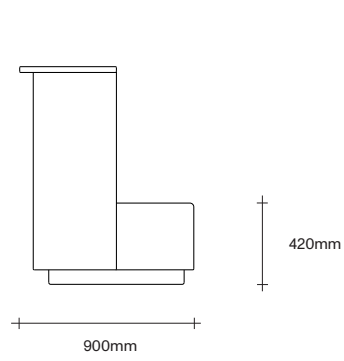

Made in New Zealand

47 Normanby Road
Mt Eden
Auckland 1024
Ph +64 9 377 5556

simonjames.co.nz

Park Swivel Chair Dimensions

SIMON JAMES

47 Normanby Road
Mt Eden
Auckland 1024
Ph +64 9 377 5556

simonjames.co.nz

Park Sofa Dimensions

SIMON JAMES

47 Normanby Road
Mt Eden
Auckland 1024
Ph +64 9 377 5556

simonjames.co.nz

Park Highback Dimensions

SIMON JAMES

47 Normanby Road
Mt Eden
Auckland 1024
Ph +64 9 377 5556

simonjames.co.nz