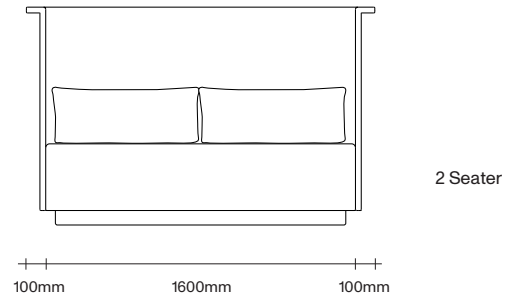

Made in New Zealand

47 Normanby Road
Mt Eden
Auckland 1024
Ph +64 9 377 5556

simonjames.co.nz

Park Swivel Chair Dimensions

SIMON JAMES

47 Normanby Road
Mt Eden
Auckland 1024
Ph +64 9 377 5556

simonjames.co.nz

Park Sofa Dimensions

SIMON JAMES

47 Normanby Road
Mt Eden
Auckland 1024
Ph +64 9 377 5556

simonjames.co.nz

Park Highback Dimensions

SIMON JAMES

47 Normanby Road
Mt Eden
Auckland 1024
Ph +64 9 377 5556

simonjames.co.nz