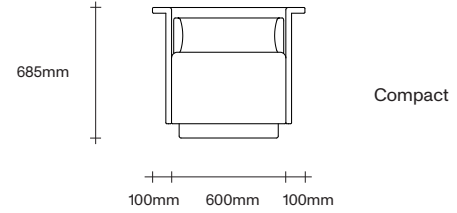

Made in New Zealand

47 Normanby Road
Mt Eden
Auckland 1024
Ph +64 9 377 5556

simonjames.co.nz

Park Swivel Chair Dimensions

SIMON JAMES

47 Normanby Road
Mt Eden
Auckland 1024
Ph +64 9 377 5556

simonjames.co.nz

Park Sofa Dimensions

SIMON JAMES

47 Normanby Road
Mt Eden
Auckland 1024
Ph +64 9 377 5556

simonjames.co.nz

Park Highback Dimensions

SIMON JAMES

47 Normanby Road
Mt Eden
Auckland 1024
Ph +64 9 377 5556

simonjames.co.nz