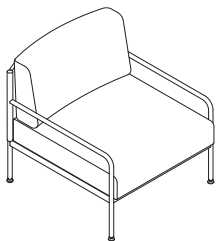

## SIMON JAMES

The Paperback Chair explores the amalgamation of steel and upholstery, presenting as a linear and relaxed lounge chair designed to work for both home and office. The powder-coated steel frame provides support alongside a moulded plywood back, creating a robust yet visually light appearance. The upholstered seat and back are made from a combination of foam and feather, giving superior soft comfort.

Generous in size, the attention to detail here is meticulous - from the complex connections between steel and upholstery, to the flexible shaped feet.

Made in New Zealand.

47 Normanby Road  
Mt Eden  
Auckland 1024  
Ph +64 9 377 5556

[simonjames.co.nz](http://simonjames.co.nz)

Paperback Chair Dimensions

SIMON JAMES

47 Normanby Road  
Mt Eden  
Auckland 1024  
Ph +64 9 377 5556

[simonjames.co.nz](http://simonjames.co.nz)

**SIMON JAMES**