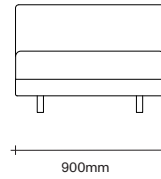

2.5 Seater
2 Arm

3 Seater
2 Arm

SIMON JAMES

47 Normanby Road
Mt Eden
Auckland 1024
Ph +64 9 377 5556

simonjames.co.nz

Leger Standard Single Seat

Single Seat
No Arms

Wide Single Seat
No Arms