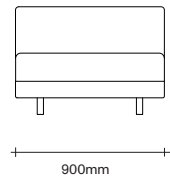

Single Seat
1 Arm

Wide Single Seat
1 Arm

SIMON JAMES

47 Normanby Road
Mt Eden
Auckland 1024
Ph +64 9 377 5556

simonjames.co.nz

Leger Deep Single Seat

Single Seat
No Arms

Wide Single Seat
No Arms