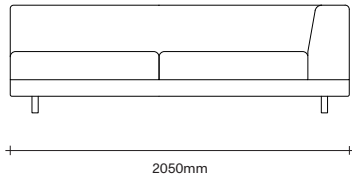

SIMON JAMES

47 Normanby Road
Mt Eden
Auckland 1024
Ph +64 9 377 5556

simonjames.co.nz

Leger Sofa Deep

2.5 Seater
No Arms

3 Seater
No Arms

2.5 Seater
1 Arm

3 Seater
1 Arm

2.5 Seater
2 Arm

3 Seater
2 Arm

SIMON JAMES

47 Normanby Road
Mt Eden
Auckland 1024
Ph +64 9 377 5556

simonjames.co.nz

Leger Standard Single Seat

Single Seat
No Arms

Wide Single Seat
No Arms