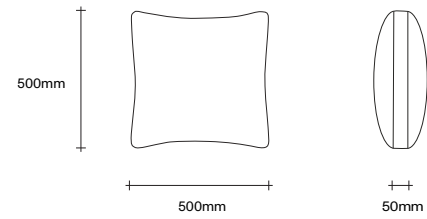

Large Square Cushion