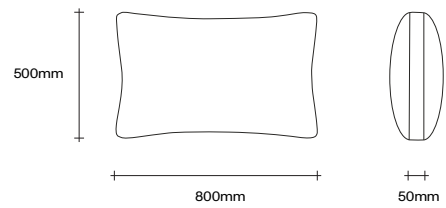

Large Rectangular Cushion

47 Normanby Road
Mt Eden
Auckland 1024
Ph +64 9 377 5556

simonjames.co.nz