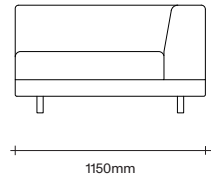

Single Seat
1 Arm

Wide Single Seat
1 Arm

SIMON JAMES

47 Normanby Road
Mt Eden
Auckland 1024
Ph +64 9 377 5556

simonjames.co.nz

Leger Deep Single Seat

Single Seat
No Arms

Wide Single Seat
No Arms

Single Seat
1 Arm

Wide Single Seat
1 Arm

SIMON JAMES

47 Normanby Road
Mt Eden
Auckland 1024
Ph +64 9 377 5556

simonjames.co.nz

Leger Ottoman Tables

SIMON JAMES

47 Normanby Road
Mt Eden
Auckland 1024
Ph +64 9 377 5556