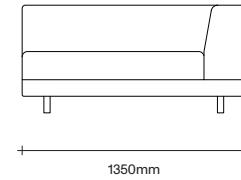

Wide Single Seat
1 Arm

SIMON JAMES

47 Normanby Road
Mt Eden
Auckland 1024
Ph +64 9 377 5556

simonjames.co.nz