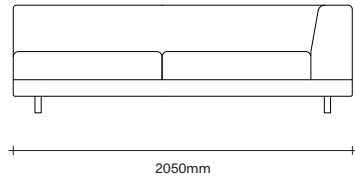

simonjames.co.nz

Leger Sofa Standard

2.5 Seater
No Arms

3 Seater
No Arms

2.5 Seater
1 Arm

3 Seater
1 Arm

2.5 Seater
2 Arm

3 Seater
2 Arm

SIMON JAMES

47 Normanby Road
Mt Eden
Auckland 1024
Ph +64 9 377 5556

simonjames.co.nz

Leger Sofa Deep

2.5 Seater
No Arms

3 Seater
No Arms

2.5 Seater
1 Arm

3 Seater
1 Arm