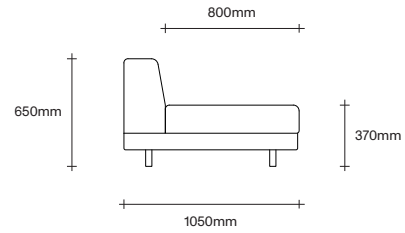

Single Seat
1 Arm

Wide Single Seat
1 Arm

SIMON JAMES

47 Normanby Road
Mt Eden
Auckland 1024
Ph +64 9 377 5556

simonjames.co.nz

Leger Deep Single Seat

Single Seat
No Arms

Wide Single Seat
No Arms

Single Seat
1 Arm

Wide Single Seat
1 Arm

SIMON JAMES

47 Normanby Road
Mt Eden
Auckland 1024
Ph +64 9 377 5556

simonjames.co.nz

Leger Ottoman Tables

SIMON JAMES

47 Normanby Road
Mt Eden
Auckland 1024
Ph +64 9 377 5556