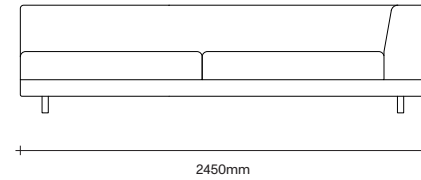

SIMON JAMES

47 Normanby Road
Mt Eden
Auckland 1024
Ph +64 9 377 5556

simonjames.co.nz

Leger Sofa Deep

2.5 Seater
No Arms

3 Seater
No Arms

2.5 Seater
1 Arm

3 Seater
1 Arm

2.5 Seater
2 Arm

3 Seater
2 Arm

SIMON JAMES

47 Normanby Road
Mt Eden
Auckland 1024
Ph +64 9 377 5556

simonjames.co.nz

Leger Standard Single Seat

Single Seat
No Arms

Wide Single Seat
No Arms