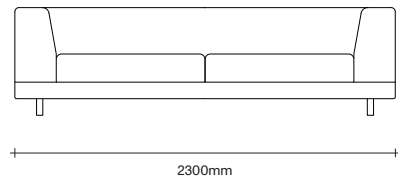

SIMON JAMES

47 Normanby Road
Mt Eden
Auckland 1024
Ph +64 9 377 5556

simonjames.co.nz

Leger Sofa Deep

2.5 Seater
No Arms

3 Seater
No Arms

2.5 Seater
1 Arm

3 Seater
1 Arm

2.5 Seater
2 Arm

3 Seater
2 Arm

SIMON JAMES

47 Normanby Road
Mt Eden
Auckland 1024
Ph +64 9 377 5556

simonjames.co.nz

Leger Standard Single Seat

Single Seat
No Arms

Wide Single Seat
No Arms