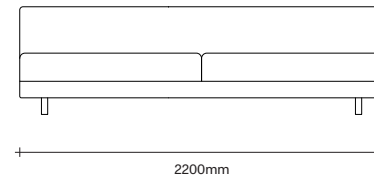

simonjames.co.nz

Leger Sofa Standard

2.5 Seater
No Arms

3 Seater
No Arms

2.5 Seater
1 Arm

3 Seater
1 Arm

2.5 Seater
2 Arm

3 Seater
2 Arm