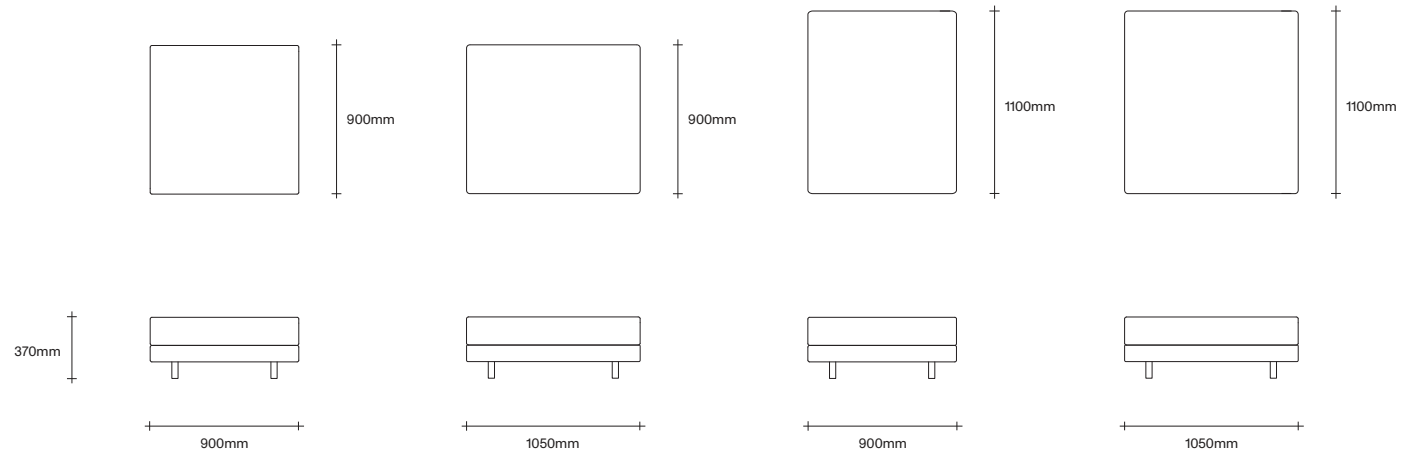

Leger Ottoman

SIMON JAMES

47 Normanby Road
Mt Eden
Auckland 1024
Ph +64 9 377 5556

simonjames.co.nz