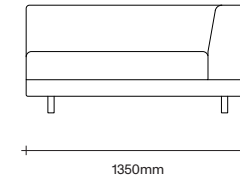

Wide Single Seat
1 Arm

SIMON JAMES

47 Normanby Road
Mt Eden
Auckland 1024
Ph +64 9 377 5556

simonjames.co.nz