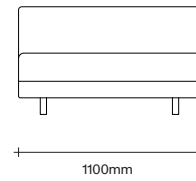

Single Seat
1 Arm

Wide Single Seat
1 Arm

SIMON JAMES

47 Normanby Road
Mt Eden
Auckland 1024
Ph +64 9 377 5556

simonjames.co.nz

Leger Deep Single Seat

Single Seat
No Arms

Wide Single Seat
No Arms