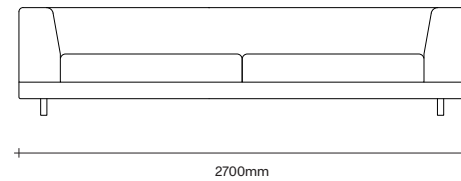

SIMON JAMES

47 Normanby Road
Mt Eden
Auckland 1024
Ph +64 9 377 5556

simonjames.co.nz

Leger Sofa Deep

2.5 Seater
No Arms

3 Seater
No Arms

2.5 Seater
1 Arm

3 Seater
1 Arm

2.5 Seater
2 Arm

3 Seater
2 Arm

SIMON JAMES

47 Normanby Road
Mt Eden
Auckland 1024
Ph +64 9 377 5556

simonjames.co.nz

Leger Standard Single Seat

Single Seat
No Arms

Wide Single Seat
No Arms