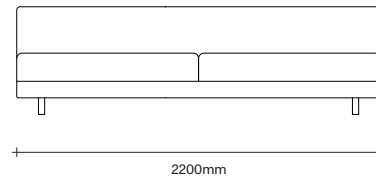

SIMON JAMES

47 Normanby Road
Mt Eden
Auckland 1024
Ph +64 9 377 5556

simonjames.co.nz

Leger Sofa Deep

2.5 Seater
No Arms

3 Seater
No Arms

2.5 Seater
1 Arm

3 Seater
1 Arm