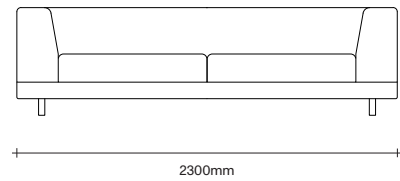

simonjames.co.nz

Leger Sofa Standard

2.5 Seater
No Arms

3 Seater
No Arms

2.5 Seater
1 Arm

3 Seater
1 Arm

2.5 Seater
2 Arm

3 Seater
2 Arm

SIMON JAMES

47 Normanby Road
Mt Eden
Auckland 1024
Ph +64 9 377 5556

simonjames.co.nz

Leger Sofa Deep

2.5 Seater
No Arms

3 Seater
No Arms

2.5 Seater
1 Arm

3 Seater
1 Arm