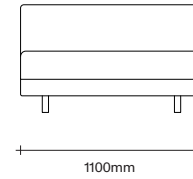

2.5 Seater
2 Arm

3 Seater
2 Arm

SIMON JAMES

47 Normanby Road
Mt Eden
Auckland 1024
Ph +64 9 377 5556

simonjames.co.nz

Leger Standard Single Seat

Single Seat
No Arms

Wide Single Seat
No Arms