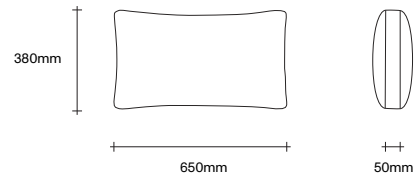

simonjames.co.nz

Leger Ottoman

SIMON JAMES

47 Normanby Road
Mt Eden
Auckland 1024
Ph +64 9 377 5556

simonjames.co.nz

Leger Sofa Cushion Options

SIMON JAMES

Small Rectangular Cushion