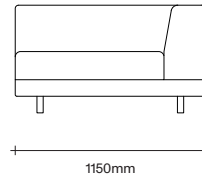

2.5 Seater
2 Arm

3 Seater
2 Arm

SIMON JAMES

47 Normanby Road
Mt Eden
Auckland 1024
Ph +64 9 377 5556

simonjames.co.nz

Leger Standard Single Seat

Single Seat
No Arms

Wide Single Seat
No Arms

Single Seat
1 Arm

Wide Single Seat
1 Arm

SIMON JAMES

47 Normanby Road
Mt Eden
Auckland 1024
Ph +64 9 377 5556

simonjames.co.nz

Leger Deep Single Seat

Single Seat
No Arms

Wide Single Seat
No Arms