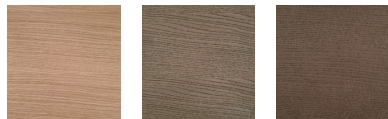

Made in New Zealand

Natural
Oak

Smoked
Oak

Bark

Dark
Almond

Graphite

Black

47 Normanby Road
Mt Eden
Auckland 1024
Ph +64 9 377 5556