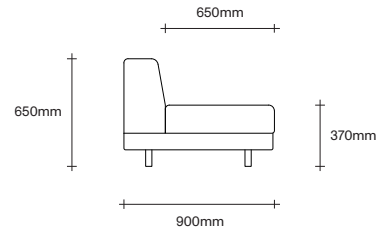

2.5 Seater
2 Arm

3 Seater
2 Arm

SIMON JAMES

47 Normanby Road
Mt Eden
Auckland 1024
Ph +64 9 377 5556

simonjames.co.nz

Leger Standard Single Seat

Single Seat
No Arms

Wide Single Seat
No Arms

Single Seat
1 Arm

Wide Single Seat
1 Arm

SIMON JAMES

47 Normanby Road
Mt Eden
Auckland 1024
Ph +64 9 377 5556

simonjames.co.nz

Leger Deep Single Seat

Single Seat
No Arms

Wide Single Seat
No Arms