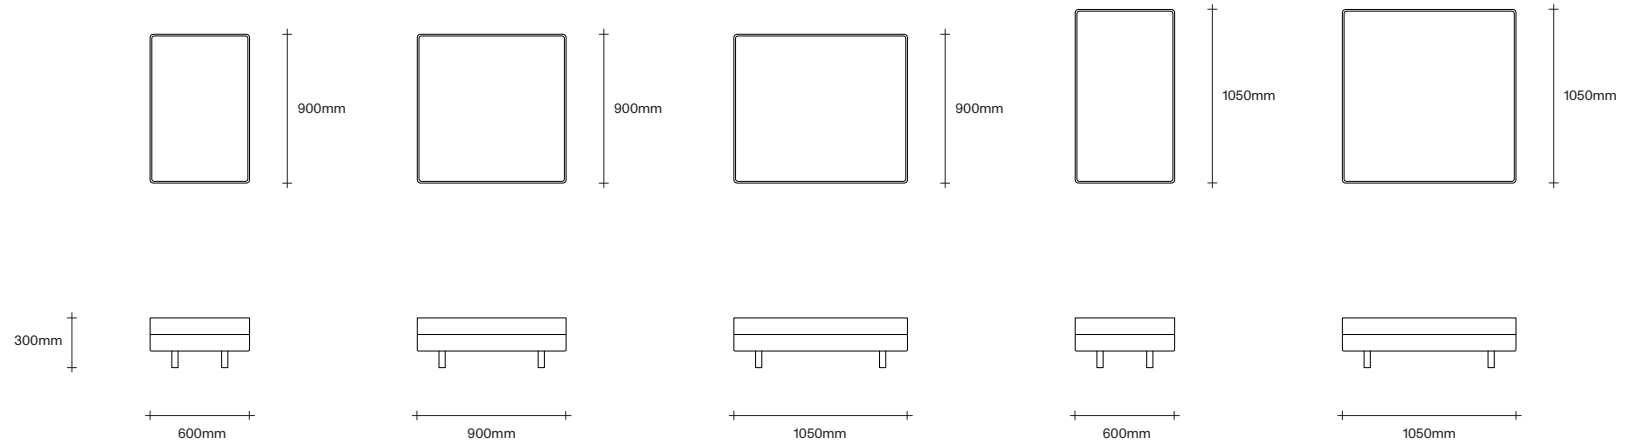

Single Seat
1 Arm

Wide Single Seat
1 Arm

SIMON JAMES

47 Normanby Road
Mt Eden
Auckland 1024
Ph +64 9 377 5556

simonjames.co.nz

Leger Ottoman Tables

SIMON JAMES

47 Normanby Road
Mt Eden
Auckland 1024
Ph +64 9 377 5556