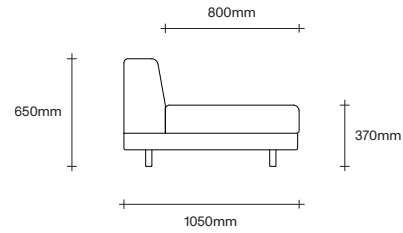

Leger Sofa Deep

2.5 Seater
No Arms