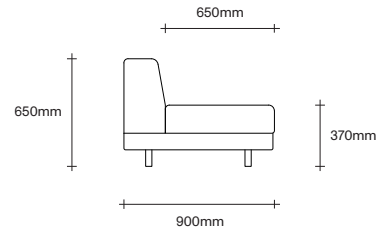

simonjames.co.nz

Leger Sofa Standard

2.5 Seater
No Arms

3 Seater
No Arms

2.5 Seater
1 Arm

3 Seater
1 Arm

2.5 Seater
2 Arm

3 Seater
2 Arm