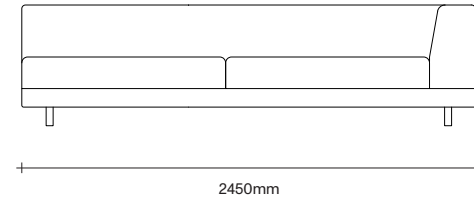

SIMON JAMES

2.5 Seater  
No Arms

3 Seater  
No Arms

2.5 Seater  
1 Arm

3 Seater  
1 Arm

2.5 Seater  
2 Arm

3 Seater  
2 Arm

47 Normanby Road  
Mt Eden  
Auckland 1024  
Ph +64 9 377 5556

[simonjames.co.nz](http://simonjames.co.nz)

Leger Corner Tables

SIMON JAMES

47 Normanby Road  
Mt Eden  
Auckland 1024  
Ph +64 9 377 5556

[simonjames.co.nz](http://simonjames.co.nz)

**SIMON JAMES**

Copyright © 2017 Simon James Design Limited (SJD)  
Private and Confidential. No designs, concepts or ideas in this document  
may be used without prior written agreement of SJD.