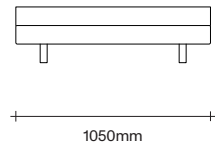

SIMON JAMES

2.5 Seater  
No Arms

3 Seater  
No Arms

2.5 Seater  
1 Arm

3 Seater  
1 Arm

2.5 Seater  
2 Arm

3 Seater  
2 Arm

47 Normanby Road  
Mt Eden  
Auckland 1024  
Ph +64 9 377 5556

[simonjames.co.nz](http://simonjames.co.nz)

Leger Corner Tables

SIMON JAMES

47 Normanby Road  
Mt Eden  
Auckland 1024  
Ph +64 9 377 5556

[simonjames.co.nz](http://simonjames.co.nz)

**SIMON JAMES**

Copyright © 2017 Simon James Design Limited (SJD)  
Private and Confidential. No designs, concepts or ideas in this document  
may be used without prior written agreement of SJD.