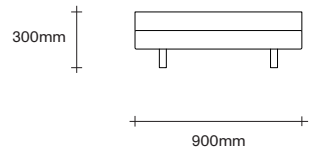

Leger Corner Tables

SIMON JAMES

47 Normanby Road
Mt Eden
Auckland 1024
Ph +64 9 377 5556

simonjames.co.nz