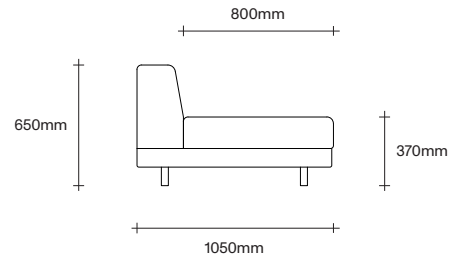

3 Seater  
2 Arm

47 Normanby Road  
Mt Eden  
Auckland 1024  
Ph +64 9 377 5556

[simonjames.co.nz](http://simonjames.co.nz)

Small Rectangular Cushion

Large Square Cushion

Large Rectangular Cushion

Leger Sofa Deep

SIMON JAMES

2.5 Seater  
No Arms

3 Seater  
No Arms

2.5 Seater  
1 Arm

3 Seater  
1 Arm

2.5 Seater  
2 Arm

3 Seater  
2 Arm

47 Normanby Road  
Mt Eden  
Auckland 1024  
Ph +64 9 377 5556