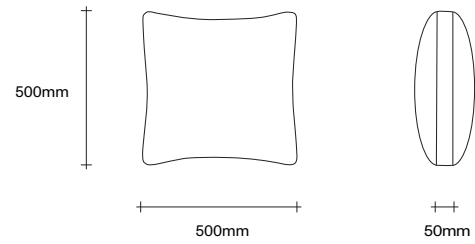

3 Seater  
2 Arm

47 Normanby Road  
Mt Eden  
Auckland 1024  
Ph +64 9 377 5556

[simonjames.co.nz](http://simonjames.co.nz)

Small Rectangular Cushion

Large Square Cushion

Large Rectangular Cushion

Leger Sofa Deep

SIMON JAMES

2.5 Seater  
No Arms

3 Seater  
No Arms

2.5 Seater  
1 Arm

3 Seater  
1 Arm

2.5 Seater  
2 Arm

3 Seater  
2 Arm

47 Normanby Road  
Mt Eden  
Auckland 1024  
Ph +64 9 377 5556