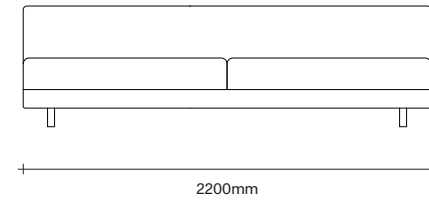

3 Seater  
2 Arm

47 Normanby Road  
Mt Eden  
Auckland 1024  
Ph +64 9 377 5556

[simonjames.co.nz](http://simonjames.co.nz)

Small Rectangular Cushion

Large Square Cushion

Large Rectangular Cushion

Leger Sofa Deep

SIMON JAMES

2.5 Seater  
No Arms

3 Seater  
No Arms

2.5 Seater  
1 Arm

3 Seater  
1 Arm

2.5 Seater  
2 Arm

3 Seater  
2 Arm

47 Normanby Road  
Mt Eden  
Auckland 1024  
Ph +64 9 377 5556