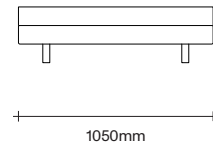

SIMON JAMES

2.5 Seater  
No Arms

3 Seater  
No Arms

2.5 Seater  
1 Arm

3 Seater  
1 Arm

2.5 Seater  
2 Arm

3 Seater  
2 Arm

47 Normanby Road  
Mt Eden  
Auckland 1024  
Ph +64 9 377 5556

[simonjames.co.nz](http://simonjames.co.nz)

Leger Corner Tables

SIMON JAMES

47 Normanby Road  
Mt Eden  
Auckland 1024  
Ph +64 9 377 5556

[simonjames.co.nz](http://simonjames.co.nz)

**SIMON JAMES**

Copyright © 2017 Simon James Design Limited (SJD)  
Private and Confidential. No designs, concepts or ideas in this document  
may be used without prior written agreement of SJD.