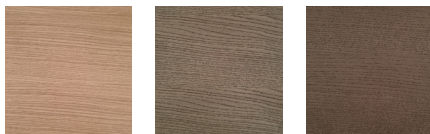

SIMON JAMES

The Leger Sofa by Simon James is a dynamic sofa system celebrating combined materiality and modern, practical detailing. Modular components and an integrated table option allow you to build and create the ideal configuration for your home - from classic corner arrangements to open plan compositions. Two different seat depths and various cushion options offer further variation and personalised comfort.

Generous in space and feel, Leger's multi-density foam fill results in a supremely comfortable and relaxing sofa, designed to meet the diverse needs of contemporary living spaces.

The Leger Sofa is available as a standard 2.5 and 3-seater, as well as various modular configurations. Throw cushions are sold separately.

Made in New Zealand