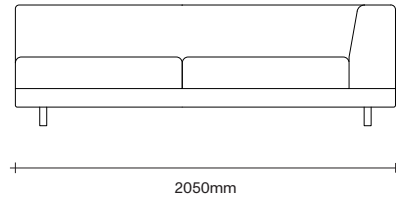

[simonjames.co.nz](http://simonjames.co.nz)

Leger Sofa Standard

SIMON JAMES

2.5 Seater  
No Arms

3 Seater  
No Arms

2.5 Seater  
1 Arm

3 Seater  
1 Arm

2.5 Seater  
2 Arm

3 Seater  
2 Arm

47 Normanby Road  
Mt Eden  
Auckland 1024  
Ph +64 9 377 5556

[simonjames.co.nz](http://simonjames.co.nz)

Small Rectangular Cushion

Large Square Cushion

Large Rectangular Cushion

Leger Sofa Deep