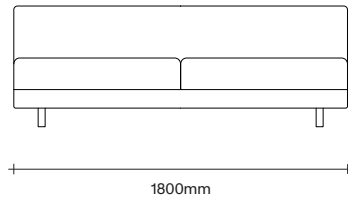

3 Seater  
2 Arm

47 Normanby Road  
Mt Eden  
Auckland 1024  
Ph +64 9 377 5556

[simonjames.co.nz](http://simonjames.co.nz)

Small Rectangular Cushion

Large Square Cushion

Large Rectangular Cushion

Leger Sofa Deep

SIMON JAMES

2.5 Seater  
No Arms

3 Seater  
No Arms

2.5 Seater  
1 Arm

3 Seater  
1 Arm

2.5 Seater  
2 Arm

3 Seater  
2 Arm

47 Normanby Road  
Mt Eden  
Auckland 1024  
Ph +64 9 377 5556