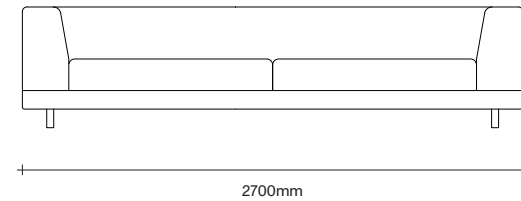

SIMON JAMES

2.5 Seater  
No Arms

3 Seater  
No Arms

2.5 Seater  
1 Arm

3 Seater  
1 Arm

2.5 Seater  
2 Arm

3 Seater  
2 Arm

47 Normanby Road  
Mt Eden  
Auckland 1024  
Ph +64 9 377 5556

[simonjames.co.nz](http://simonjames.co.nz)

Leger Corner Tables

SIMON JAMES

47 Normanby Road  
Mt Eden  
Auckland 1024  
Ph +64 9 377 5556

[simonjames.co.nz](http://simonjames.co.nz)

**SIMON JAMES**

Copyright © 2017 Simon James Design Limited (SJD)  
Private and Confidential. No designs, concepts or ideas in this document  
may be used without prior written agreement of SJD.