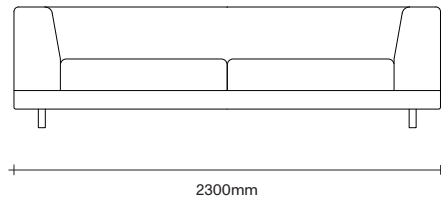

SIMON JAMES

2.5 Seater  
No Arms

3 Seater  
No Arms

2.5 Seater  
1 Arm

3 Seater  
1 Arm

2.5 Seater  
2 Arm

3 Seater  
2 Arm

47 Normanby Road  
Mt Eden  
Auckland 1024  
Ph +64 9 377 5556

[simonjames.co.nz](http://simonjames.co.nz)

Leger Corner Tables

SIMON JAMES

47 Normanby Road  
Mt Eden  
Auckland 1024  
Ph +64 9 377 5556

[simonjames.co.nz](http://simonjames.co.nz)

**SIMON JAMES**

Copyright © 2017 Simon James Design Limited (SJD)  
Private and Confidential. No designs, concepts or ideas in this document  
may be used without prior written agreement of SJD.