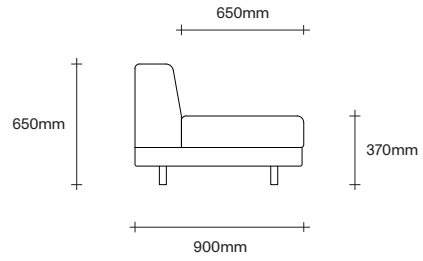

[simonjames.co.nz](http://simonjames.co.nz)

Leger Sofa Standard

SIMON JAMES

2.5 Seater  
No Arms

3 Seater  
No Arms

2.5 Seater  
1 Arm

3 Seater  
1 Arm

2.5 Seater  
2 Arm