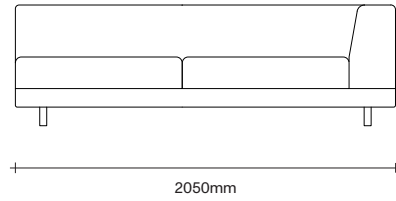

3 Seater  
2 Arm

47 Normanby Road  
Mt Eden  
Auckland 1024  
Ph +64 9 377 5556

[simonjames.co.nz](http://simonjames.co.nz)

Small Rectangular Cushion

Large Square Cushion

Large Rectangular Cushion

Leger Sofa Deep

SIMON JAMES

2.5 Seater  
No Arms

3 Seater  
No Arms

2.5 Seater  
1 Arm

3 Seater  
1 Arm

2.5 Seater  
2 Arm

3 Seater  
2 Arm

47 Normanby Road  
Mt Eden  
Auckland 1024  
Ph +64 9 377 5556