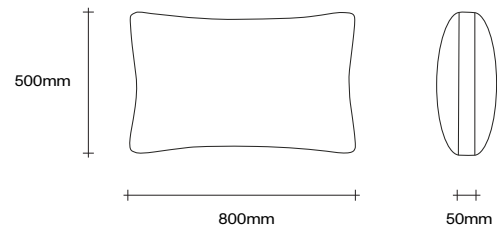

3 Seater  
2 Arm

47 Normanby Road  
Mt Eden  
Auckland 1024  
Ph +64 9 377 5556

[simonjames.co.nz](http://simonjames.co.nz)

Small Rectangular Cushion

Large Square Cushion

Large Rectangular Cushion

Leger Sofa Deep

SIMON JAMES

2.5 Seater  
No Arms

3 Seater  
No Arms

2.5 Seater  
1 Arm

3 Seater  
1 Arm

2.5 Seater  
2 Arm

3 Seater  
2 Arm

47 Normanby Road  
Mt Eden  
Auckland 1024  
Ph +64 9 377 5556