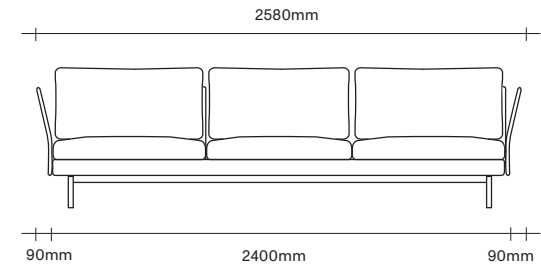

Made in New Zealand

47 Normanby Road  
Mt Eden  
Auckland 1024  
Ph +64 9 377 5556

[simonjames.co.nz](http://simonjames.co.nz)

Sofa Dimensions

2 Seater one arm

2 Seater

3 Seater one arm

3 Seater

Ottoman

Layabout Cushion Dimensions

Large Square Cushion

Small Square Cushion

**SIMON JAMES**

Copyright © 2017 Simon James Design Limited (SJD)  
Private and Confidential. No designs, concepts or ideas in this document  
may be used without prior written agreement of SJD.