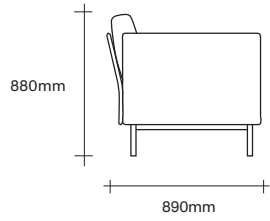

Made in New Zealand

47 Normanby Road  
Mt Eden  
Auckland 1024  
Ph +64 9 377 5556

[simonjames.co.nz](http://simonjames.co.nz)

Sofa Dimensions

2 Seater one arm

2 Seater

3 Seater one arm

3 Seater

Ottoman

Layabout Cushion Dimensions

Large Square Cushion

Small Square Cushion

**SIMON JAMES**

Copyright © 2017 Simon James Design Limited (SJD)  
Private and Confidential. No designs, concepts or ideas in this document  
may be used without prior written agreement of SJD.