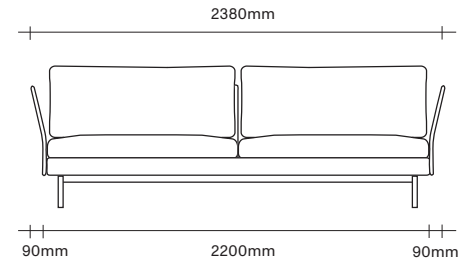

Made in New Zealand

47 Normanby Road  
Mt Eden  
Auckland 1024  
Ph +64 9 377 5556

[simonjames.co.nz](http://simonjames.co.nz)

Sofa Dimensions

2 Seater one arm

2 Seater

3 Seater one arm

3 Seater

Ottoman

Layabout Cushion Dimensions

Large Square Cushion

Small Square Cushion

**SIMON JAMES**

Copyright © 2017 Simon James Design Limited (SJD)  
Private and Confidential. No designs, concepts or ideas in this document  
may be used without prior written agreement of SJD.