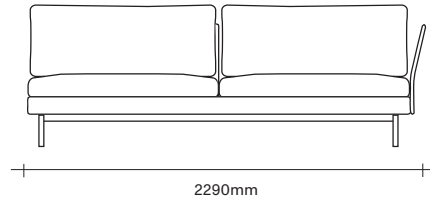

## SIMON JAMES

The Layabout sofa by Simon James is designed for the home, an elevated frame gives a light appearance, while the soft feather cushions give the sofa a generous feel. It is constructed from sustainably grown pine, steel re-enforcing and multi-density foam. Throw cushions included.

Made in New Zealand

47 Normanby Road  
Mt Eden  
Auckland 1024  
Ph +64 9 377 5556

[simonjames.co.nz](http://simonjames.co.nz)

Sofa Dimensions

2 Seater one arm

2 Seater

3 Seater one arm

3 Seater

Ottoman

Layabout Cushion Dimensions

Large Square Cushion

Small Square Cushion

**SIMON JAMES**

Copyright © 2017 Simon James Design Limited (SJD)  
Private and Confidential. No designs, concepts or ideas in this document  
may be used without prior written agreement of SJD.