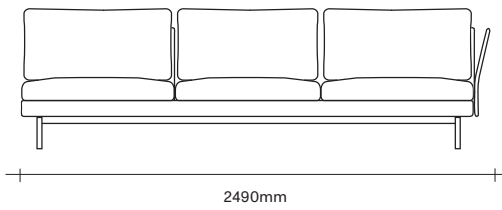

## SIMON JAMES

The Layabout sofa by Simon James is designed for the home, an elevated frame gives a light appearance, while the soft feather cushions give the sofa a generous feel. It is constructed from sustainably grown pine, steel re-enforcing and multi-density foam. Throw cushions included.

Made in New Zealand

47 Normanby Road  
Mt Eden  
Auckland 1024  
Ph +64 9 377 5556

[simonjames.co.nz](http://simonjames.co.nz)

Sofa Dimensions

2 Seater one arm

2 Seater

3 Seater one arm

3 Seater

Ottoman

Layabout Cushion Dimensions

Large Square Cushion

Small Square Cushion

**SIMON JAMES**

Copyright © 2017 Simon James Design Limited (SJD)  
Private and Confidential. No designs, concepts or ideas in this document  
may be used without prior written agreement of SJD.