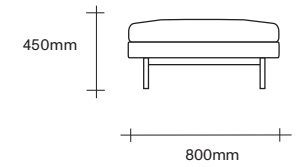

Made in New Zealand

47 Normanby Road  
Mt Eden  
Auckland 1024  
Ph +64 9 377 5556

[simonjames.co.nz](http://simonjames.co.nz)

Sofa Dimensions

2 Seater one arm

2 Seater

3 Seater one arm

3 Seater

Ottoman

Layabout Cushion Dimensions

Large Square Cushion

Small Square Cushion

**SIMON JAMES**

Copyright © 2017 Simon James Design Limited (SJD)  
Private and Confidential. No designs, concepts or ideas in this document  
may be used without prior written agreement of SJD.