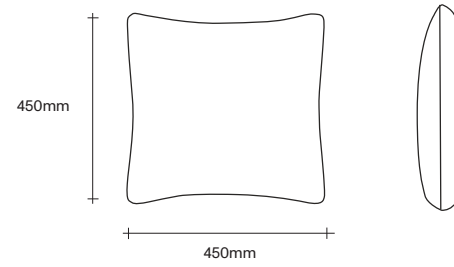

Made in New Zealand

47 Normanby Road  
Mt Eden  
Auckland 1024  
Ph +64 9 377 5556

[simonjames.co.nz](http://simonjames.co.nz)

Sofa Dimensions

2 Seater one arm

2 Seater

3 Seater one arm

3 Seater

Ottoman

Layabout Cushion Dimensions

Large Square Cushion

Small Square Cushion

**SIMON JAMES**

Copyright © 2017 Simon James Design Limited (SJD)  
Private and Confidential. No designs, concepts or ideas in this document  
may be used without prior written agreement of SJD.