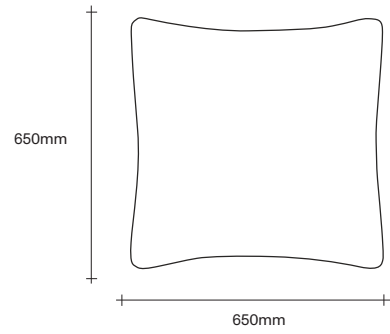

Made in New Zealand

47 Normanby Road  
Mt Eden  
Auckland 1024  
Ph +64 9 377 5556

[simonjames.co.nz](http://simonjames.co.nz)

Sofa Dimensions

2 Seater one arm

2 Seater

3 Seater one arm

3 Seater

Ottoman

Layabout Cushion Dimensions

Large Square Cushion

Small Square Cushion

**SIMON JAMES**

Copyright © 2017 Simon James Design Limited (SJD)  
Private and Confidential. No designs, concepts or ideas in this document  
may be used without prior written agreement of SJD.