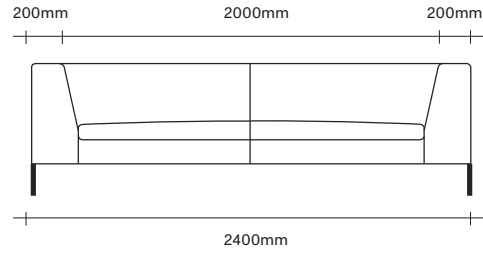

Sofa Dimensions

2.5 Seater with Two Arms

2.5 Seater with One Arm

3 Seater with Two Arms

3 Seater with One Arm

800 x 850 Ottoman

950 x 850 Ottoman

SIMON JAMES