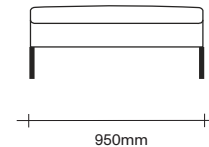

Sofa Dimensions

2.5 Seater with Two Arms

2.5 Seater with One Arm

3 Seater with Two Arms

3 Seater with One Arm

800 x 850 Ottoman

950 x 850 Ottoman

SIMON JAMES