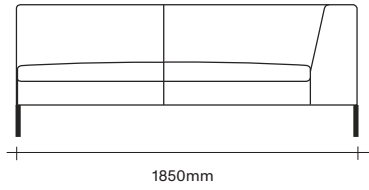

Sofa Dimensions

2.5 Seater with Two Arms

2.5 Seater with One Arm

3 Seater with Two Arms

3 Seater with One Arm

800 x 850 Ottoman

950 x 850 Ottoman

SIMON JAMES