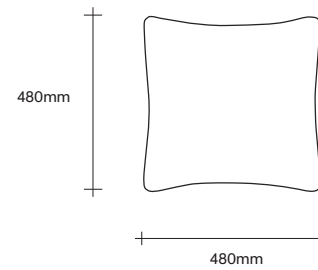

SIMON JAMES

Sofa Dimensions

Cushions