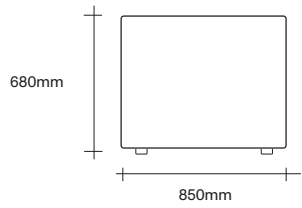

SIMON JAMES

Sofa Dimensions

2.5 Seater Chaise