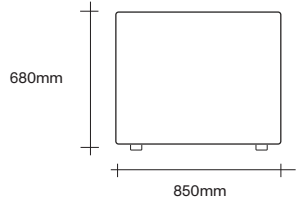

Sofa Dimensions

2.5 Seater with Two Arms

2.5 Seater with One Arm

3 Seater with Two Arms

3 Seater with One Arm

800 x 850 Ottoman

950 x 850 Ottoman

SIMON JAMES