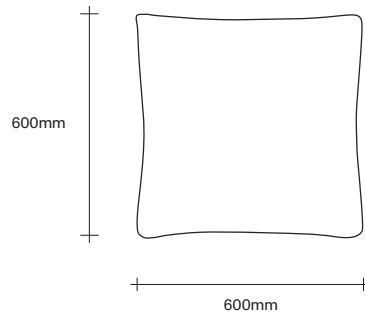

SIMON JAMES

Sofa Dimensions

Cushions