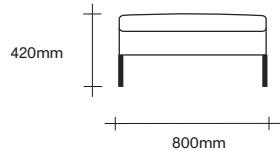

Sofa Dimensions

2.5 Seater with Two Arms

2.5 Seater with One Arm

3 Seater with Two Arms

3 Seater with One Arm

800 x 850 Ottoman

950 x 850 Ottoman

SIMON JAMES