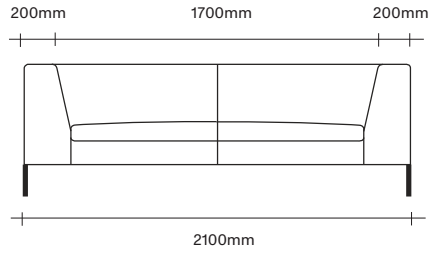

Sofa Dimensions

2.5 Seater with Two Arms

2.5 Seater with One Arm

3 Seater with Two Arms

3 Seater with One Arm

800 x 850 Ottoman

950 x 850 Ottoman

SIMON JAMES