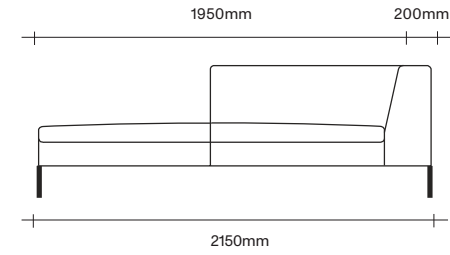

3 Seater Chaise