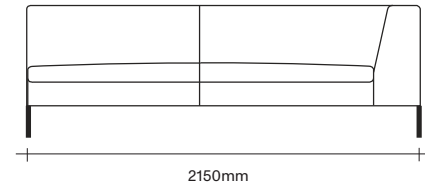

Sofa Dimensions

2.5 Seater with Two Arms

2.5 Seater with One Arm

3 Seater with Two Arms

3 Seater with One Arm

800 x 850 Ottoman

950 x 850 Ottoman

SIMON JAMES