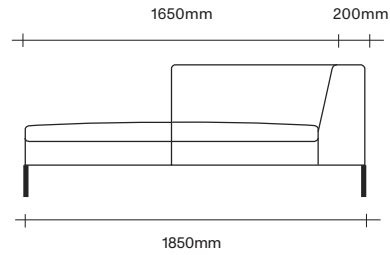

SIMON JAMES

Sofa Dimensions

2.5 Seater Chaise