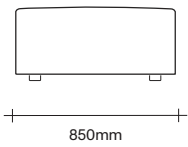

Sofa Dimensions

2.5 Seater with Two Arms

2.5 Seater with One Arm

3 Seater with Two Arms

3 Seater with One Arm

800 x 850 Ottoman

950 x 850 Ottoman

SIMON JAMES

## Sofa Dimensions

2.5 Seater Chaise

3 Seater Chaise

2.5 Seater No Arms

3 Seater No Arms