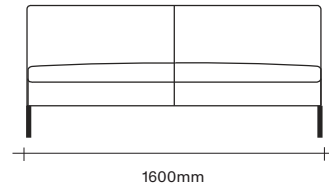

Sofa Dimensions

2.5 Seater with Two Arms

2.5 Seater with One Arm

3 Seater with Two Arms

3 Seater with One Arm

800 x 850 Ottoman

950 x 850 Ottoman

SIMON JAMES

## Sofa Dimensions

2.5 Seater Chaise

3 Seater Chaise

2.5 Seater No Arms

3 Seater No Arms