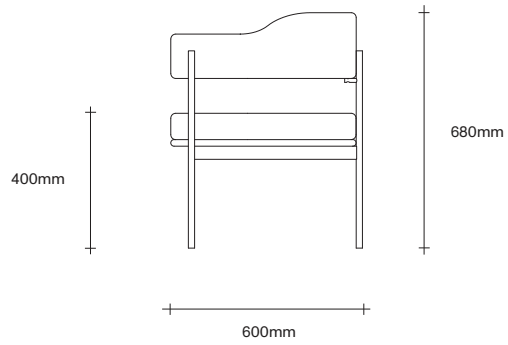

simonjames.co.nz

Isabella Chair Dimensions

SIMON JAMES

47 Normanby Road
Mt Eden
Auckland 1024
Ph +64 9 377 5556

simonjames.co.nz

SIMON JAMES

Copyright © 2017 Simon James Design Limited (SJD)
Private and Confidential. No designs, concepts or ideas in this document
may be used without prior written agreement of SJD.