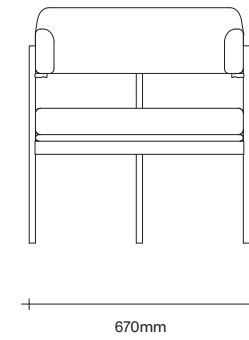

simonjames.co.nz

Isabella Chair Dimensions

SIMON JAMES

47 Normanby Road
Mt Eden
Auckland 1024
Ph +64 9 377 5556

simonjames.co.nz

SIMON JAMES

Copyright © 2017 Simon James Design Limited (SJD)
Private and Confidential. No designs, concepts or ideas in this document
may be used without prior written agreement of SJD.