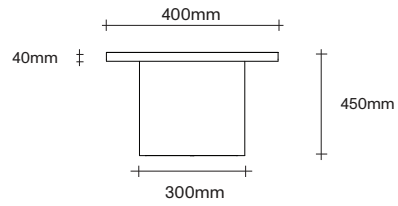

SIMON JAMES

300 x 400

500 x 500

Round Dining Table Dimensions

SIMON JAMES

1200 Diameter

1400 Diameter

1600 Diameter

1800 Diameter

Oval Dining Table Dimensions

SIMON JAMES

2200 x 1000

2400 x 1000

2600 x 1000

2800 x 1000

Rectangle Dining Table Dimensions

SIMON JAMES

2200 x 1000

2400 x 1000

2600 x 1000

2800 x 1000

Bench Dimensions

SIMON JAMES

SIMON JAMES