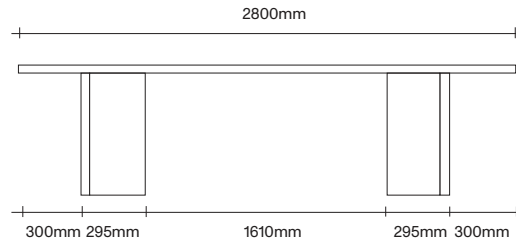

SIMON JAMES

300 x 400

500 x 500

Round Dining Table Dimensions

SIMON JAMES

1200 Diameter

1400 Diameter

1600 Diameter

1800 Diameter

Oval Dining Table Dimensions

SIMON JAMES

2200 x 1000

2400 x 1000

2600 x 1000

2800 x 1000

Rectangle Dining Table Dimensions

SIMON JAMES

2200 x 1000

2400 x 1000

2600 x 1000

2800 x 1000

Bench Dimensions

SIMON JAMES

SIMON JAMES