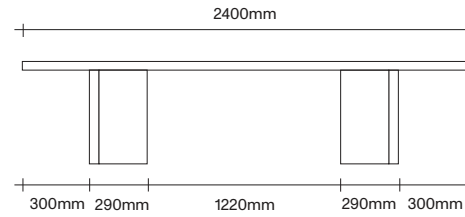

SIMON JAMES

300 x 400

500 x 500

Round Dining Table Dimensions

SIMON JAMES

1200 Diameter

1400 Diameter

1600 Diameter

1800 Diameter

Oval Dining Table Dimensions

SIMON JAMES

2200 x 1000

2400 x 1000

2600 x 1000

2800 x 1000

Rectangle Dining Table Dimensions

SIMON JAMES

2200 x 1000

2400 x 1000

2600 x 1000

2800 x 1000

Bench Dimensions

SIMON JAMES

SIMON JAMES