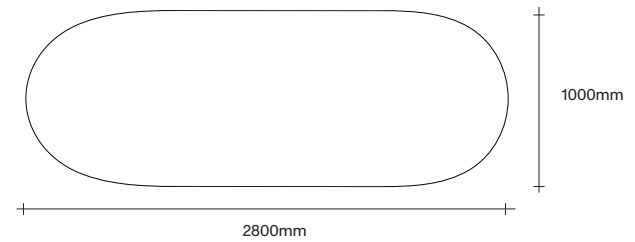

SIMON JAMES

300 x 400

500 x 500

Round Dining Table Dimensions

SIMON JAMES

1200 Diameter

1400 Diameter

1600 Diameter

1800 Diameter

Oval Dining Table Dimensions

SIMON JAMES

2200 x 1000

2400 x 1000

2600 x 1000

2800 x 1000

Rectangle Dining Table Dimensions

SIMON JAMES

2200 x 1000

2400 x 1000

2600 x 1000

2800 x 1000

Bench Dimensions

SIMON JAMES

SIMON JAMES