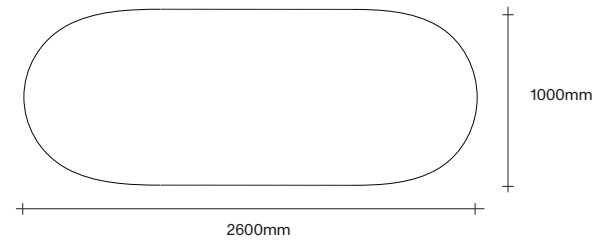

SIMON JAMES

300 x 400

500 x 500

Round Dining Table Dimensions

SIMON JAMES

1200 Diameter

1400 Diameter

1600 Diameter

1800 Diameter

Oval Dining Table Dimensions

SIMON JAMES

2200 x 1000

2400 x 1000

2600 x 1000

2800 x 1000

Rectangle Dining Table Dimensions

SIMON JAMES

2200 x 1000

2400 x 1000

2600 x 1000

2800 x 1000

Bench Dimensions

SIMON JAMES

SIMON JAMES