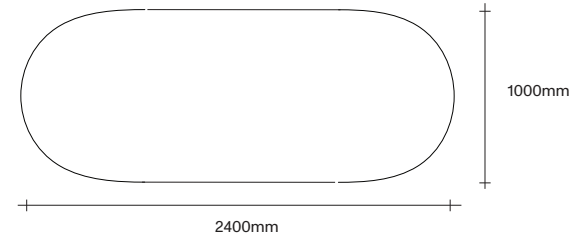

SIMON JAMES

300 x 400

500 x 500

Round Dining Table Dimensions

SIMON JAMES

1200 Diameter

1400 Diameter

1600 Diameter

1800 Diameter

Oval Dining Table Dimensions

SIMON JAMES

2200 x 1000

2400 x 1000

2600 x 1000

2800 x 1000

Rectangle Dining Table Dimensions

SIMON JAMES

2200 x 1000

2400 x 1000

2600 x 1000

2800 x 1000

Bench Dimensions

SIMON JAMES

SIMON JAMES