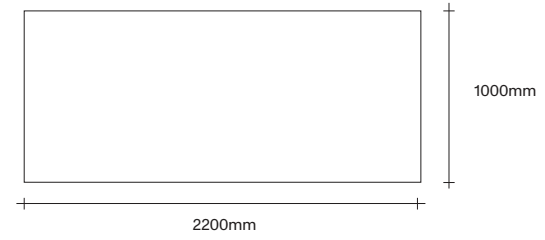

SIMON JAMES

300 x 400

500 x 500

Round Dining Table Dimensions

SIMON JAMES

1200 Diameter

1400 Diameter

1600 Diameter

1800 Diameter

Oval Dining Table Dimensions

SIMON JAMES

2200 x 1000

2400 x 1000

2600 x 1000

2800 x 1000

Rectangle Dining Table Dimensions

SIMON JAMES

2200 x 1000

2400 x 1000

2600 x 1000

2800 x 1000

Bench Dimensions

SIMON JAMES

SIMON JAMES