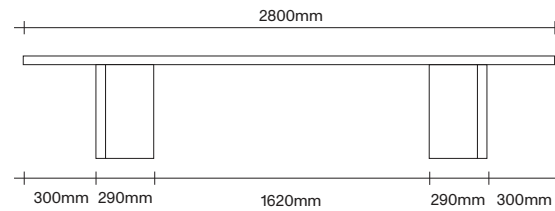

SIMON JAMES

300 x 400

500 x 500

Round Dining Table Dimensions

SIMON JAMES

1200 Diameter

1400 Diameter

1600 Diameter

1800 Diameter

Oval Dining Table Dimensions

SIMON JAMES

2200 x 1000

2400 x 1000

2600 x 1000

2800 x 1000

Rectangle Dining Table Dimensions

SIMON JAMES

2200 x 1000

2400 x 1000

2600 x 1000

2800 x 1000

Bench Dimensions

SIMON JAMES

SIMON JAMES