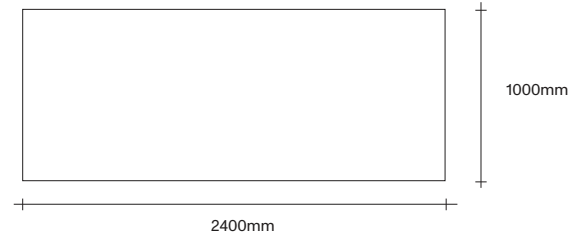

SIMON JAMES

300 x 400

500 x 500

Round Dining Table Dimensions

SIMON JAMES

1200 Diameter

1400 Diameter

1600 Diameter

1800 Diameter

Oval Dining Table Dimensions

SIMON JAMES

2200 x 1000

2400 x 1000

2600 x 1000

2800 x 1000

Rectangle Dining Table Dimensions

SIMON JAMES

2200 x 1000

2400 x 1000

2600 x 1000

2800 x 1000

Bench Dimensions

SIMON JAMES

SIMON JAMES