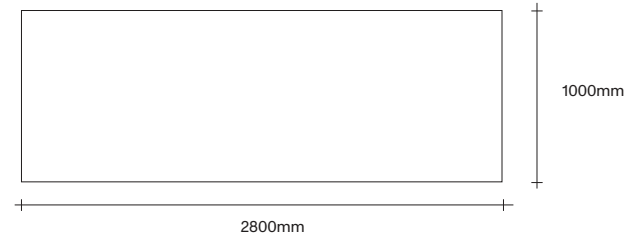

SIMON JAMES

300 x 400

500 x 500

Round Dining Table Dimensions

SIMON JAMES

1200 Diameter

1400 Diameter

1600 Diameter

1800 Diameter

Oval Dining Table Dimensions

SIMON JAMES

2200 x 1000

2400 x 1000

2600 x 1000

2800 x 1000

Rectangle Dining Table Dimensions

SIMON JAMES

2200 x 1000

2400 x 1000

2600 x 1000

2800 x 1000

Bench Dimensions

SIMON JAMES

SIMON JAMES