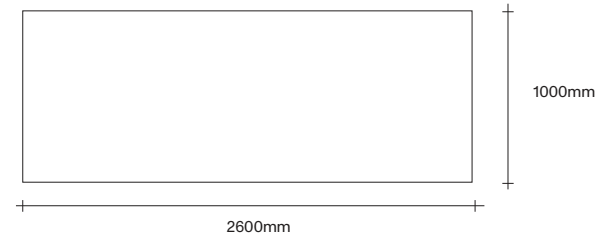

SIMON JAMES

300 x 400

500 x 500

Round Dining Table Dimensions

SIMON JAMES

1200 Diameter

1400 Diameter

1600 Diameter

1800 Diameter

Oval Dining Table Dimensions

SIMON JAMES

2200 x 1000

2400 x 1000

2600 x 1000

2800 x 1000

Rectangle Dining Table Dimensions

SIMON JAMES

2200 x 1000

2400 x 1000

2600 x 1000

2800 x 1000

Bench Dimensions

SIMON JAMES

SIMON JAMES