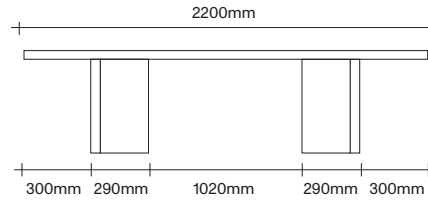

SIMON JAMES

300 x 400

500 x 500

Round Dining Table Dimensions

SIMON JAMES

1200 Diameter

1400 Diameter

1600 Diameter

1800 Diameter

Oval Dining Table Dimensions

SIMON JAMES

2200 x 1000

2400 x 1000

2600 x 1000

2800 x 1000

Rectangle Dining Table Dimensions

SIMON JAMES

2200 x 1000

2400 x 1000

2600 x 1000

2800 x 1000

Bench Dimensions

SIMON JAMES

SIMON JAMES