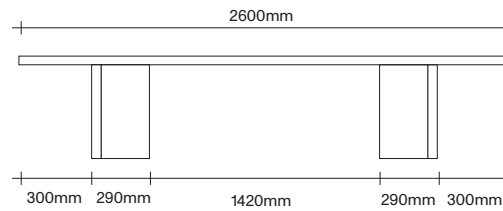

SIMON JAMES

300 x 400

500 x 500

Round Dining Table Dimensions

SIMON JAMES

1200 Diameter

1400 Diameter

1600 Diameter

1800 Diameter

Oval Dining Table Dimensions

SIMON JAMES

2200 x 1000

2400 x 1000

2600 x 1000

2800 x 1000

Rectangle Dining Table Dimensions

SIMON JAMES

2200 x 1000

2400 x 1000

2600 x 1000

2800 x 1000

Bench Dimensions

SIMON JAMES

SIMON JAMES