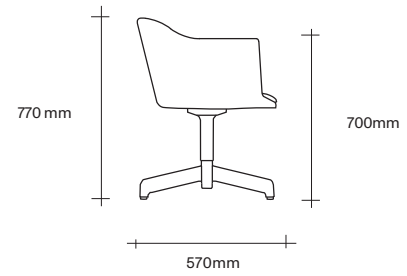

Made in New Zealand

47 Normanby Road  
Mt Eden  
Auckland 1024  
Ph +64 9 377 5556

[simonjames.co.nz](http://simonjames.co.nz)

Dining, Swivel and Lounge Chair Dimensions

SIMON JAMES

Dining Chair

Swivel Chair