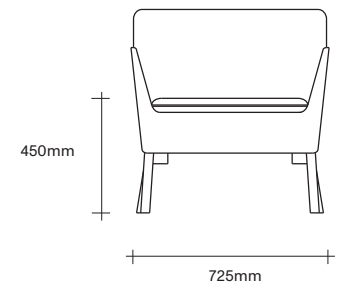

Lounge Chair