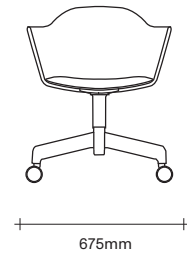

Made in New Zealand

47 Normanby Road  
Mt Eden  
Auckland 1024  
Ph +64 9 377 5556

[simonjames.co.nz](http://simonjames.co.nz)

Dining, Swivel and Lounge Chair Dimensions

SIMON JAMES

Dining Chair

Swivel Chair

Swivel Chair with Castors

Lounge Chair

**SIMON JAMES**

Copyright © 2017 Simon James Design Limited (SJD)  
Private and Confidential. No designs, concepts or ideas in this document  
may be used without prior written agreement of SJD.