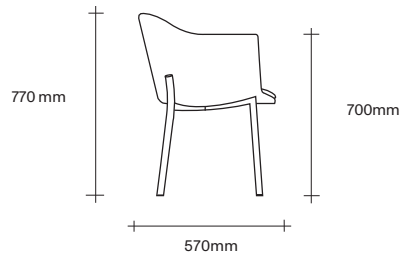

Made in New Zealand

47 Normanby Road  
Mt Eden  
Auckland 1024  
Ph +64 9 377 5556

[simonjames.co.nz](http://simonjames.co.nz)

Dining, Swivel and Lounge Chair Dimensions

SIMON JAMES

Dining Chair

Swivel Chair