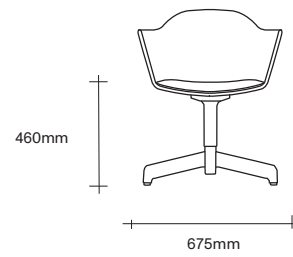

Made in New Zealand

47 Normanby Road  
Mt Eden  
Auckland 1024  
Ph +64 9 377 5556

[simonjames.co.nz](http://simonjames.co.nz)

Dining, Swivel and Lounge Chair Dimensions

SIMON JAMES

Dining Chair

Swivel Chair