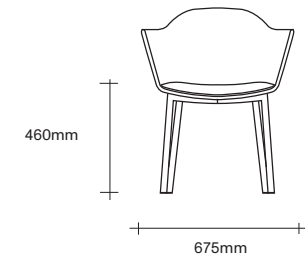

Made in New Zealand

47 Normanby Road  
Mt Eden  
Auckland 1024  
Ph +64 9 377 5556

[simonjames.co.nz](http://simonjames.co.nz)

Dining, Swivel and Lounge Chair Dimensions

SIMON JAMES

Dining Chair

Swivel Chair