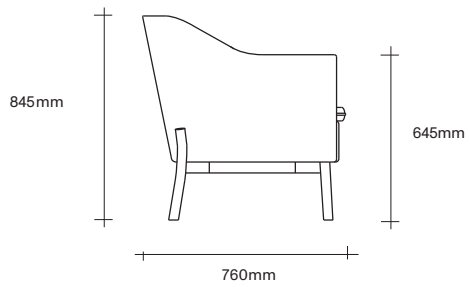

Lounge Chair