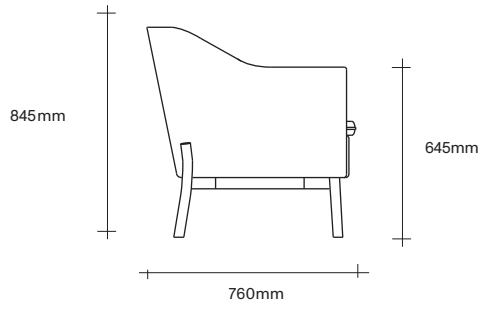

Made in New Zealand

47 Normanby Road
Mt Eden
Auckland 1024
Ph +64 9 377 5556

simonjames.co.nz

Dining and Swivel Chair Dimensions

SIMON JAMES

Sofa and Lounge Chair Dimensions

SIMON JAMES

Copyright © 2017 Simon James Design Limited (SJD)
Private and Confidential. No designs, concepts or ideas in this document
may be used without prior written agreement of SJD.