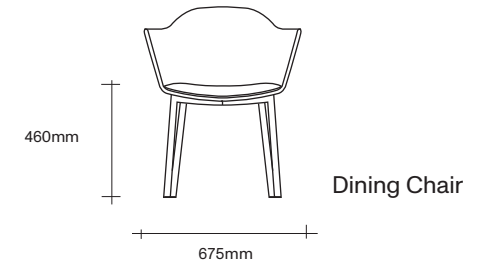

Felix by Simon James

SIMON JAMES

Furniture & Lighting

47 Normanby Road
Mt Eden
Auckland 1024
Ph +64 9 377 5556

simonjames.co.nz

SIMON JAMES

The Felix range is versatile in design, ideal for residential environments or in a reception area, open space or around a boardroom table commercially. The nature of the upholstered form lends itself to a single or multiple fabric colour options on either the cushion or inside shell.

Made in New Zealand

47 Normanby Road
Mt Eden
Auckland 1024
Ph +64 9 377 5556

simonjames.co.nz

Dining and Swivel Chair Dimensions

SIMON JAMES

Sofa and Lounge Chair Dimensions

SIMON JAMES

Copyright © 2017 Simon James Design Limited (SJD)
Private and Confidential. No designs, concepts or ideas in this document
may be used without prior written agreement of SJD.