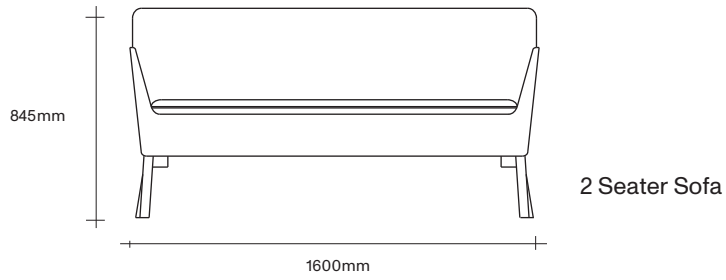

Made in New Zealand

47 Normanby Road
Mt Eden
Auckland 1024
Ph +64 9 377 5556

simonjames.co.nz

Dining and Swivel Chair Dimensions

SIMON JAMES

Sofa and Lounge Chair Dimensions

SIMON JAMES

Copyright © 2017 Simon James Design Limited (SJD)
Private and Confidential. No designs, concepts or ideas in this document
may be used without prior written agreement of SJD.