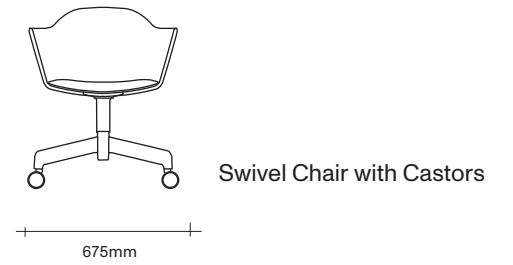

Felix by Simon James

SIMON JAMES

Furniture & Lighting

47 Normanby Road
Mt Eden
Auckland 1024
Ph +64 9 377 5556

simonjames.co.nz

SIMON JAMES

The Felix range is versatile in design, ideal for residential environments or in a reception area, open space or around a boardroom table commercially. The nature of the upholstered form lends itself to a single or multiple fabric colour options on either the cushion or inside shell.

Made in New Zealand

47 Normanby Road
Mt Eden
Auckland 1024
Ph +64 9 377 5556

simonjames.co.nz

Dining and Swivel Chair Dimensions

SIMON JAMES

Sofa and Lounge Chair Dimensions

SIMON JAMES

Copyright © 2017 Simon James Design Limited (SJD)
Private and Confidential. No designs, concepts or ideas in this document
may be used without prior written agreement of SJD.