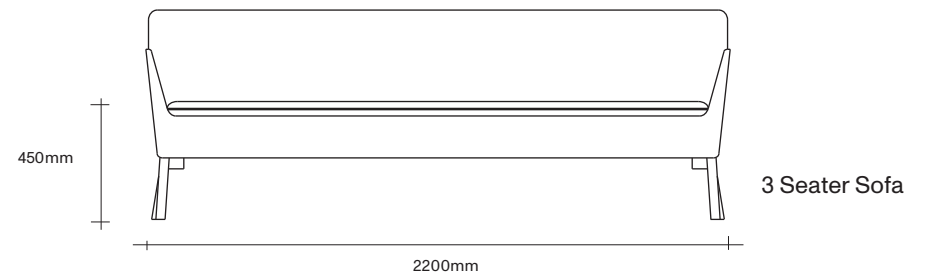

Made in New Zealand

47 Normanby Road
Mt Eden
Auckland 1024
Ph +64 9 377 5556

simonjames.co.nz

Dining and Swivel Chair Dimensions

SIMON JAMES

Sofa and Lounge Chair Dimensions

SIMON JAMES

Copyright © 2017 Simon James Design Limited (SJD)
Private and Confidential. No designs, concepts or ideas in this document
may be used without prior written agreement of SJD.