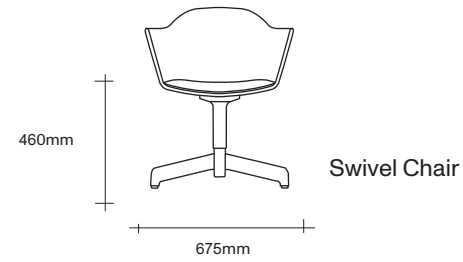

Felix by Simon James

SIMON JAMES

Furniture & Lighting

47 Normanby Road
Mt Eden
Auckland 1024
Ph +64 9 377 5556

simonjames.co.nz

SIMON JAMES

The Felix range is versatile in design, ideal for residential environments or in a reception area, open space or around a boardroom table commercially. The nature of the upholstered form lends itself to a single or multiple fabric colour options on either the cushion or inside shell.

Made in New Zealand

47 Normanby Road
Mt Eden
Auckland 1024
Ph +64 9 377 5556

simonjames.co.nz

Dining and Swivel Chair Dimensions

SIMON JAMES

Sofa and Lounge Chair Dimensions

SIMON JAMES

Copyright © 2017 Simon James Design Limited (SJD)
Private and Confidential. No designs, concepts or ideas in this document
may be used without prior written agreement of SJD.