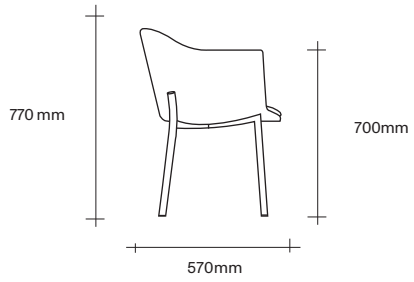

Made in New Zealand

47 Normanby Road
Mt Eden
Auckland 1024
Ph +64 9 377 5556

simonjames.co.nz

Dining and Swivel Chair Dimensions

SIMON JAMES

Sofa and Lounge Chair Dimensions

SIMON JAMES

Copyright © 2017 Simon James Design Limited (SJD)
Private and Confidential. No designs, concepts or ideas in this document
may be used without prior written agreement of SJD.