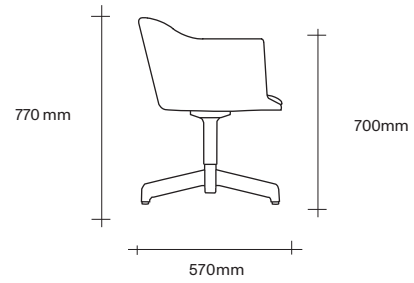

Felix by Simon James

SIMON JAMES

Furniture & Lighting

47 Normanby Road
Mt Eden
Auckland 1024
Ph +64 9 377 5556

simonjames.co.nz

SIMON JAMES

The Felix range is versatile in design, ideal for residential environments or in a reception area, open space or around a boardroom table commercially. The nature of the upholstered form lends itself to a single or multiple fabric colour options on either the cushion or inside shell.

Made in New Zealand

47 Normanby Road
Mt Eden
Auckland 1024
Ph +64 9 377 5556

simonjames.co.nz

Dining and Swivel Chair Dimensions

SIMON JAMES

Sofa and Lounge Chair Dimensions

SIMON JAMES

Copyright © 2017 Simon James Design Limited (SJD)
Private and Confidential. No designs, concepts or ideas in this document
may be used without prior written agreement of SJD.