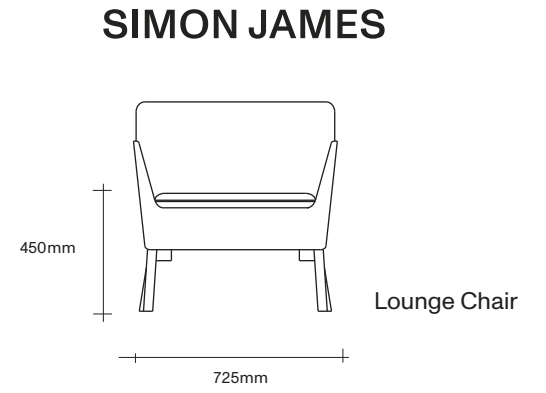

Made in New Zealand

47 Normanby Road
Mt Eden
Auckland 1024
Ph +64 9 377 5556

simonjames.co.nz

Dining and Swivel Chair Dimensions

SIMON JAMES

Sofa and Lounge Chair Dimensions

SIMON JAMES

Copyright © 2017 Simon James Design Limited (SJD)
Private and Confidential. No designs, concepts or ideas in this document
may be used without prior written agreement of SJD.