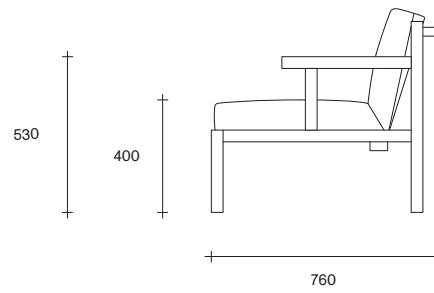

Made in New Zealand

47 Normanby Road
Mt Eden
Auckland 1024
Ph +64 9 377 5556

simonjames.co.nz

Block Lounge Chair Dimensions

SIMON JAMES

47 Normanby Road
Mt Eden
Auckland 1024
Ph +64 9 377 5556

simonjames.co.nz