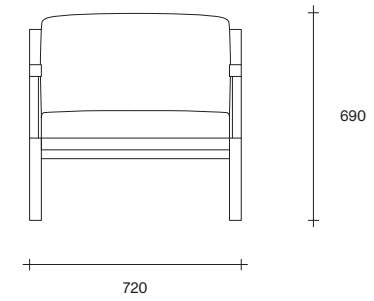

Made in New Zealand

47 Normanby Road
Mt Eden
Auckland 1024
Ph +64 9 377 5556

simonjames.co.nz

Block Lounge Chair Dimensions

SIMON JAMES

47 Normanby Road
Mt Eden
Auckland 1024
Ph +64 9 377 5556

simonjames.co.nz