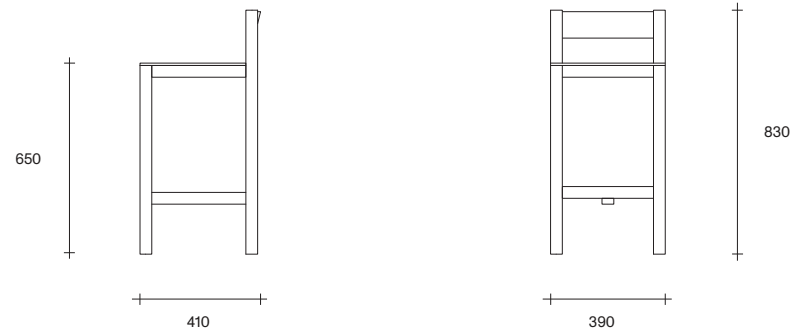

Natural
Oak

Umber

Black

Block Chair and Stool Dimensions

SIMON JAMES

47 Normanby Road
Mt Eden
Auckland 1024
Ph +64 9 377 5556

simonjames.co.nz

SIMON JAMES