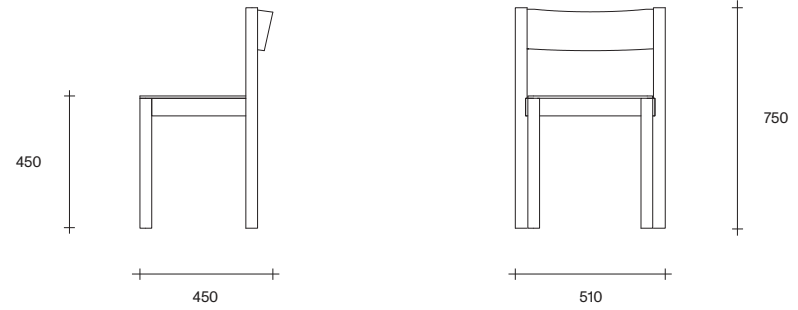

Natural
Oak

Umber

Black

Block Chair and Stool Dimensions

SIMON JAMES

47 Normanby Road
Mt Eden
Auckland 1024
Ph +64 9 377 5556

simonjames.co.nz

SIMON JAMES