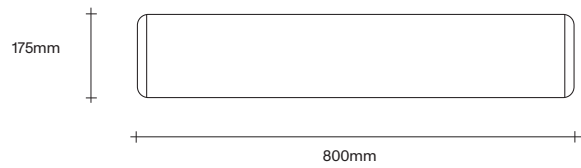

simonjames.co.nz

Auctioneer Chair Dimensions

SIMON JAMES

47 Normanby Road
Mt Eden
Auckland 1024
Ph +64 9 377 5556

simonjames.co.nz

Standard Modular Sofa Seat Options

SIMON JAMES

Wide Modular Sofa Seat Options

SIMON JAMES

47 Normanby Road
Mt Eden
Auckland 1024
Ph +64 9 377 5556

simonjames.co.nz

Large Square Cushion

Small Rectangular Cushion

Large Bolster

Small Bolster

Auctioneer Side Table