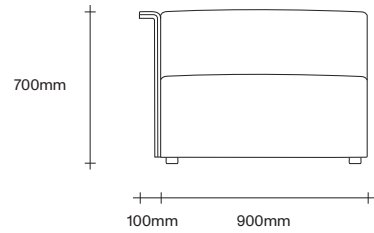

simonjames.co.nz

Auctioneer Chair Dimensions

SIMON JAMES

47 Normanby Road
Mt Eden
Auckland 1024
Ph +64 9 377 5556

simonjames.co.nz

Standard Modular Sofa Seat Options

SIMON JAMES

Wide Modular Sofa Seat Options

SIMON JAMES

47 Normanby Road
Mt Eden
Auckland 1024
Ph +64 9 377 5556

simonjames.co.nz

Large Square Cushion

Small Rectangular Cushion

Large Bolster

Small Bolster

Auctioneer Side Table