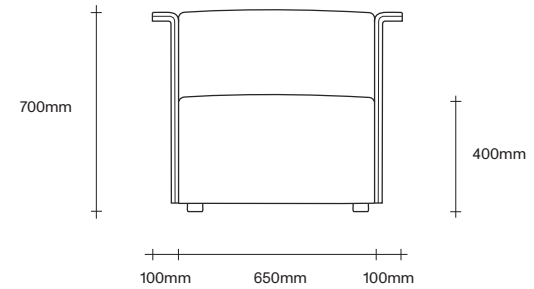

simonjames.co.nz

Auctioneer Chair Dimensions

SIMON JAMES

47 Normanby Road
Mt Eden
Auckland 1024
Ph +64 9 377 5556

simonjames.co.nz

Standard Modular Sofa Seat Options

SIMON JAMES

Wide Modular Sofa Seat Options