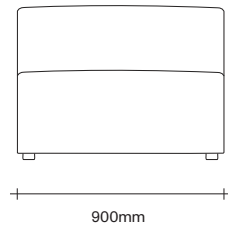

simonjames.co.nz

Auctioneer Chair Dimensions

SIMON JAMES

47 Normanby Road
Mt Eden
Auckland 1024
Ph +64 9 377 5556

simonjames.co.nz

Standard Modular Sofa Seat Options

SIMON JAMES

Wide Modular Sofa Seat Options

SIMON JAMES

47 Normanby Road
Mt Eden
Auckland 1024
Ph +64 9 377 5556

simonjames.co.nz

Large Square Cushion

Small Rectangular Cushion

Large Bolster

Small Bolster

Auctioneer Side Table