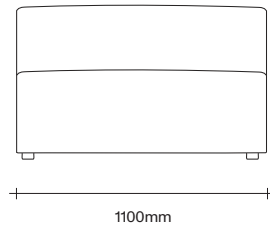

Wide Modular Sofa Seat Options

SIMON JAMES

47 Normanby Road
Mt Eden
Auckland 1024
Ph +64 9 377 5556

simonjames.co.nz