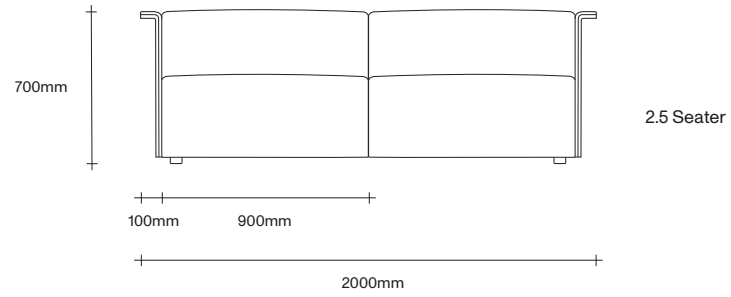

simonjames.co.nz

Auctioneer Chair Dimensions

SIMON JAMES

47 Normanby Road
Mt Eden
Auckland 1024
Ph +64 9 377 5556

simonjames.co.nz

Standard Modular Sofa Seat Options

SIMON JAMES

Wide Modular Sofa Seat Options

SIMON JAMES

47 Normanby Road
Mt Eden
Auckland 1024
Ph +64 9 377 5556

simonjames.co.nz

Large Square Cushion

Small Rectangular Cushion

Large Bolster

Small Bolster

Auctioneer Side Table