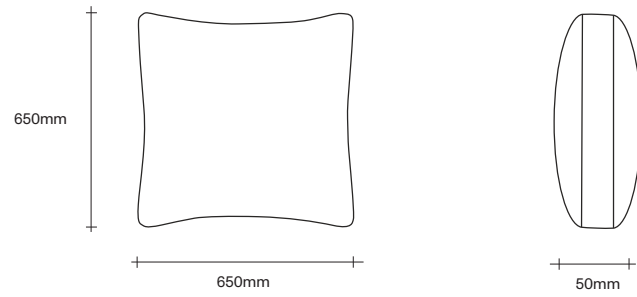

SIMON JAMES

47 Normanby Road
Mt Eden
Auckland 1024
Ph +64 9 377 5556

simonjames.co.nz

Large Square Cushion

Small Rectangular Cushion

Large Bolster

Small Bolster

Auctioneer Side Table