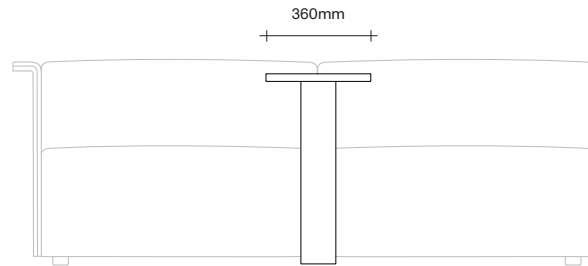

Auctioneer Side Table

SIMON JAMES