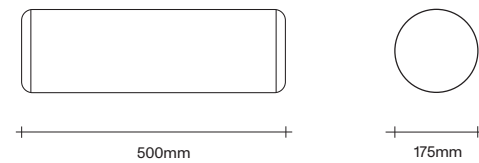

SIMON JAMES

47 Normanby Road
Mt Eden
Auckland 1024
Ph +64 9 377 5556

simonjames.co.nz

Large Square Cushion

Small Rectangular Cushion

Large Bolster

Small Bolster

Auctioneer Side Table