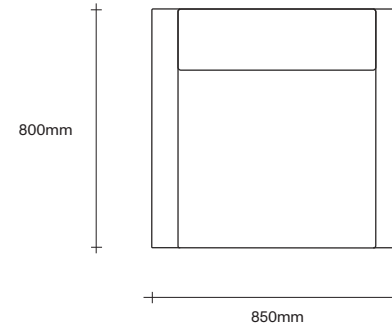

simonjames.co.nz

Auctioneer Chair Dimensions

SIMON JAMES

47 Normanby Road
Mt Eden
Auckland 1024
Ph +64 9 377 5556

simonjames.co.nz

Standard Modular Sofa Seat Options

SIMON JAMES

Wide Modular Sofa Seat Options