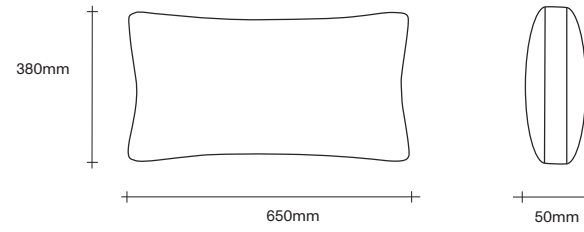

SIMON JAMES

47 Normanby Road
Mt Eden
Auckland 1024
Ph +64 9 377 5556

simonjames.co.nz

Large Square Cushion

Small Rectangular Cushion

Large Bolster

Small Bolster

Auctioneer Side Table