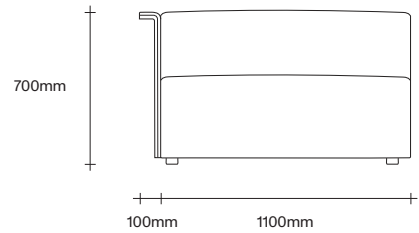

Wide Modular Sofa Seat Options

SIMON JAMES

47 Normanby Road
Mt Eden
Auckland 1024
Ph +64 9 377 5556

simonjames.co.nz