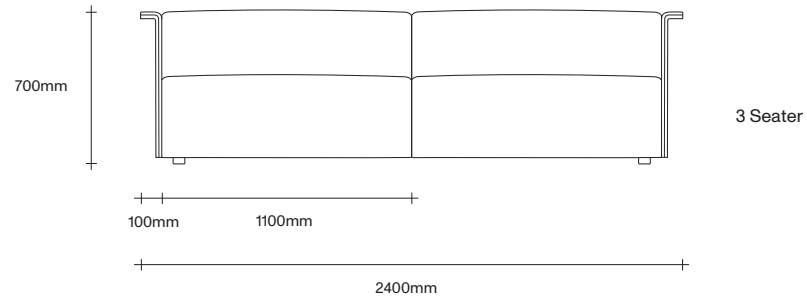

simonjames.co.nz

Auctioneer Chair Dimensions

SIMON JAMES

47 Normanby Road
Mt Eden
Auckland 1024
Ph +64 9 377 5556

simonjames.co.nz

Standard Modular Sofa Seat Options

SIMON JAMES

Wide Modular Sofa Seat Options

SIMON JAMES

47 Normanby Road
Mt Eden
Auckland 1024
Ph +64 9 377 5556

simonjames.co.nz

Large Square Cushion

Small Rectangular Cushion

Large Bolster

Small Bolster

Auctioneer Side Table