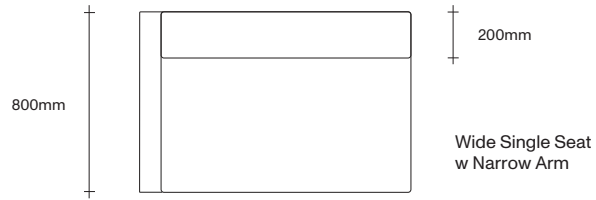

simonjames.co.nz

Auctioneer Chair Dimensions

SIMON JAMES

47 Normanby Road
Mt Eden
Auckland 1024
Ph +64 9 377 5556

simonjames.co.nz

Standard Modular Sofa Seat Options

SIMON JAMES

Wide Modular Sofa Seat Options

SIMON JAMES

47 Normanby Road
Mt Eden
Auckland 1024
Ph +64 9 377 5556

simonjames.co.nz

Large Square Cushion

Small Rectangular Cushion

Large Bolster

Small Bolster

Auctioneer Side Table