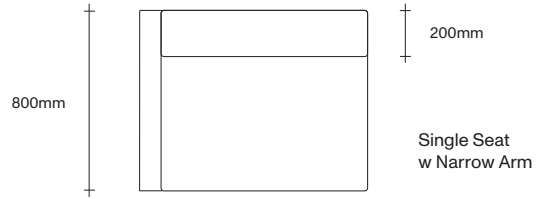

simonjames.co.nz

Auctioneer Chair Dimensions

SIMON JAMES

47 Normanby Road
Mt Eden
Auckland 1024
Ph +64 9 377 5556

simonjames.co.nz

Standard Modular Sofa Seat Options

SIMON JAMES

Wide Modular Sofa Seat Options

SIMON JAMES

47 Normanby Road
Mt Eden
Auckland 1024
Ph +64 9 377 5556

simonjames.co.nz

Large Square Cushion

Small Rectangular Cushion

Large Bolster

Small Bolster

Auctioneer Side Table