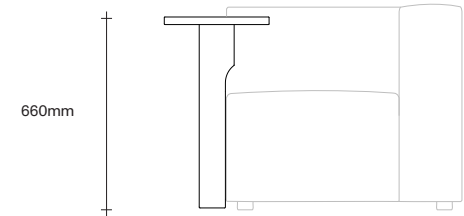

Auctioneer Side Table

SIMON JAMES