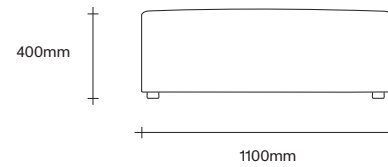

Wide Modular Sofa Seat Options

SIMON JAMES

47 Normanby Road
Mt Eden
Auckland 1024
Ph +64 9 377 5556

simonjames.co.nz