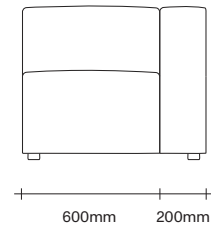

simonjames.co.nz

Auctioneer Chair Dimensions

SIMON JAMES

47 Normanby Road
Mt Eden
Auckland 1024
Ph +64 9 377 5556

simonjames.co.nz

Standard Modular Sofa Seat Options

SIMON JAMES

Wide Modular Sofa Seat Options

SIMON JAMES

47 Normanby Road
Mt Eden
Auckland 1024
Ph +64 9 377 5556

simonjames.co.nz

Large Square Cushion

Small Rectangular Cushion

Large Bolster

Small Bolster

Auctioneer Side Table