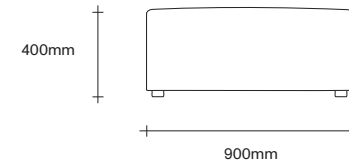

simonjames.co.nz

Auctioneer Chair Dimensions

SIMON JAMES

47 Normanby Road
Mt Eden
Auckland 1024
Ph +64 9 377 5556

simonjames.co.nz

Standard Modular Sofa Seat Options

SIMON JAMES

Wide Modular Sofa Seat Options