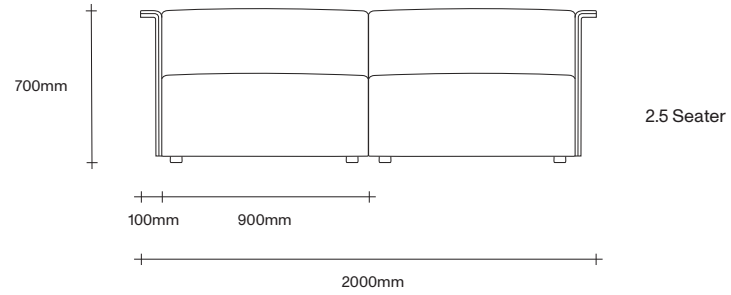

simonjames.co.nz

Auctioneer Chair Dimensions

SIMON JAMES

47 Normanby Road
Mt Eden
Auckland 1024
Ph +64 9 377 5556

simonjames.co.nz

Standard Modular Sofa Seat Options

SIMON JAMES

Wide Modular Sofa Seat Options

SIMON JAMES

47 Normanby Road
Mt Eden
Auckland 1024
Ph +64 9 377 5556

simonjames.co.nz

Auctioneer Sofa Options

SIMON JAMES

Large Square Cushion

Small Rectangular Cushion

Large Bolster