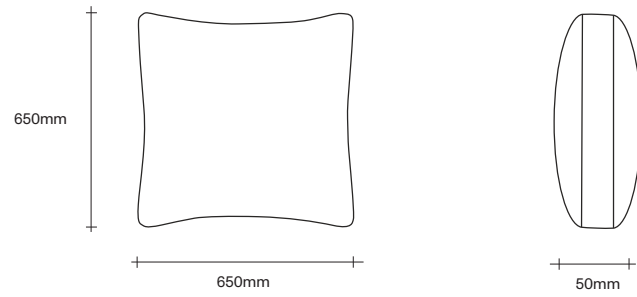

SIMON JAMES

47 Normanby Road
Mt Eden
Auckland 1024
Ph +64 9 377 5556

simonjames.co.nz

Auctioneer Sofa Options

SIMON JAMES

Large Square Cushion

Small Rectangular Cushion

Large Bolster