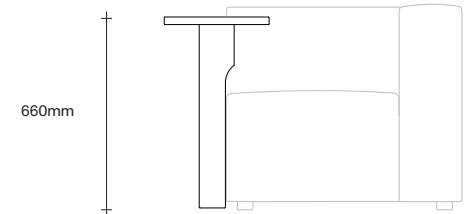

Auctioneer Side Table

SIMON JAMES