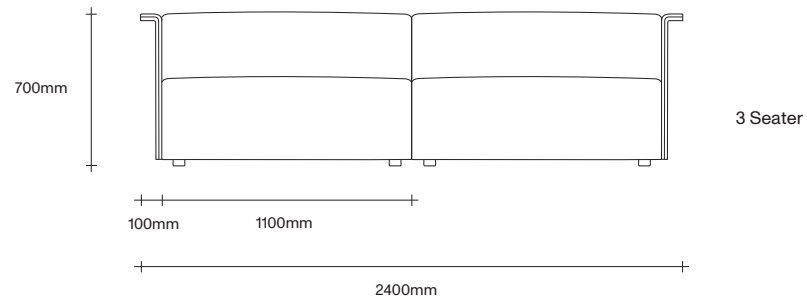

SIMON JAMES

47 Normanby Road
Mt Eden
Auckland 1024
Ph +64 9 377 5556

simonjames.co.nz

Auctioneer Sofa Options

SIMON JAMES

Large Square Cushion

Small Rectangular Cushion

Large Bolster