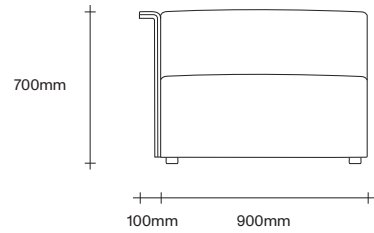

simonjames.co.nz

Auctioneer Chair Dimensions

SIMON JAMES

47 Normanby Road
Mt Eden
Auckland 1024
Ph +64 9 377 5556

simonjames.co.nz

Standard Modular Sofa Seat Options

SIMON JAMES

Wide Modular Sofa Seat Options