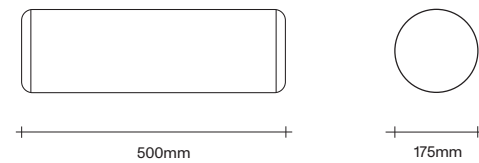

Small Bolster