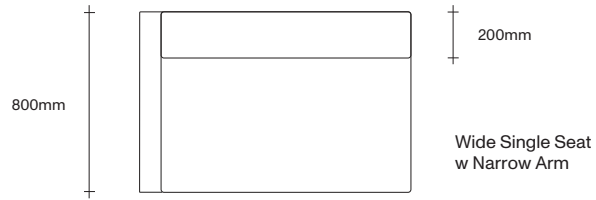

Wide Modular Sofa Seat Options

SIMON JAMES

47 Normanby Road
Mt Eden
Auckland 1024
Ph +64 9 377 5556

simonjames.co.nz