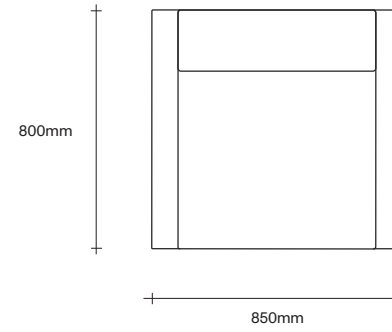

simonjames.co.nz

Auctioneer Chair Dimensions

SIMON JAMES

47 Normanby Road
Mt Eden
Auckland 1024
Ph +64 9 377 5556

simonjames.co.nz

Standard Modular Sofa Seat Options

SIMON JAMES

Wide Modular Sofa Seat Options