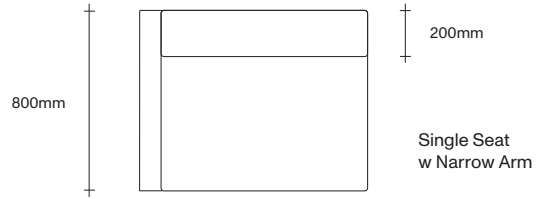

simonjames.co.nz

Auctioneer Chair Dimensions

SIMON JAMES

47 Normanby Road
Mt Eden
Auckland 1024
Ph +64 9 377 5556

simonjames.co.nz

Standard Modular Sofa Seat Options

SIMON JAMES

Wide Modular Sofa Seat Options