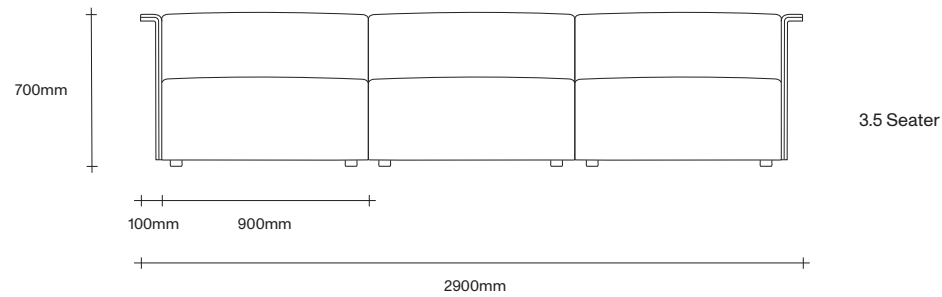

simonjames.co.nz

Auctioneer Chair Dimensions

SIMON JAMES

47 Normanby Road
Mt Eden
Auckland 1024
Ph +64 9 377 5556

simonjames.co.nz

Standard Modular Sofa Seat Options

SIMON JAMES

Wide Modular Sofa Seat Options

SIMON JAMES

47 Normanby Road
Mt Eden
Auckland 1024
Ph +64 9 377 5556

simonjames.co.nz

Auctioneer Sofa Options

SIMON JAMES

Large Square Cushion

Small Rectangular Cushion

Large Bolster