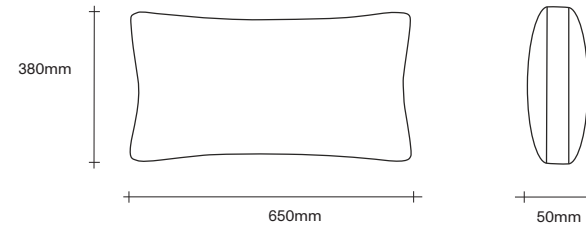

SIMON JAMES

47 Normanby Road
Mt Eden
Auckland 1024
Ph +64 9 377 5556

simonjames.co.nz

Auctioneer Sofa Options

SIMON JAMES

Large Square Cushion

Small Rectangular Cushion

Large Bolster