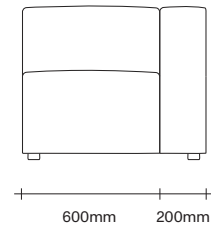

simonjames.co.nz

Auctioneer Chair Dimensions

SIMON JAMES

47 Normanby Road
Mt Eden
Auckland 1024
Ph +64 9 377 5556

simonjames.co.nz

Standard Modular Sofa Seat Options

SIMON JAMES

Wide Modular Sofa Seat Options