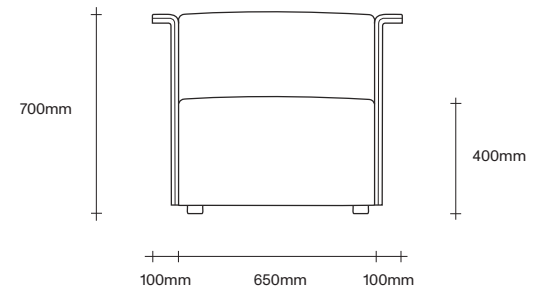

simonjames.co.nz

Auctioneer Chair Dimensions

SIMON JAMES

47 Normanby Road
Mt Eden
Auckland 1024
Ph +64 9 377 5556

simonjames.co.nz

Standard Modular Sofa Seat Options

SIMON JAMES

Wide Modular Sofa Seat Options