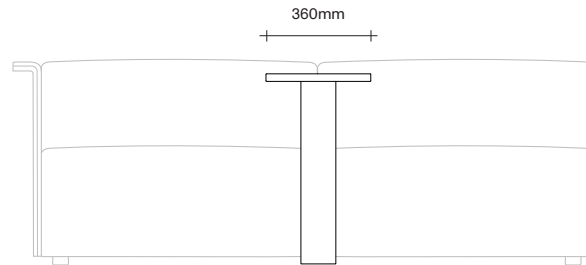

Auctioneer Side Table

SIMON JAMES