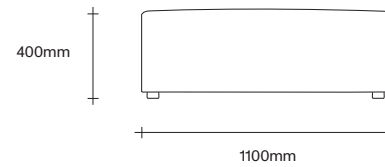

Wide Modular Sofa Seat Options

SIMON JAMES

47 Normanby Road
Mt Eden
Auckland 1024
Ph +64 9 377 5556

simonjames.co.nz