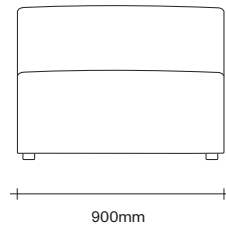

simonjames.co.nz

Auctioneer Chair Dimensions

SIMON JAMES

47 Normanby Road
Mt Eden
Auckland 1024
Ph +64 9 377 5556

simonjames.co.nz

Standard Modular Sofa Seat Options

SIMON JAMES

Wide Modular Sofa Seat Options