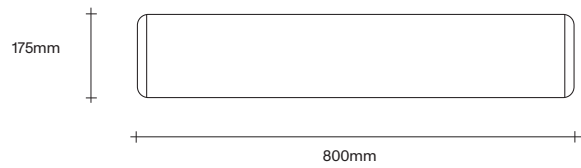

simonjames.co.nz

Auctioneer Chair Dimensions

SIMON JAMES

47 Normanby Road
Mt Eden
Auckland 1024
Ph +64 9 377 5556

simonjames.co.nz

Standard Modular Sofa Seat Options

SIMON JAMES

Wide Modular Sofa Seat Options

SIMON JAMES

47 Normanby Road
Mt Eden
Auckland 1024
Ph +64 9 377 5556

simonjames.co.nz

Auctioneer Sofa Options

SIMON JAMES

Large Square Cushion

Small Rectangular Cushion

Large Bolster