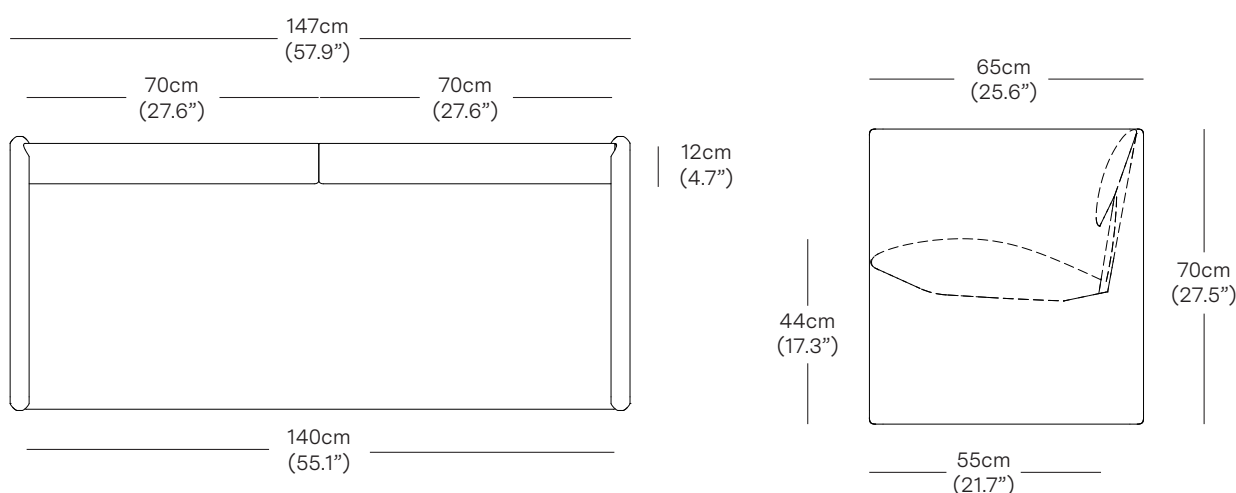

## PRODUCT WEIGHT

35.0 kg (77.2 lbs)

## PACKAGED DIMENSIONS

L x W x H	Cubage	Weight
Box 1		
158 x 87 x 96 cm	1.18 m <sup>3</sup>	91 kg
62.2 x 30.7 x 37.8 in	41.8 ft <sup>3</sup>	200.7lbs

COMMODITY CODE

94016100

\* Components drawn in relative scale. Refer to CAD files for accurate drawings.