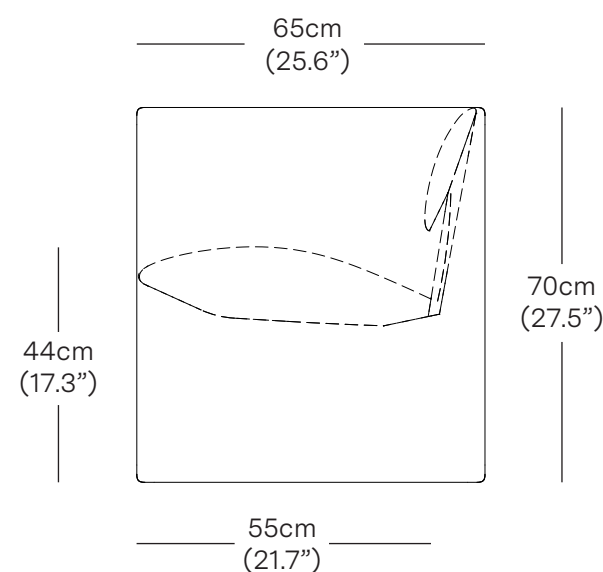

**FINISHES** **PRODUCT WEIGHT**  
14.5 kg (31.9 lbs)

<b>PACKAGED DIMENSIONS</b>		
<b>L x W x H</b>	<b>Cubage</b>	<b>Weight</b>
Box 1		
45 x 52 x 89 cm	0.21 m3	15 kg
17.7 x 20.5 x 35.0 in	7.4 ft3	33.1 lbs
<b>COMMODITY CODE</b>	94016100	

## PRODUCT WEIGHT

19.0 kg (41.9 lbs)