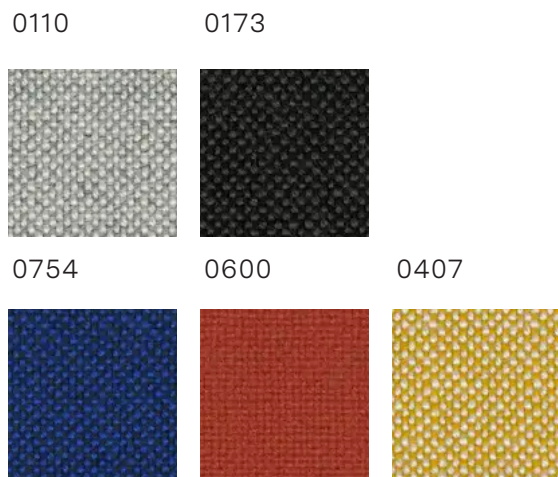

FINISHES **PRODUCT WEIGHT**
14.5 kg (31.9 lbs)