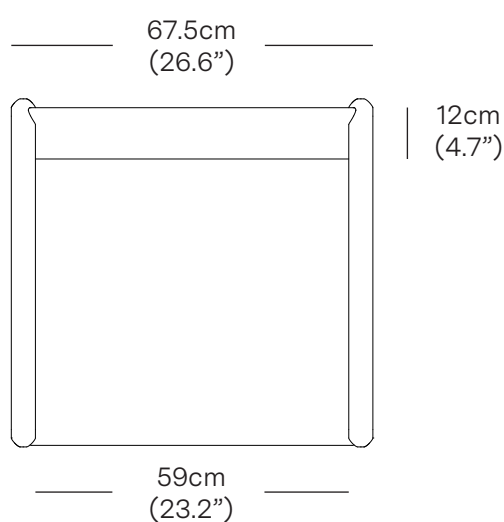

**FINISHES** **PRODUCT WEIGHT**  
14.5 kg (31.9 lbs)

<b>PACKAGED DIMENSIONS</b>		
<b>L x W x H</b>	<b>Cubage</b>	<b>Weight</b>
Box 1		
45 x 52 x 89 cm	0.21 m3	15 kg
17.7 x 20.5 x 35.0 in	7.4 ft3	33.1 lbs
<b>COMMODITY CODE</b>	94016100	

## PRODUCT WEIGHT

19.0 kg (41.9 lbs)

## PACKAGED DIMENSIONS

L x W x H	Cubage	Weight
Box 1		
70 x 72 x 76 cm	0.38 m3	22.5 kg
27.6 x 28.3 x 29.9in	13.5 ft3	49.6 lbs

COMMODITY CODE

94016100

\* Components drawn in relative scale. Refer to CAD files for accurate drawings.