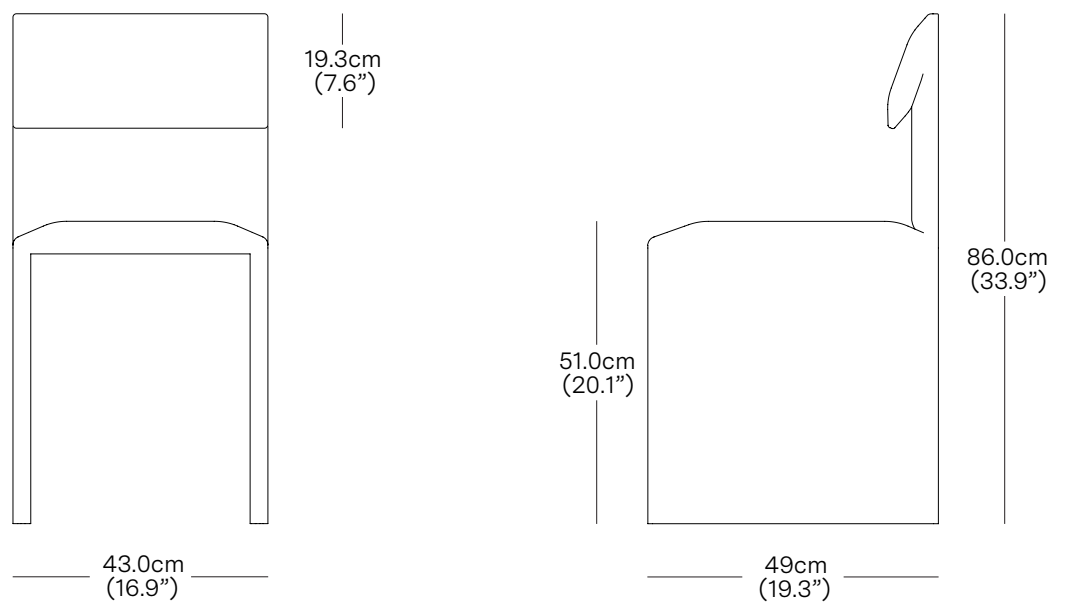

**FINISHES** **PRODUCT WEIGHT**  
14.5 kg (31.9 lbs)

<b>PACKAGED DIMENSIONS</b>		
<b>L x W x H</b>	<b>Cubage</b>	<b>Weight</b>
Box 1		
45 x 52 x 89 cm	0.21 m3	15 kg
17.7 x 20.5 x 35.0 in	7.4 ft3	33.1 lbs
<b>COMMODITY CODE</b>	94016100	