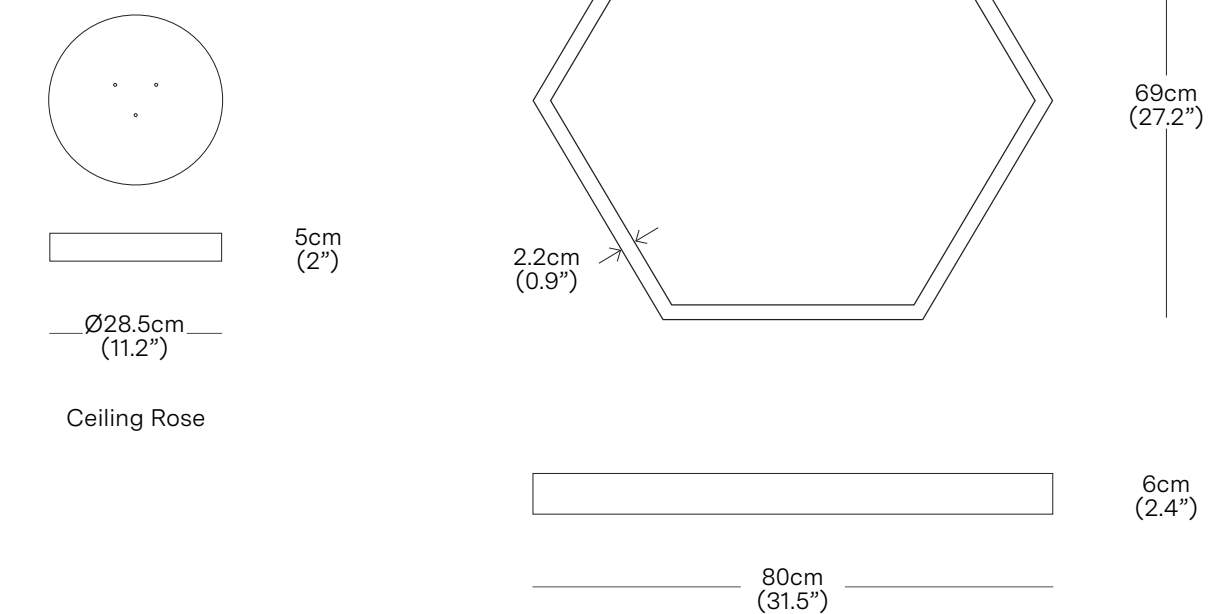

LIGHT SOURCE
Integrated LED
VOLTAGE
24V
POWER USAGE
58W
LUMENS
3543lm
COLOUR TEMP
2700k
CRI
95
LIFESPAN
50,000
CABLE
Min 30 cm (12 in) - Max 200 cm (78 in)
DIMMING
Non-dimmable as standard and comes with a 60W (non-dimmable) driver.

PRODUCT WEIGHT

Black:
4.1 kg (9 lbs)

Brass:
6 kg (13.2 lbs)

PACKAGED DIMENSIONS		
L x W x H	Cubage	Weight
Black		
99 x 87 x 10 cm	0.09 m3	7 kg
39 x 34.3 x 3.9 in	3.2 ft3	15.4 lbs
Brass		
99 x 87 x 10 cm	0.09 m3	9.4 kg
39 x 34.3 x 3.9 in	3.2 ft3	20.7 lbs
COMMODITY CODE	94052090	

* Components drawn in relative scale. Refer to CAD files for accurate drawings.