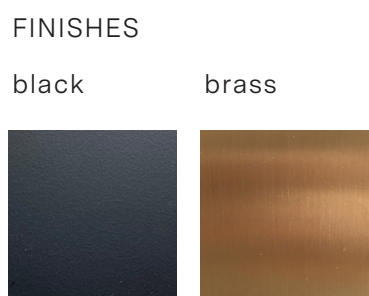

Hex 750 Pendant

Resident Studio | 2014

The Hex 750 Pendant is a member of Residents signature 'Geometric Family' that brings the beauty of mathematical precision into innovative and functional feature lighting into both the home and commercial environments.

The pendant is suspended from discreet slim line wires, with a high quality LED light source that is elegantly diffused through recessed frosted acrylic.

Hex 750 works well as a single pendant, displayed in multiples or with other members of the geometric lighting family.

MATERIALS
Aluminium or Brass, Acrylic
CEILING ROSE
Matt Black Aluminium
PRODUCT ENVIRONMENT
Indoor Use Only
CONTRACT USE
Yes
CERTIFICATION
CE, cUL, UL
WARRANTY
3 years
COUNTRY OF ORIGIN
New Zealand

CODE	PRODUCT
HEX002B	Hex 750 Pendant - Black
HEX002BR	Hex 750 Pendant - Brass

LIGHT SOURCE
Integrated LED
VOLTAGE
24V
POWER USAGE
58W
LUMENS
3543lm
COLOUR TEMP
2700k
CRI
95
LIFESPAN
50,000
CABLE
Min 30 cm (12 in) - Max 200 cm (78 in)
DIMMING
Non-dimmable as standard and comes with a 60W (non-dimmable) driver.

PRODUCT WEIGHT

Black:
4.1 kg (9 lbs)

Brass:
6 kg (13.2 lbs)

PACKAGED DIMENSIONS		
L x W x H	Cubage	Weight
Black		
99 x 87 x 10 cm	0.09 m3	7 kg
39 x 34.3 x 3.9 in	3.2 ft3	15.4 lbs
Brass		
99 x 87 x 10 cm	0.09 m3	9.4 kg
39 x 34.3 x 3.9 in	3.2 ft3	20.7 lbs
COMMODITY CODE	94052090	

* Components drawn in relative scale. Refer to CAD files for accurate drawings.