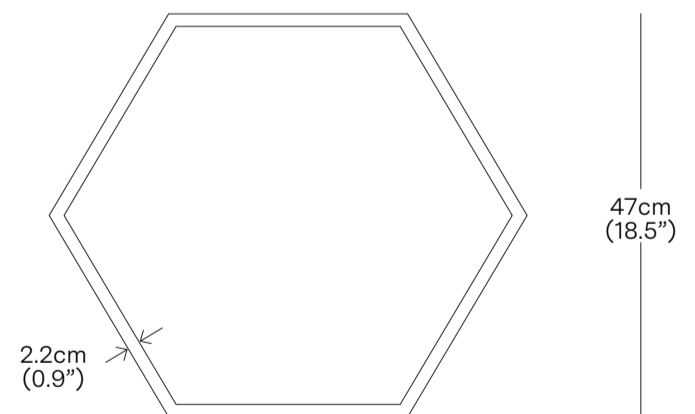

Ø20.5cm
(8.1")

Ceiling Rose

5cm
(2")

2.2cm
(0.9")

47cm
(18.5")

6cm
(2.4")

55cm
(21.7")

PACKAGED DIMENSIONS