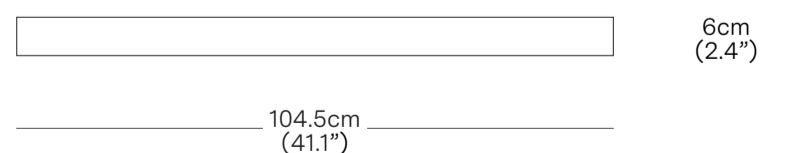

PRODUCT WEIGHT

Black:
7 kg (15.4 lbs)

Brass:
11.5 kg (25.4 lbs)

Ceiling Rose

PACKAGED DIMENSIONS		
L x W x H	Cubage	Weight
Black		
122 x 114 x 11 cm	0.15 m ³	12.5 kg
48 x 44.9 x 4.3 in	5.3 ft ³	27.6 lbs
Brass		
122 x 114 x 11 cm	0.15 m ³	16 kg
48 x 44.9 x 4.3 in	5.3 ft ³	35.3 lbs
COMMODITY CODE	94052090	