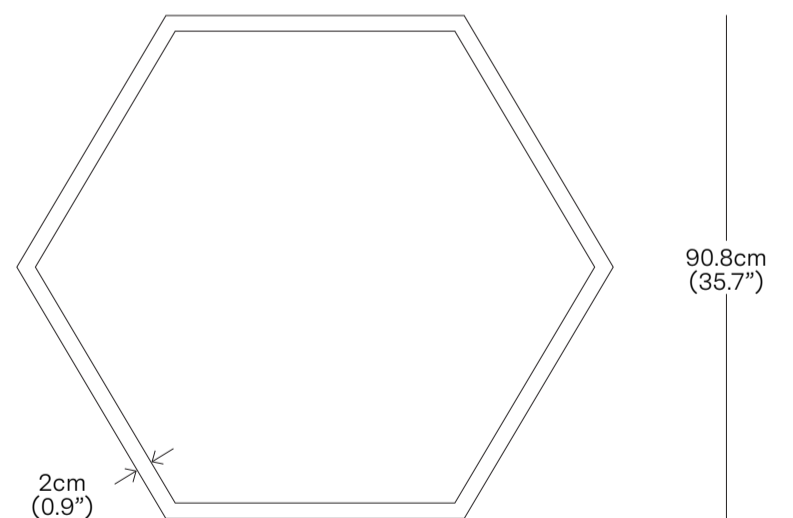

PRODUCT WEIGHT

Black:
7 kg (15.4 lbs)

Brass:
11.5 kg (25.4 lbs)

Ceiling Rose

PACKAGED DIMENSIONS		
L x W x H	Cubage	Weight
Black		
122 x 114 x 11 cm	0.15 m ³	12.5 kg
48 x 44.9 x 4.3 in	5.3 ft ³	27.6 lbs
Brass		
122 x 114 x 11 cm	0.15 m ³	16 kg
48 x 44.9 x 4.3 in	5.3 ft ³	35.3 lbs
COMMODITY CODE	94052090	