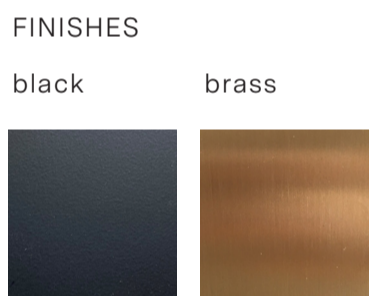

PRODUCT WEIGHT

Black:
7 kg (15.4 lbs)

Brass:
11.5 kg (25.4 lbs)