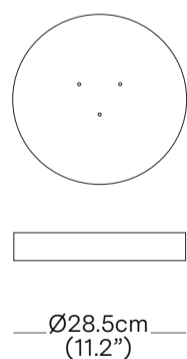

PRODUCT WEIGHT

Black:
7 kg (15.4 lbs)

Brass:
11.5 kg (25.4 lbs)

Ceiling Rose

PACKAGED DIMENSIONS		
L x W x H	Cubage	Weight
Black		
122 x 114 x 11 cm	0.15 m ³	12.5 kg
48 x 44.9 x 4.3 in	5.3 ft ³	27.6 lbs
Brass		
122 x 114 x 11 cm	0.15 m ³	16 kg
48 x 44.9 x 4.3 in	5.3 ft ³	35.3 lbs
COMMODITY CODE	94052090	