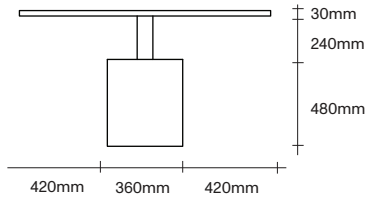

simonjames.co.nz

Round Table Dimensions

SIMON JAMES

Rectangle Table Dimensions

SIMON JAMES

SIMON JAMES

Furniture & Lighting

47 Normanby Road
Mt Eden
Auckland 1024
Ph +64 9 377 5556