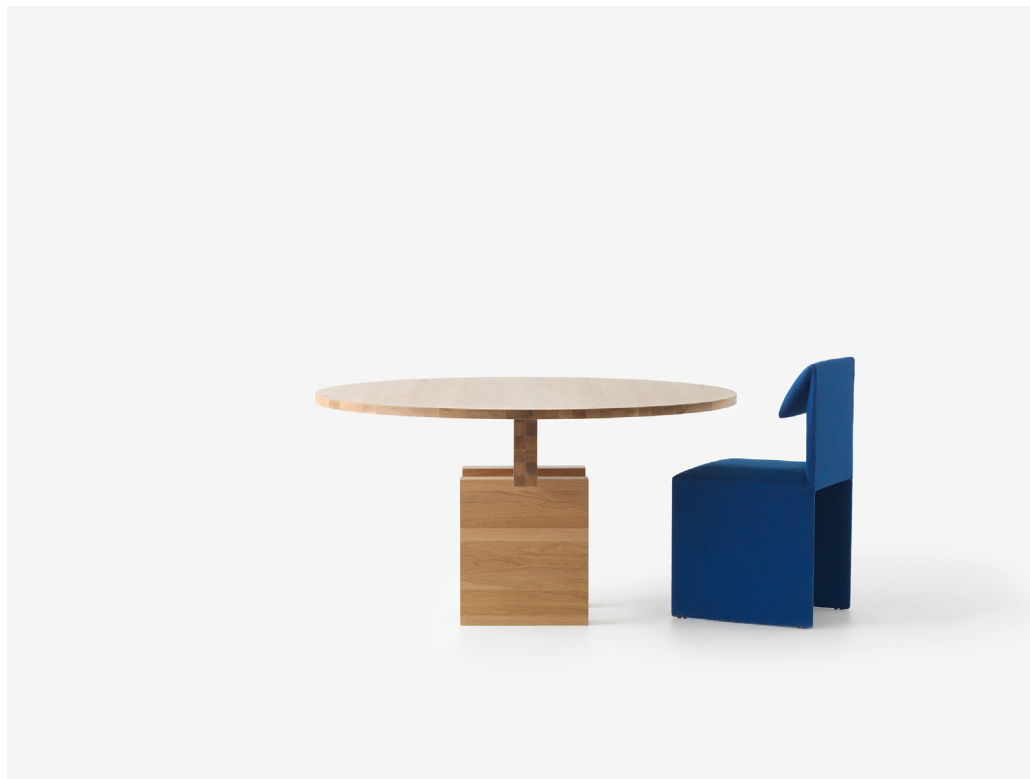

Plane Table by Resident

SIMON JAMES

Furniture & Lighting

47 Normanby Road
Mt Eden
Auckland 1024
Ph +64 9 377 5556

simonjames.co.nz

SIMON JAMES

Launched by Resident at the 2022 Milan Salone del Mobile fair, the pure and poised Plane table from Jamie McLellan is composed of hefty slabs of timber in a seemingly impossible balancing act.

Clever engineering holds the legs, cross beam and table top together in an altar-like assembly that is both useable and sculptural.

Made in New Zealand

47 Normanby Road
Mt Eden
Auckland 1024
Ph +64 9 377 5556

simonjames.co.nz

Round Table Dimensions

SIMON JAMES

Rectangle Table Dimensions

SIMON JAMES

SIMON JAMES

Furniture & Lighting

47 Normanby Road
Mt Eden
Auckland 1024
Ph +64 9 377 5556