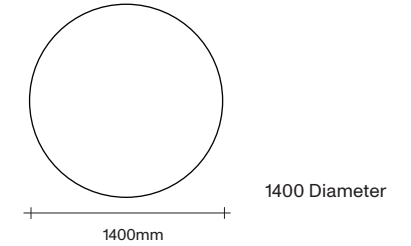

simonjames.co.nz

Round Table Dimensions

SIMON JAMES

Rectangle Table Dimensions

SIMON JAMES

SIMON JAMES

Furniture & Lighting

47 Normanby Road
Mt Eden
Auckland 1024
Ph +64 9 377 5556