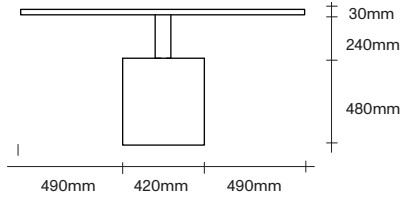

simonjames.co.nz

Round Table Dimensions

SIMON JAMES

Rectangle Table Dimensions

SIMON JAMES

SIMON JAMES

Furniture & Lighting

47 Normanby Road
Mt Eden
Auckland 1024
Ph +64 9 377 5556