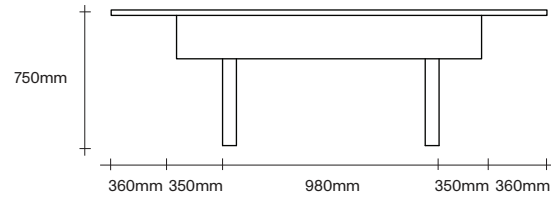

simonjames.co.nz

Round Table Dimensions

SIMON JAMES

Rectangle Table Dimensions

SIMON JAMES

SIMON JAMES

Furniture & Lighting

47 Normanby Road
Mt Eden
Auckland 1024
Ph +64 9 377 5556