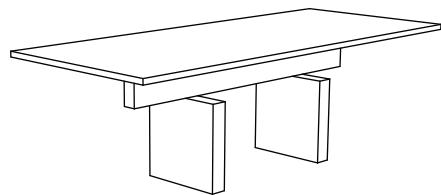

simonjames.co.nz

Round Table Dimensions

SIMON JAMES

Rectangle Table Dimensions

SIMON JAMES

SIMON JAMES

Furniture & Lighting

47 Normanby Road
Mt Eden
Auckland 1024
Ph +64 9 377 5556