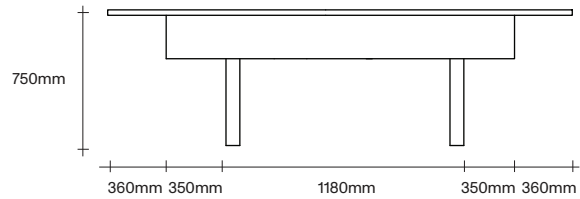

simonjames.co.nz

Round Table Dimensions

SIMON JAMES

Rectangle Table Dimensions

SIMON JAMES

SIMON JAMES

Furniture & Lighting

47 Normanby Road
Mt Eden
Auckland 1024
Ph +64 9 377 5556