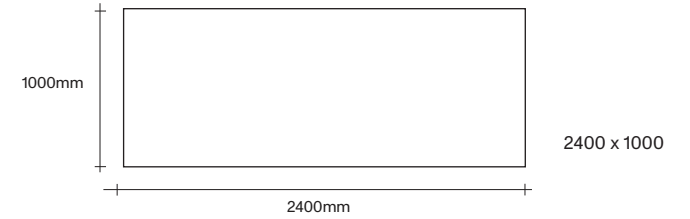

simonjames.co.nz

Round Table Dimensions

SIMON JAMES

Rectangle Table Dimensions

SIMON JAMES

SIMON JAMES

Furniture & Lighting

47 Normanby Road
Mt Eden
Auckland 1024
Ph +64 9 377 5556