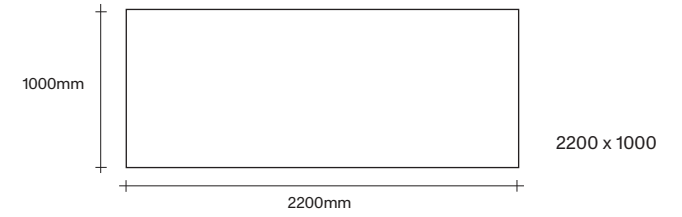

simonjames.co.nz

Round Table Dimensions

SIMON JAMES

Rectangle Table Dimensions

SIMON JAMES

SIMON JAMES

Furniture & Lighting

47 Normanby Road
Mt Eden
Auckland 1024
Ph +64 9 377 5556