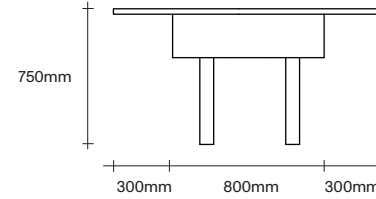

simonjames.co.nz

Round Table Dimensions

SIMON JAMES

Rectangle Table Dimensions

SIMON JAMES

SIMON JAMES

Furniture & Lighting

47 Normanby Road
Mt Eden
Auckland 1024
Ph +64 9 377 5556