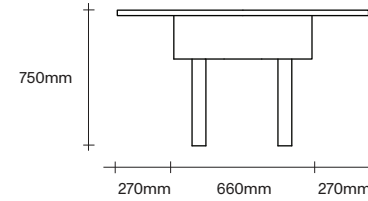

simonjames.co.nz

Round Table Dimensions

SIMON JAMES

Rectangle Table Dimensions

SIMON JAMES

SIMON JAMES

Furniture & Lighting

47 Normanby Road
Mt Eden
Auckland 1024
Ph +64 9 377 5556