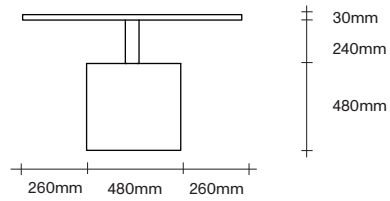

simonjames.co.nz

Round Table Dimensions

SIMON JAMES

Rectangle Table Dimensions

SIMON JAMES

SIMON JAMES

Furniture & Lighting

47 Normanby Road
Mt Eden
Auckland 1024
Ph +64 9 377 5556