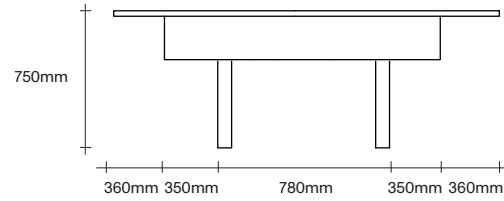

simonjames.co.nz

Round Table Dimensions

SIMON JAMES

Rectangle Table Dimensions

SIMON JAMES

SIMON JAMES

Furniture & Lighting

47 Normanby Road
Mt Eden
Auckland 1024
Ph +64 9 377 5556