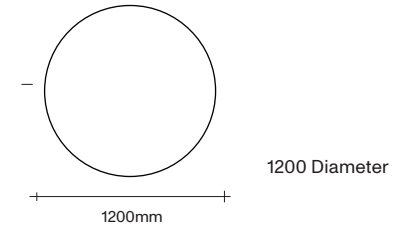

simonjames.co.nz

Round Table Dimensions

SIMON JAMES

Rectangle Table Dimensions

SIMON JAMES

SIMON JAMES

Furniture & Lighting

47 Normanby Road
Mt Eden
Auckland 1024
Ph +64 9 377 5556