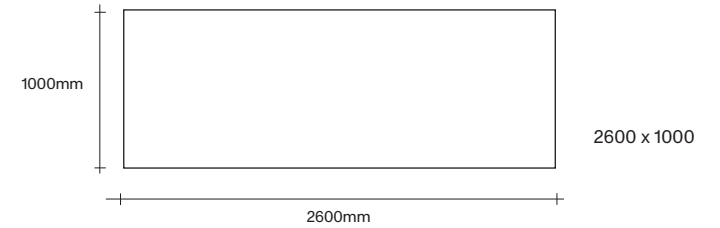

simonjames.co.nz

Round Table Dimensions

SIMON JAMES

Rectangle Table Dimensions

SIMON JAMES

SIMON JAMES

Furniture & Lighting

47 Normanby Road
Mt Eden
Auckland 1024
Ph +64 9 377 5556