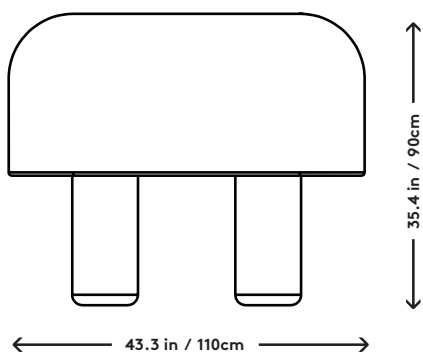

## Puffball Room Divider

Faye Toogood, 2017

<b>Product Type</b>	Floor Lamp
<b>Materials</b>	Aluminum, Fiberglass
<b>Dimensions</b>	L 43.3" x W 15.5" x H 35.4" L 110cm x W 40cm x H 90cm
<b>Finishes</b>	<ul style="list-style-type: none"> <li>● Raw Fiberglass Shade</li> <li>● Tumbled Aluminum Base</li> <li>● Ivory Base</li> </ul>
<b>Shipping</b>	<b>Crated</b> L 48" x W 20" x H 40" L 121.9cm x W 50.8cm x H 101.6cm
<b>Shipping Weight</b>	130 lbs 59 kgs
<b>Lead Time</b>	10-12 weeks
<b>Light Source</b>	(2) GU10 LED Bulb 2700k 1000lm 14W 120V / 220V input
<b>Dimming</b>	Inline dimmer switch

### UPON ORDERING THIS FIXTURE

Specify the LED color temperature and destination country.