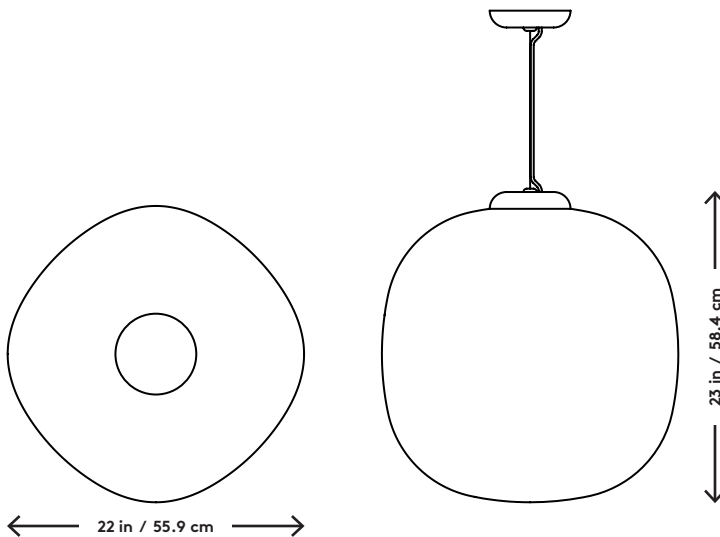

Puffball Pendant, Large

Faye Toogood, 2021

Product Type	Pendant
Materials	Fiberglass, Aluminum, Brass
Dimensions	L 22" x W 22" x H 23" L 55.9 cm x W 55.9 cm x H 58.4 cm
Finishes	<ul style="list-style-type: none"> ● Raw Fiberglass Shade ● Tumbled Aluminum Canopy ● Ivory Canopy
Weight	10 lbs 4.5 kgs
Shipping	Carton L 26" x W 26" x H 36" L 66 cm x W 66 cm x H 91.4 cm
Shipping Weight	15 lbs 6.8 kgs
Lead Time	8-10 weeks
Light Source	Tala® Porcelain III G40 LED Bulb 2700k 540lm 6W 120V or 220V input
Dimming	Triac or ELV
Canopy	Dia 6" x H 1.25" / Dia 15.2 cm x H 3.2 cm
Cord Length	60" / 152.4 cm cable provided Longer cables available upon request
Certification	UL, CE

UPON ORDERING THIS FIXTURE
Specify the required bulb input voltage.