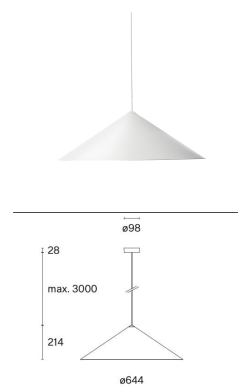

w221 Medium pendant s3

Article-specific information

Version	s2	s3
Mounting	Ceiling suspended	Ceiling suspended
LED Colour temperature (CCT) / Luminous flux	2700 K / 922 lm	2700 K / 1008 lm
Efficacy	83 lm / W	91 lm / W
Voltage / System power	220–240 V / 11 W	220–240 V / 11 W
Light control	Phase-cut dim / DALI dim-Push dim	Phase-cut dim / DALI dim-Push dim
Net weight	2.1 kg	2.8 kg
Packaging dimensions	L44.1 x W44.1 x H48.2 cm (0.09 m³)	L72.7 x W71.3 x H27.2 cm (0.14 m³)
Gross weight	4.3 kg	7.4 kg
Phase-cut dim	Art. No. / EAN code	Art. No. / EAN code
Traffic white (RAL 9016) ☐	221S202271 / 7330492000268	221S302271 / 7330492000282
Jet black (RAL 9005) ☒	221S205271 / 7330492000275	221S305271 / 7330492000299
Raw brushed ☐	221S220271 / 7330492001265	221S320271 / 7330492001289
DALI dim-Push dim	Art. No. / EAN code	Art. No. / EAN code
Traffic white (RAL 9016) ☐	221S202272 / 7330492000329	221S302272 / 7330492000343
Jet black (RAL 9005) ☒	221S205272 / 7330492000336	221S305272 / 7330492000350
Raw brushed ☐	221S220272 / 7330492001272	221S320272 / 7330492001296
Accessories	Art. No. / EAN code	Art. No. / EAN code
1-phase track adapter white ☐	ACC00102 / 7330492001920	ACC00102 / 7330492001920
1-phase track adapter black ☒	ACC00105 / 7330492001937	ACC00105 / 7330492001937
3-phase track adapter white ☐	ACC00202 / 7330492001944	ACC00202 / 7330492001944
3-phase track adapter black ☒	ACC00205 / 7330492001951	ACC00205 / 7330492001951
3-phase track DALI adapter white ☐	ADAPT1-001 / 7330492001982	ADAPT1-001 / 7330492001982
3-phase track DALI adapter black ☒	ADAPT1-002 / 7330492001999	ADAPT1-002 / 7330492001999