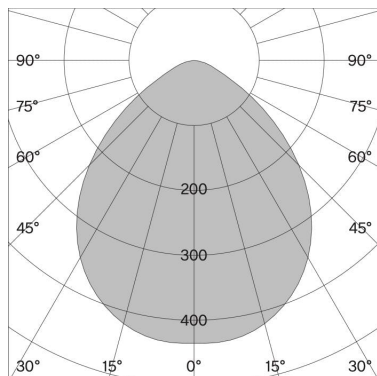

w221 Medium pendant s1 traffic white

w221 Medium pendant s2 traffic white

w221 Medium pendant s1

Technical information

Physical

Material	Shade: aluminium Canopy: polycarbonate
-----------------	--

Optics	Diffuser: acrylic
---------------	-------------------