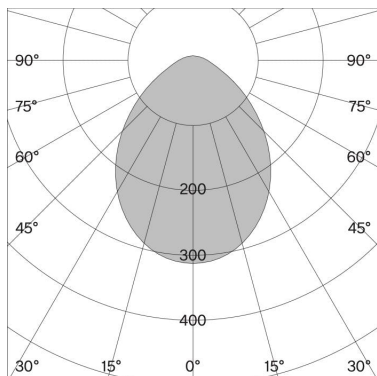

w221 Medium pendant s1 traffic white

w221 Medium pendant s2 traffic white

w221 Medium pendant s1

Technical information

Physical

Material	Shade: aluminium Canopy: polycarbonate
-----------------	--

Optics	Diffuser: acrylic
---------------	-------------------