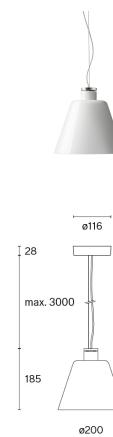

## w202 Halo s2

## Technical information

<b>Physical</b>	
<b>Material</b>	Shade & bulb: mouth-blown opal glass Heat sink & top plate: aluminium Canopy: polycarbonate
<b>IP rating</b>	20
<b>Protection class</b>	II
<b>LED</b>	
<b>Light source</b>	COB LED (included)
<b>Life time expectancy</b>	L80 / 50,000 h
<b>CRI Colour rendering index</b>	≥ 95
<b>Standard deviation of colour matching</b>	3-step MacAdam
<b>Replaceable by a professional</b>	

## Article-specific information

<b>Version</b>	s2
<b>Mounting</b>	Ceiling suspended
<b>LED Colour temperature (CCT) / Luminous flux</b>	2700 K / 449 lm
<b>Voltage / System power</b>	220-240 V / 7.8 W
<b>Efficacy</b>	58 lm / W
<b>Light control</b>	Phase-cut dim / DALI dim-Push dim
<b>Net weight</b>	1.2 kg
<b>Packaging dimensions</b>	L31.4 × W29 × H39.1 cm (0.04 m <sup>3</sup> )
<b>Gross weight</b>	2.4 kg
<b>Phase-cut dim</b>	
<b>White</b>	<input checked="" type="radio"/> <b>202S200</b> / 7330492008691
<b>DALI dim-Push dim</b>	
<b>White</b>	<input checked="" type="radio"/> <b>202S2002</b> / 7330492000213