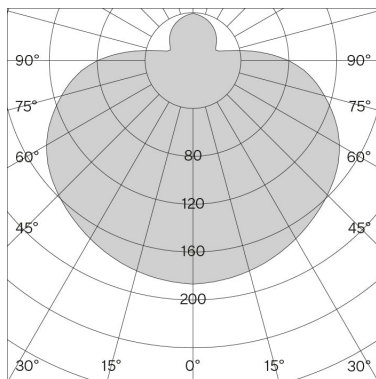

w202 Halo s3

w202 Halo s2

Technical information

Physical	
Material	Shade & bulb: mouth-blown opal glass Heat sink & top plate: aluminium Canopy: polycarbonate
IP rating	20
Protection class	II
LED	
Light source	COB LED (included)
Life time expectancy	L80 / 50,000 h
CRI Colour rendering index	≥ 95
Standard deviation of colour matching	3-step MacAdam
Replaceable by a professional	

The technical data represent rated values for an ambient temperature of 25°C. The data values for the luminous flux are initially subject to a tolerance of +/- 10%, those for the electrical connected load are initially subject to a tolerance of +/- 10%, and those for the colour temperature are initially subject to a tolerance of +/- 150 K. No liability is assumed for typographical or printing errors. The applicable General Terms & Conditions apply.

Article-specific information

Version	s2
Mounting	Ceiling suspended
LED Colour temperature (CCT) / Luminous flux	2700 K / 449 lm
Voltage / System power	220-240 V / 7.8 W
Efficacy	58 lm / W
Light control	Phase-cut dim / DALI dim-Push dim
Net weight	1.2 kg
Packaging dimensions	L31.4 × W29 × H39.1 cm (0.04 m³)
Gross weight	2.4 kg
Phase-cut dim	
White	☒ 202S200 / 7330492008691
DALI dim-Push dim	
White	☒ 202S2002 / 7330492000213