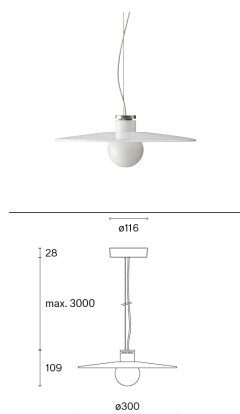

w202 Halo s3