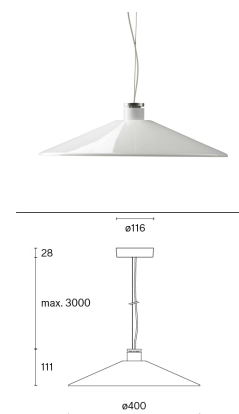

w202 Halo s4

Article-specific information

Version	s3	s4
Mounting	Ceiling suspended	Ceiling suspended
LED Colour temperature (CCT) / Luminous flux	2700 K / 475 lm	2700 K / 478 lm
Voltage / System power	220-240 V / 7.8 W	220-240 V / 7.8 W
Efficacy	61 lm / W	61 lm / W
Light control	Phase-cut dim / DALI dim-Push dim	Phase-cut dim / DALI dim-Push dim
Net weight	1.2 kg	2.4 kg
Packaging dimensions	L41.4 × W40 × H26.5 cm (0.04 m³)	L51.1 × W49.3 × H32.5 cm (0.08 m³)
Gross weight	2.3 kg	3.9 kg
Phase-cut dim	Art. No. / EAN code	Art. No. / EAN code
White ●	202S300 / 7330492008707	202S400 / 7330492008714
DALI dim-Push dim	Art. No. / EAN code	Art. No. / EAN code
White ●	202S3002 / 7330492000220	202S4002 / 7330492000237