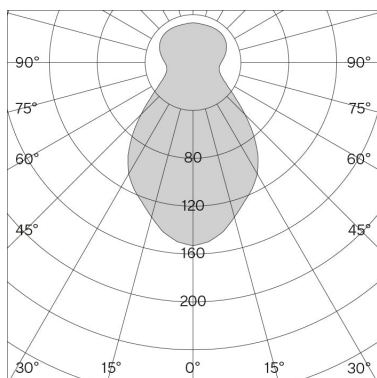

w202 Halo s2