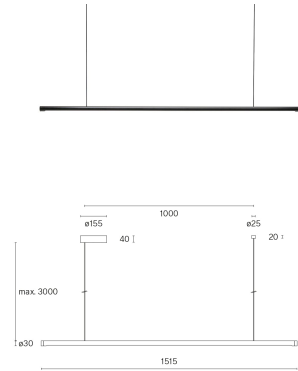

w181 Linier 4000 K

Technical information

Physical

Material	Lamp body: aluminium Canopy & bracket: ABS
Optics	Louver: polyamide Lens: PMMA
IP-rating	20
Protection class	II

LED

Light source	Integrated LED (included)
Life time expectancy	L80 / 50,000 h
CRI Colour Rendering Index	≥ 90
Standard deviation of colour matching	3-step MacAdam
Replaceable by a professional	

Article-specific information

Version	
Mounting	
Colour temperature (CCT)/ Luminous flux	
Voltage / System power	
Efficacy	
Light control	
Net weight	
Packaging dimensions	
Gross weight	

2700 K Colour temperature (CCT)

Jet black (RAL 9005) ●

3000 K Colour temperature (CCT)

Jet black (RAL 9005) ●

Traffic white (RAL 9016) ●

4000 K Colour temperature (CCT)

Jet black (RAL 9005) ●

Traffic white (RAL 9016) ●

w181 Linier

w181 Linier

Ceiling suspended

2700 K / 2205 lm
3000 K / 2205 lm
4000 K / 2380 lm

220-240 V / 60 W

40 lm / W

DALI dim-Push dim / Integrated rotary dimmer

1.7 kg

L173 × W18 × H8 cm (0.03 m³)