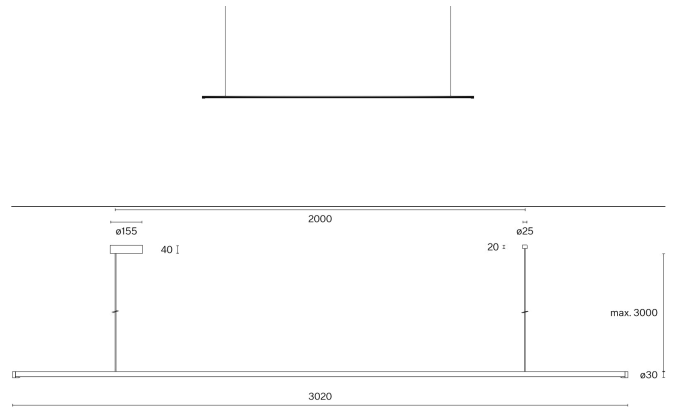

w181 Linier pro s2

Article-specific information

Version	pro s1	pro s2
Mounting	Ceiling suspended	Ceiling suspended
Colour temperature (CCT)/ Luminous flux	3000 K / 2730 lm 4000 K / 2781 lm	3000 K / 5460 lm 4000 K / 5686 lm
Voltage / System power	220–240 V / 20.7 W	220–240 V / 41.4 W
Efficacy	134 lm / W	137 lm / W
Light control	DALI dim-Push dim	DALI dim-Push dim
Net weight	1.7 kg	2.7 kg
Packaging dimensions	&nbsp;	&nbsp;
Gross weight	&nbsp;	&nbsp;
2700 K Colour temperature (CCT)	Art. No. / EAN code	Art. No. / EAN code
Jet black (RAL 9005) ●		
3000 K Colour temperature (CCT)	Art. No. / EAN code	Art. No. / EAN code
Jet black (RAL 9005) ●	181PS123005 / 7330492002088	181PS223005 / 7330492002125
Traffic white (RAL 9016) ●	181PS123002 / 7330492002101	181PS223002 / 7330492002149
4000 K Colour temperature (CCT)	Art. No. / EAN code	Art. No. / EAN code
Jet black (RAL 9005) ●	181PS124005 / 7330492002095	181PS224005 / 7330492002132
Traffic white (RAL 9016) ●	181PS124002 / 7330492002118	181PS224002 / 7330492002156