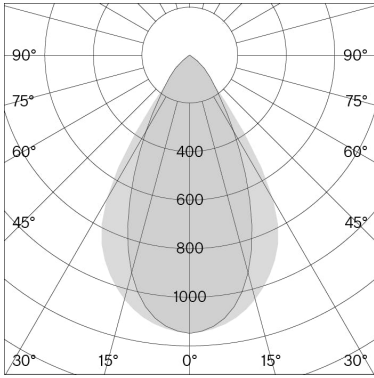

w181 Linier 4000 K

Technical information

Physical

Material	Lamp body: aluminium Canopy & bracket: ABS
Optics	Louver: polyamide Lens: PMMA
IP-rating	20
Protection class	II

LED

Light source	Integrated LED (included)
Life time expectancy	L80 / 50,000 h
CRI Colour Rendering Index	≥ 90
Standard deviation of colour matching	3-step MacAdam
Replaceable by a professional	

The technical data represent rated values for an ambient temperature of 25°C. The data values for the luminous flux are initially subject to a tolerance of +/- 10%, those for the electrical connected load are initially subject to a tolerance of +/- 10%, and those for the colour temperature are initially subject to a tolerance of +/- 150 K. No liability is assumed for typographical or printing errors. The applicable General Terms & Conditions apply.

Article-specific information

Version	
Mounting	
Colour temperature (CCT)/ Luminous flux	
Voltage / System power	
Efficacy	
Light control	
Net weight	
Packaging dimensions	
Gross weight	

2700 K Colour temperature (CCT)