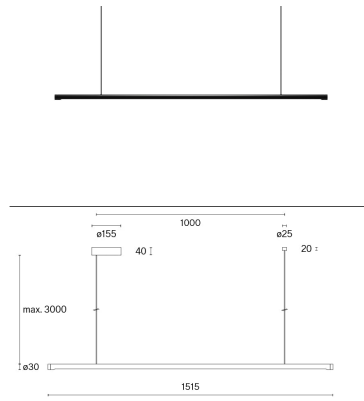

Article-specific information

Version	
Mounting	
Colour temperature (CCT)/ Luminous flux	
Voltage / System power	
Efficacy	
Light control	
Net weight	
Packaging dimensions	
Gross weight	

2700 K Colour temperature (CCT)

w181 Linier

Ceiling suspended

2700 K / 2205 lm
3000 K / 2205 lm
4000 K / 2380 lm

220-240 V / 60 W

40 lm / W

DALI dim-Push dim / Integrated rotary dimmer

1.7 kg

L173 × W18 × H8 cm (0.03 m³)

2.4 kg

Art. No. / EAN code

181S152705 / 7330492000121

Art. No. / EAN code

181S153005 / 7330492000138

Art. No. / EAN code

181S154005 / 7330492000145

w181 Linier pro s1