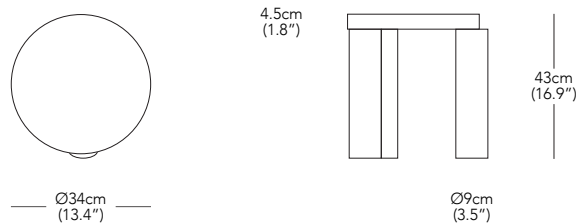

Resident

Offset Stool / Side Table

DESIGNER
Philippe Malouin / 2017

PRODUCT DESCRIPTION
Stool / Side Table

PRODUCT CODE
OFS001B - Offset Stool, Black
OFS001N - Offset Stool, Natural
OFS001U - Offset Stool, Umber

CERTIFICATION
F.S.C Certified Wood

WARRANTY
3 Years

PACKAGED DIMENSIONS
1 Box Per Table

W	D	H	Box
34	44	x 15cm	0.02 m ³
13.4	x 17.3	x 5.9"	0.79 ft ³

PACKAGED WEIGHT
8.1 kg
17.9 lbs

PRODUCT WEIGHT
7.9 kg
17.4 lbs