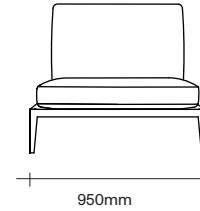

This sofa is available upholstered in either fabric or leather.

Made in New Zealand

47 Normanby Road
Mt Eden
Auckland 1024
Ph +64 9 377 5556

simonjames.co.nz

Chair and Sofa Dimensions

SIMON JAMES

Chair with 2 arms

Chair with no arms

L2000 2 Seater

L2200 2.5 Seater

L2400 3 Seater

L2600 3.5 Seater

800 Ottoman

SIMON JAMES

Furniture & Lighting