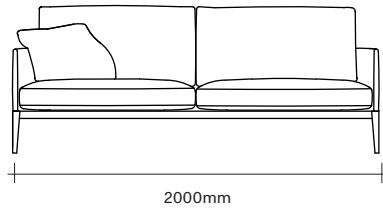

This sofa is available upholstered in either fabric or leather.

Made in New Zealand

47 Normanby Road
Mt Eden
Auckland 1024
Ph +64 9 377 5556

simonjames.co.nz

Chair and Sofa Dimensions

SIMON JAMES

Chair with 2 arms

Chair with no arms

L2000 2 Seater

L2200 2.5 Seater

L2400 3 Seater

L2600 3.5 Seater

800 Ottoman

SIMON JAMES

Furniture & Lighting