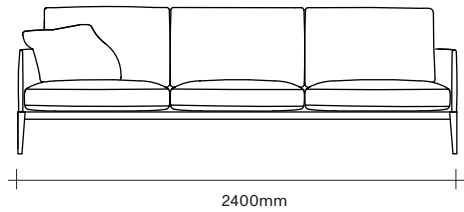

Liaison Sofa by Nonn

SIMON JAMES

Furniture & Lighting

47 Normanby Road
Mt Eden
Auckland 1024
Ph +64 9 377 5556

simonjames.co.nz

SIMON JAMES

The Liaison Sofa by Cameron Foggo for Nonn is composed of a molded multi-density foam with feather and fibre in a channelled liner, against a black matte powdercoated steel frame that creates a design that has a polished, timeless look and luxurious feel.

This sofa is available upholstered in either fabric or leather.

Made in New Zealand

47 Normanby Road
Mt Eden
Auckland 1024
Ph +64 9 377 5556

simonjames.co.nz

Chair and Sofa Dimensions

SIMON JAMES

Chair with 2 arms

Chair with no arms

L2000 2 Seater

L2200 2.5 Seater

L2400 3 Seater

L2600 3.5 Seater

800 Ottoman

SIMON JAMES

Furniture & Lighting