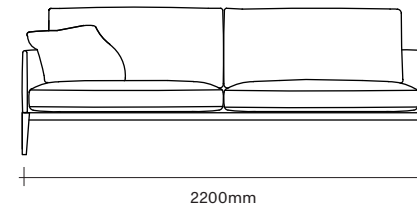

This sofa is available upholstered in either fabric or leather.

Made in New Zealand

47 Normanby Road
Mt Eden
Auckland 1024
Ph +64 9 377 5556

simonjames.co.nz

Chair and Sofa Dimensions

SIMON JAMES

Chair with 2 arms

Chair with no arms

L2000 2 Seater

L2200 2.5 Seater

L2400 3 Seater

L2600 3.5 Seater

800 Ottoman

SIMON JAMES

Furniture & Lighting