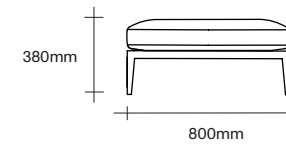

Chair with no arms

L2000 2 Seater

L2200 2.5 Seater

L2400 3 Seater

L2600 3.5 Seater

800 Ottoman

SIMON JAMES

Furniture & Lighting