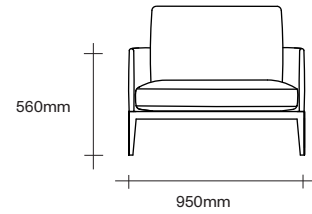

This sofa is available upholstered in either fabric or leather.

Made in New Zealand

47 Normanby Road
Mt Eden
Auckland 1024
Ph +64 9 377 5556

simonjames.co.nz

Chair and Sofa Dimensions

SIMON JAMES

Chair with 2 arms

Chair with no arms

L2000 2 Seater

L2200 2.5 Seater

L2400 3 Seater

L2600 3.5 Seater

800 Ottoman

SIMON JAMES

Furniture & Lighting