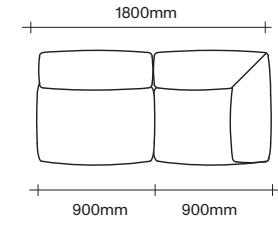

Ottoman

Cushion

47 Normanby Road
Mt Eden
Auckland 1024
Ph +64 9 377 5556

simonjames.co.nz

2.5 Seater Sofa Seat Components

2.5 Seater
Corner LHF

LHF Corner
with Chaise

RHF Corner
with Chaise

2.5 Seater
Corner RHF

2.5 Seater
No Arms LHF Back

2.5 Seater No Arms
with LHF Chaise

2.5 Seater No Arms
with RHF Chaise

2.5 Seater
No Arms RHF Back

2.5 Seater
1 Arm LHF

2.5 Seater 1 Arm
LHF with Chaise

2.5 Seater 1 Arm
RHF with Chaise