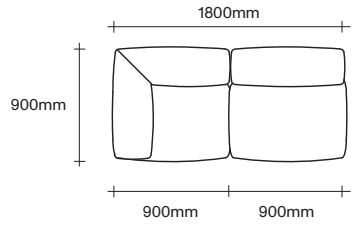

Ottoman

Cushion

47 Normanby Road
Mt Eden
Auckland 1024
Ph +64 9 377 5556

simonjames.co.nz

2.5 Seater Sofa Seat Components

2.5 Seater
Corner LHF

LHF Corner
with Chaise

RHF Corner
with Chaise

2.5 Seater
Corner RHF

2.5 Seater
No Arms LHF Back

2.5 Seater No Arms
with LHF Chaise

2.5 Seater No Arms
with RHF Chaise

2.5 Seater
No Arms RHF Back

2.5 Seater
1 Arm LHF

2.5 Seater 1 Arm
LHF with Chaise

2.5 Seater 1 Arm
RHF with Chaise