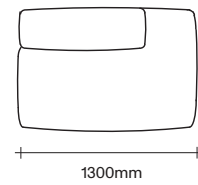

Modular Sofa Components

SIMON JAMES

Chaise LHF

47 Normanby Road
Mt Eden
Auckland 1024
Ph +64 9 377 5556

simonjames.co.nz