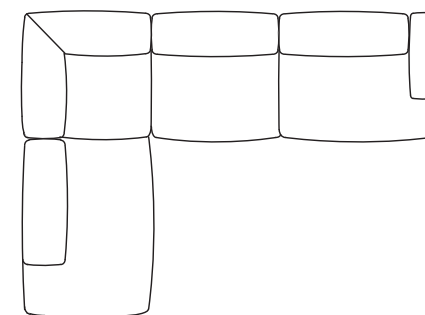

SIMON JAMES

Modular Sofa Configuration Suggestions

The Collective Sofa is a modular product, select seating components to create a configuration that suits your space.