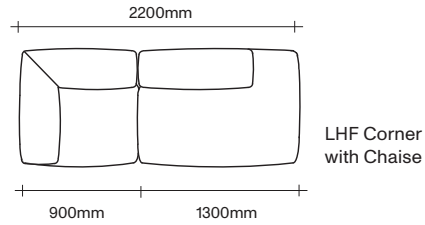

2.5 Seater
Corner RHF

2.5 Seater
No Arms LHF Back

2.5 Seater No Arms
with LHF Chaise

2.5 Seater No Arms
with RHF Chaise

2.5 Seater
No Arms RHF Back

2.5 Seater
1 Arm LHF

2.5 Seater 1 Arm
LHF with Chaise

2.5 Seater 1 Arm
RHF with Chaise

2.5 Seater
1 Arm RHF

2.5 Seater
No Arms

2.5 Seater
2 Arms

SIMON JAMES

3 Seater Sofa Seat Components

SIMON JAMES

SIMON JAMES

Modular Sofa Configuration Suggestions