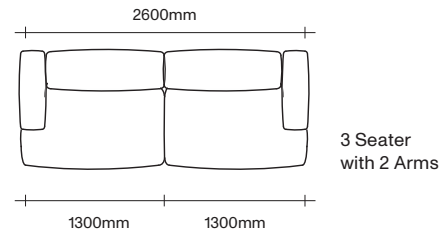

2.5 Seater
Corner RHF

2.5 Seater
No Arms LHF Back

2.5 Seater No Arms
with LHF Chaise

2.5 Seater No Arms
with RHF Chaise

2.5 Seater
No Arms RHF Back

2.5 Seater
1 Arm LHF

2.5 Seater 1 Arm
LHF with Chaise

2.5 Seater 1 Arm
RHF with Chaise

2.5 Seater
1 Arm RHF

2.5 Seater
No Arms

2.5 Seater
2 Arms

SIMON JAMES

3 Seater Sofa Seat Components

SIMON JAMES

SIMON JAMES

Modular Sofa Configuration Suggestions