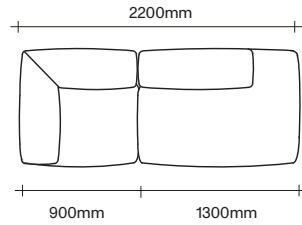

Single RHF with 1 Arm

Chaise LHF with 1 Arm

Chaise RHF

Chaise LHF

Chaise RHF with 1 Arm

Corner Seat

Single Seat

Long Single Seat

Ottoman

Cushion

47 Normanby Road
Mt Eden
Auckland 1024
Ph +64 9 377 5556

simonjames.co.nz

2.5 Seater Sofa Seat Components

2.5 Seater
Corner LHF

LHF Corner
with Chaise

RHF Corner
with Chaise

2.5 Seater
Corner RHF

2.5 Seater
No Arms LHF Back

2.5 Seater No Arms
with LHF Chaise

2.5 Seater No Arms
with RHF Chaise

2.5 Seater
No Arms RHF Back

2.5 Seater
1 Arm LHF

2.5 Seater 1 Arm
LHF with Chaise

2.5 Seater 1 Arm
RHF with Chaise