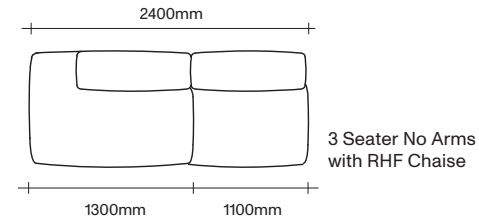

2.5 Seater
Corner RHF

2.5 Seater
No Arms LHF Back

2.5 Seater No Arms
with LHF Chaise

2.5 Seater No Arms
with RHF Chaise

2.5 Seater
No Arms RHF Back

2.5 Seater
1 Arm LHF

2.5 Seater 1 Arm
LHF with Chaise

2.5 Seater 1 Arm
RHF with Chaise

2.5 Seater
1 Arm RHF

2.5 Seater
No Arms

2.5 Seater
2 Arms

SIMON JAMES

3 Seater Sofa Seat Components

SIMON JAMES

SIMON JAMES

Modular Sofa Configuration Suggestions