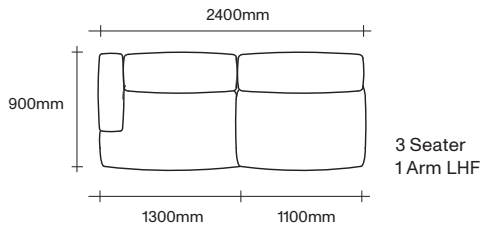

2.5 Seater
Corner RHF

2.5 Seater
No Arms LHF Back

2.5 Seater No Arms
with LHF Chaise

2.5 Seater No Arms
with RHF Chaise

2.5 Seater
No Arms RHF Back

2.5 Seater
1 Arm LHF

2.5 Seater 1 Arm
LHF with Chaise

2.5 Seater 1 Arm
RHF with Chaise

2.5 Seater
1 Arm RHF

2.5 Seater
No Arms

2.5 Seater
2 Arms

SIMON JAMES

3 Seater Sofa Seat Components

SIMON JAMES

SIMON JAMES

Modular Sofa Configuration Suggestions