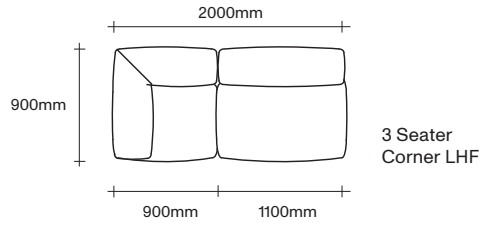

2.5 Seater
Corner RHF

2.5 Seater
No Arms LHF Back

2.5 Seater No Arms
with LHF Chaise

2.5 Seater No Arms
with RHF Chaise

2.5 Seater
No Arms RHF Back

2.5 Seater
1 Arm LHF

2.5 Seater 1 Arm
LHF with Chaise

2.5 Seater 1 Arm
RHF with Chaise

2.5 Seater
1 Arm RHF

2.5 Seater
No Arms

2.5 Seater
2 Arms

SIMON JAMES

3 Seater Sofa Seat Components

SIMON JAMES

SIMON JAMES

Modular Sofa Configuration Suggestions