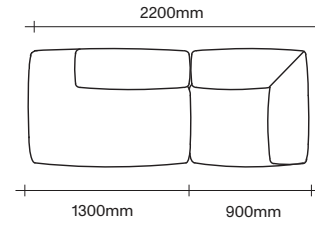

Ottoman

Cushion

47 Normanby Road
Mt Eden
Auckland 1024
Ph +64 9 377 5556

simonjames.co.nz

2.5 Seater Sofa Seat Components

2.5 Seater
Corner LHF

LHF Corner
with Chaise

RHF Corner
with Chaise

2.5 Seater
Corner RHF

2.5 Seater
No Arms LHF Back

2.5 Seater No Arms
with LHF Chaise

2.5 Seater No Arms
with RHF Chaise

2.5 Seater
No Arms RHF Back

2.5 Seater
1 Arm LHF

2.5 Seater 1 Arm
LHF with Chaise

2.5 Seater 1 Arm
RHF with Chaise