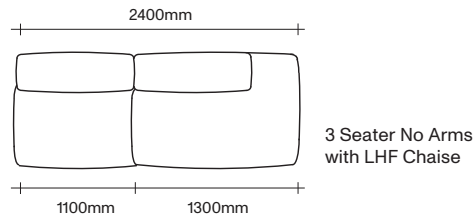

2.5 Seater
Corner RHF

2.5 Seater
No Arms LHF Back

2.5 Seater No Arms
with LHF Chaise

2.5 Seater No Arms
with RHF Chaise

2.5 Seater
No Arms RHF Back

2.5 Seater
1 Arm LHF

2.5 Seater 1 Arm
LHF with Chaise

2.5 Seater 1 Arm
RHF with Chaise

2.5 Seater
1 Arm RHF

2.5 Seater
No Arms

2.5 Seater
2 Arms

SIMON JAMES

3 Seater Sofa Seat Components

SIMON JAMES

SIMON JAMES

Modular Sofa Configuration Suggestions