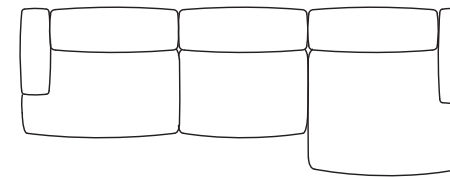

SIMON JAMES

Modular Sofa Configuration Suggestions

The Collective Sofa is a modular product, select seating components to create a configuration that suits your space.