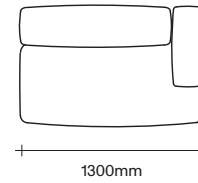

Made in New Zealand

47 Normanby Road
Mt Eden
Auckland 1024
Ph +64 9 377 5556

simonjames.co.nz

Modular Sofa Components

SIMON JAMES

Single LHF with 1 Arm

Long Single LHF with 1 Arm

Long Single RHF with 1 Arm