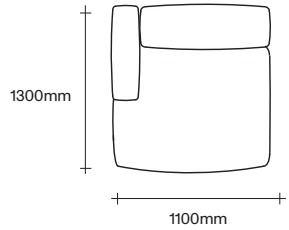

Chaise LHF with 1 Arm