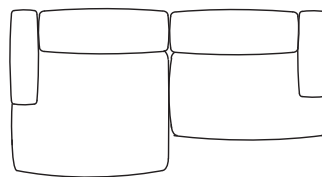

SIMON JAMES

Modular Sofa Configuration Suggestions

The Collective Sofa is a modular product, select seating components to create a configuration that suits your space.