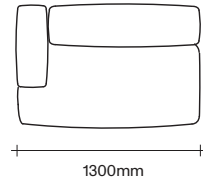

Made in New Zealand

47 Normanby Road
Mt Eden
Auckland 1024
Ph +64 9 377 5556

simonjames.co.nz

Modular Sofa Components

SIMON JAMES

Single LHF with 1 Arm

Long Single LHF with 1 Arm

Long Single RHF with 1 Arm