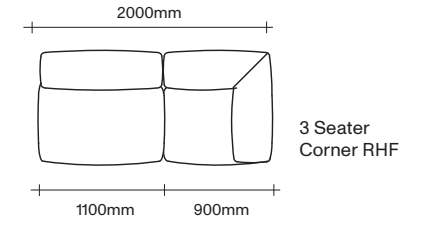

2.5 Seater
Corner RHF

2.5 Seater
No Arms LHF Back

2.5 Seater No Arms
with LHF Chaise

2.5 Seater No Arms
with RHF Chaise

2.5 Seater
No Arms RHF Back

2.5 Seater
1 Arm LHF

2.5 Seater 1 Arm
LHF with Chaise

2.5 Seater 1 Arm
RHF with Chaise

2.5 Seater
1 Arm RHF

2.5 Seater
No Arms

2.5 Seater
2 Arms

SIMON JAMES

3 Seater Sofa Seat Components

SIMON JAMES

SIMON JAMES

Modular Sofa Configuration Suggestions