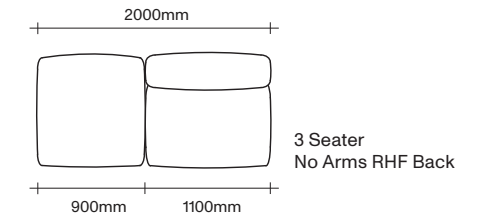

2.5 Seater
Corner RHF

2.5 Seater
No Arms LHF Back

2.5 Seater No Arms
with LHF Chaise

2.5 Seater No Arms
with RHF Chaise

2.5 Seater
No Arms RHF Back

2.5 Seater
1 Arm LHF

2.5 Seater 1 Arm
LHF with Chaise

2.5 Seater 1 Arm
RHF with Chaise

2.5 Seater
1 Arm RHF

2.5 Seater
No Arms

2.5 Seater
2 Arms

SIMON JAMES

3 Seater Sofa Seat Components

SIMON JAMES

SIMON JAMES

Modular Sofa Configuration Suggestions