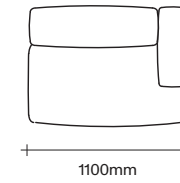

Made in New Zealand

47 Normanby Road
Mt Eden
Auckland 1024
Ph +64 9 377 5556

simonjames.co.nz

Modular Sofa Components

SIMON JAMES

Single LHF with 1 Arm

Long Single LHF with 1 Arm

Long Single RHF with 1 Arm