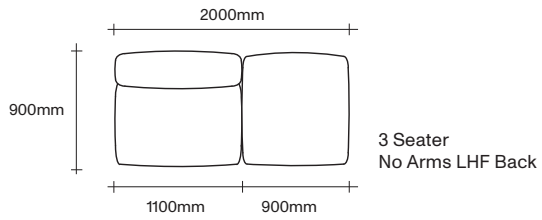

2.5 Seater
Corner RHF

2.5 Seater
No Arms LHF Back

2.5 Seater No Arms
with LHF Chaise

2.5 Seater No Arms
with RHF Chaise

2.5 Seater
No Arms RHF Back

2.5 Seater
1 Arm LHF

2.5 Seater 1 Arm
LHF with Chaise

2.5 Seater 1 Arm
RHF with Chaise

2.5 Seater
1 Arm RHF

2.5 Seater
No Arms

2.5 Seater
2 Arms

SIMON JAMES

3 Seater Sofa Seat Components

SIMON JAMES

SIMON JAMES

Modular Sofa Configuration Suggestions