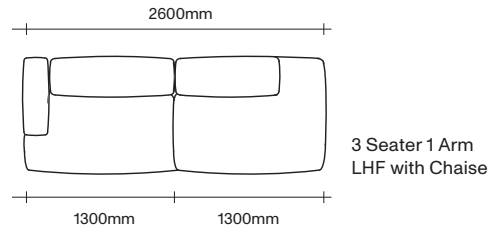

2.5 Seater
Corner RHF

2.5 Seater
No Arms LHF Back

2.5 Seater No Arms
with LHF Chaise

2.5 Seater No Arms
with RHF Chaise

2.5 Seater
No Arms RHF Back

2.5 Seater
1 Arm LHF

2.5 Seater 1 Arm
LHF with Chaise

2.5 Seater 1 Arm
RHF with Chaise

2.5 Seater
1 Arm RHF

2.5 Seater
No Arms

2.5 Seater
2 Arms

SIMON JAMES

3 Seater Sofa Seat Components

SIMON JAMES

SIMON JAMES

Modular Sofa Configuration Suggestions