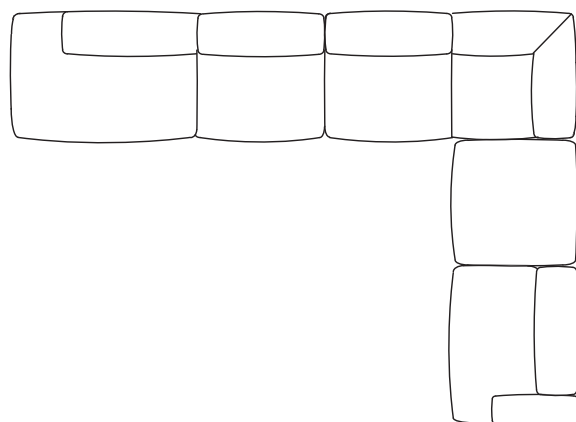

SIMON JAMES

Modular Sofa Configuration Suggestions

The Collective Sofa is a modular product, select seating components to create a configuration that suits your space.