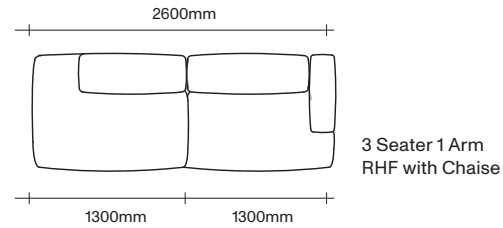

2.5 Seater
Corner RHF

2.5 Seater
No Arms LHF Back

2.5 Seater No Arms
with LHF Chaise

2.5 Seater No Arms
with RHF Chaise

2.5 Seater
No Arms RHF Back

2.5 Seater
1 Arm LHF

2.5 Seater 1 Arm
LHF with Chaise

2.5 Seater 1 Arm
RHF with Chaise

2.5 Seater
1 Arm RHF

2.5 Seater
No Arms

2.5 Seater
2 Arms

SIMON JAMES

3 Seater Sofa Seat Components

SIMON JAMES

SIMON JAMES

Modular Sofa Configuration Suggestions