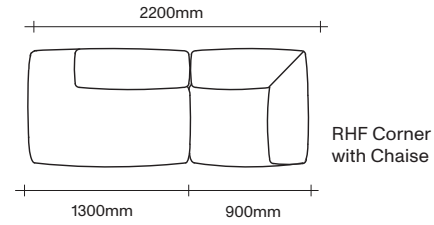

2.5 Seater
Corner RHF

2.5 Seater
No Arms LHF Back

2.5 Seater No Arms
with LHF Chaise

2.5 Seater No Arms
with RHF Chaise

2.5 Seater
No Arms RHF Back

2.5 Seater
1 Arm LHF

2.5 Seater 1 Arm
LHF with Chaise

2.5 Seater 1 Arm
RHF with Chaise

2.5 Seater
1 Arm RHF

2.5 Seater
No Arms

2.5 Seater
2 Arms

SIMON JAMES

3 Seater Sofa Seat Components

SIMON JAMES

SIMON JAMES

Modular Sofa Configuration Suggestions