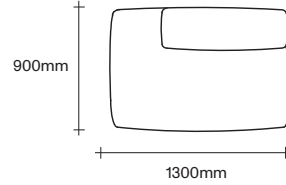

Modular Sofa Components

SIMON JAMES

Chaise RHF

47 Normanby Road
Mt Eden
Auckland 1024
Ph +64 9 377 5556

simonjames.co.nz