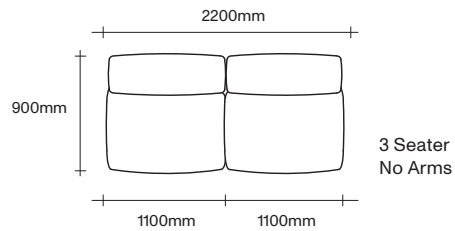

2.5 Seater
Corner RHF

2.5 Seater
No Arms LHF Back

2.5 Seater No Arms
with LHF Chaise

2.5 Seater No Arms
with RHF Chaise

2.5 Seater
No Arms RHF Back

2.5 Seater
1 Arm LHF

2.5 Seater 1 Arm
LHF with Chaise

2.5 Seater 1 Arm
RHF with Chaise

2.5 Seater
1 Arm RHF

2.5 Seater
No Arms

2.5 Seater
2 Arms

SIMON JAMES

3 Seater Sofa Seat Components

SIMON JAMES

SIMON JAMES

Modular Sofa Configuration Suggestions