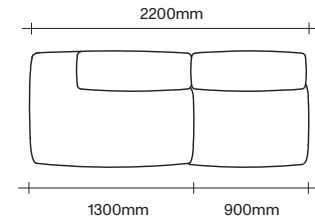

Ottoman

Cushion

47 Normanby Road
Mt Eden
Auckland 1024
Ph +64 9 377 5556

simonjames.co.nz

2.5 Seater Sofa Seat Components

2.5 Seater
Corner LHF

LHF Corner
with Chaise

RHF Corner
with Chaise

2.5 Seater
Corner RHF

2.5 Seater
No Arms LHF Back

2.5 Seater No Arms
with LHF Chaise

2.5 Seater No Arms
with RHF Chaise

2.5 Seater
No Arms RHF Back

2.5 Seater
1 Arm LHF

2.5 Seater 1 Arm
LHF with Chaise

2.5 Seater 1 Arm
RHF with Chaise