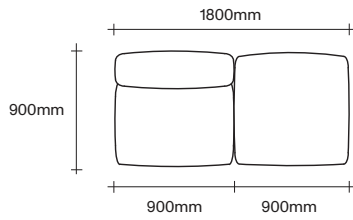

Ottoman

Cushion

47 Normanby Road
Mt Eden
Auckland 1024
Ph +64 9 377 5556

simonjames.co.nz

2.5 Seater Sofa Seat Components

2.5 Seater
Corner LHF

LHF Corner
with Chaise

RHF Corner
with Chaise

2.5 Seater
Corner RHF

2.5 Seater
No Arms LHF Back

2.5 Seater No Arms
with LHF Chaise

2.5 Seater No Arms
with RHF Chaise

2.5 Seater
No Arms RHF Back

2.5 Seater
1 Arm LHF

2.5 Seater 1 Arm
LHF with Chaise

2.5 Seater 1 Arm
RHF with Chaise