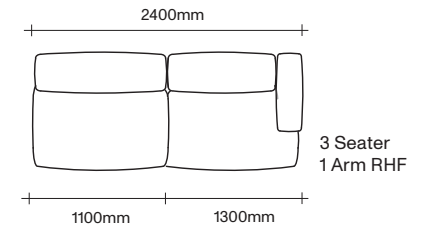

2.5 Seater
Corner RHF

2.5 Seater
No Arms LHF Back

2.5 Seater No Arms
with LHF Chaise

2.5 Seater No Arms
with RHF Chaise

2.5 Seater
No Arms RHF Back

2.5 Seater
1 Arm LHF

2.5 Seater 1 Arm
LHF with Chaise

2.5 Seater 1 Arm
RHF with Chaise

2.5 Seater
1 Arm RHF

2.5 Seater
No Arms

2.5 Seater
2 Arms

SIMON JAMES

3 Seater Sofa Seat Components

SIMON JAMES

SIMON JAMES

Modular Sofa Configuration Suggestions