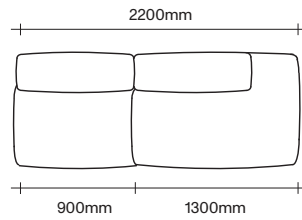

Ottoman

Cushion

47 Normanby Road
Mt Eden
Auckland 1024
Ph +64 9 377 5556

simonjames.co.nz

2.5 Seater Sofa Seat Components

2.5 Seater
Corner LHF

LHF Corner
with Chaise

RHF Corner
with Chaise

2.5 Seater
Corner RHF

2.5 Seater
No Arms LHF Back

2.5 Seater No Arms
with LHF Chaise

2.5 Seater No Arms
with RHF Chaise

2.5 Seater
No Arms RHF Back

2.5 Seater
1 Arm LHF

2.5 Seater 1 Arm
LHF with Chaise

2.5 Seater 1 Arm
RHF with Chaise