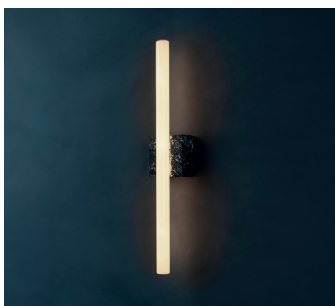

NEA WALL MARBLE

„Line of light“

DESIGNED BY KAIA IN COLLABORATION WITH BANDA PROPERTY
LONDON 2020

Designed in collaboration with Banda Property, the NEA WALL MARBLE light mounts Kaia's classic LED dimmable NEA WALL light on a block of boldly veined marble with a brass backplate in selection of finishes. Minimalist wall light comes in white, dark green, black and burgundy marble blocks.