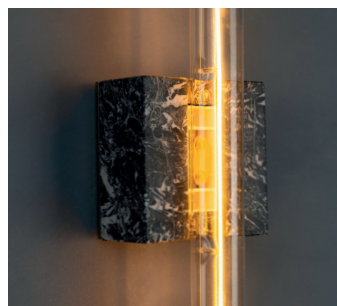

NEA WALL MARBLE

„Line of light“

DESIGNED BY KAIA IN COLLABORATION WITH BANDA PROPERTY
LONDON 2020

Designed in collaboration with Banda Property, the NEA WALL MARBLE light mounts Kaia's classic LED dimmable NEA WALL light on a block of boldly veined marble with a brass backplate in selection of finishes. Minimalist wall light comes in white, dark green, black and burgundy marble blocks.

NEA MARBLE

WALL / CEILING
50

TYPE	Wall/ceiling light
MATERIAL	Marble/brass
ENVIRONMENT	Indoors
DIMENSIONS	500 x 47mm - 3,54' x 1,85'
WEIGHT	1.0 kg - 2,20 lb
CERTIFICATION	IP20 CE; ETL US/CSA Canada IP44 (on request)
BATHROOM	Zone 3
EU/UK - US	230 V - 110 V
LAMPS	max. 60 W, S14d, our suggestion: 4.9 W, 1x linear opal LED, 2700 K, 470 lm, Mains (Phase) dimmable* EPREL ID 566201,522907; Linear opal LED S14d*,7W, 2700K, 610 lm, Mains dimmable (leading edge)
US LAMPS	