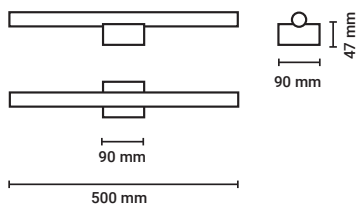

NEA MARBLE

WALL / CEILING
50

TYPE	Wall/ceiling light
MATERIAL	Marble/brass
ENVIRONMENT	Indoors
DIMENSIONS	500 x 47mm - 3,54' x 1,85'
WEIGHT	1.0 kg - 2,20 lb
CERTIFICATION	IP20 CE; ETL US/CSA Canada IP44 (on request)
BATHROOM	Zone 3
EU/UK - US	230 V - 110 V
LAMPS	max. 60 W, S14d, our suggestion: 4.9 W, 1x linear opal LED, 2700 K, 470 lm, Mains (Phase) dimmable* EPREL ID 566201,522907; Linear opal LED S14d*,7W, 2700K, 610 lm, Mains dimmable (leading edge)
US LAMPS	