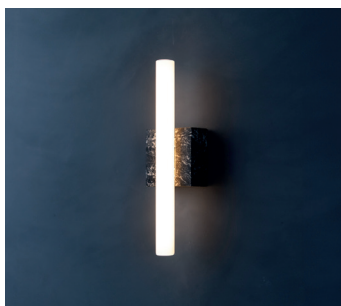

NEA WALL MARBLE

„Line of light“

DESIGNED BY KAIA IN COLLABORATION WITH BANDA PROPERTY
LONDON 2020

Designed in collaboration with Banda Property, the NEA WALL MARBLE light mounts Kaia's classic LED dimmable NEA WALL light on a block of boldly veined marble with a brass backplate in selection of finishes. Minimalist wall light comes in white, dark green, black and burgundy marble blocks.

NEA MARBLE

WALL / CEILING
50

TYPE	Wall/ceiling light
MATERIAL	Marble/brass
ENVIRONMENT	Indoors
DIMENSIONS	500 x 47mm - 3,54' x 1,85'
WEIGHT	1.0 kg - 2,20 lb
CERTIFICATION	IP20 CE; ETL US/CSA Canada IP44 (on request)
BATHROOM	Zone 3
EU/UK - US	230 V - 110 V
LAMPS	max. 60 W, S14d, our suggestion: 4.9 W, 1x linear opal LED, 2700 K, 470 lm, Mains (Phase) dimmable* EPREL ID 566201,522907; Linear opal LED S14d*,7W, 2700K, 610 lm, Mains dimmable (leading edge)
US LAMPS	