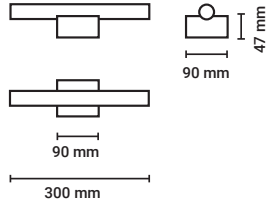

NEA MARBLE

WALL / CEILING

30

TYPE

MATERIAL

ENVIRONMENT

DIMENSIONS

WEIGHT

CERTIFICATION

BATHROOM

EU/UK - US

LAMPS

US LAMPS

Wall/ceiling light

Marble/brass

Indoors

300 x 47mm - 3,54' x 1,85' ;

1.0 kg - 2,20 lb

IP20 CE; ETL US/CSA Canada

IP44 (on request)

Zone 3

230 V - 110 V

max. 60 W, S14d, our suggestion:

3,1 W, 1x linear opal LED, 2700 K,

275 lm, Mains (Phase) dimmable*

EPREL ID 566201, 522905;

US: Glass lamps not available.

Please inquire

STANDARD FINISHES:

039 10 201 02

039 10 201 03

039 10 201 05

039 10 207 02

039 10 207 03

039 10 207 05

039 10 209 02

039 10 209 03

039 10 209 05

white marble, brushed nickel

black marble, brushed nickel

grey marble, brushed nickel

white marble, oiled and waxed brass

black marble, oiled and waxed brass

grey marble, oiled and waxed brass

white marble, black matte

black marble, black matte

grey marble, black matte

* Other finishes on request, please inquire to sales@kaialighting.com.

** For destinations with Mediterranean climate we highly recommend a brushed and lacquered brass finish.

* On very rare occasions, these lamps may appear to have a slight buzzing or flickering. As is the case with all retro LED lamps, this is likely caused by a number of outside influences such as incorrect installation, wiring, dimming or transformers and in some instances low electrical resistance.

** Please contact sales@kaialighting.com for further information on dimmers etc. Please note KAIA Ltd cannot take any responsibility for the connection with your dimming or central control system. It is the customer's responsibility to ensure the compatibility with their systems.

*** Further metal backplate finishes available on request, contact sales@kaialighting.com.