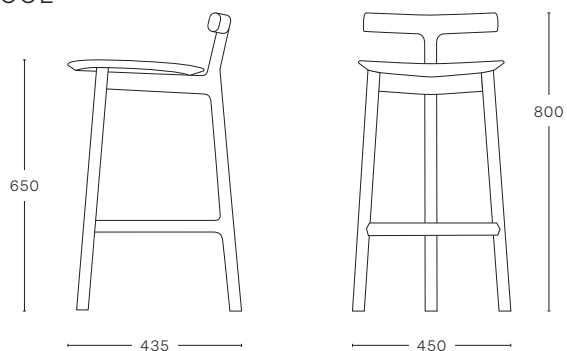

## RADICE CHAIR

- Ash frame
- Removable upholstery:
  - Rohi Novum
  - Sweet Leather

## RADICE COUNTER STOOL

- Ash frame
- Removable upholstery:
  - Rohi Novum
  - Sweet Leather