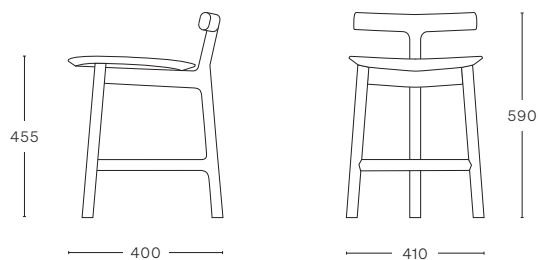

## RADICE COUNTER STOOL

- Ash frame
- Removable upholstery:
  - Rohi Novum
  - Sweet Leather