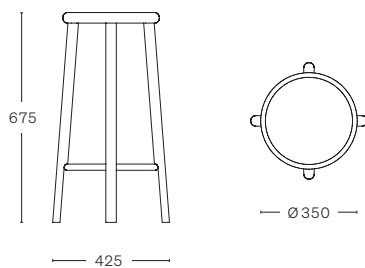

SOLO COUNTER STOOL

- Ash frame
- Oak frame
- Bicolour on oak