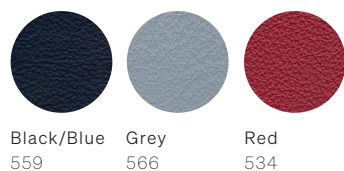

## MATERIALS

FRAME  
 Ash

Oak

FOOTREST  
 Metal

UPHOLSTERY  
 Sweet Leather

Gabriel Mica

Kvadrat Canvas 2

Sørensen Dunes®