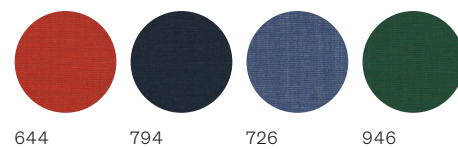

## MATERIALS

FRAME  
 Ash

Oak

FOOTREST  
 Metal

UPHOLSTERY  
 Sweet Leather

Gabriel Mica

Kvadrat Canvas 2

Sørensen Dunes®