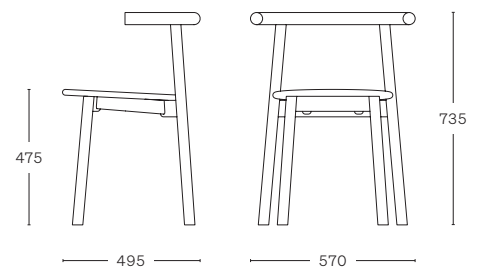

SOLO CHAIR

- Ash frame
- Ash frame with non removable upholstery:
- Sweet Leather
- Oak frame
- Oak frame with non removable upholstery:
- Sweet Leather

Stackable ×3