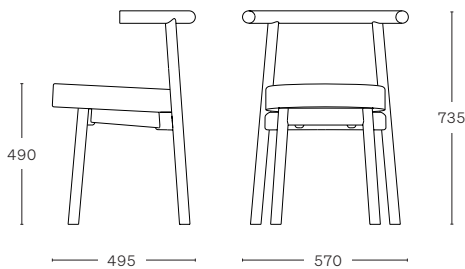

SOLO SOFT

- Ash frame with non removable upholstery:
- Gabriel Mica
- Kvadrat Canvas 2
- Sørensen Dunes®
- Sørensen Envy

- Removable covers option