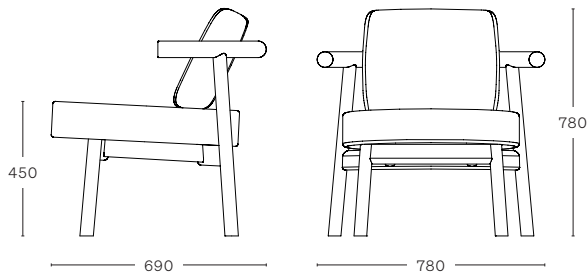

SOLO LOUNGE

- Ash frame with non removable upholstery:
- Gabriel Mica
- Kvadrat Canvas 2
- Sørensen Dunes®
- Sørensen Envy

- Removable covers option