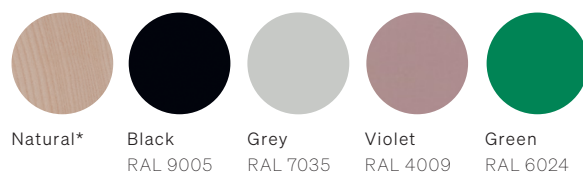

DOPO LOW STOOL

· Ash frame

DOPO COUNTER STOOL

· Ash frame

DOPO BAR STOOL

· Ash frame

MATERIALS

FRAME
Ash

FOOTREST
Ash

Metal

*only for natural ash frame