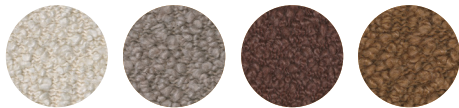

UPHOLSTERY

Kvadrat Elle

0200

0220

0350

0480

Rohi Arco