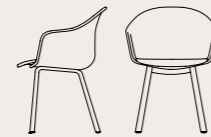

MÁNI ARMSHELL FABRIC HO

Art. 1131
Poltroncina home-office tappezzata/ Home-office small armchair upholstered shell

A/H 82-94 x L/W 67 x P/D 57 cm
Seduta/Seat: 44-57 cm
Bracciolo/Arm: 69-81 cm

Tessuto/Fabric: 120 cm
Pelle/Leather: 2,20 m²