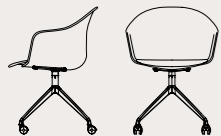

MÁNI ARMSHELL PLASTIC SL

Art. 1129  
Poltroncina sled con scocca in polipropilene/Sled small armchair with polypropylene shell

A/H 82 x L/W 61 x P/D 56 cm  
Seduta/Seat: 46 cm  
Bracciolo/Arm: 68 cm

MÁNI ARMSHELL PLASTIC SP

Art. 1130  
Poltroncina spider con scocca in polipropilene/Spider small armchair with polypropylene shell

A/H 82 x L/W 61 x P/D 56 cm  
Seduta/Seat: 46 cm  
Bracciolo/Arm: 68 cm

MÁNI ARMSHELL PLASTIC HO/4

Art. 1132  
Poltroncina home-office con scocca in polipropilene/Home-office small armchair with polypropylene shell

A/H 84 x L/W 61 x P/D 56 cm  
Seduta/Seat: 47 cm  
Bracciolo/Arm: 69 cm

MÁNI ARMSHELL PLASTIC ST-4WL

Art. 1136  
Sgabello regolabile con scocca in polipropilene/Adjustable stool with polypropylene shell

A/H 93-113 x L/W 61 x P/D 56 cm  
Seduta/Seat: 55-75 cm  
Bracciolo/Arm: 79-99 cm

Finiture/Finishes: p. 355