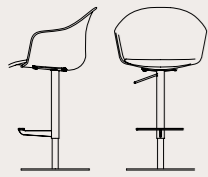

Finiture/Finishes: p. 355

by Welling Ludvik

MÁNI ARMSHELL PLASTIC+F 4WL

Art. 1128
Poltroncina 4 gambe legno con scocca in polipropilene e sedile tappezzato / Wooden legs small armchair with polypropylene shell and upholstered seat

A/H 82 x L/W 61 x P/D 56 cm
Seduta/Seat: 47 cm
Bracciolo/Arm: 68 cm

Tessuto/Fabric: 40 cm
Pelle/Leather: 0,80 m²