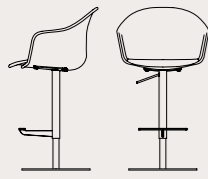

Finiture/Finishes: p. 355

by Welling Ludvik

MÁNI ARMSHELL FABRIC 4WL

Art. 1128
Poltroncina 4 gambe legno tappezzata/ Wooden legs small armchair with upholstered shell

A/H 82 x L/W 61 x P/D 56 cm
Seduta/Seat: 47 cm
Bracciolo/Arm: 68 cm

Tessuto/Fabric: 120 cm
Pelle/Leather: 2,20 m²