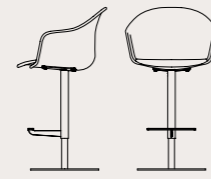

Finiture/Finishes: p. 355

MÁNI ARMSHELL FABRIC

Fusto/Frame 4WL, WL, ST-4WL

Frassino massello/ Solid ash

Fusto/Frame P, HO, HO/4

Alluminio lucidato/ Polished aluminium

Alluminio verniciato/ Painted aluminium

Fusto/Frame 4L, SL, ST, ST-ADJ

Acciaio verniciato/ Painted steel

Acciaio galvanico/ Galvanized steel

Seduta/Seat

Lana/ Wool

Vera Pelle/ Genuine Leather

Bouclé

Tecnici/ Technical

Velluto/ Velvet

Finiture/Finishes: p. 355