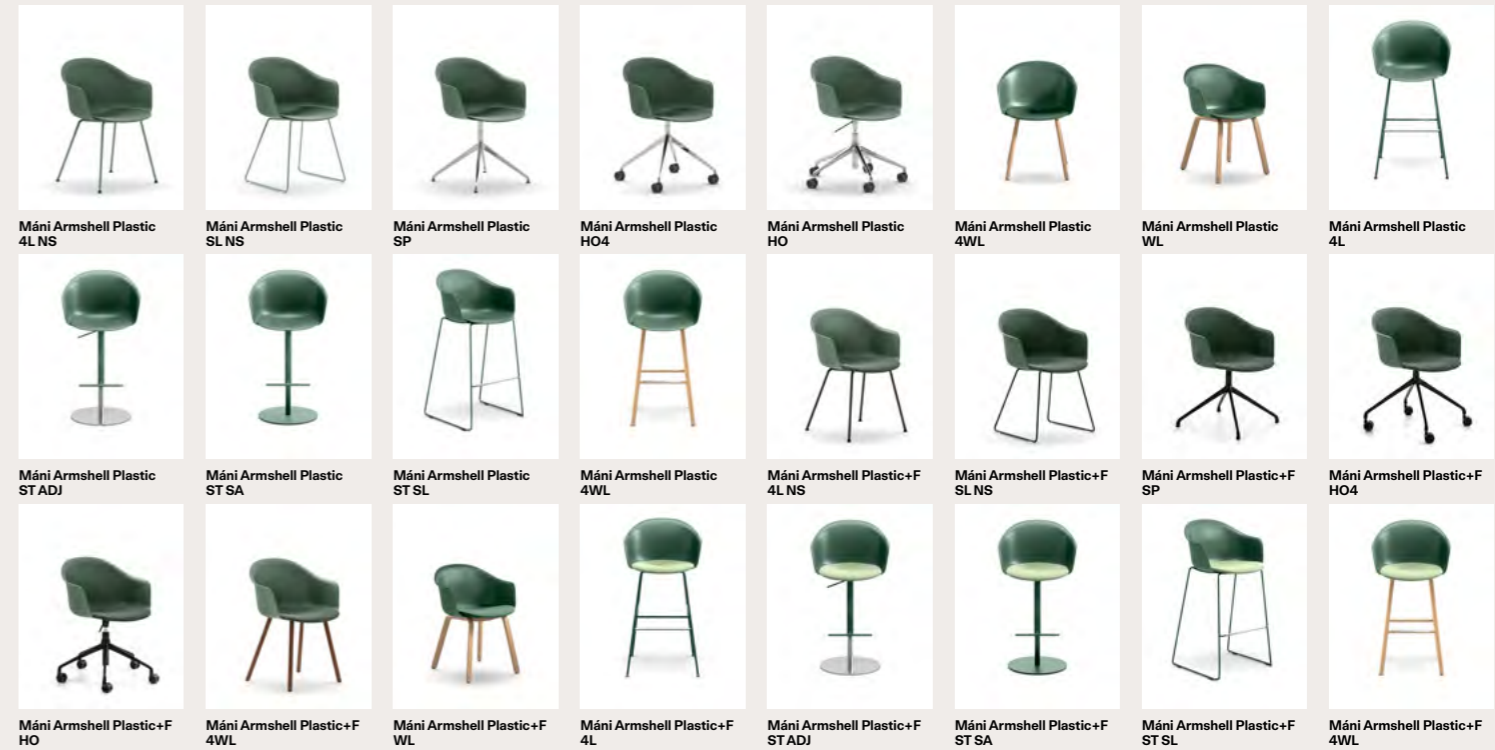

MÁNI ARMSHELL
Welling Ludvik

Dati tecnici/Technical data:
p. 204

Finiture/Finishes
p. 355

Altri prodotti/Other products
by Welling Ludvik:

p. 212 → MÁNI

Welling Ludvik
→ p. 412

Hee Welling (1974, Copenhagen) and Gudmundur Ludvik (1970, Reykjavik,) both have deep roots in the Scandinavian design and crafts tradition. They met at the Danish Design School in Copenhagen and have since been sharing a studio. In 2010 they founded Welling/Ludvik to combine their efforts and improve their design even further. Hee Welling has a degree in furniture design from DDS. Gudmundur Ludvik has a background as a carpenter and a sculptor from The Icelandic Academy of Arts. He also holds a degree in furniture design from DDS.