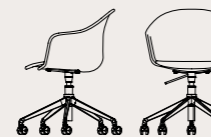

MÁNI ARMSHELL FABRIC ST-4L/ns

Art. 1133 Sgabello 4 gambe tappezzato/ 4-legs stool with upholstered shell

A/H 112 x L/W 61 x P/D 56 cm
Seduta/Seat: 76 cm
Bracciolo/Arm: 98 cm

Tessuto/Fabric: 120 cm
Pelle/Leather: 2,20 m²